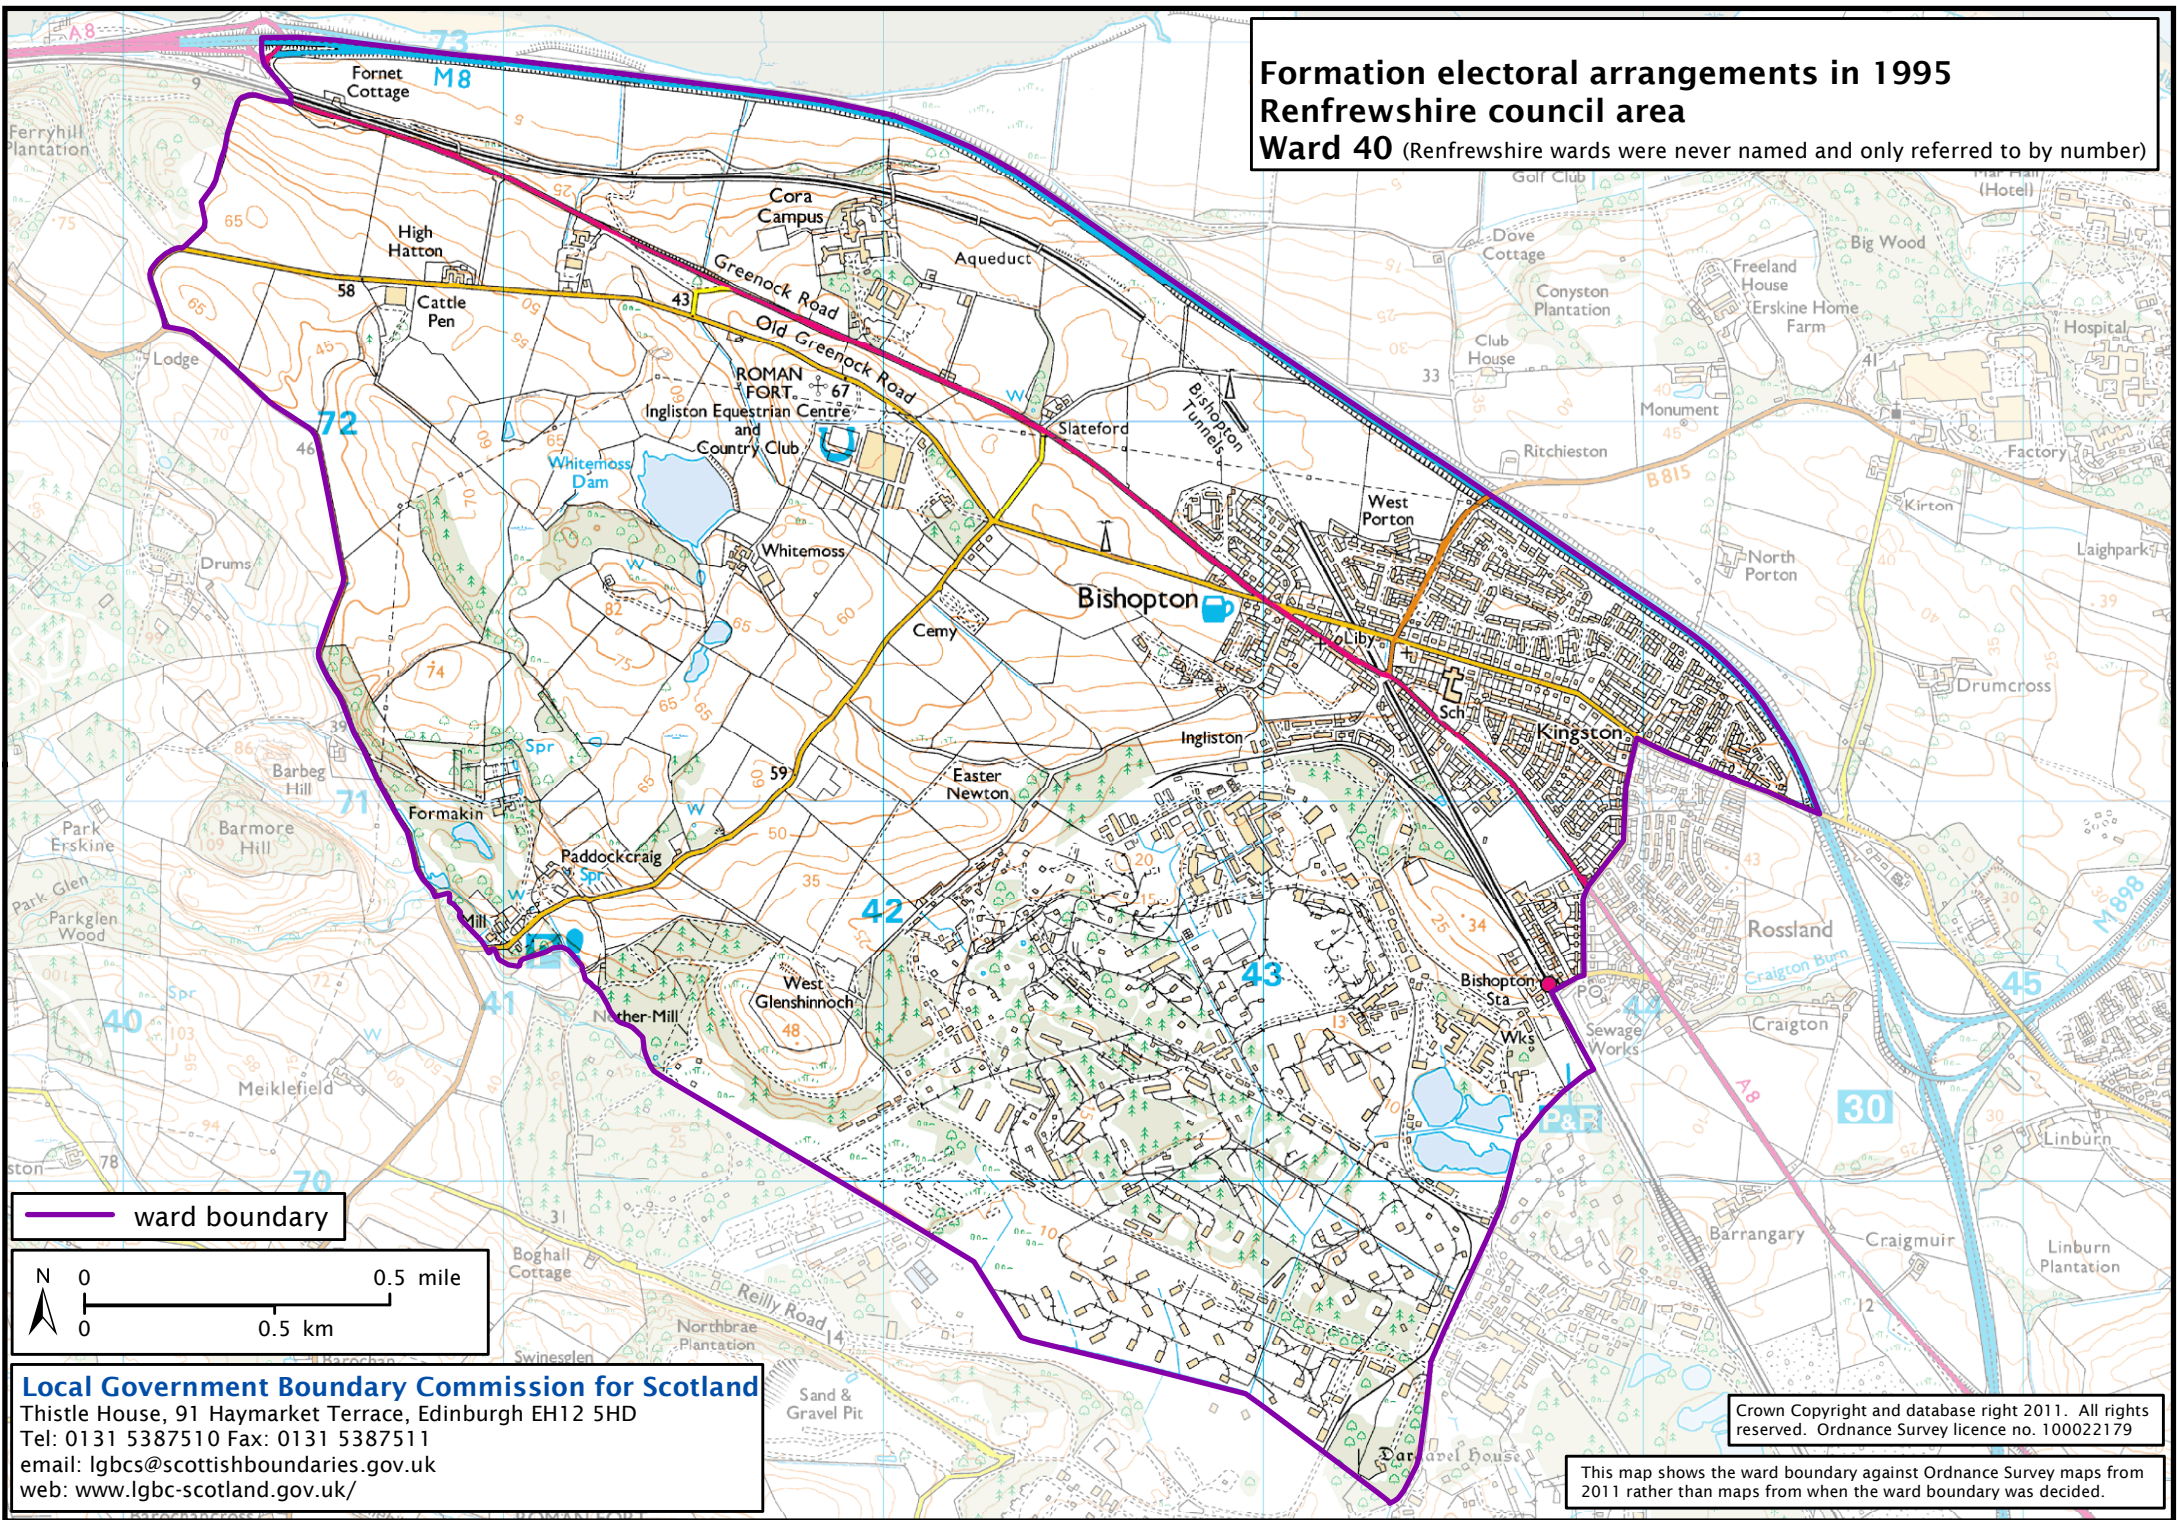

**Formation electoral arrangements in 1995
Renfrewshire council area
Ward 40** (Renfrewshire wards were never named and only referred to by number)

— ward boundary

Local Government Boundary Commission for Scotland
 Thistle House, 91 Haymarket Terrace, Edinburgh EH12 5HD
 Tel: 0131 5387510 Fax: 0131 5387511
 email: lgbc@scottishboundaries.gov.uk
 web: www.lgbc-scotland.gov.uk/

Crown Copyright and database right 2011. All rights reserved. Ordnance Survey licence no. 100022179

This map shows the ward boundary against Ordnance Survey maps from 2011 rather than maps from when the ward boundary was decided.