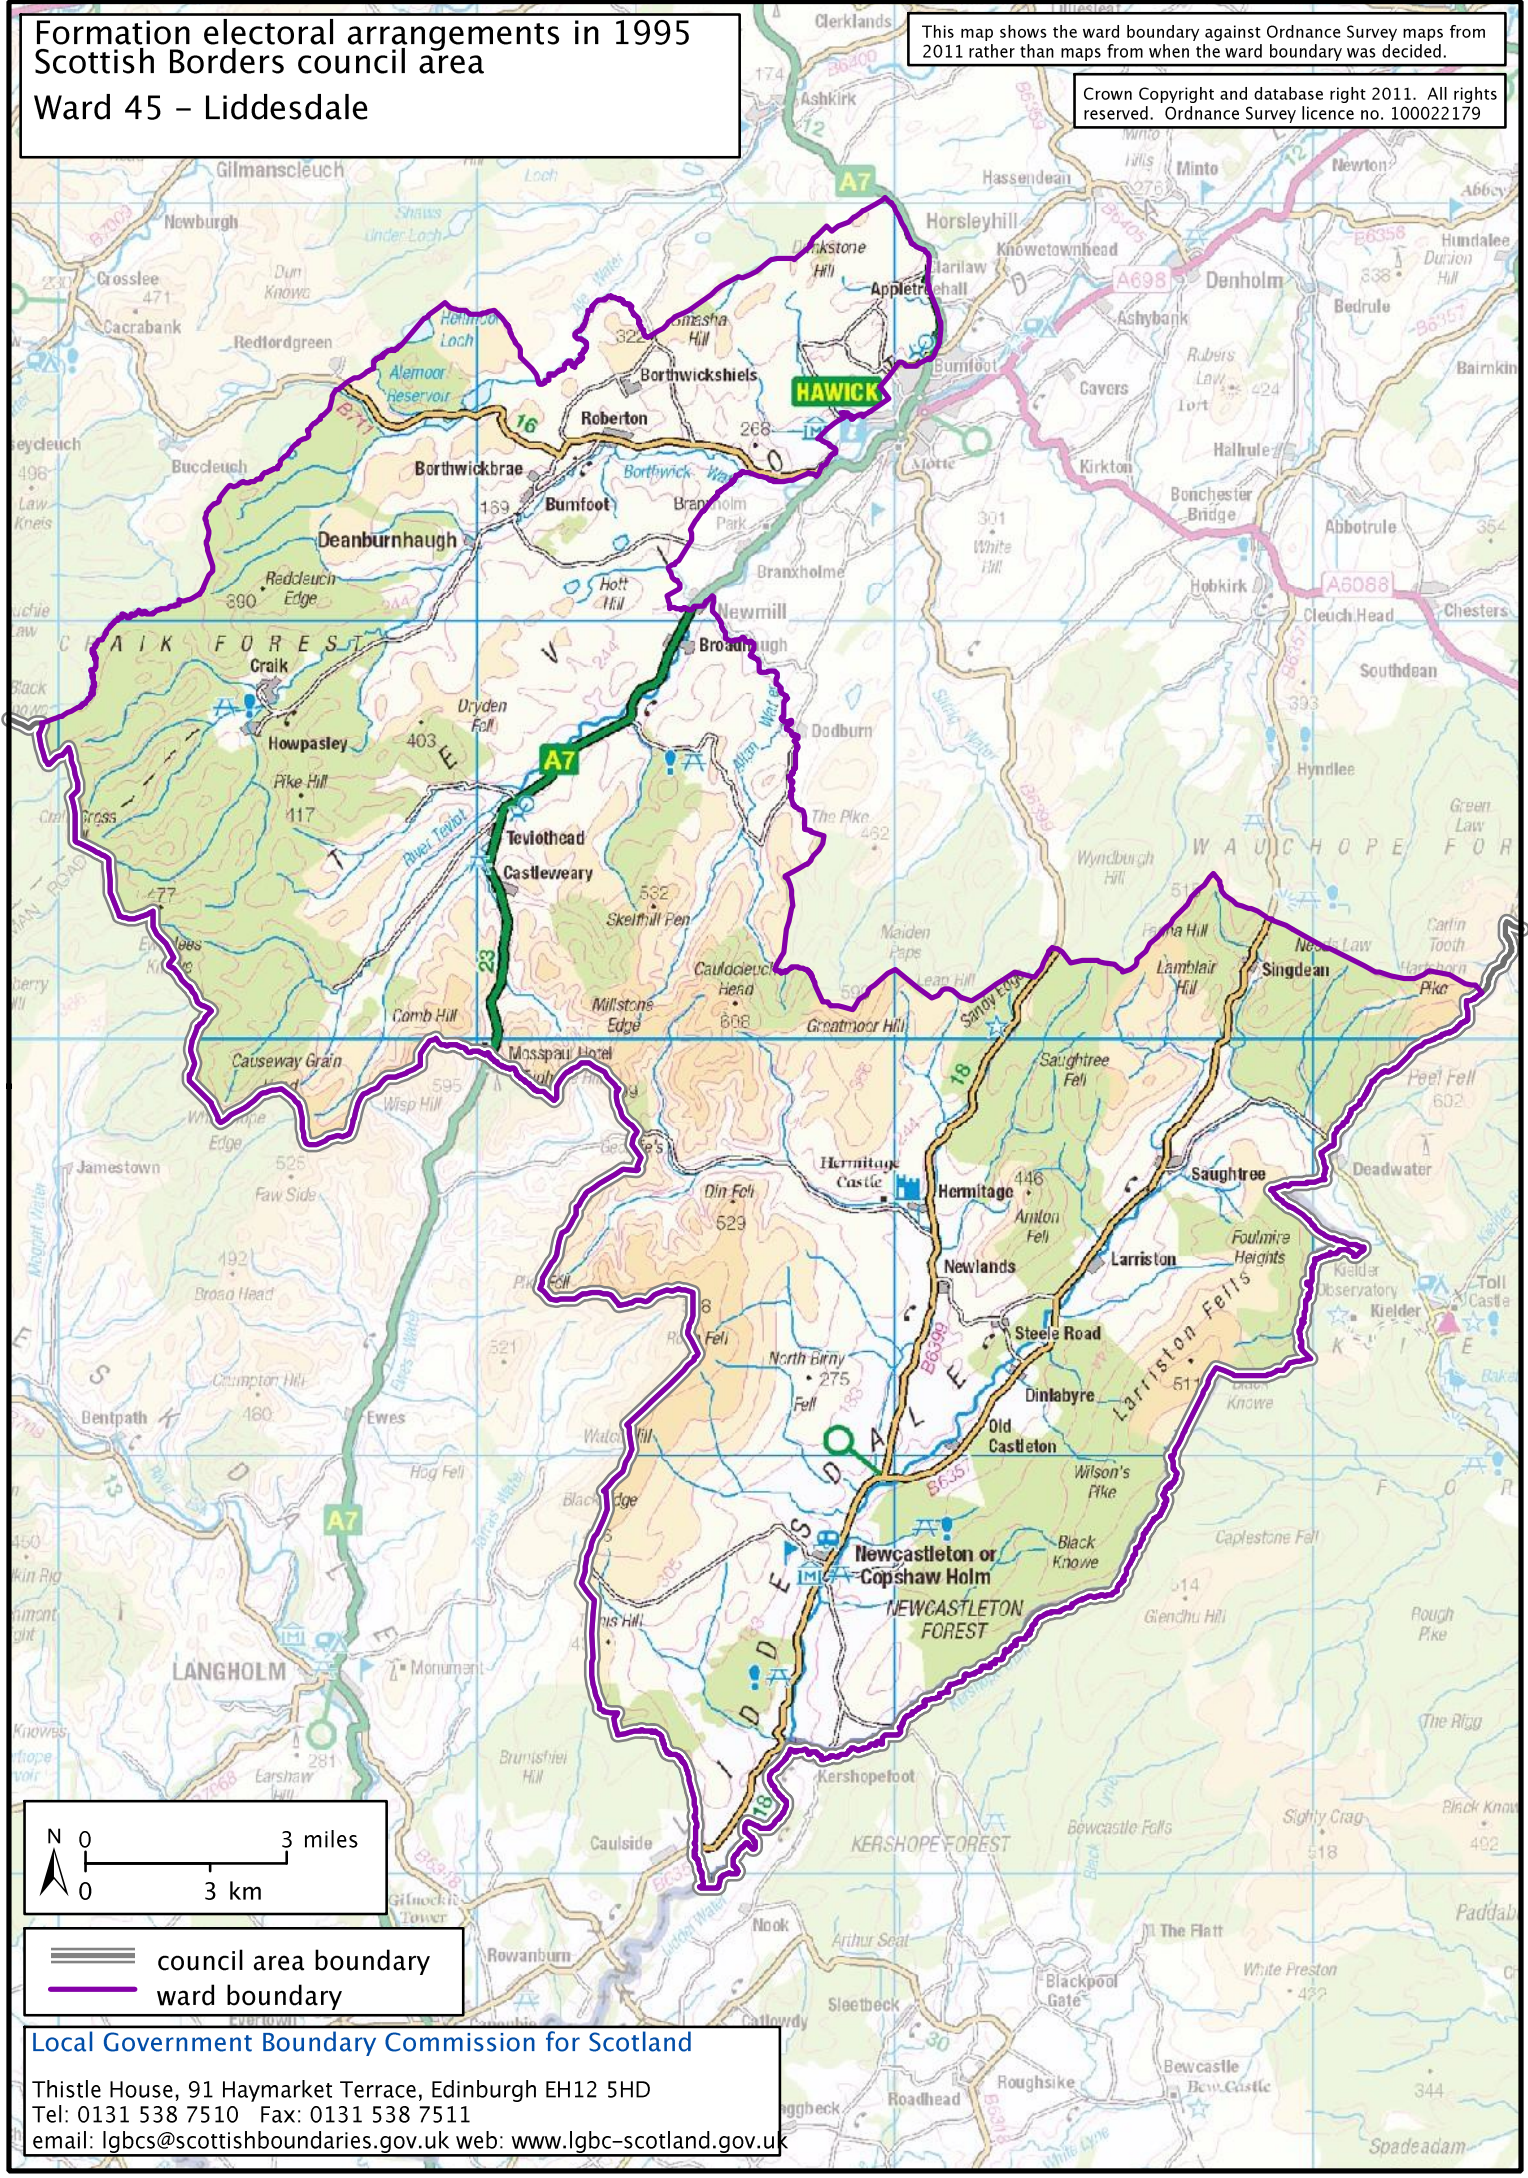

Formation electoral arrangements in 1995 Scottish Borders council area

Ward 45 – Liddesdale

This map shows the ward boundary against Ordnance Survey maps from 2011 rather than maps from when the ward boundary was decided.

Crown Copyright and database right 2011. All rights reserved. Ordnance Survey licence no. 100022179

==== council area boundary
—— ward boundary

Local Government Boundary Commission for Scotland
Thistle House, 91 Haymarket Terrace, Edinburgh EH12 5HD
Tel: 0131 538 7510 Fax: 0131 538 7511
email: lgbcs@scottishboundaries.gov.uk web: www.lgbc-scotland.gov.uk