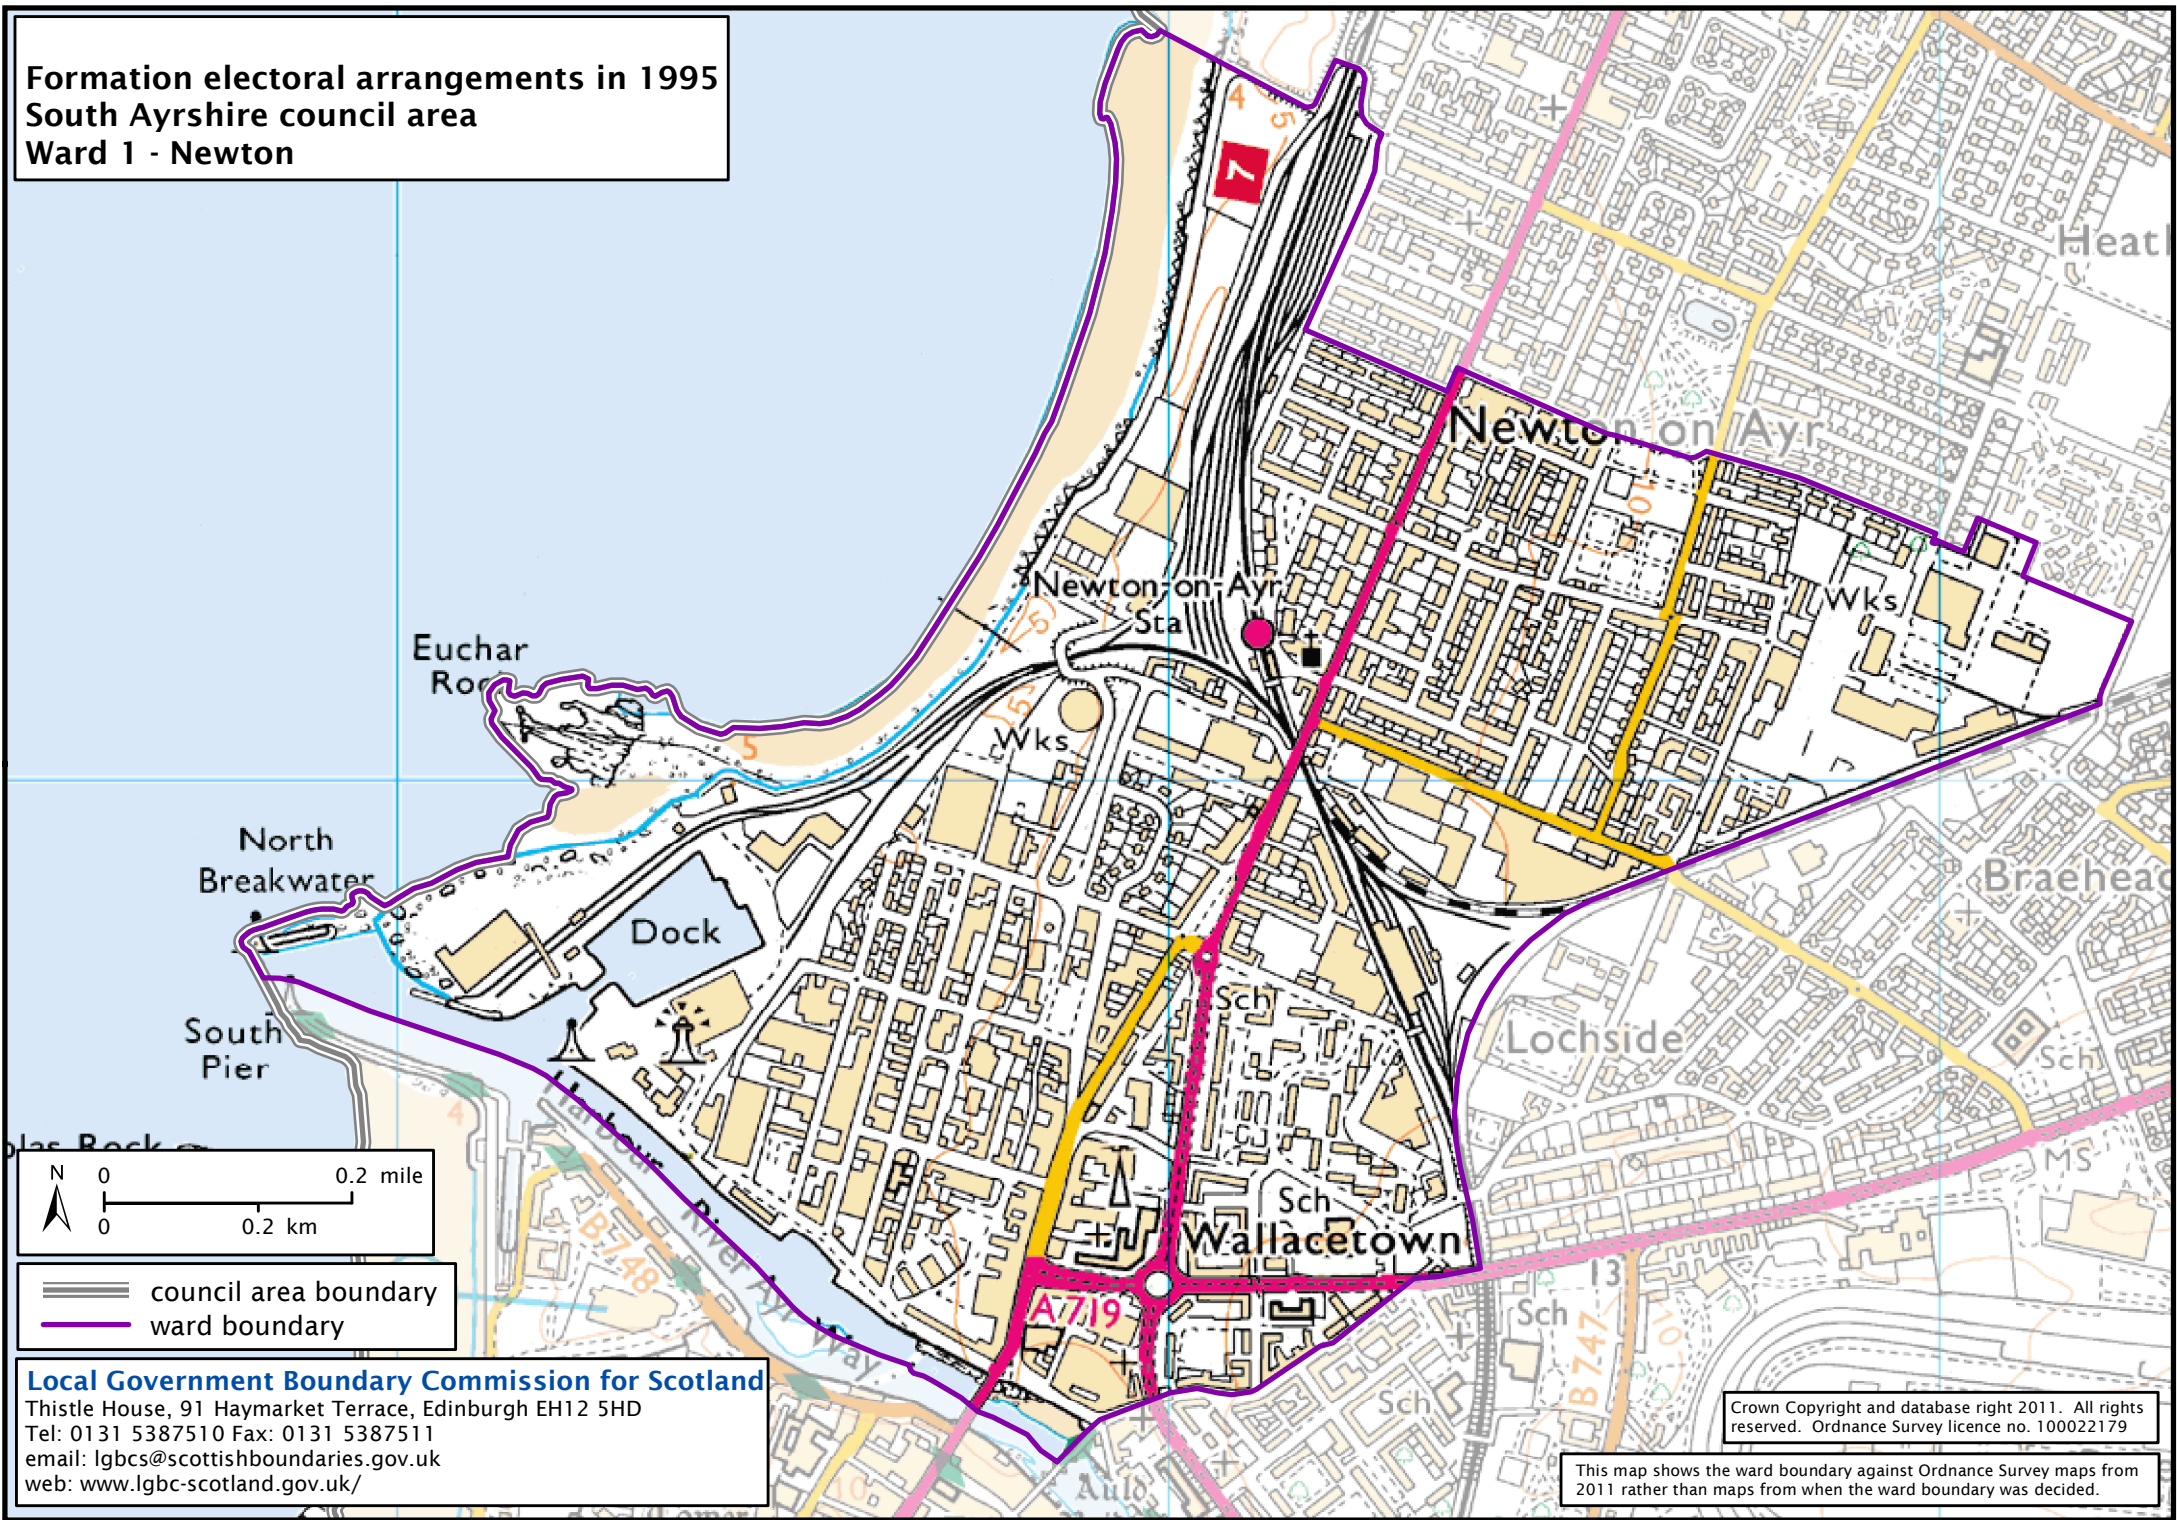

Formation electoral arrangements in 1995  
South Ayrshire council area  
Ward 1 - Newton

**Local Government Boundary Commission for Scotland**  
Thistle House, 91 Haymarket Terrace, Edinburgh EH12 5HD  
Tel: 0131 5387510 Fax: 0131 5387511  
email: lgbc@scottishboundaries.gov.uk  
web: www.lgbc-scotland.gov.uk/

Crown Copyright and database right 2011. All rights reserved. Ordnance Survey licence no. 100022179

This map shows the ward boundary against Ordnance Survey maps from 2011 rather than maps from when the ward boundary was decided.