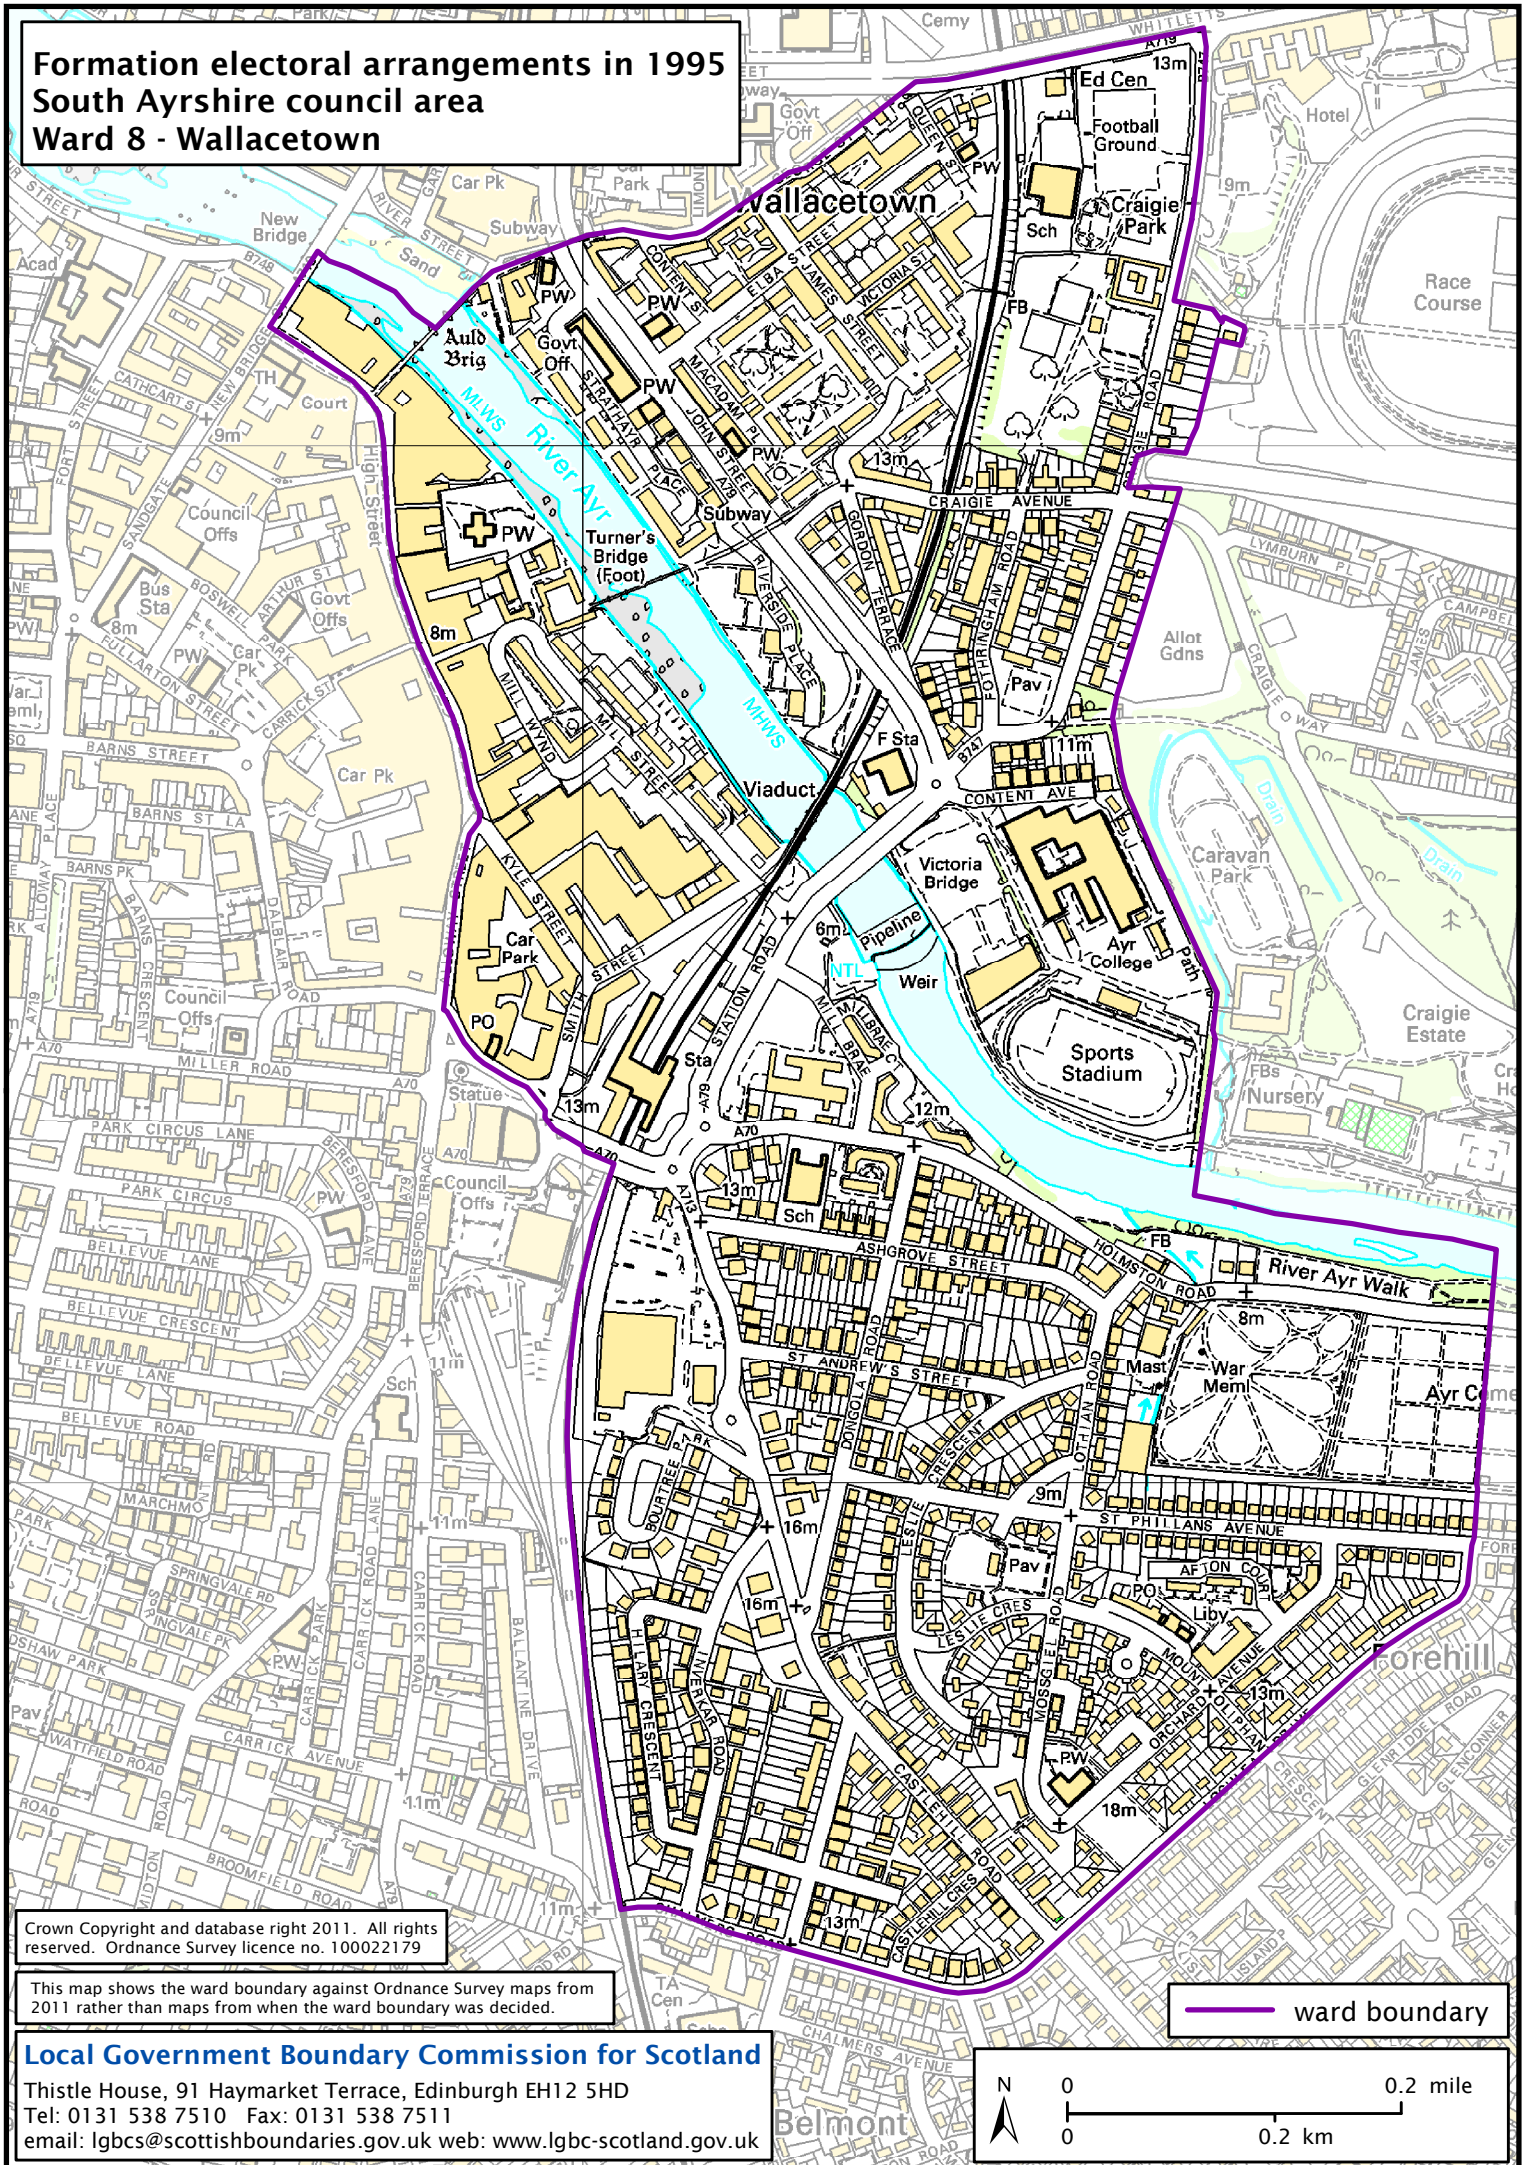

**Formation electoral arrangements in 1995
South Ayrshire council area
Ward 8 - Wallacetown**

Crown Copyright and database right 2011. All rights reserved. Ordnance Survey licence no. 100022179

This map shows the ward boundary against Ordnance Survey maps from 2011 rather than maps from when the ward boundary was decided.

— ward boundary