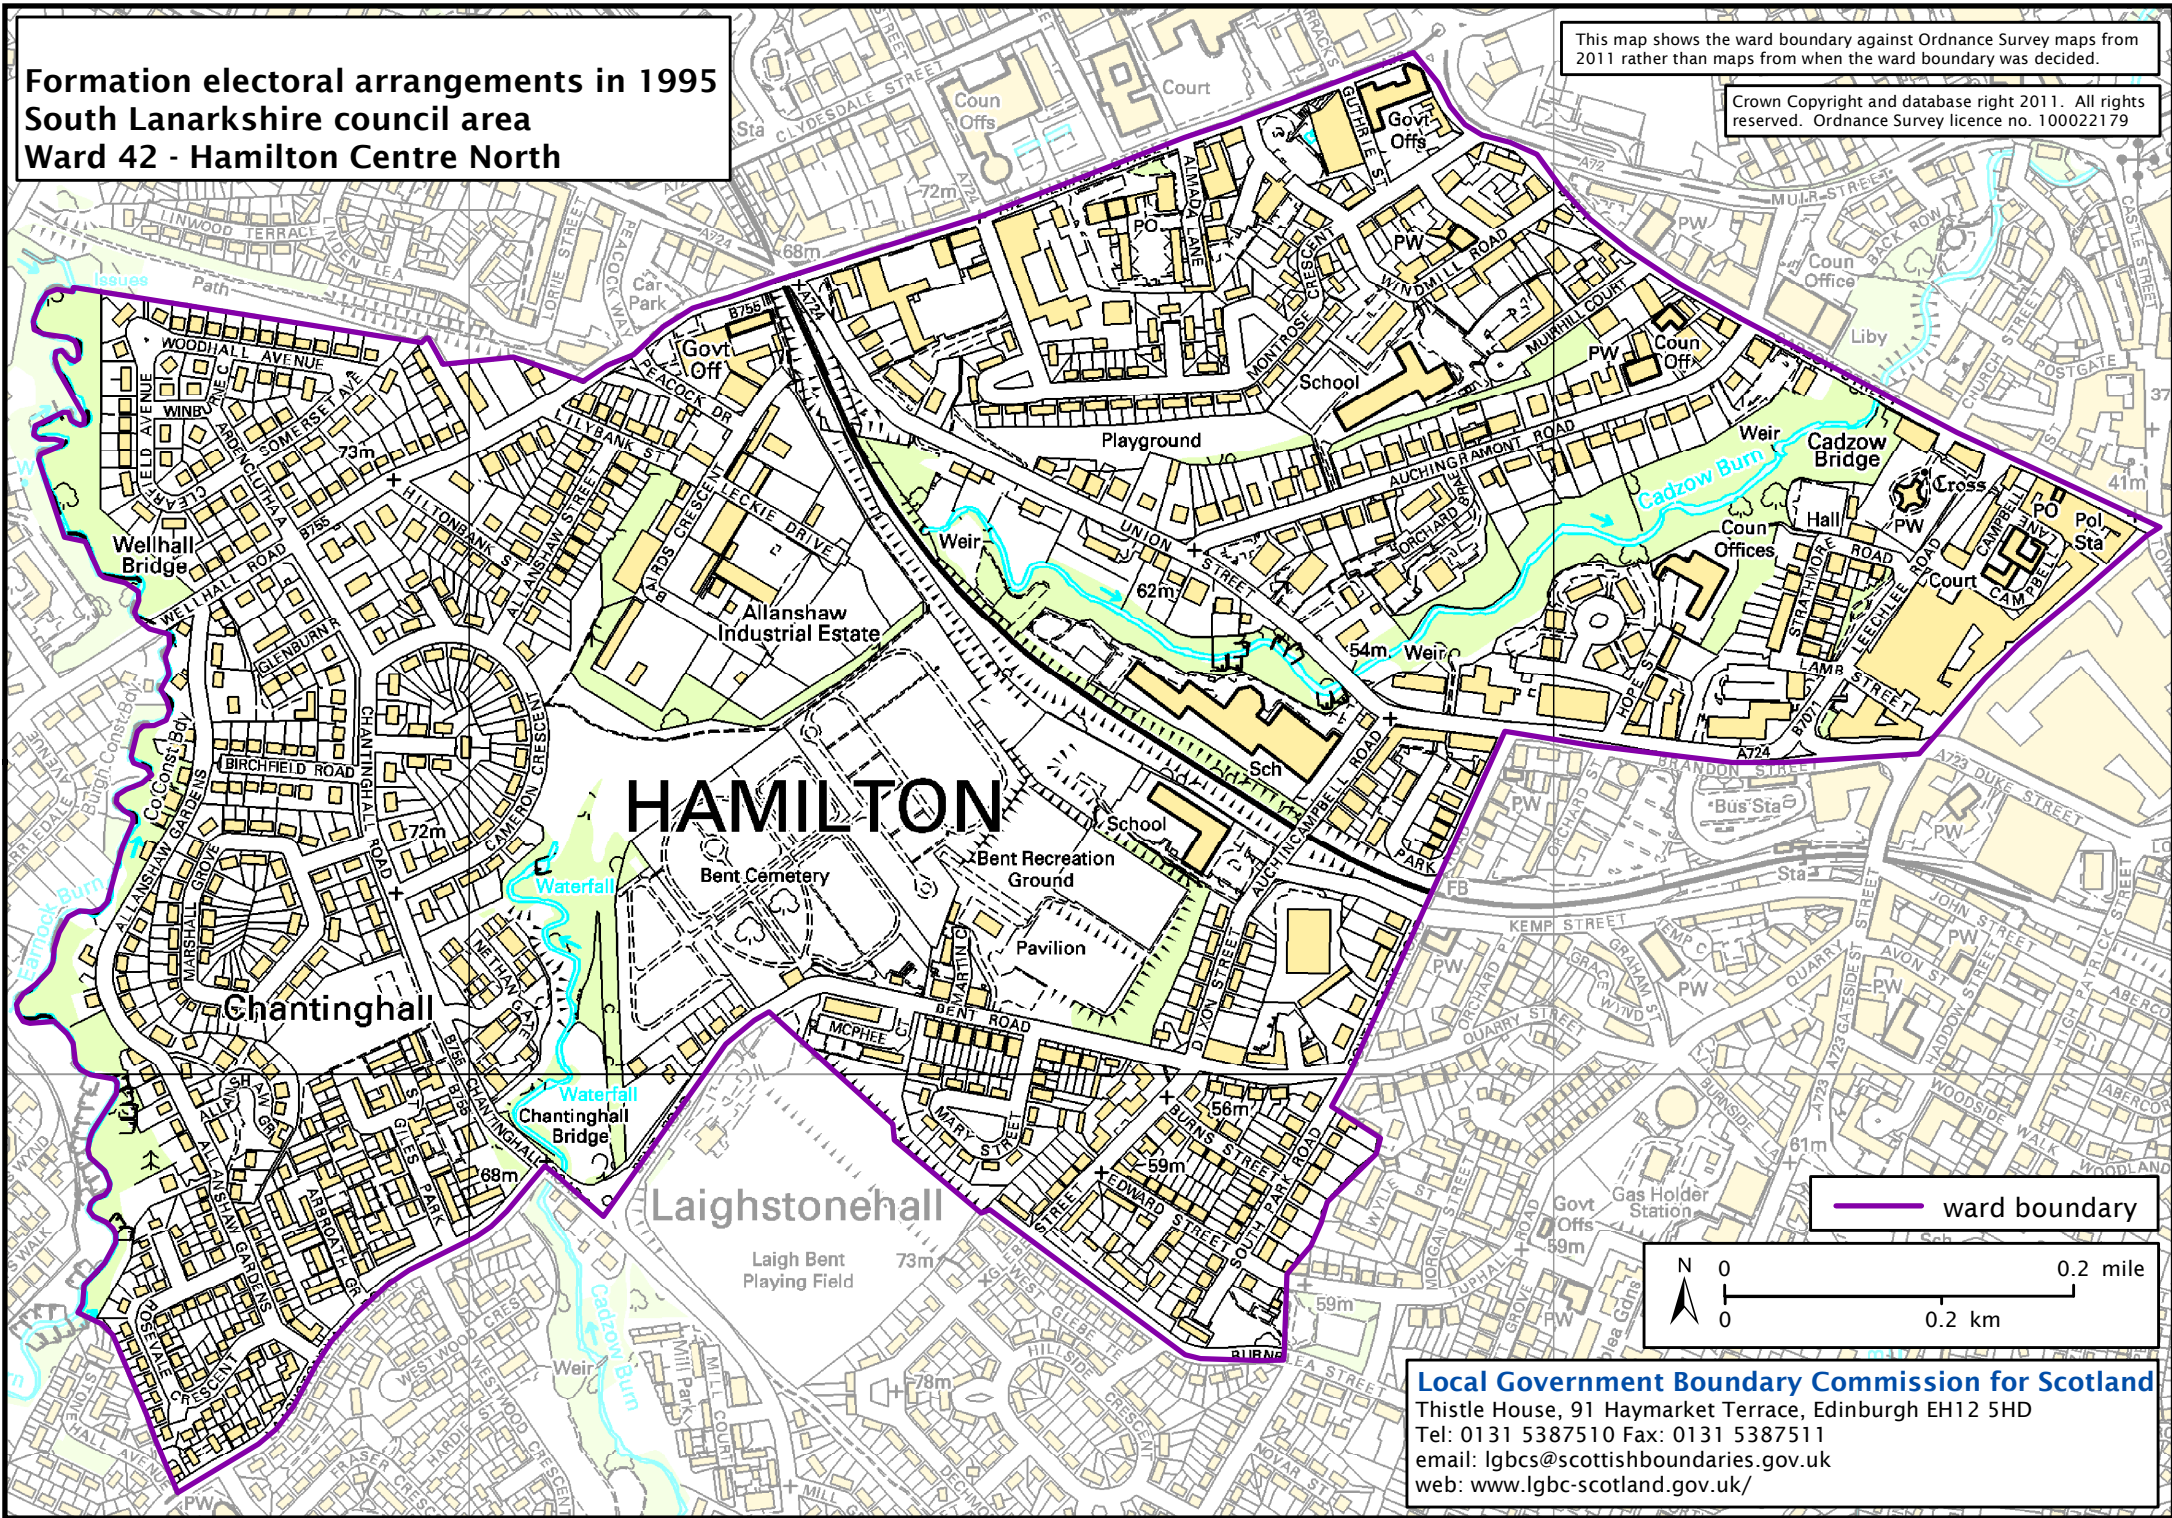

**Formation electoral arrangements in 1995
South Lanarkshire council area
Ward 42 - Hamilton Centre North**

This map shows the ward boundary against Ordnance Survey maps from 2011 rather than maps from when the ward boundary was decided.

Crown Copyright and database right 2011. All rights reserved. Ordnance Survey licence no. 100022179

Local Government Boundary Commission for Scotland
Thistle House, 91 Haymarket Terrace, Edinburgh EH12 5HD
Tel: 0131 5387510 Fax: 0131 5387511
email: lgbc@scottishboundaries.gov.uk
web: www.lgbc-scotland.gov.uk/