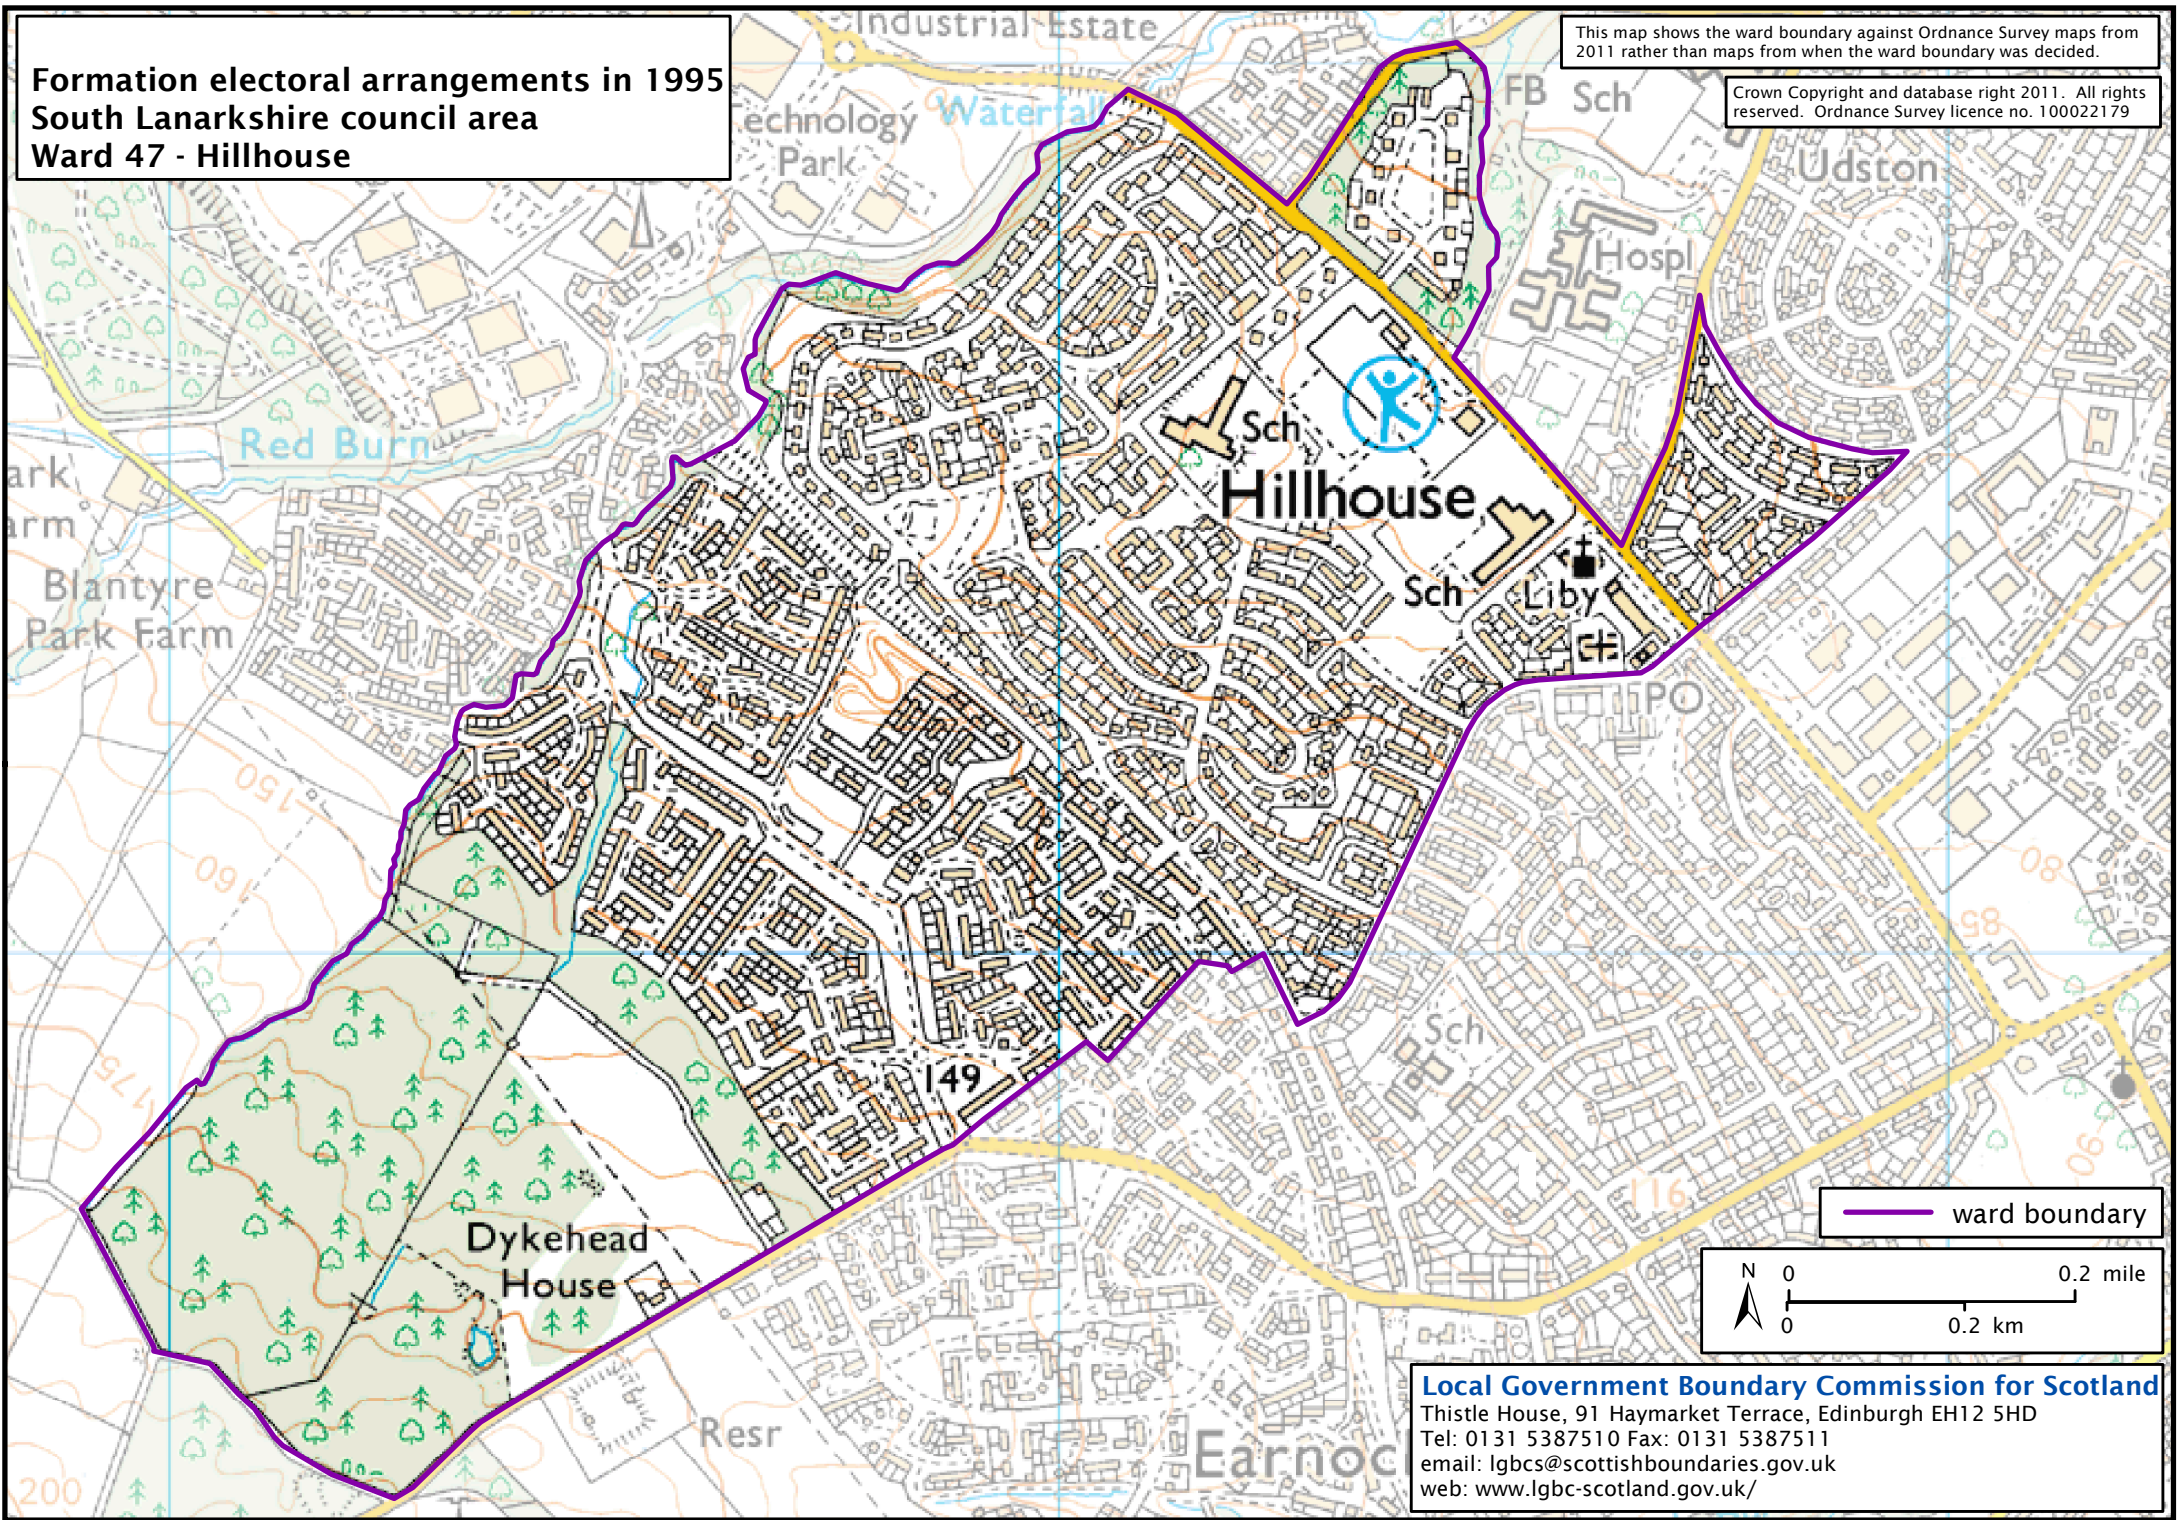

**Formation electoral arrangements in 1995
South Lanarkshire council area
Ward 47 - Hillhouse**

This map shows the ward boundary against Ordnance Survey maps from 2011 rather than maps from when the ward boundary was decided.

Crown Copyright and database right 2011. All rights reserved. Ordnance Survey licence no. 100022179

— ward boundary

Local Government Boundary Commission for Scotland
Thistle House, 91 Haymarket Terrace, Edinburgh EH12 5HD
Tel: 0131 5387510 Fax: 0131 5387511
email: lgbc@scottishboundaries.gov.uk
web: www.lgbc-scotland.gov.uk/