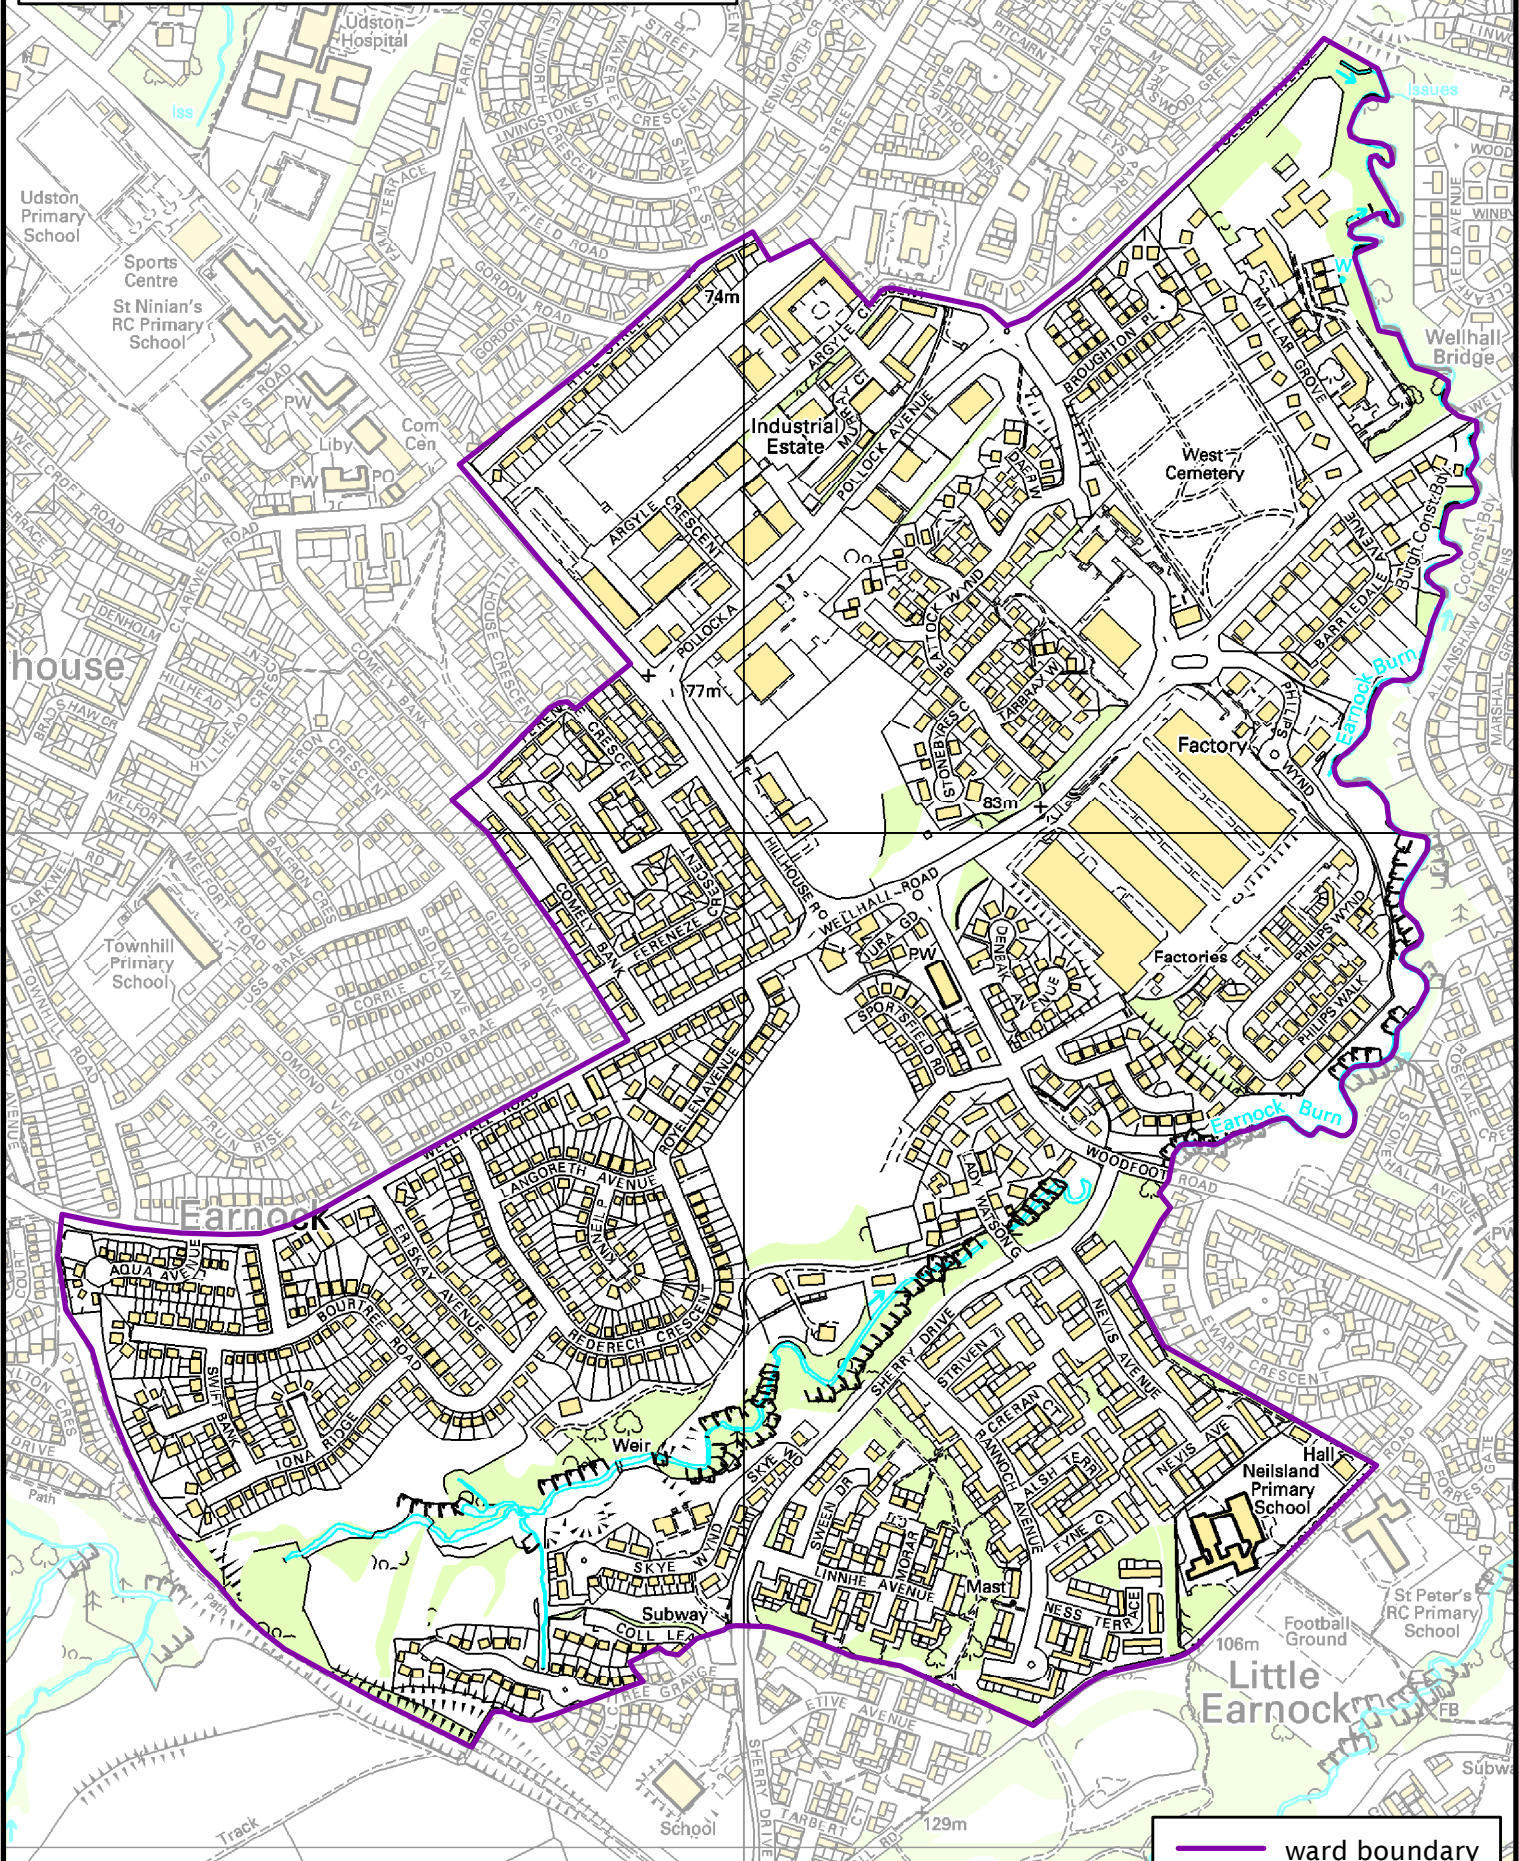

**Formation electoral arrangements in 1995  
South Lanarkshire council area  
Ward 49 - Wellhall/ Earnock**

This map shows the ward boundary against Ordnance Survey maps from 2011 rather than maps from when the ward boundary was decided.

Crown Copyright and database right 2011. All rights reserved. Ordnance Survey licence no. 100022179

**Local Government Boundary Commission for Scotland**

Thistle House, 91 Haymarket Terrace, Edinburgh EH12 5HD  
Tel: 0131 538 7510 Fax: 0131 538 7511  
email: lgbcsc@scottishboundaries.gov.uk web: www.lgbc-scotland.gov.uk