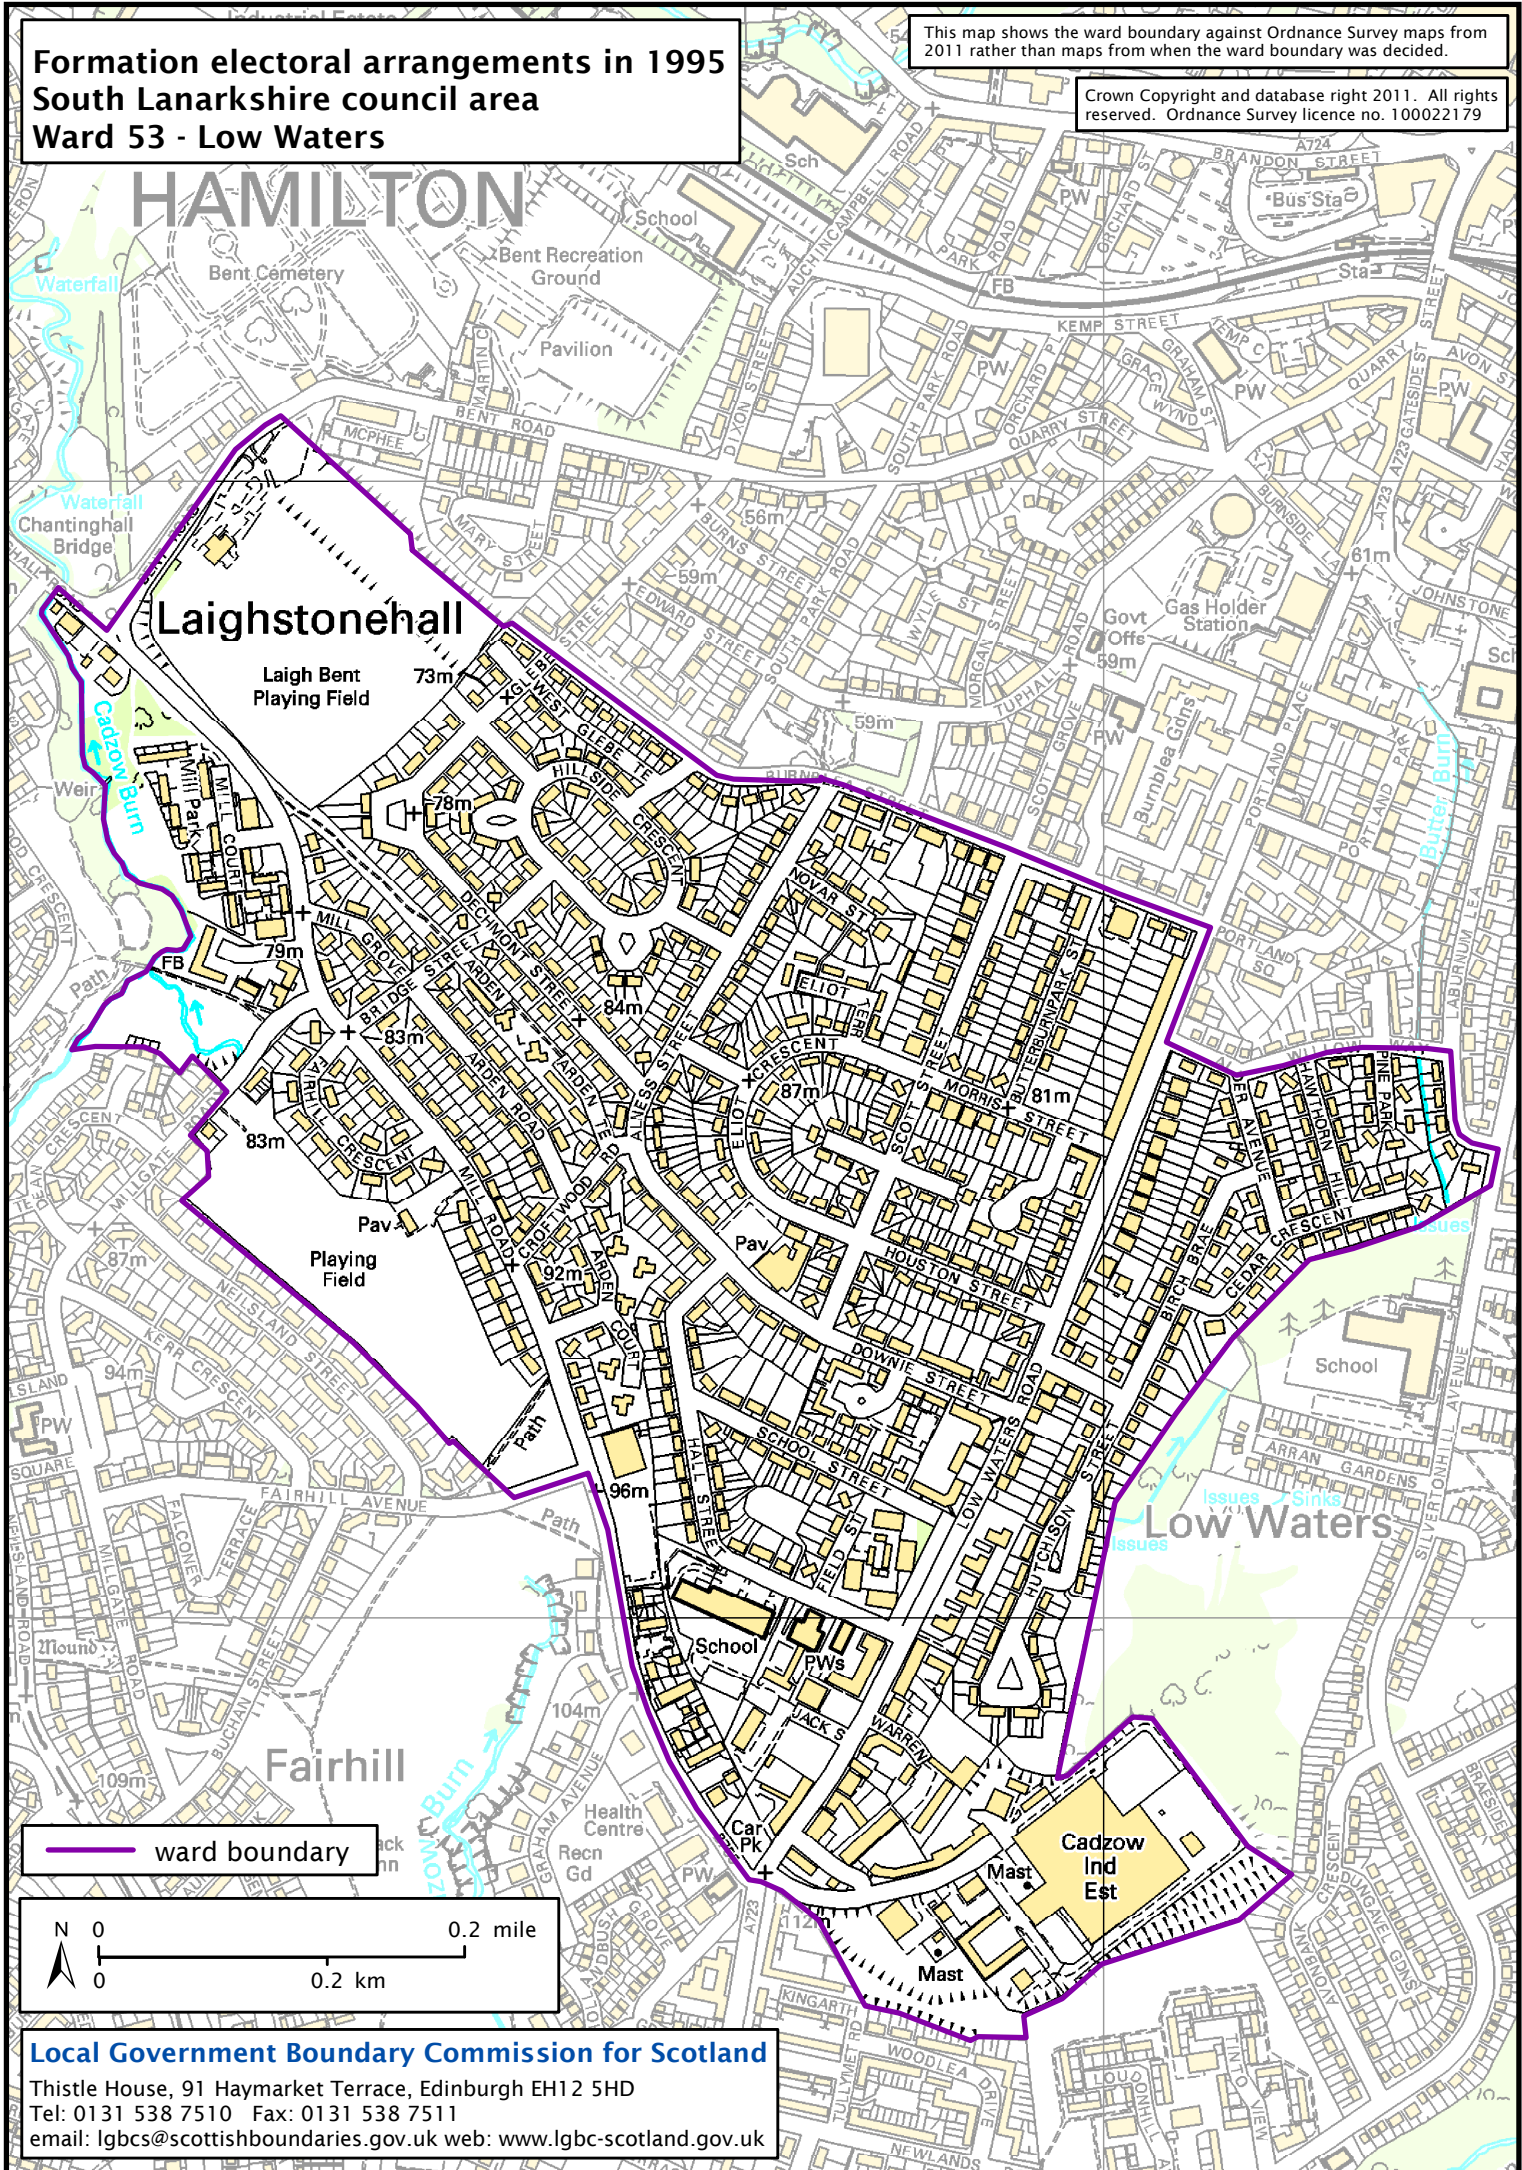

**Formation electoral arrangements in 1995
South Lanarkshire council area
Ward 53 - Low Waters**

This map shows the ward boundary against Ordnance Survey maps from 2011 rather than maps from when the ward boundary was decided.

Crown Copyright and database right 2011. All rights reserved. Ordnance Survey licence no. 100022179

ward boundary

Local Government Boundary Commission for Scotland

Thistle House, 91 Haymarket Terrace, Edinburgh EH12 5HD
Tel: 0131 538 7510 Fax: 0131 538 7511
email: lgbcs@scottishboundaries.gov.uk web: www.lgbc-scotland.gov.uk