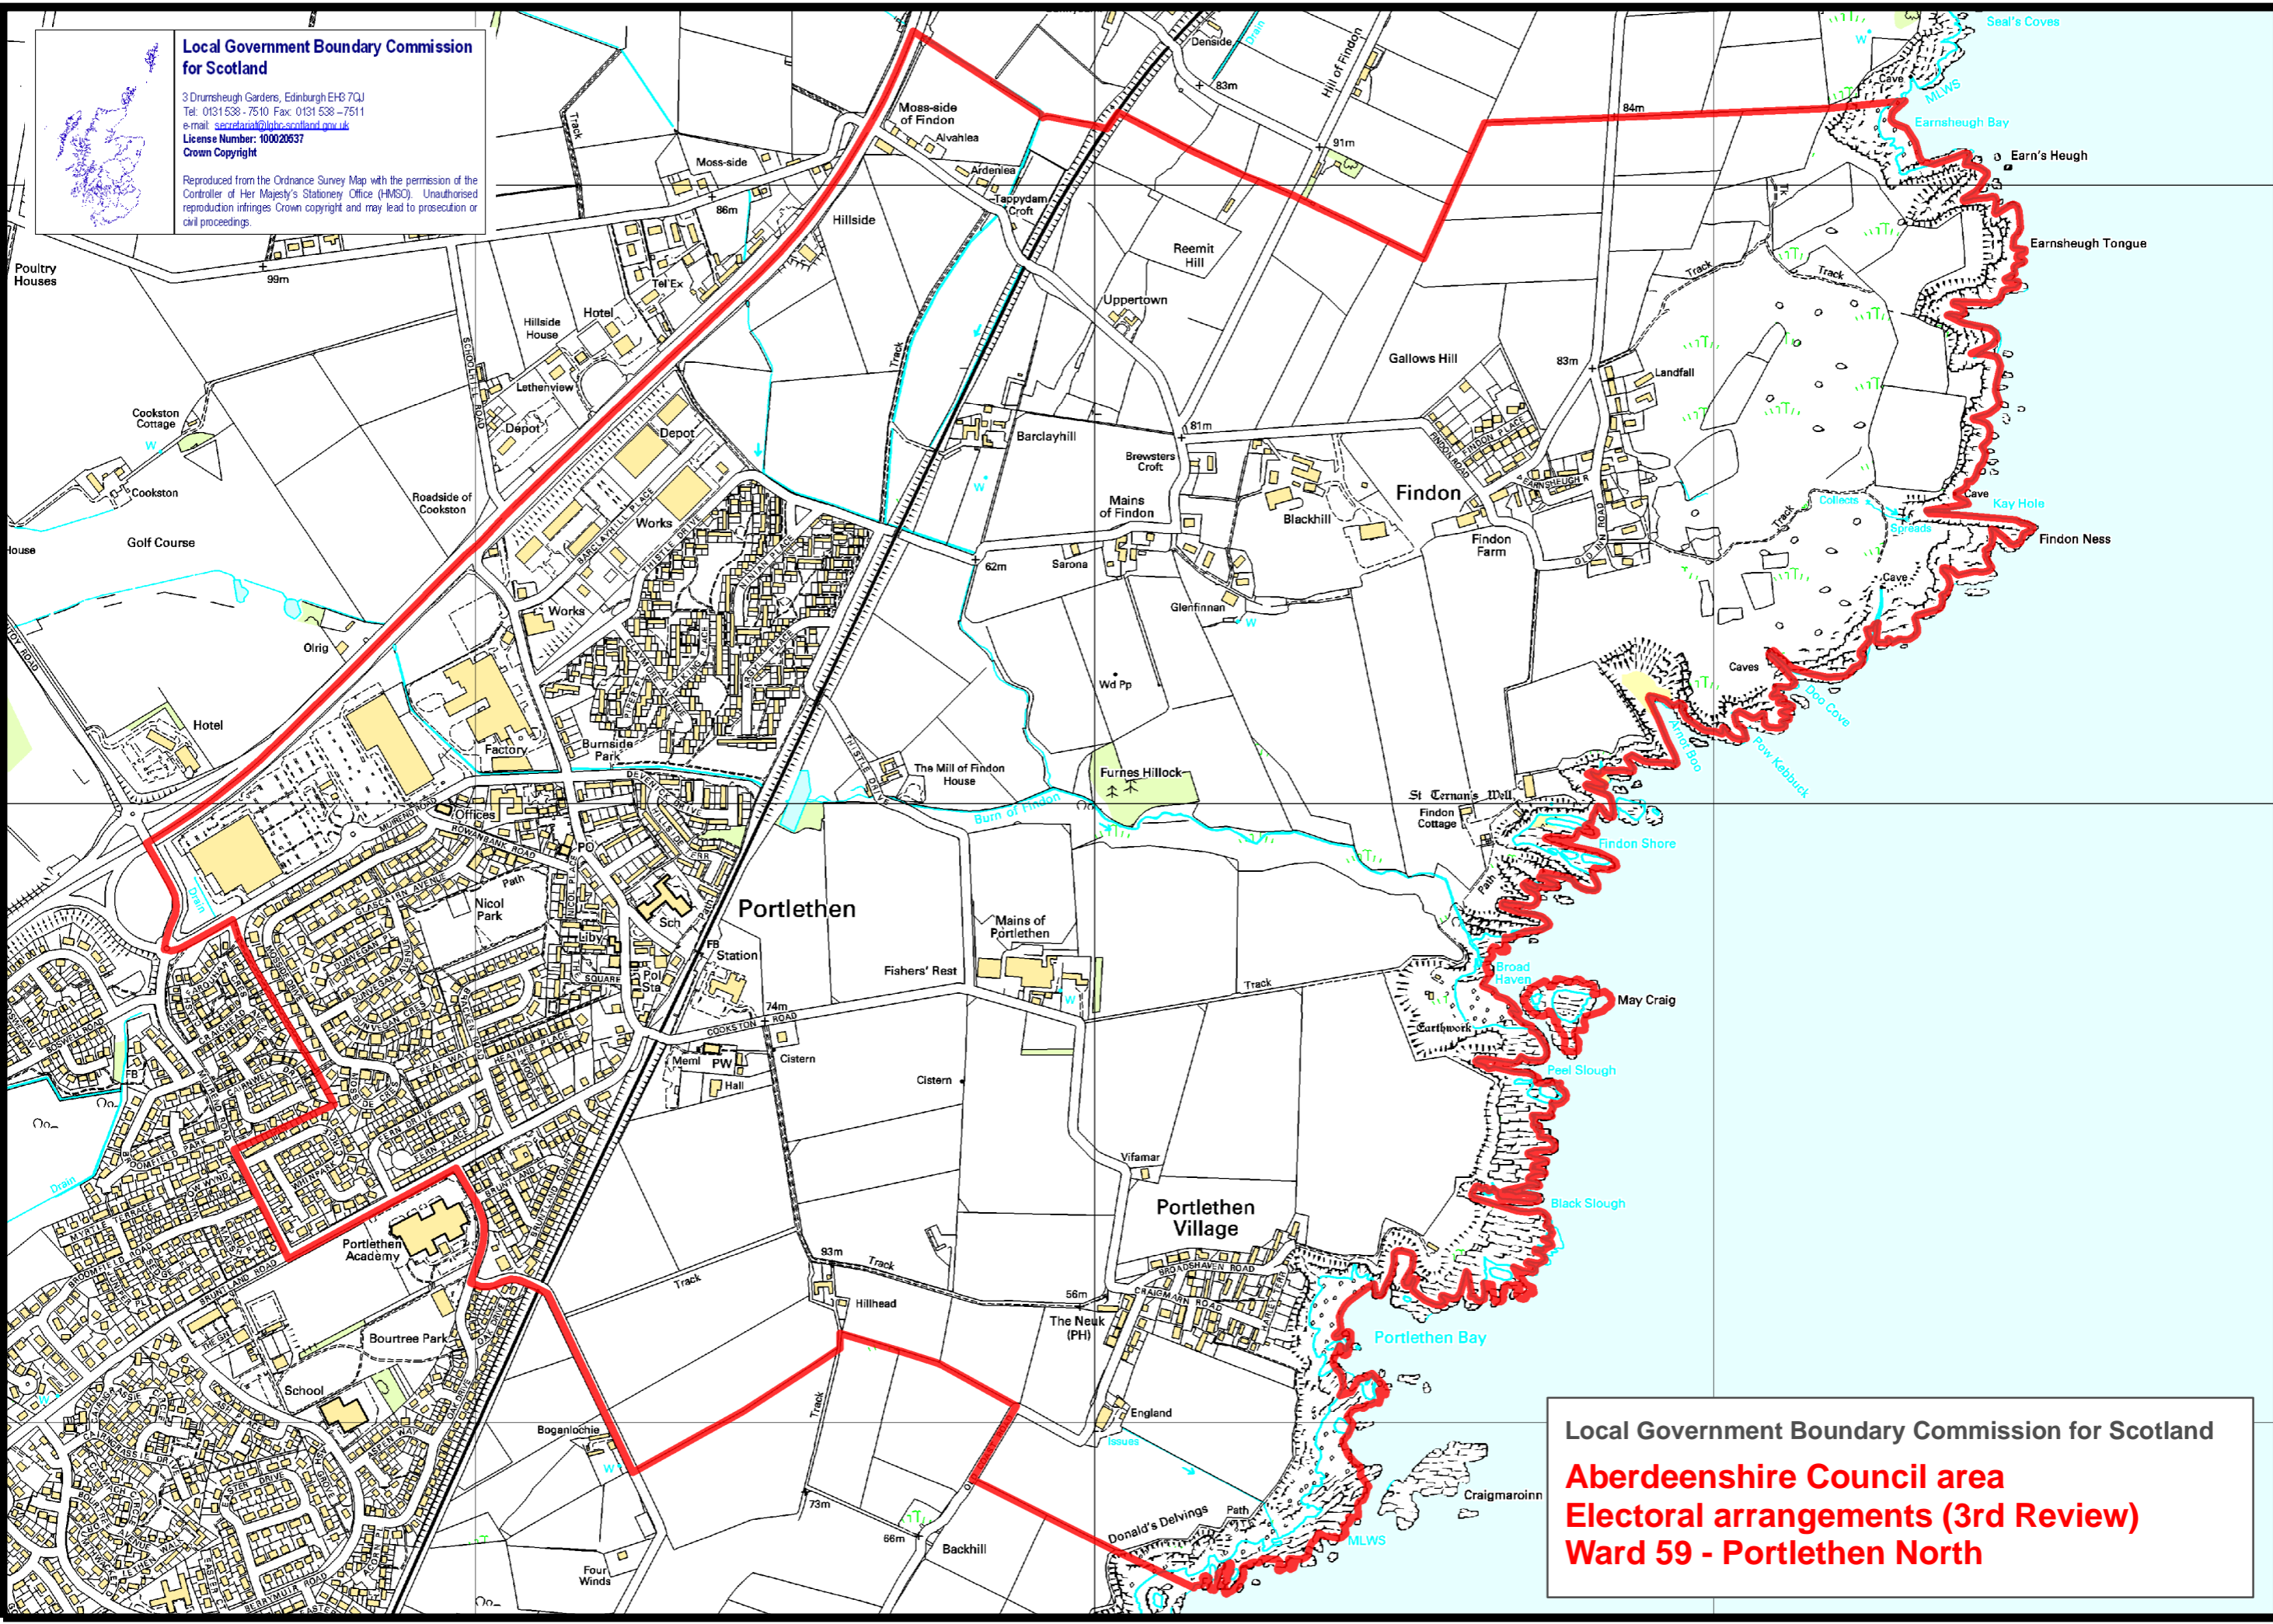

Local Government Boundary Commission for Scotland

3 Drumsheugh Gardens, Edinburgh EH3 7QJ
Tel: 0131 538 - 7510 Fax: 0131 538 - 7511
e-mail: scr@lgbcs.gov.uk
License Number: 100020637
Crown Copyright

Reproduced from the Ordnance Survey Map with the permission of the Controller of Her Majesty's Stationery Office (HMSO). Unauthorised reproduction infringes Crown copyright and may lead to prosecution or civil proceedings.

Local Government Boundary Commission for Scotland
Aberdeenshire Council area
Electoral arrangements (3rd Review)
Ward 59 - Portlethen North