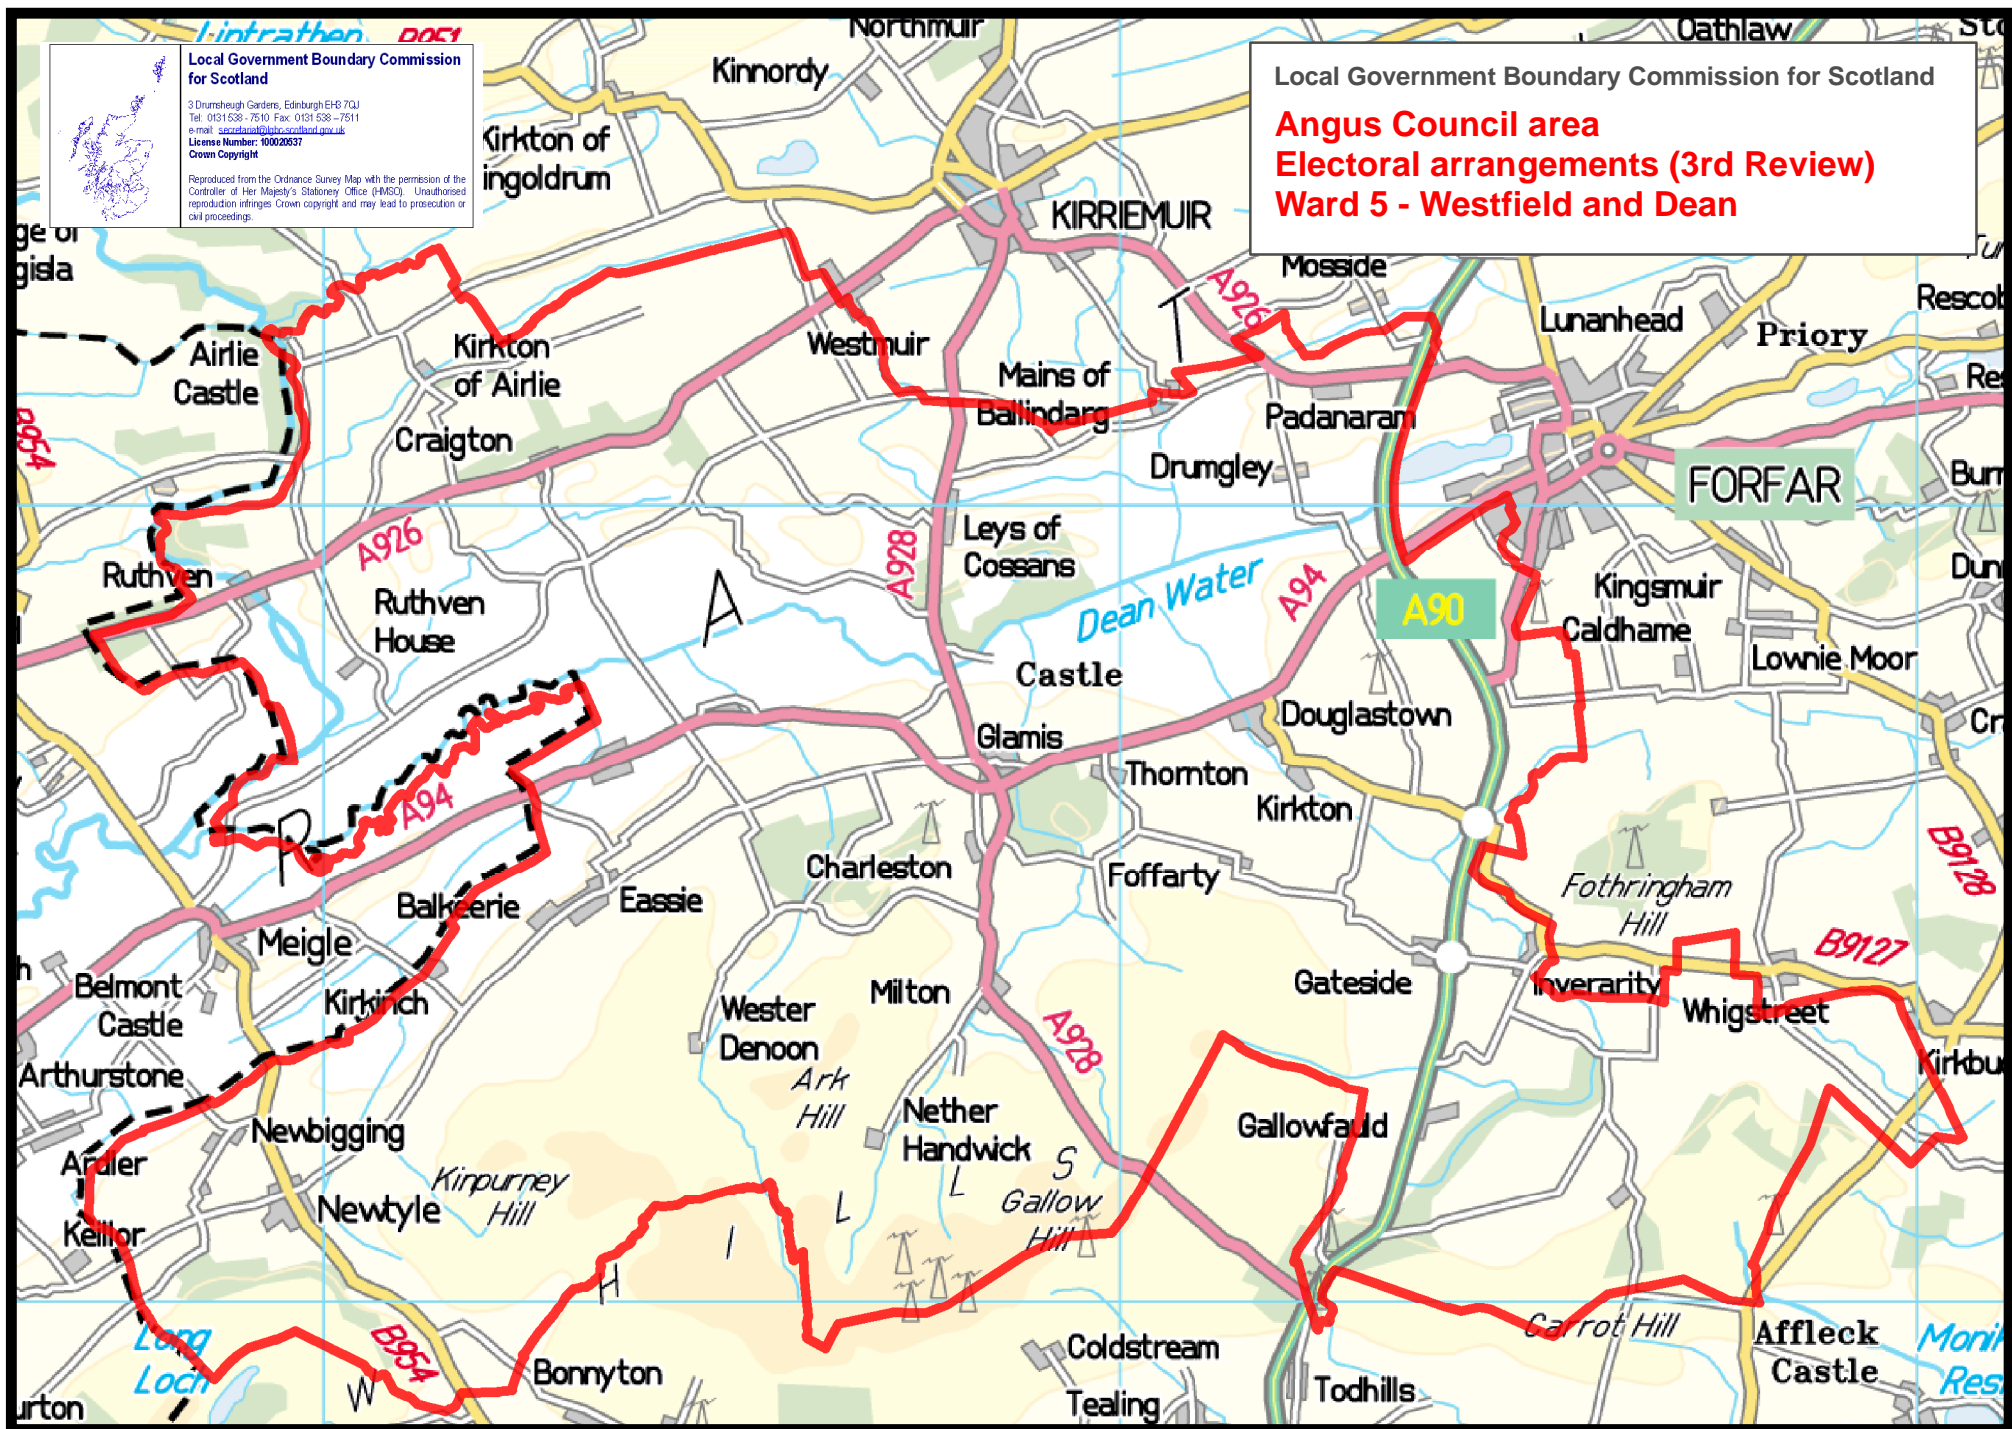

**Angus Council area
Electoral arrangements (3rd Review)
Ward 5 - Westfield and Dean**

Airle Castle

Kirkton of Airie

KIRRIEMUIR

FORFAR

A90

A926

A928

A94

A928

B9127

B9128

B954

Long Loch

Dean Water

Kirpurney Hill

Fotheringham Hill

Carrot Hill

Monie Res

Ruthven

Ruthven House

Mains of Ballindarg

Drungley

Lunanhead

Priory

Padanaram

Leys of Cossans

Castle

Kingsmuir

Caldhame

Lownie Moor

Glamis

Douglastown

Thornton

Kirkton

Charleston

Foffarty

Inverarity

Whigstreet

Belmont Castle

Meigle

Balkerie

Eassie

Wester Denoon

Milton

Gateside

Inverarity

Whigstreet

Arthurstone

Newbigging

Newtyle

Kirpurney Hill

Wester Denoon

Ark Hill

Nether Handwick

Gallowfold

Gallow Hill

Coldstream

Tealing

Todhills

Affleck Castle

Andler

Keilor

Bonnyton

Coldstream

Tealing

Todhills

Affleck Castle

Andler

Keilor

Bonnyton