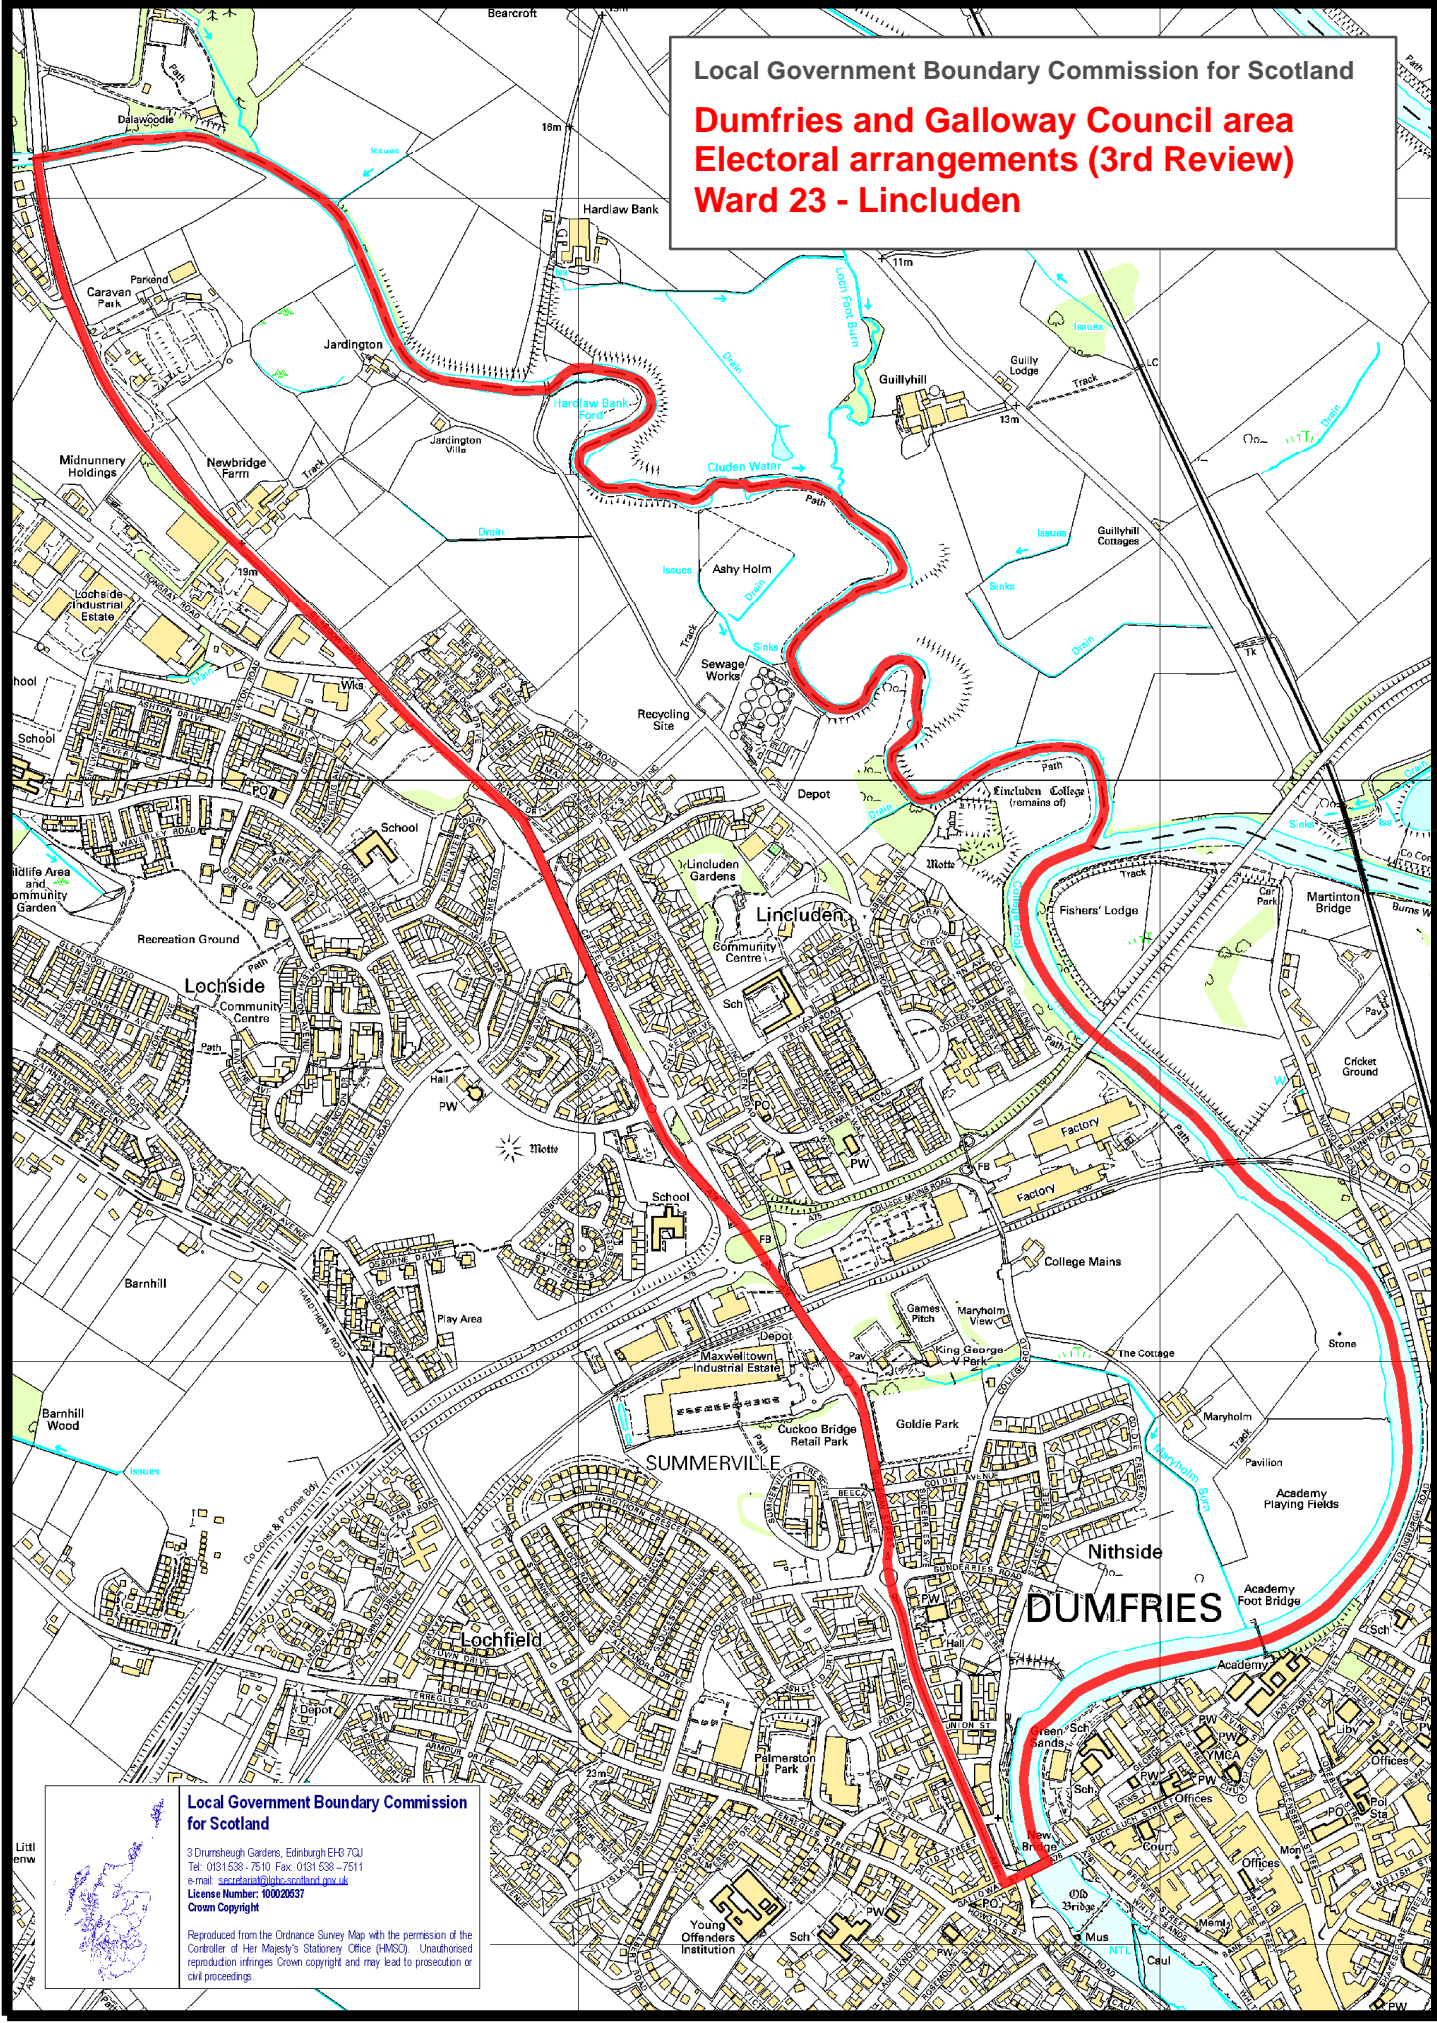

Local Government Boundary Commission for Scotland

**Dumfries and Galloway Council area  
Electoral arrangements (3rd Review)  
Ward 23 - Lincluden**

**Local Government Boundary Commission for Scotland**  
3 Drumshugh Gardens, Edinburgh EH8 7QJ  
Tel: 0131 538 - 7510 Fax: 0131 538 - 7511  
e-mail: [secretariat@lgbc.scot.nhs.uk](mailto:secretariat@lgbc.scot.nhs.uk)  
License Number: 10002637  
Crown Copyright  
Reproduced from the Ordnance Survey Map with the permission of the Controller of Her Majesty's Stationery Office (HMCSO). Unauthorised reproduction infringes Crown copyright and may lead to prosecution or civil proceedings.