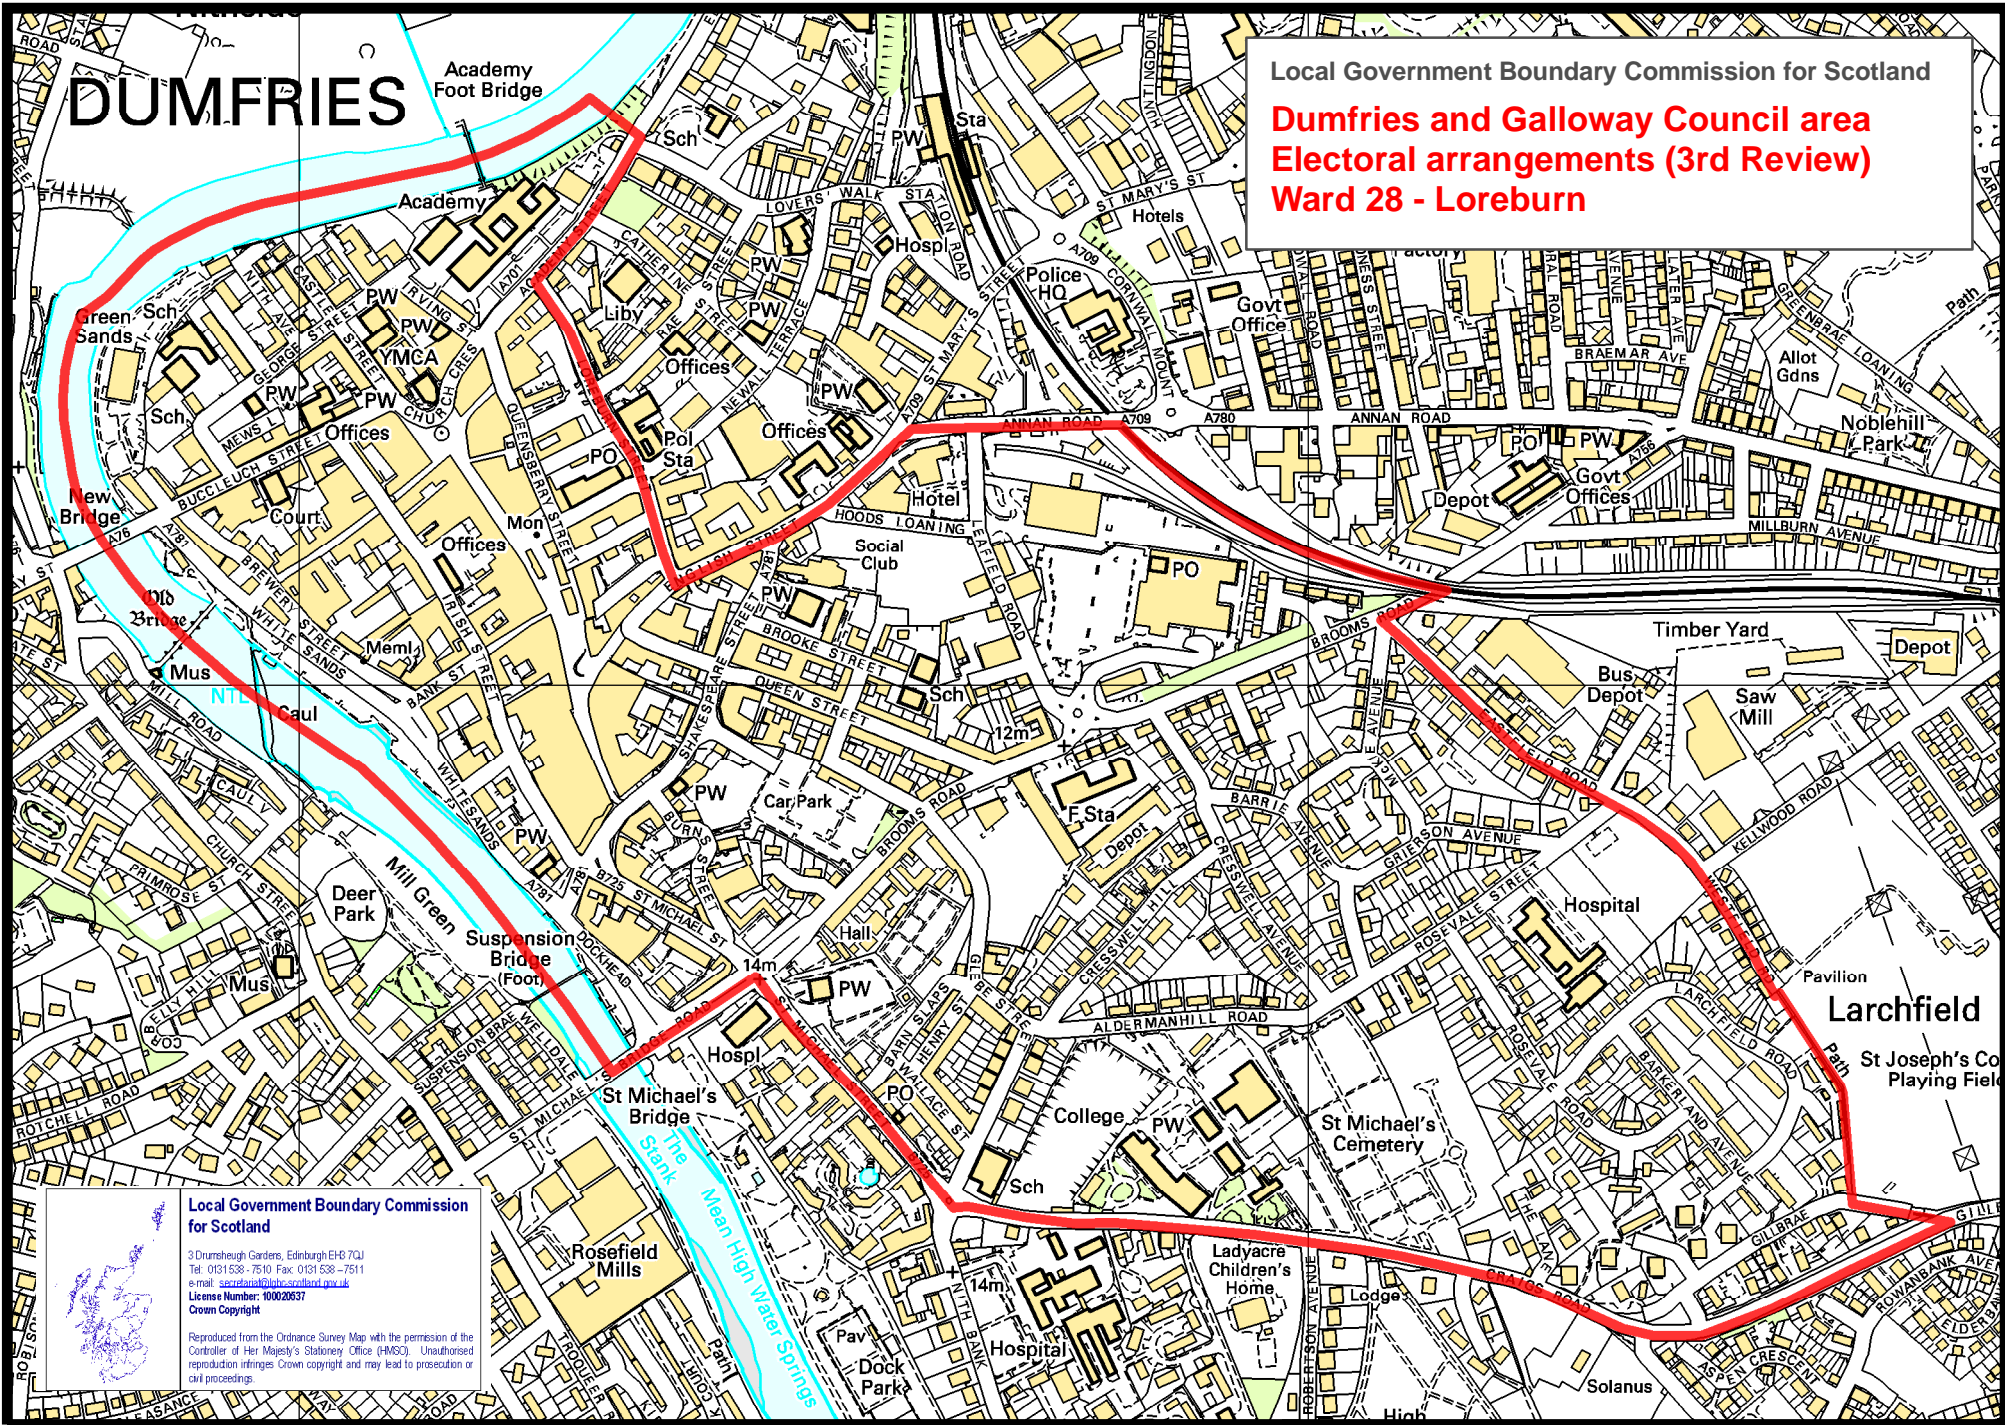

DUMFRIES

Local Government Boundary Commission for Scotland
Dumfries and Galloway Council area
Electoral arrangements (3rd Review)
Ward 28 - Loreburn

Local Government Boundary Commission for Scotland