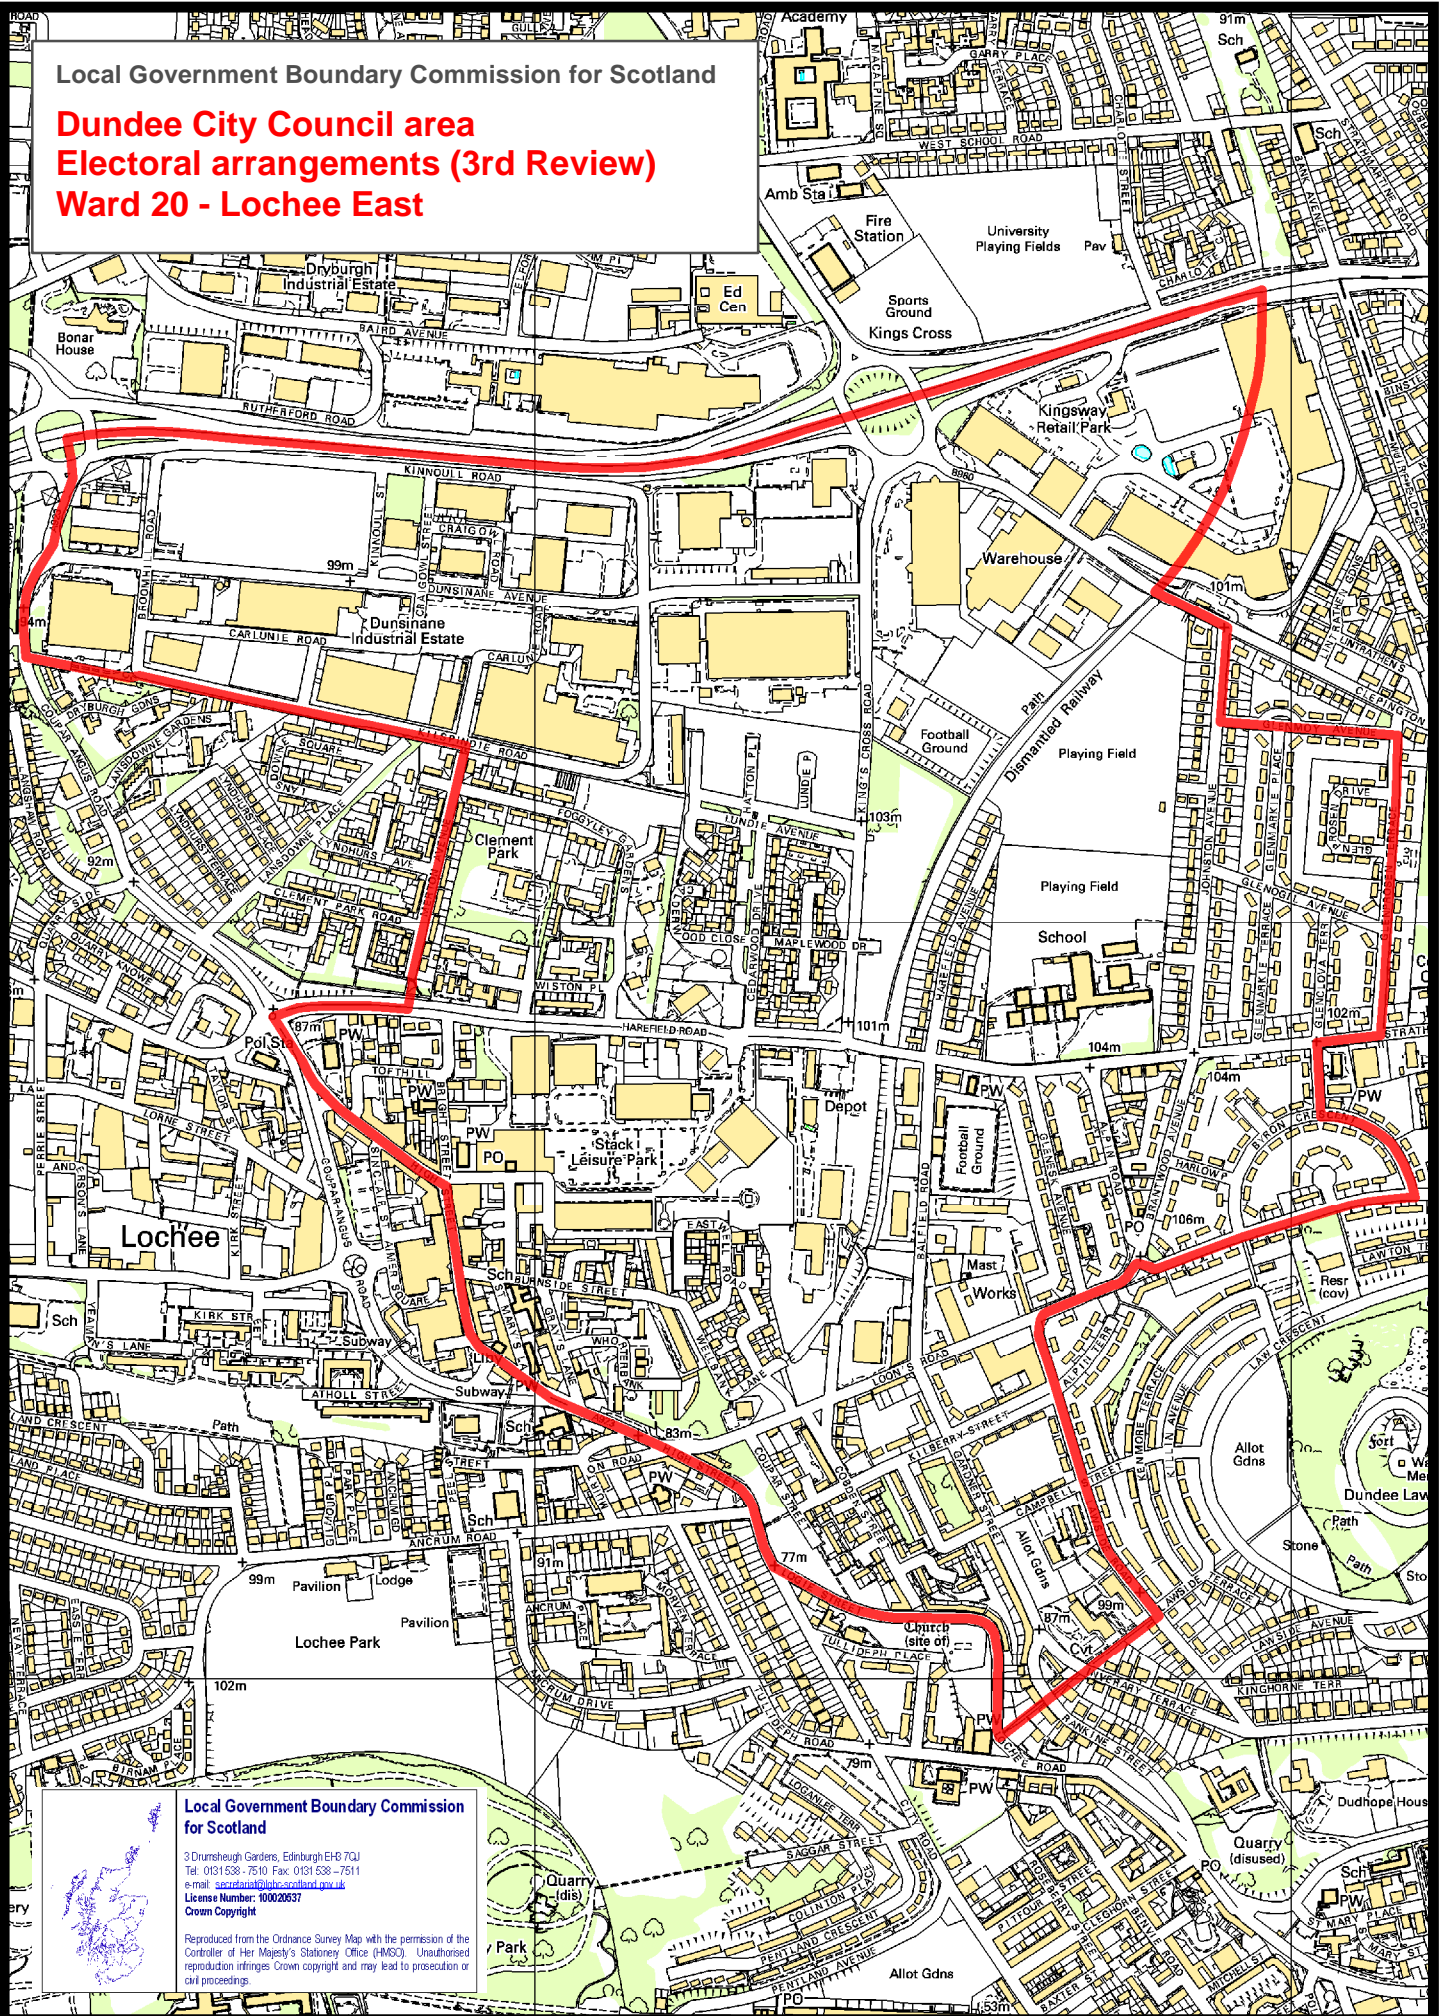

Local Government Boundary Commission for Scotland

**Dundee City Council area
Electoral arrangements (3rd Review)
Ward 20 - Lochee East**

Local Government Boundary Commission for Scotland