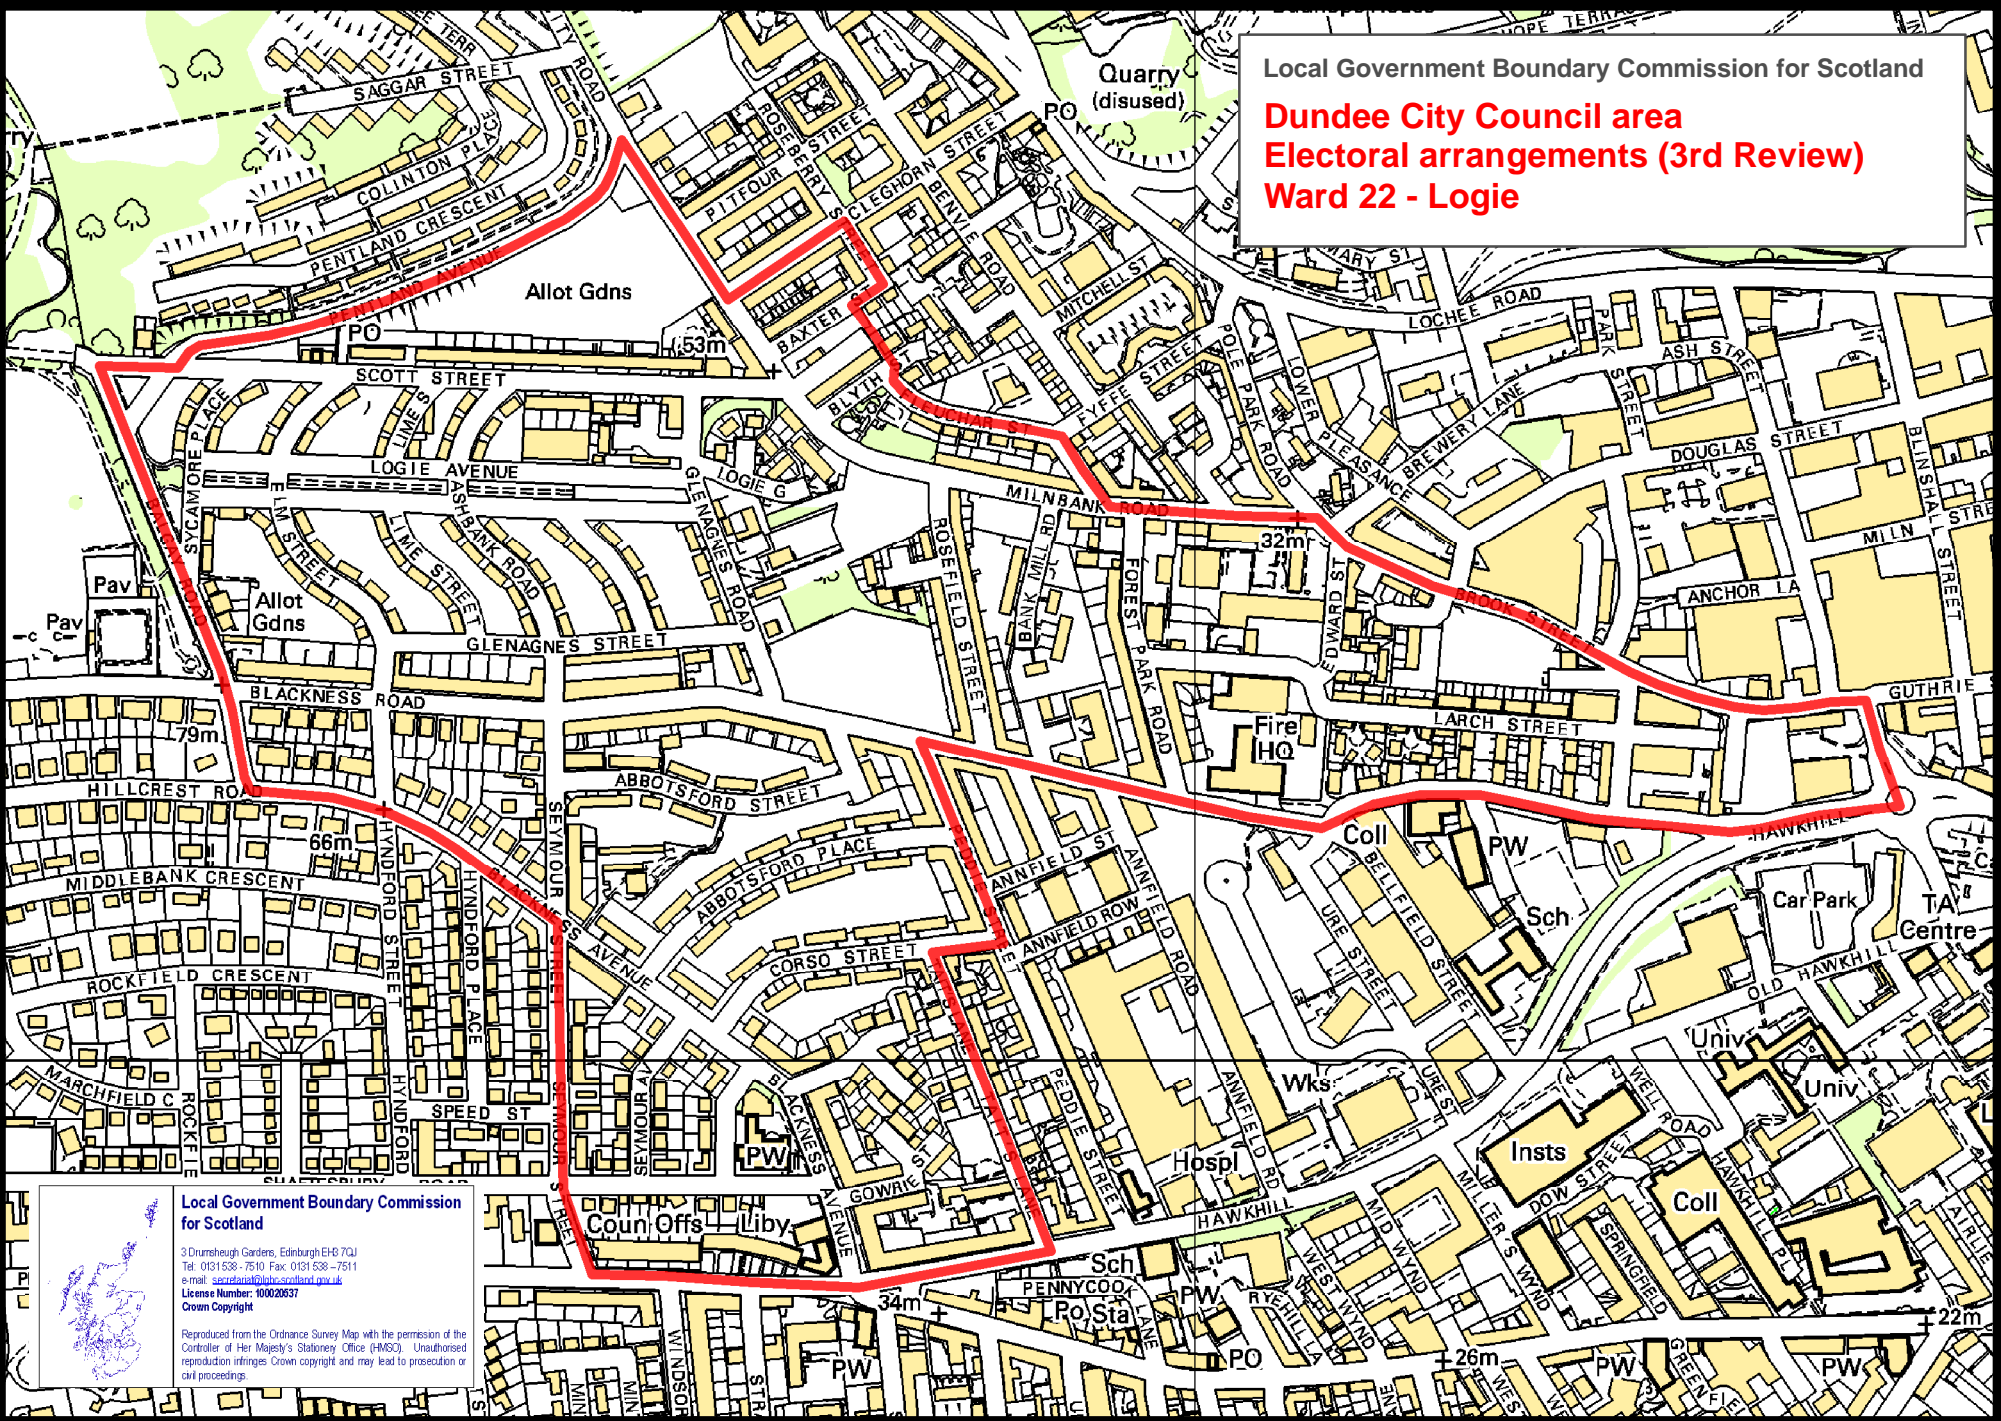

Local Government Boundary Commission for Scotland  
**Dundee City Council area**  
**Electoral arrangements (3rd Review)**  
**Ward 22 - Logie**

**Local Government Boundary Commission for Scotland**

3 Drumshugh Gardens, Edinburgh EH6 7UJ  
 Tel: 0131 538-7510 Fax: 0131 538-7511  
 e-mail: [secretariat@lgb-scotland.gov.uk](mailto:secretariat@lgb-scotland.gov.uk)  
 License Number: 100020537  
 Crown Copyright

Reproduced from the Ordnance Survey Map with the permission of the Controller of Her Majesty's Stationery Office (HMSO). Unauthorised reproduction infringes Crown copyright and may lead to prosecution or civil proceedings.