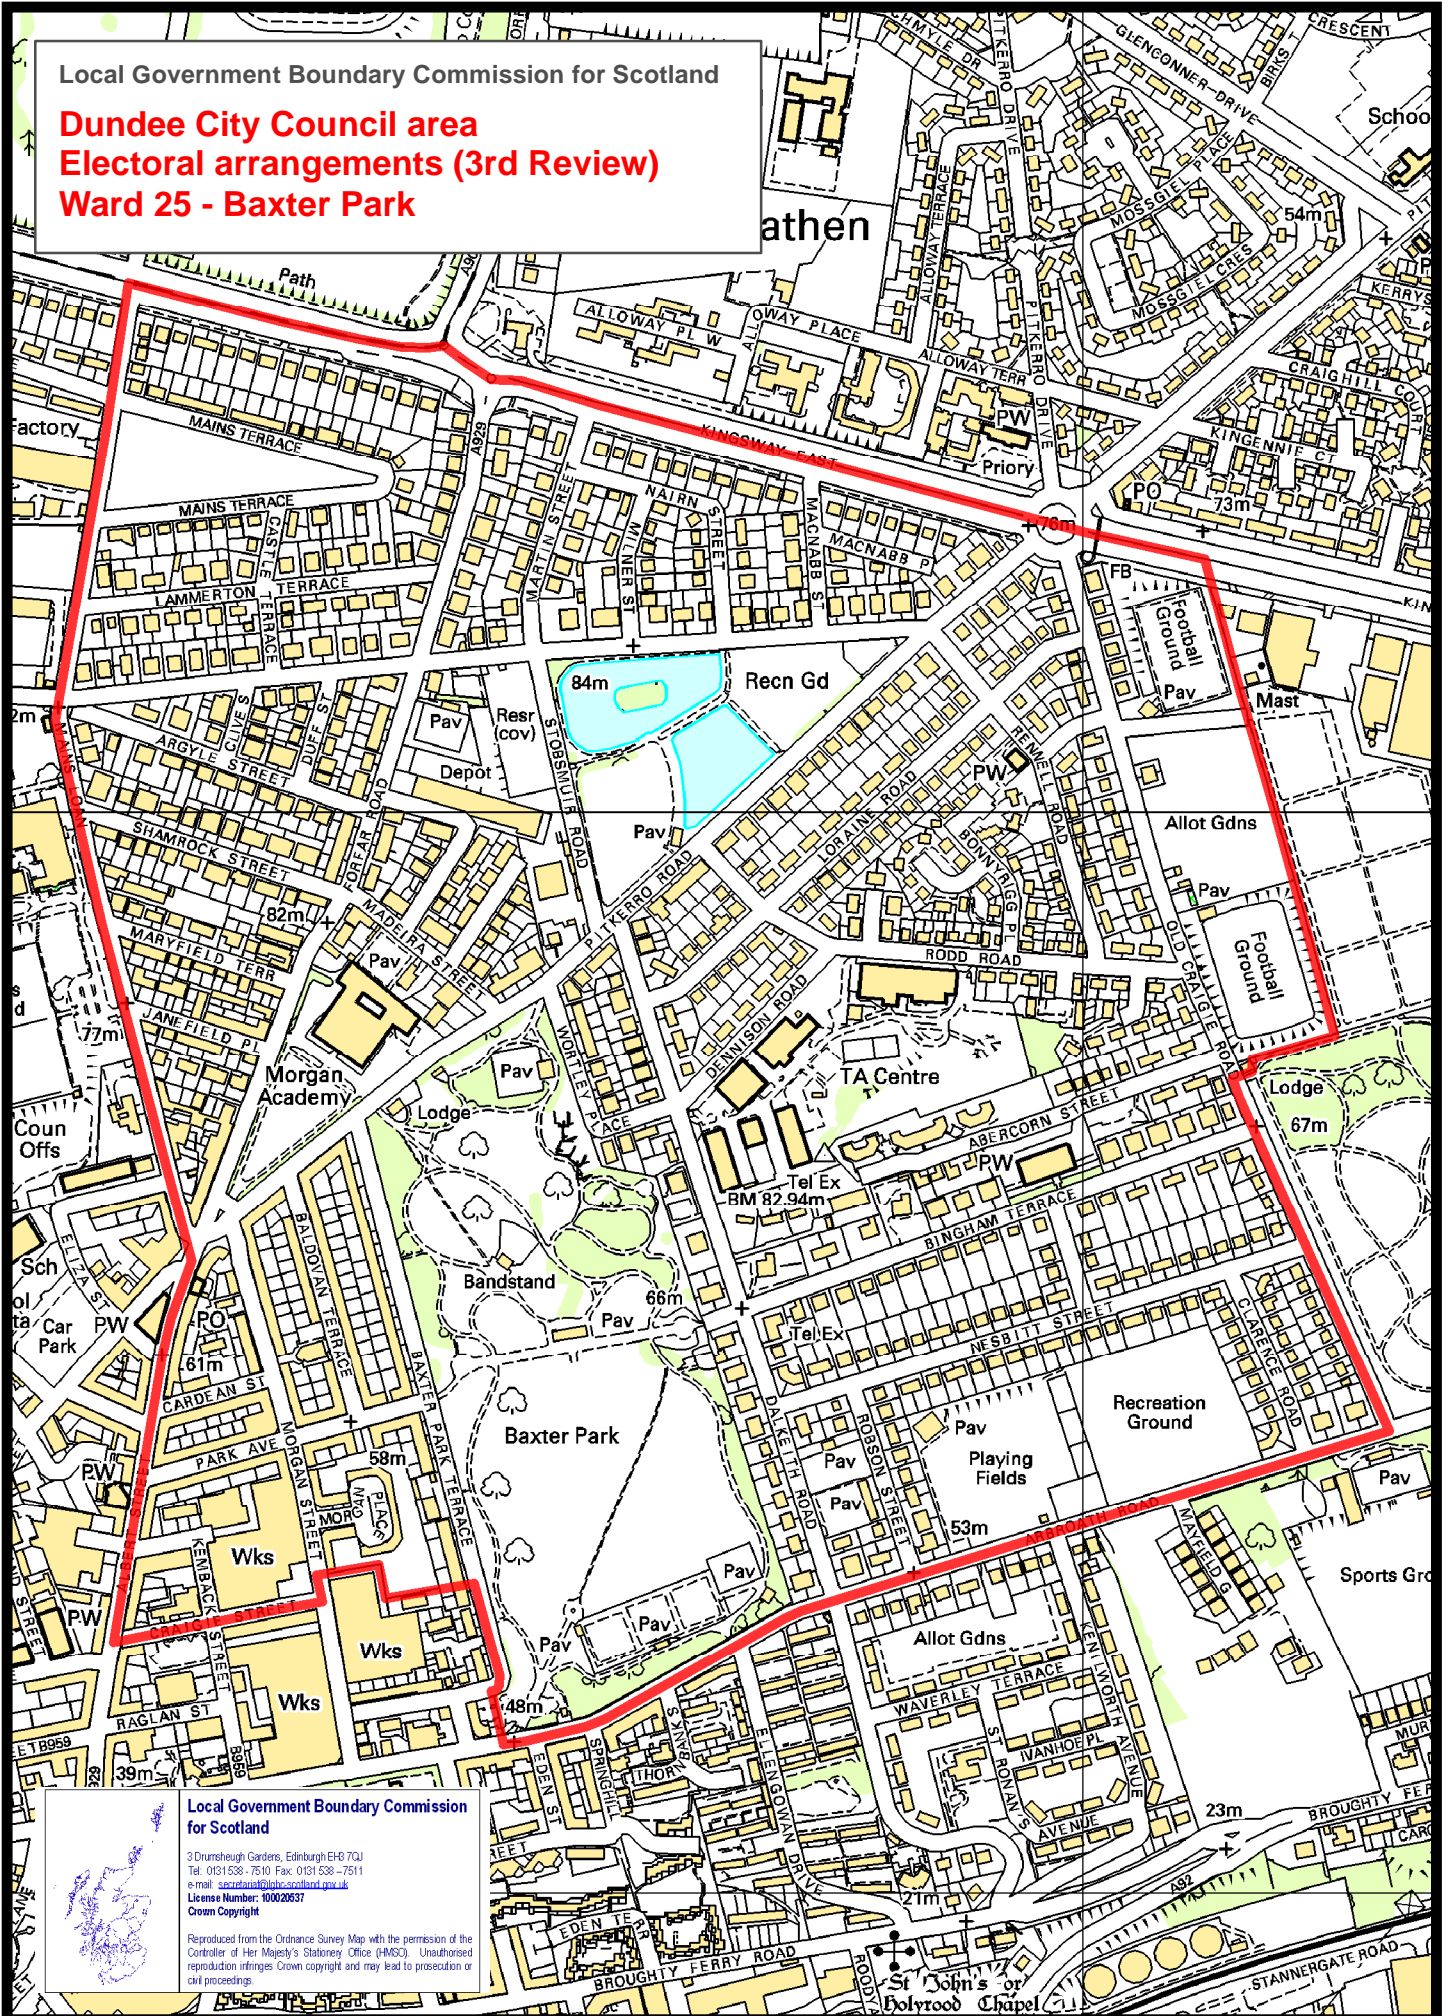

Local Government Boundary Commission for Scotland

Dundee City Council area
Electoral arrangements (3rd Review)
Ward 25 - Baxter Park

Local Government Boundary Commission for Scotland