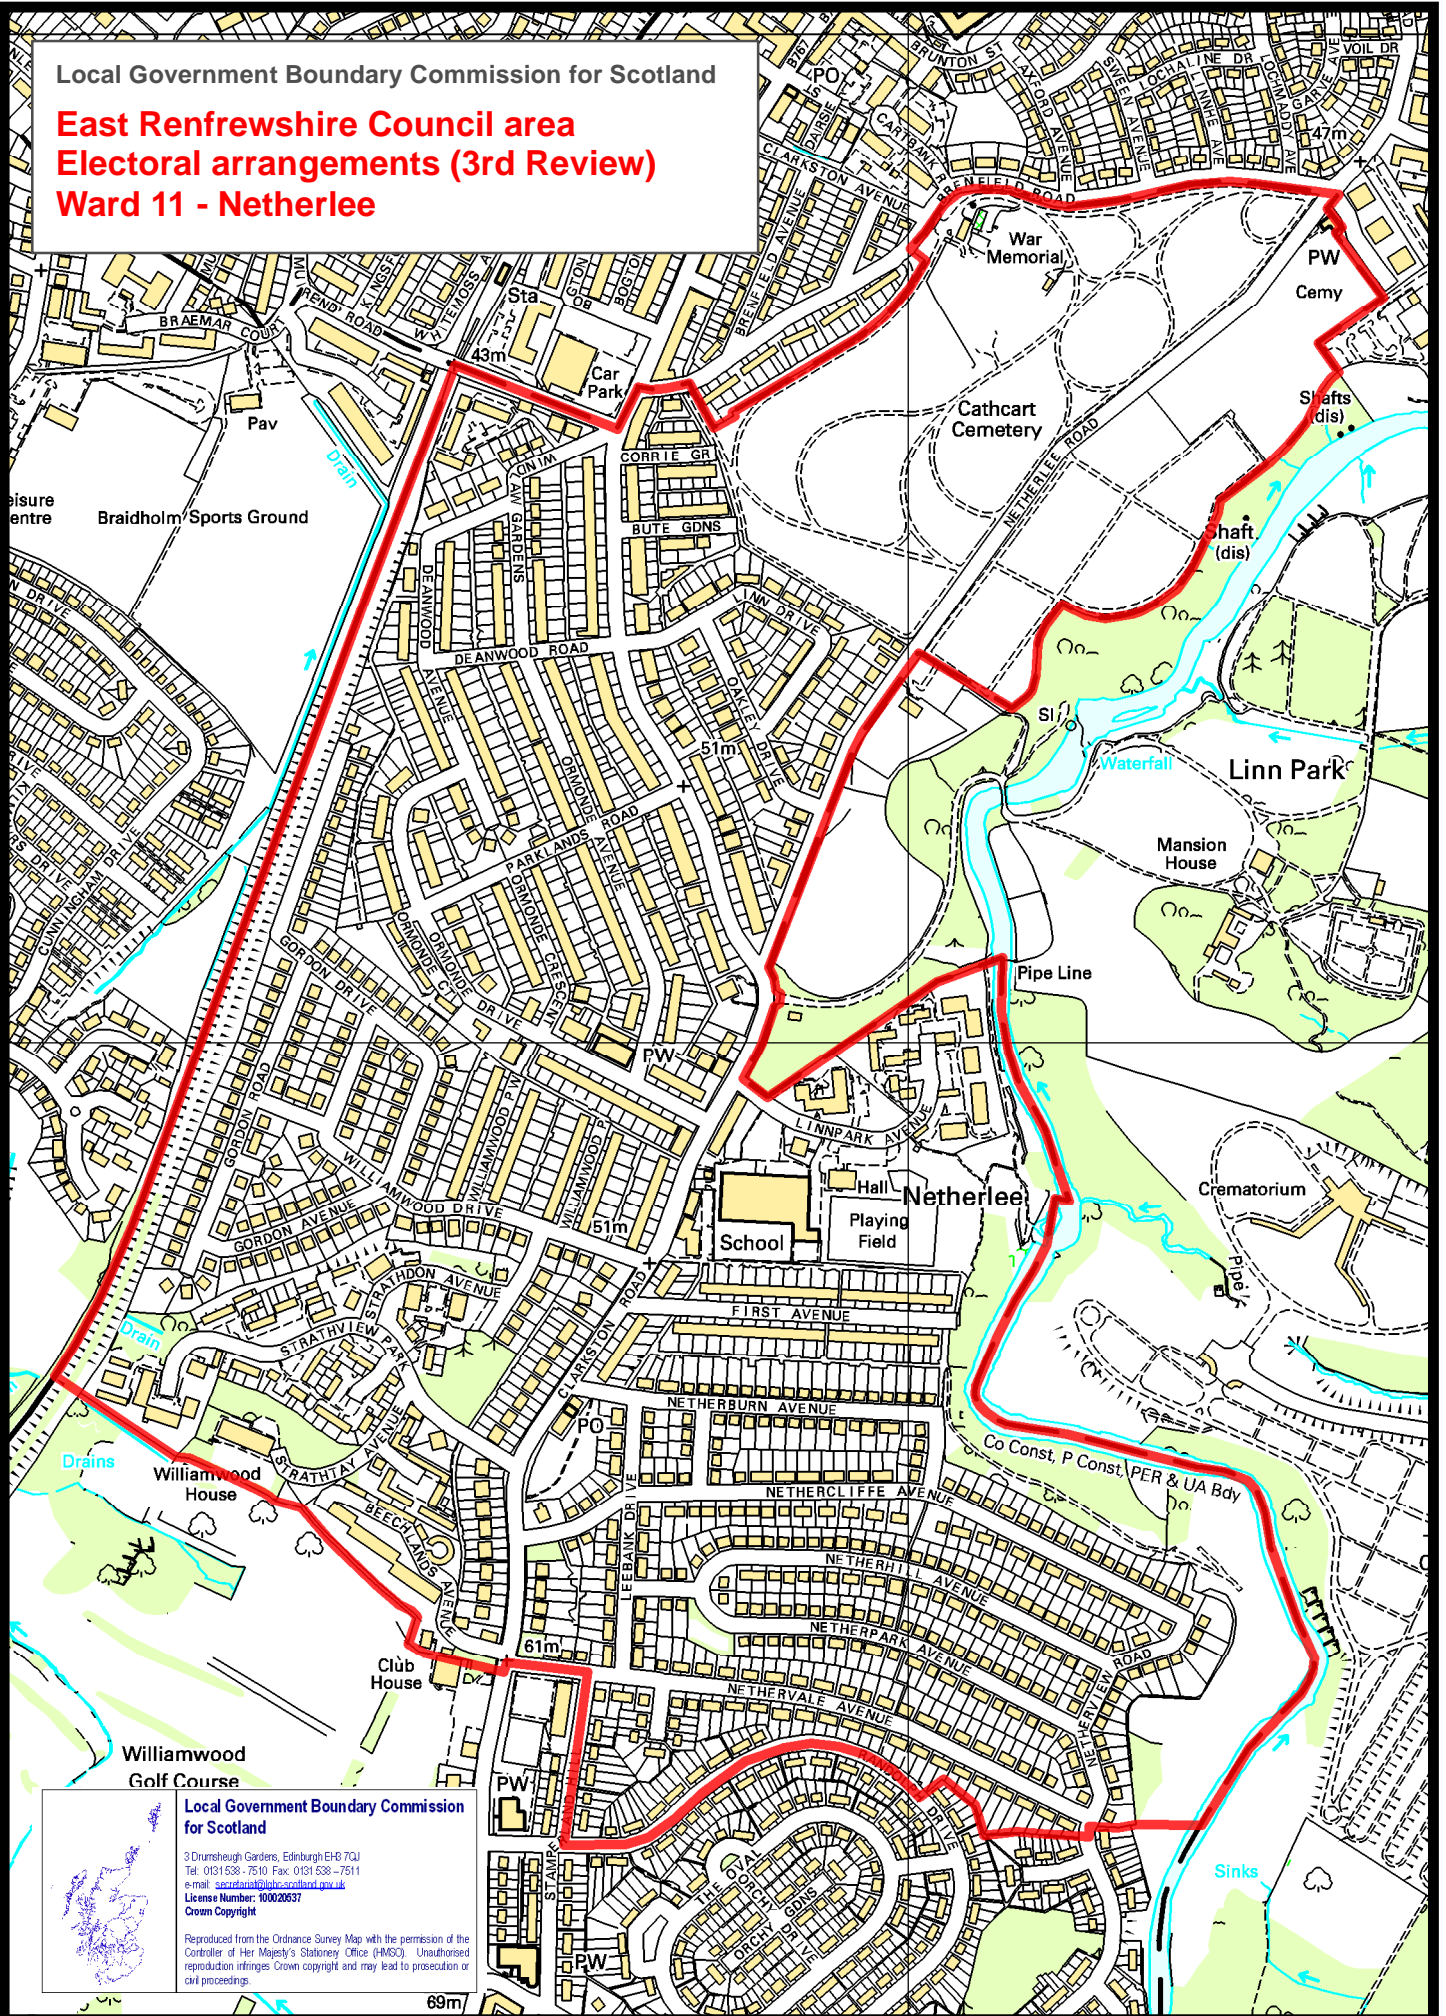

Local Government Boundary Commission for Scotland

**East Renfrewshire Council area
Electoral arrangements (3rd Review)
Ward 11 - Netherlee**

Local Government Boundary Commission for Scotland