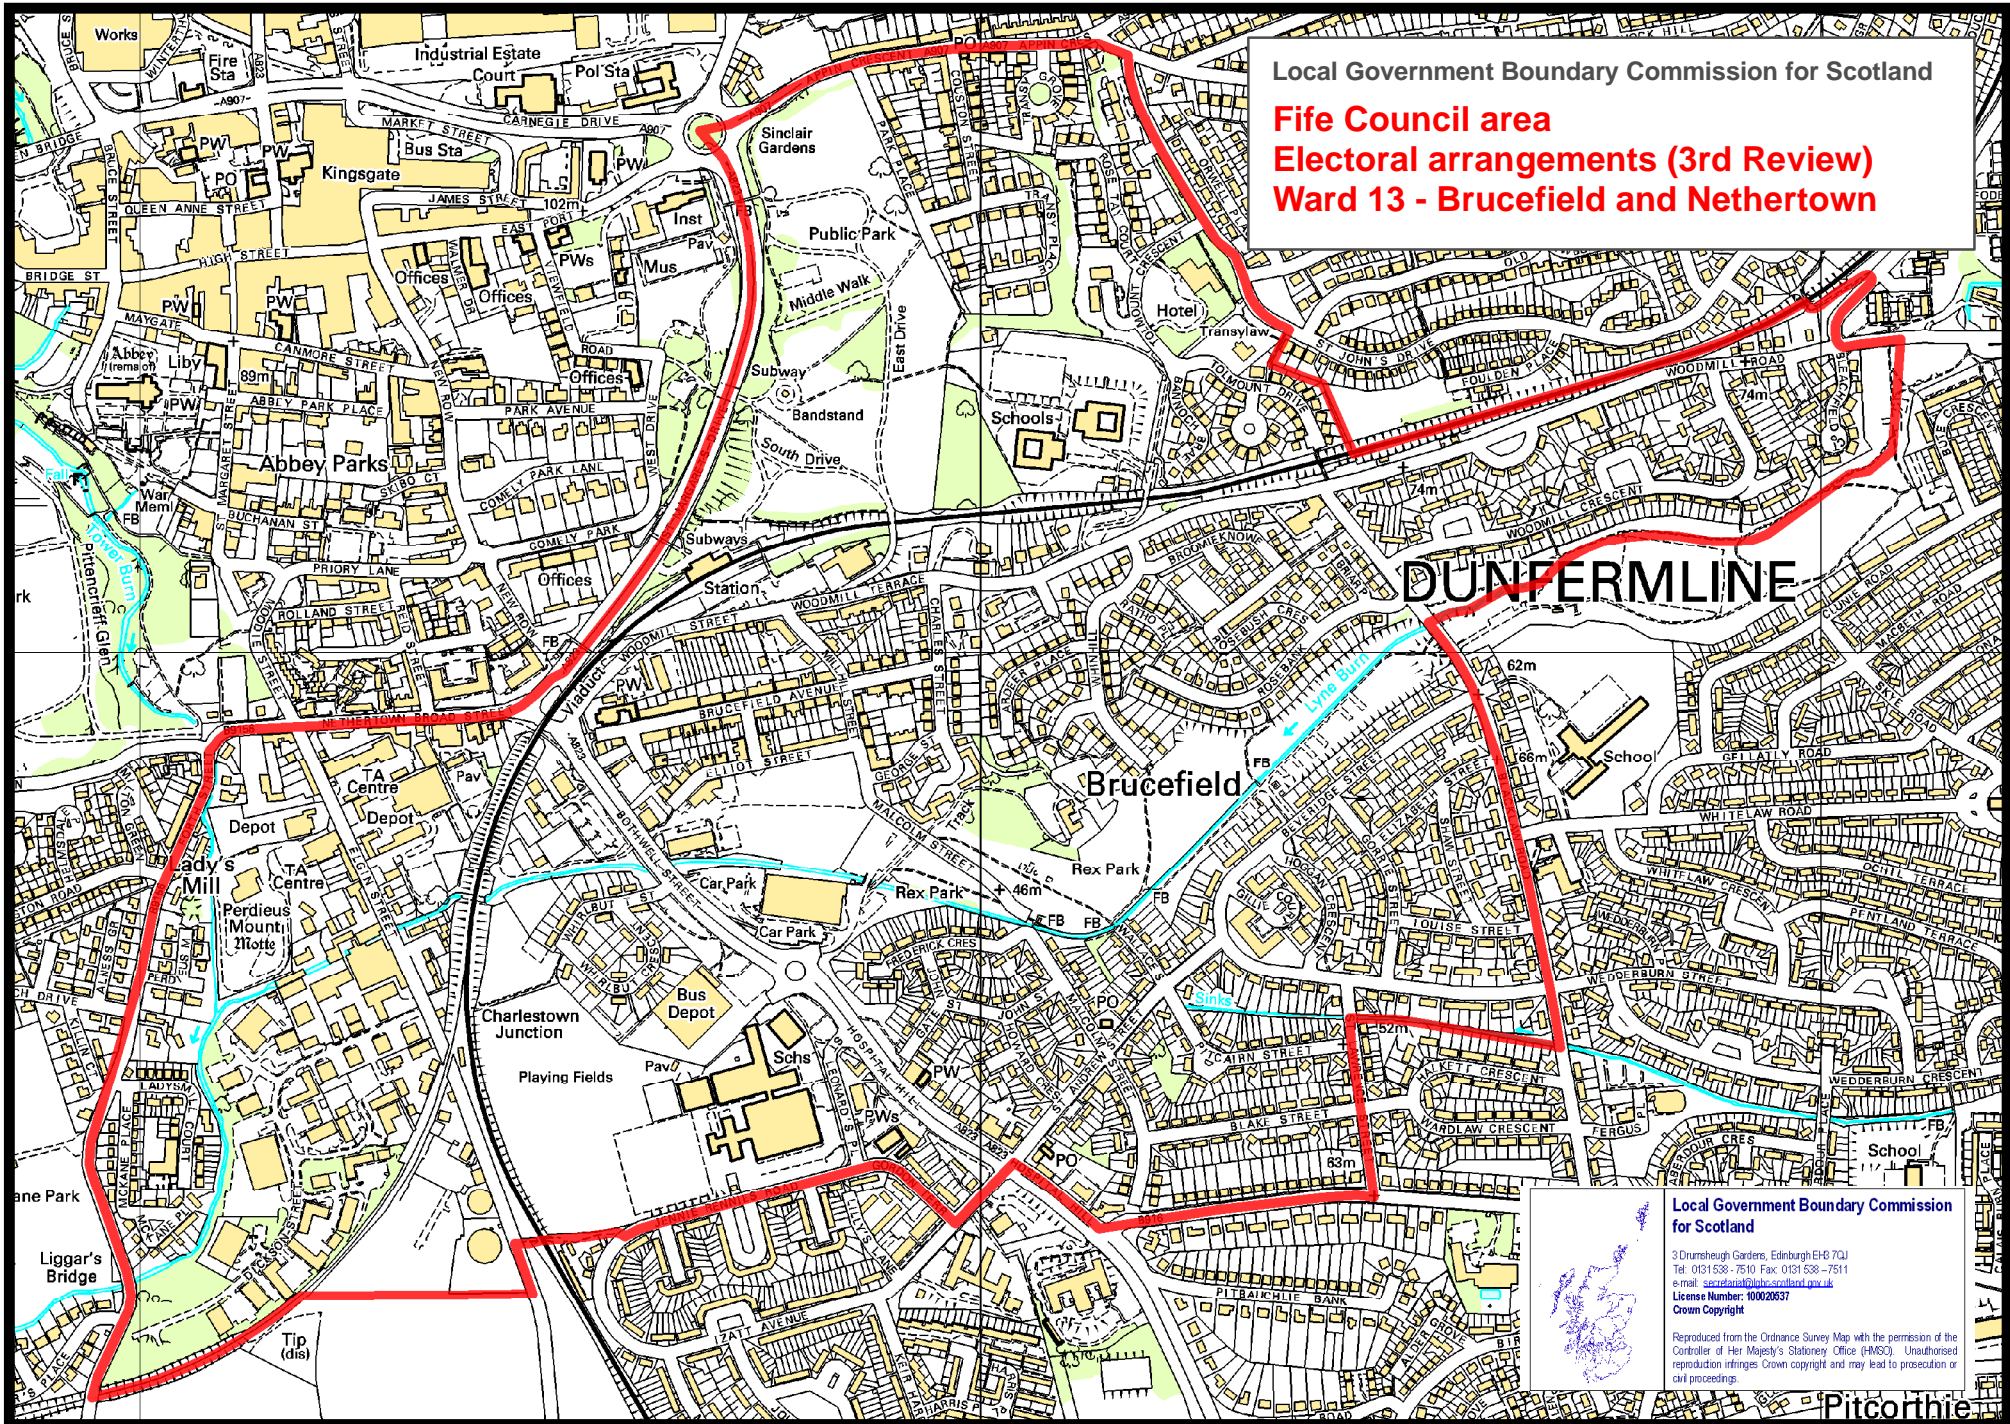

Local Government Boundary Commission for Scotland
Fife Council area
Electoral arrangements (3rd Review)
Ward 13 - Brucefield and Nethertown

Local Government Boundary Commission for Scotland
3 Drumsheugh Gardens, Edinburgh EH6 7QJ
Tel: 0131 538 7510 Fax: 0131 538 7511
e-mail: secreta@lgbcs.scot.nhs.uk
License Number: 100020637
Crown Copyright

Reproduced from the Ordnance Survey Map with the permission of the Controller of Her Majesty's Stationery Office (HMSO). Unauthorised reproduction infringes Crown copyright and may lead to prosecution or civil proceedings.