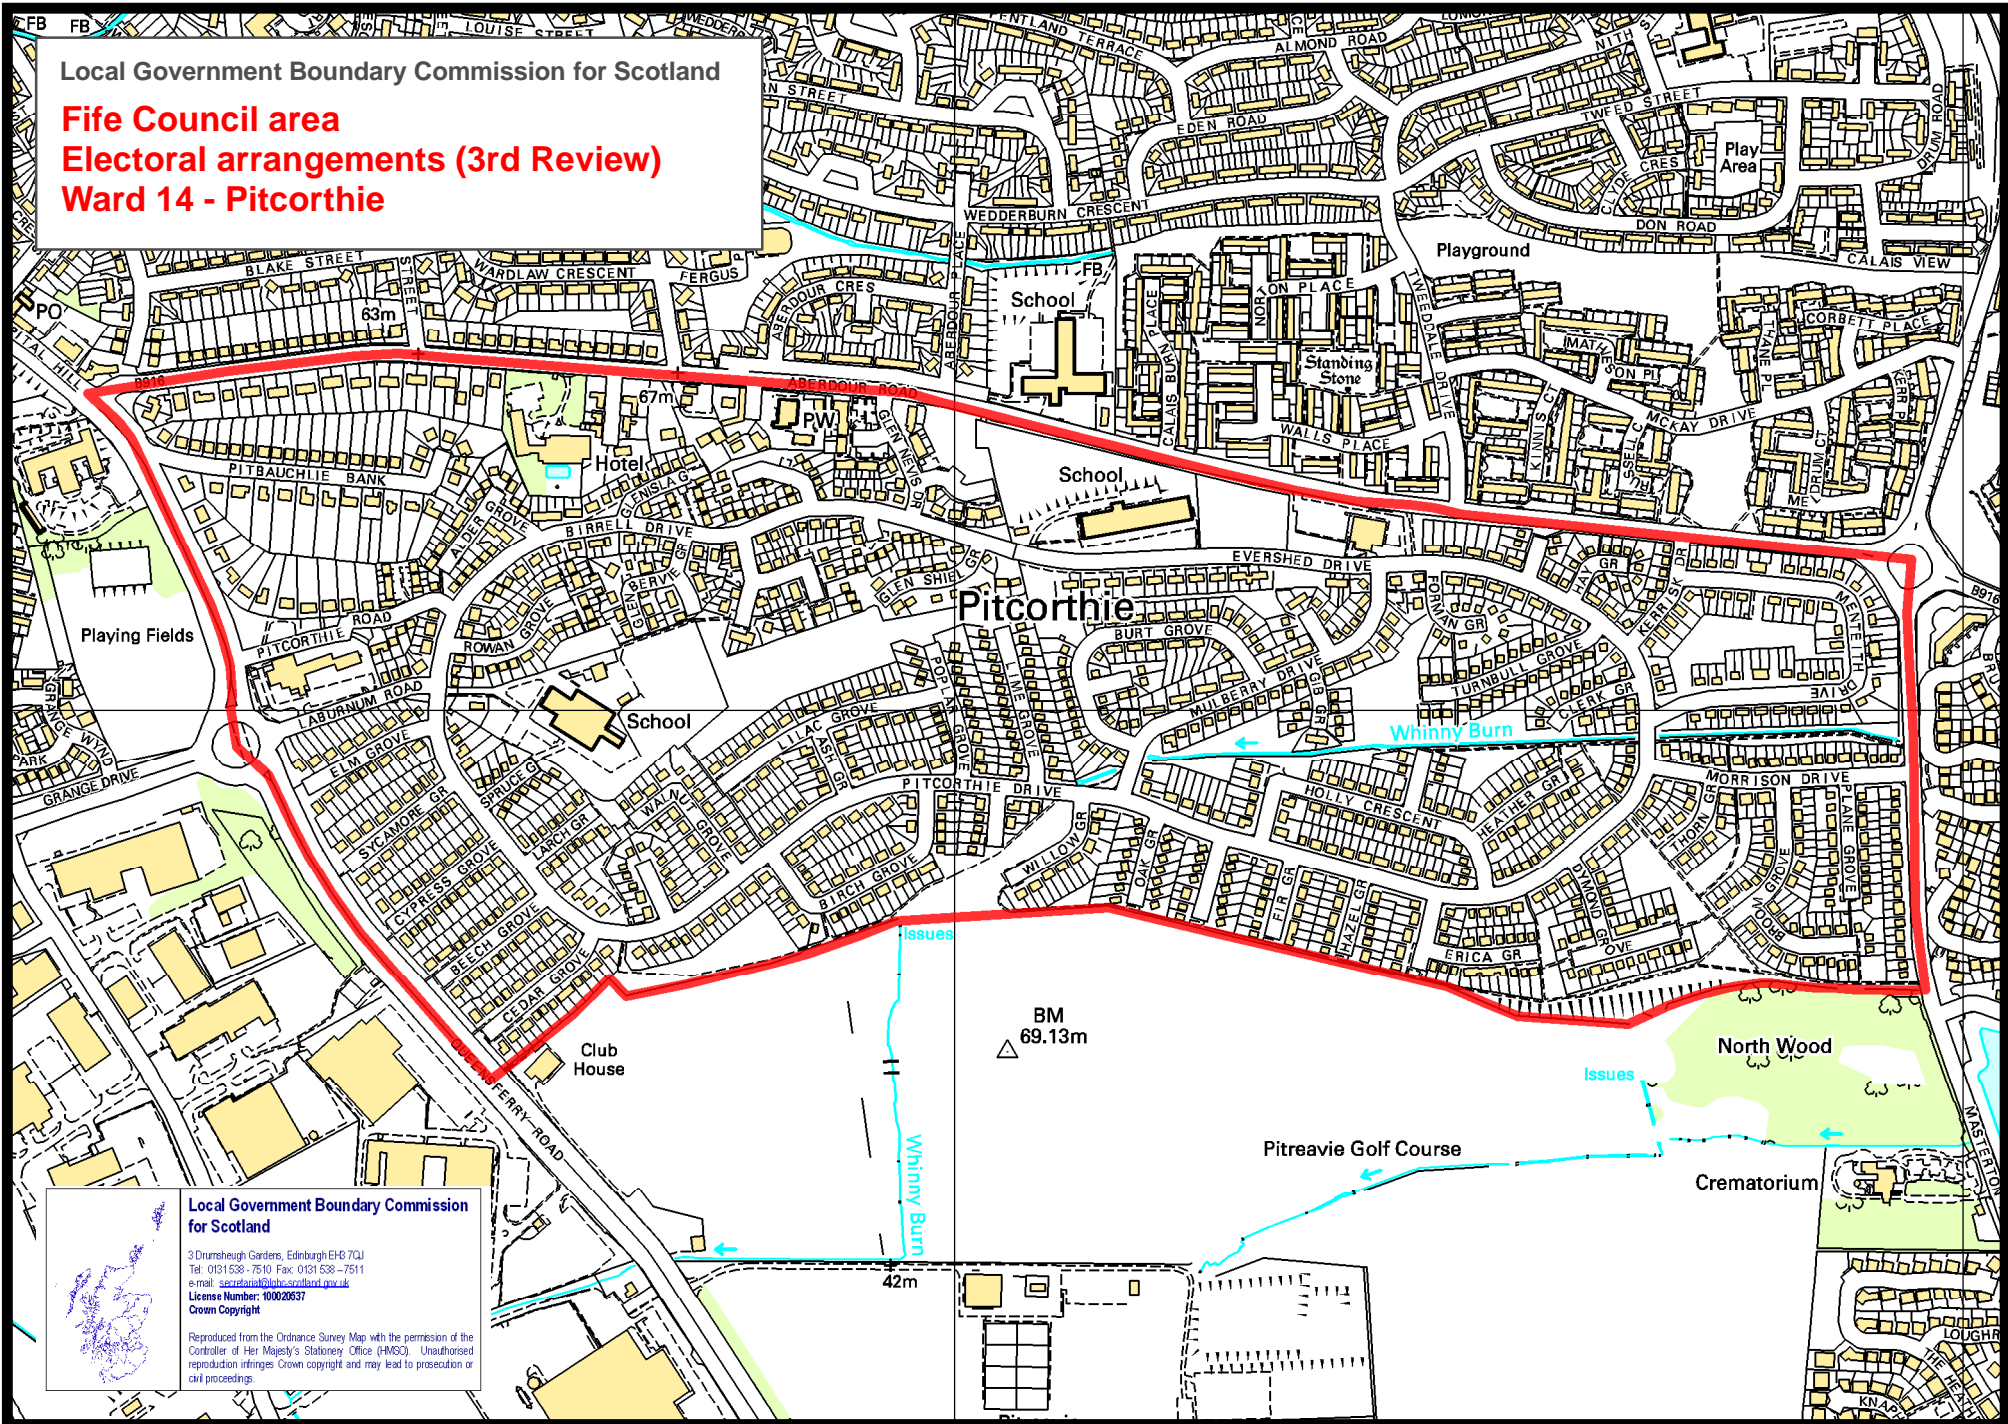

Local Government Boundary Commission for Scotland

**Fife Council area  
Electoral arrangements (3rd Review)  
Ward 14 - Pitcorthie**

Playing Fields

Pitcorthie

Club House

BM 69.13m

North Wood

Pitreavie Golf Course

Reproduced from the Ordnance Survey Map with the permission of the Controller of Her Majesty's Stationery Office (HMCSO). Unauthorised reproduction infringes Crown copyright and may lead to prosecution or civil proceedings.