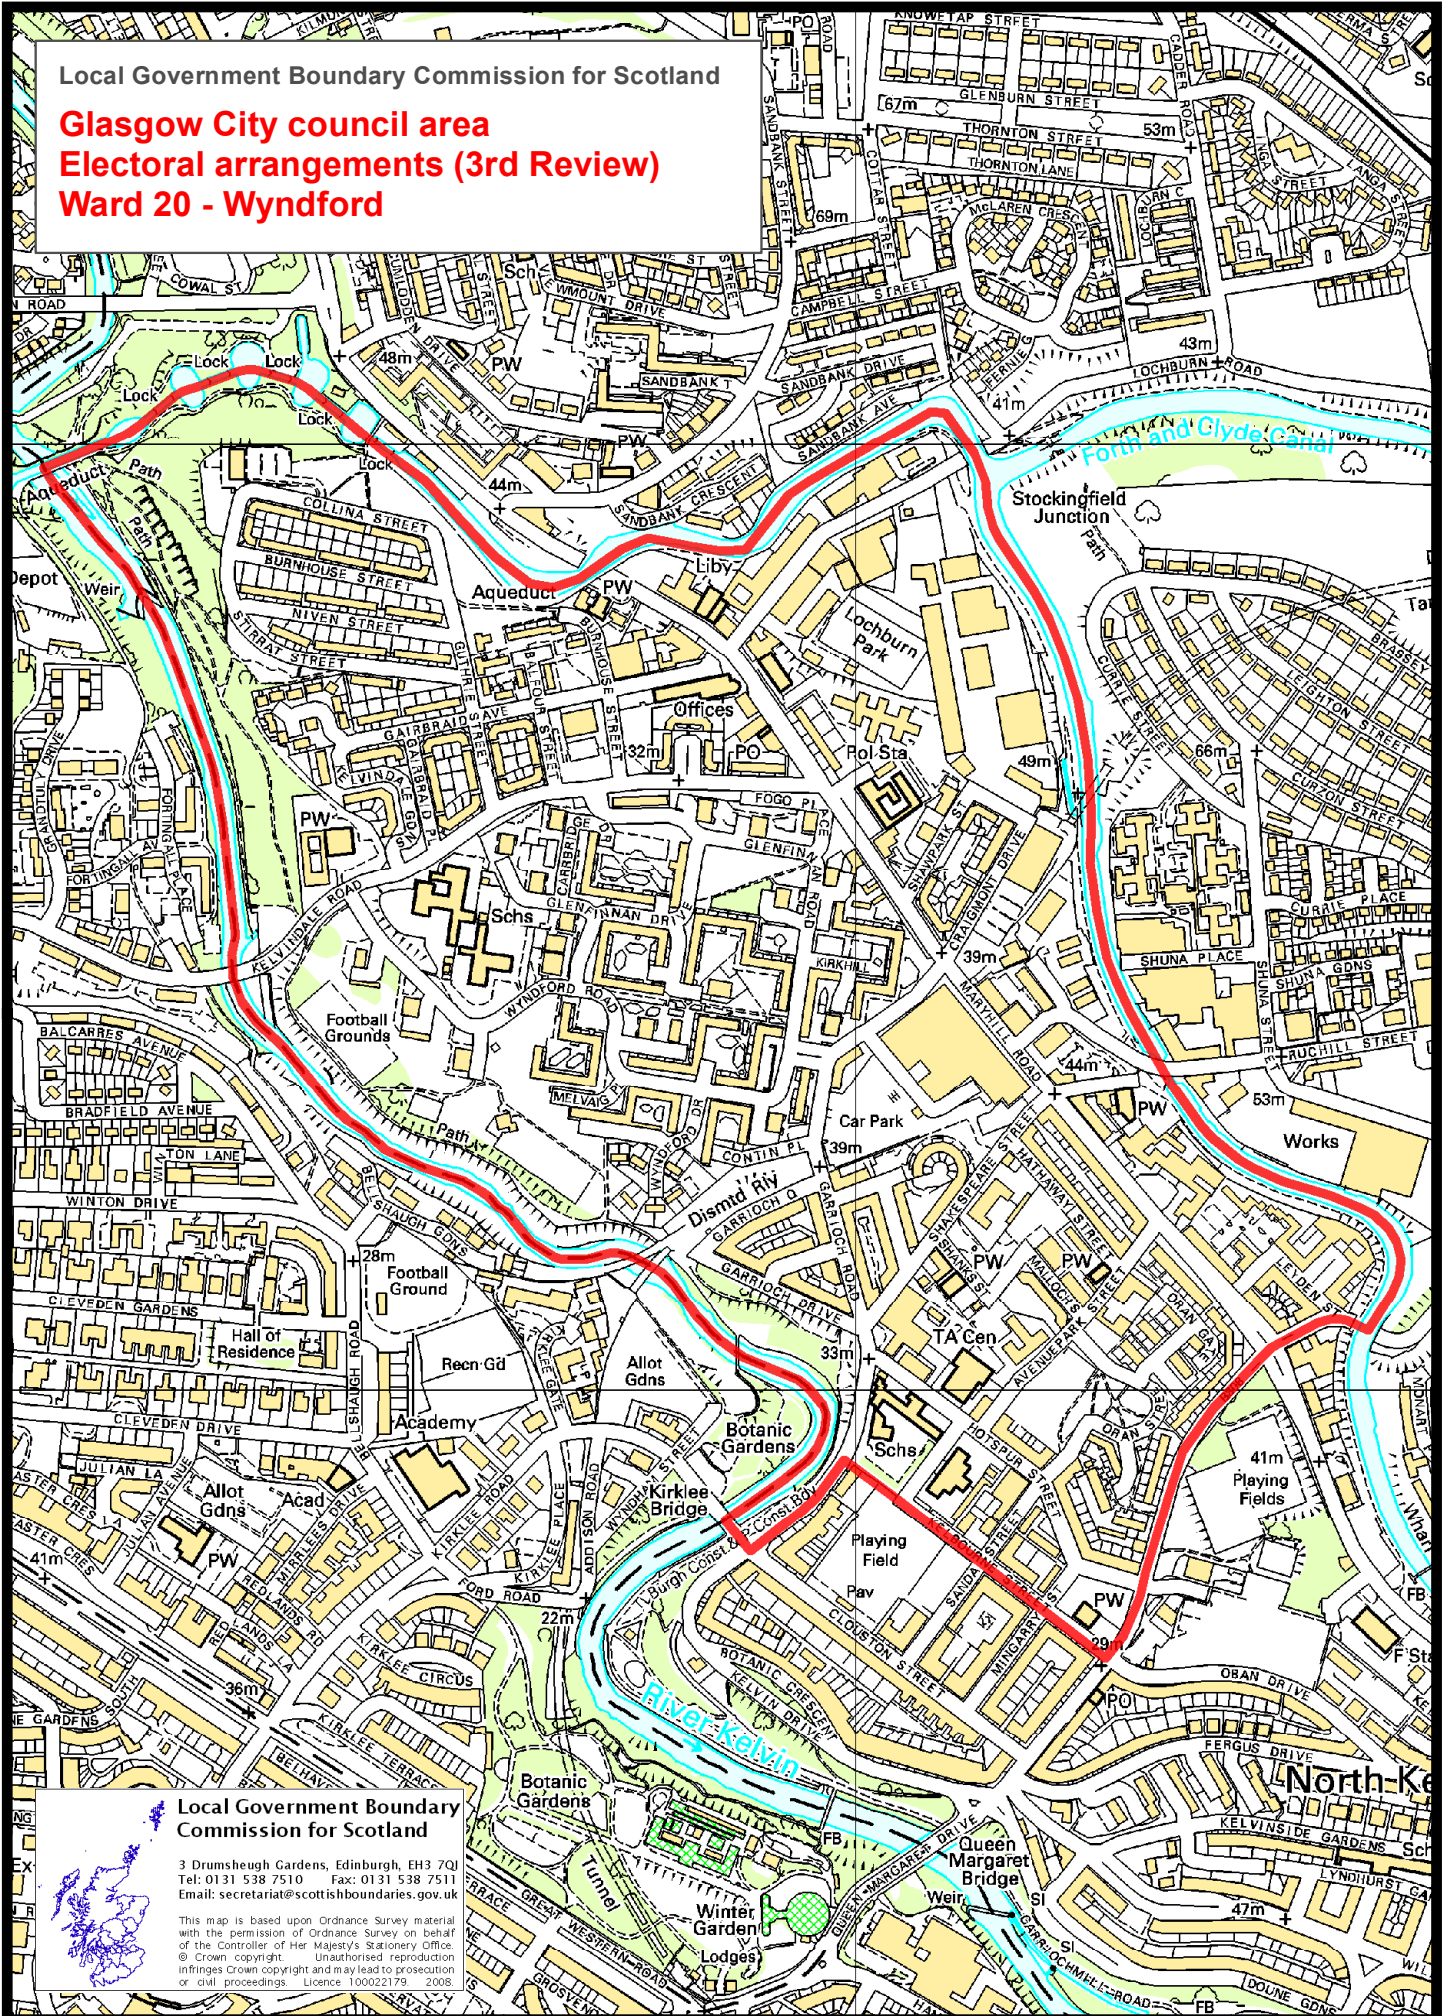

Local Government Boundary Commission for Scotland

Glasgow City council area
Electoral arrangements (3rd Review)
Ward 20 - Wyndford

Local Government Boundary Commission for Scotland

3 Drumsheugh Gardens, Edinburgh, EH3 7QJ
Tel: 0131 538 7510 Fax: 0131 538 7511
Email: secretariat@scottishboundaries.gov.uk