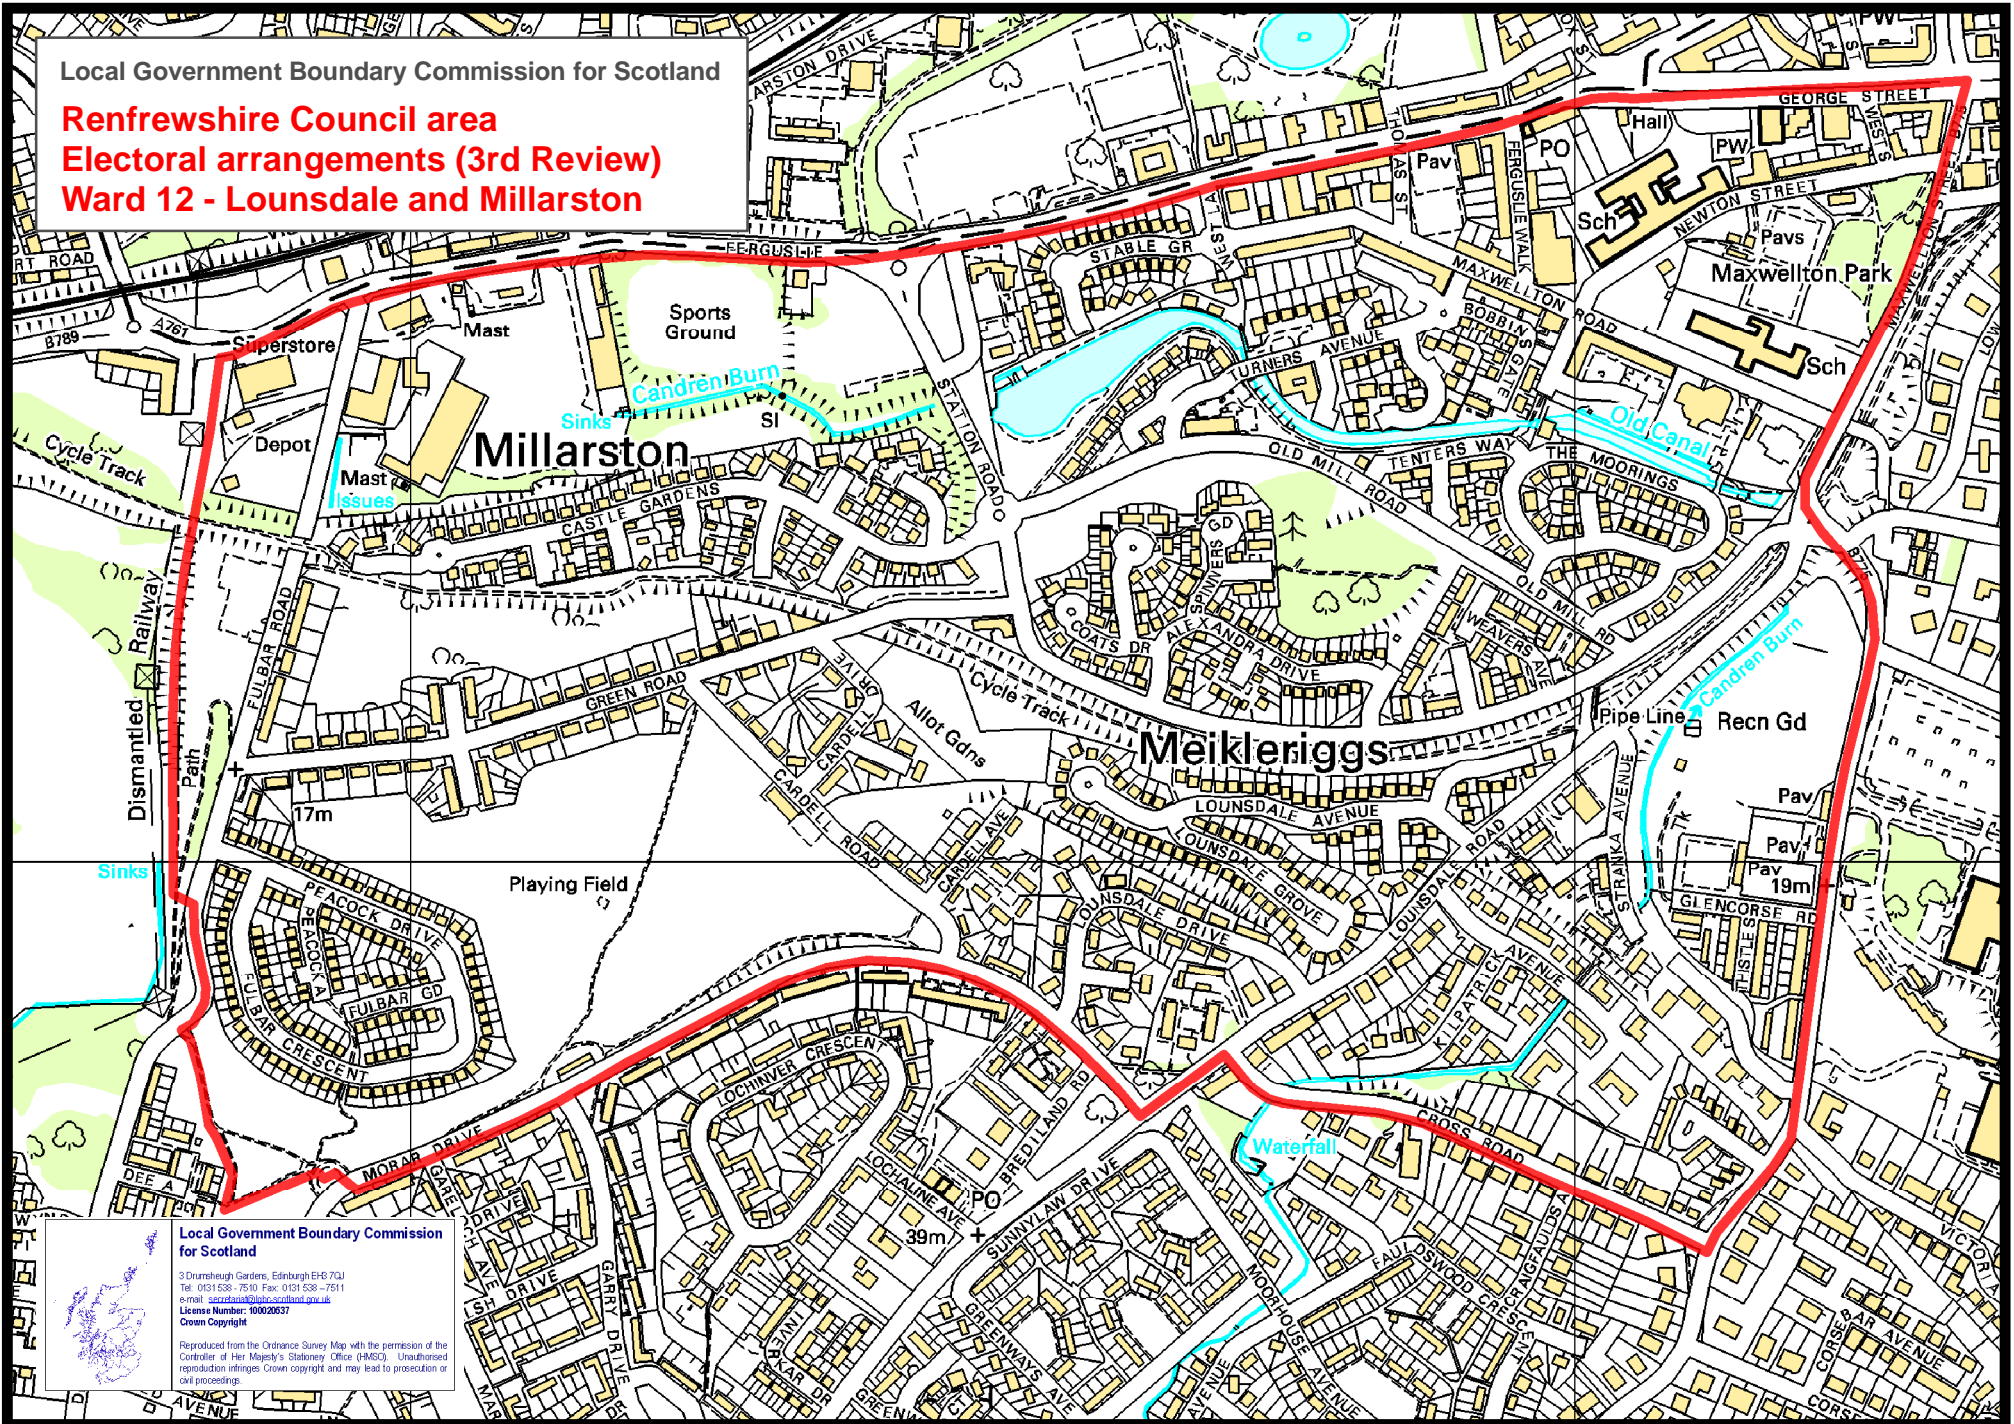

Local Government Boundary Commission for Scotland

**Renfrewshire Council area
Electoral arrangements (3rd Review)
Ward 12 - Lonsdale and Millarston**

Local Government Boundary Commission for Scotland
3 Drumheugh Gardens, Edinburgh EH6 7JL
Tel: 0131 556 7510 Fax: 0131 556 7511
e-mail: scotland@lgbcs Scotland.gov.uk
License Number: 100020037
Crown Copyright

Reproduced from the Ordnance Survey Map with the permission of the Controller of Her Majesty's Stationery Office (HMSO). Unauthorised reproduction infringes Crown copyright and may lead to prosecution or civil proceedings.