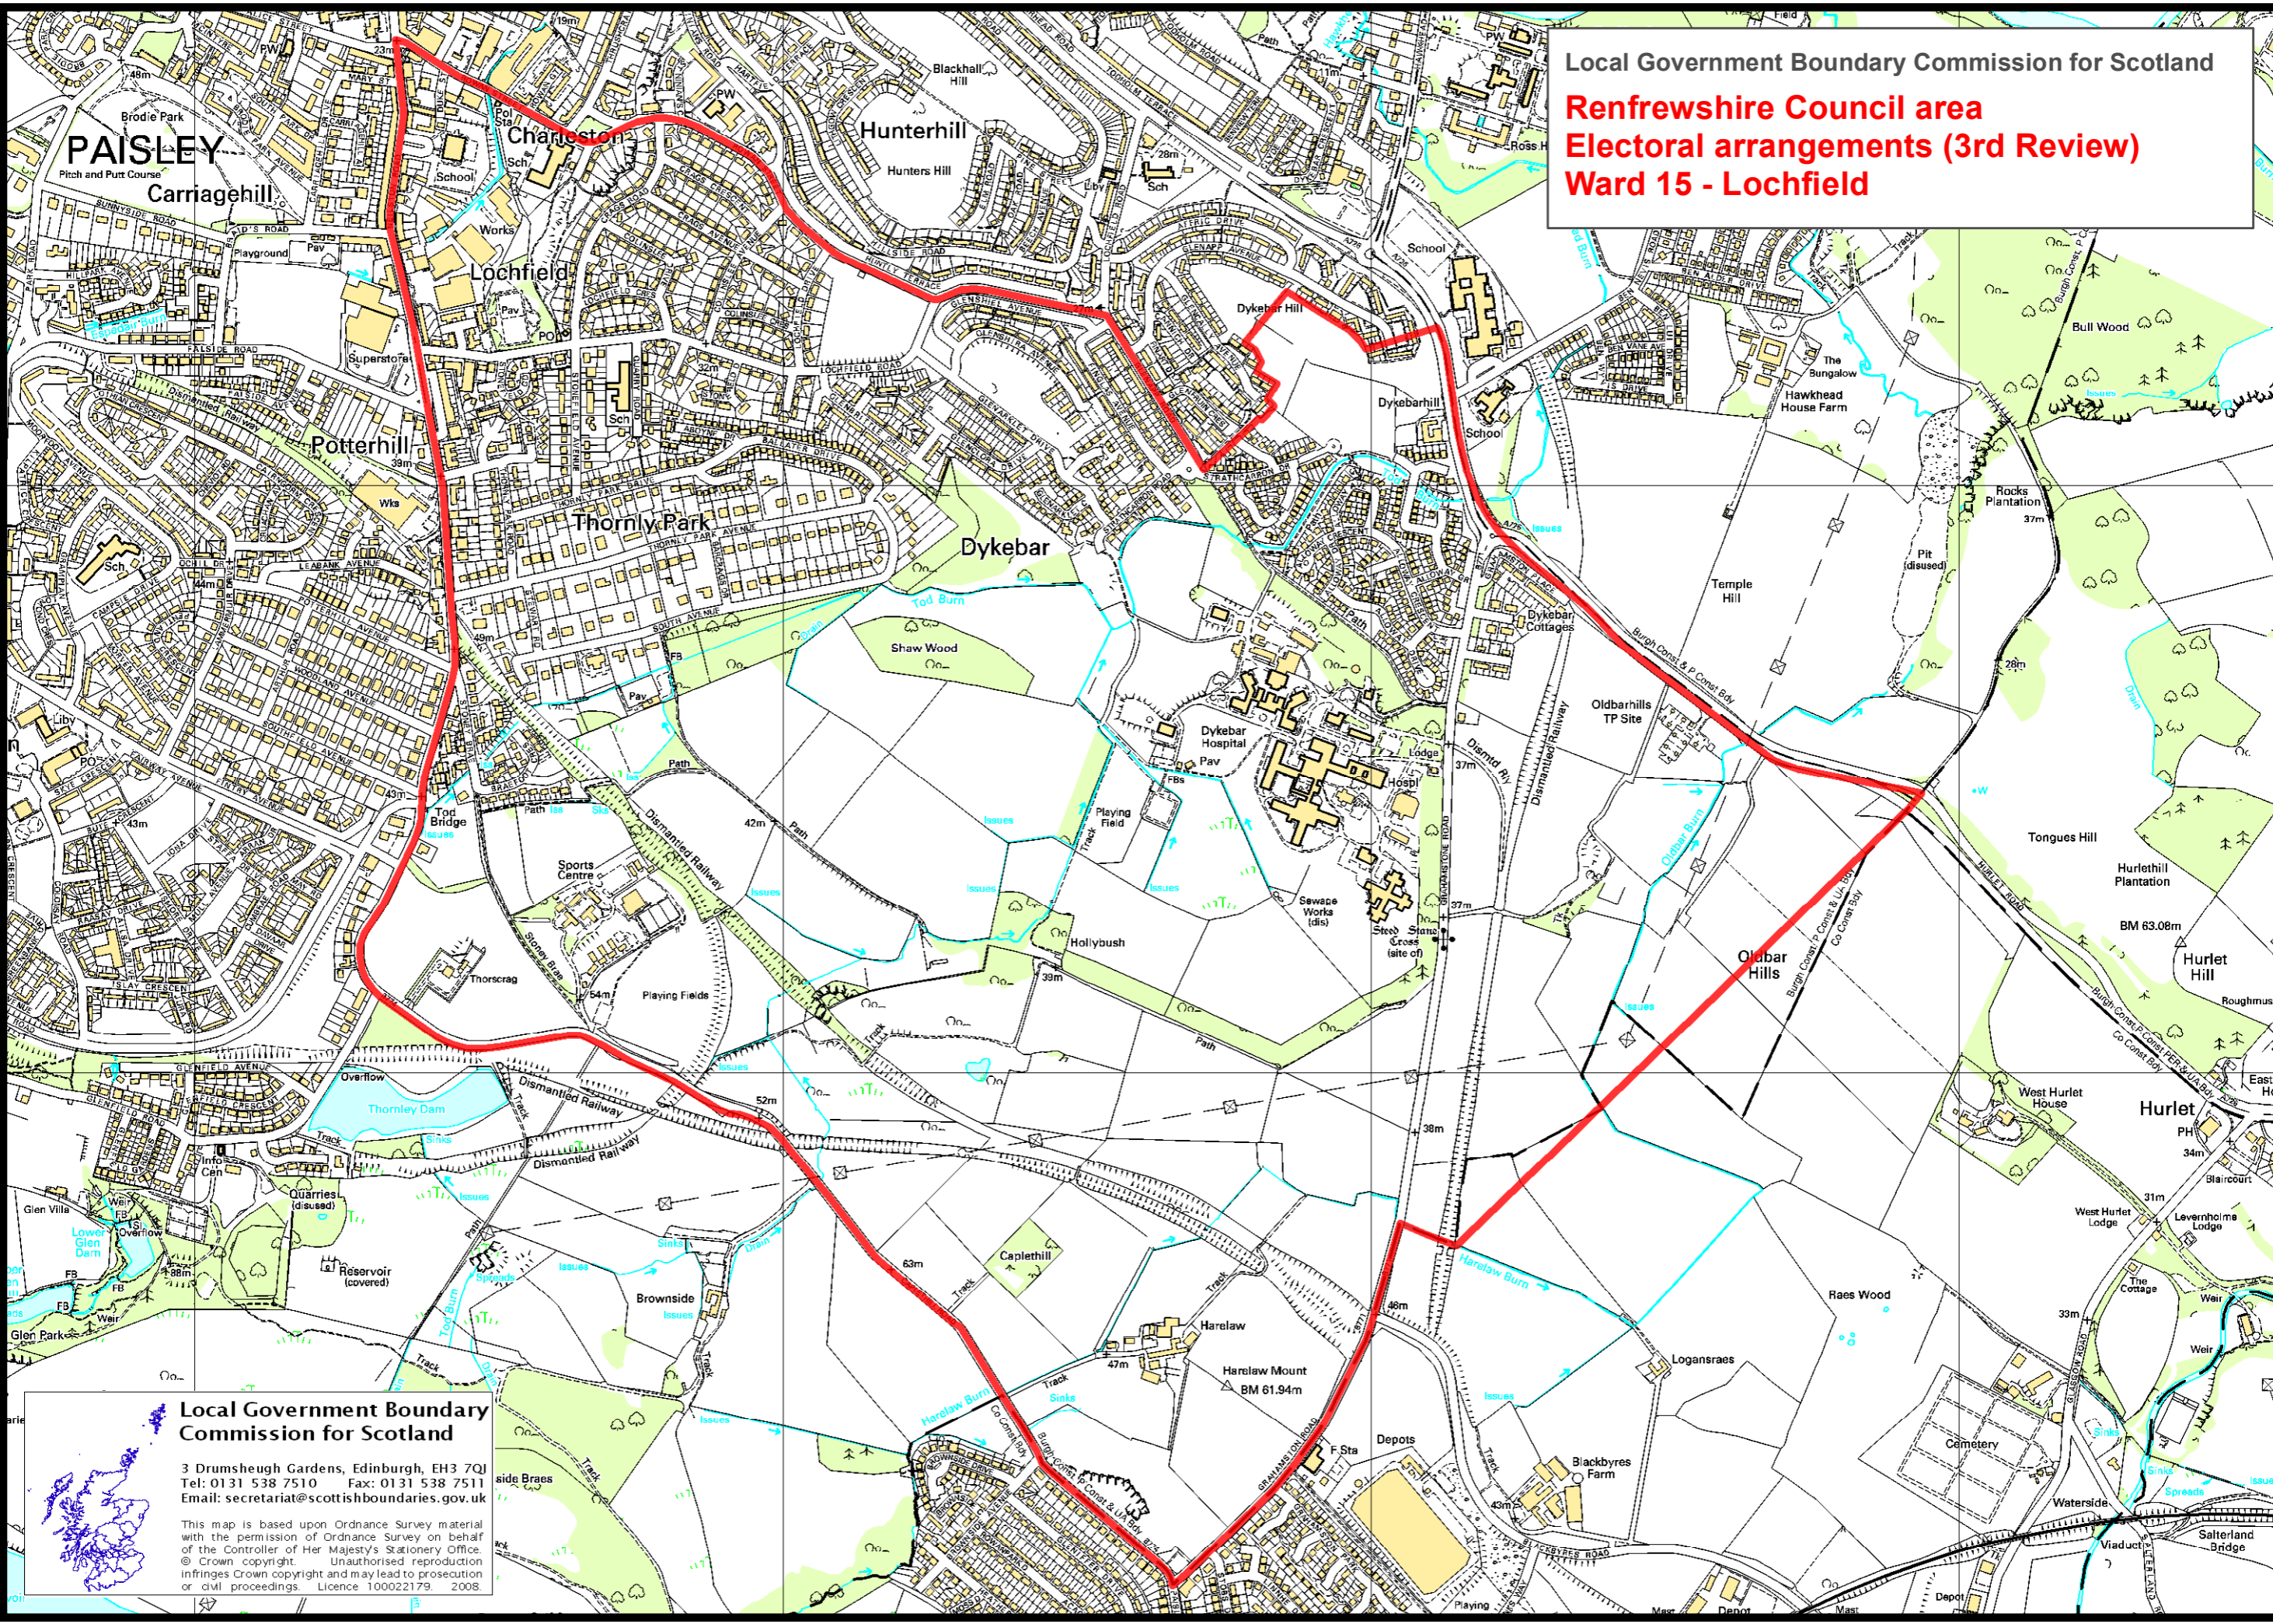

Local Government Boundary Commission for Scotland
Renfrewshire Council area
Electoral arrangements (3rd Review)
Ward 15 - Lochfield

Local Government Boundary Commission for Scotland
3 Drumshugh Gardens, Edinburgh, EH3 7QJ
Tel: 0131 538 7510 Fax: 0131 538 7511
Email: secretariat@scottishboundaries.gov.uk

This map is based upon Ordnance Survey material with the permission of Ordnance Survey on behalf of the Controller of Her Majesty's Stationery Office. © Crown copyright. Unauthorised reproduction infringes Crown copyright and may lead to prosecution or civil proceedings. Licence 10002179. 2008.