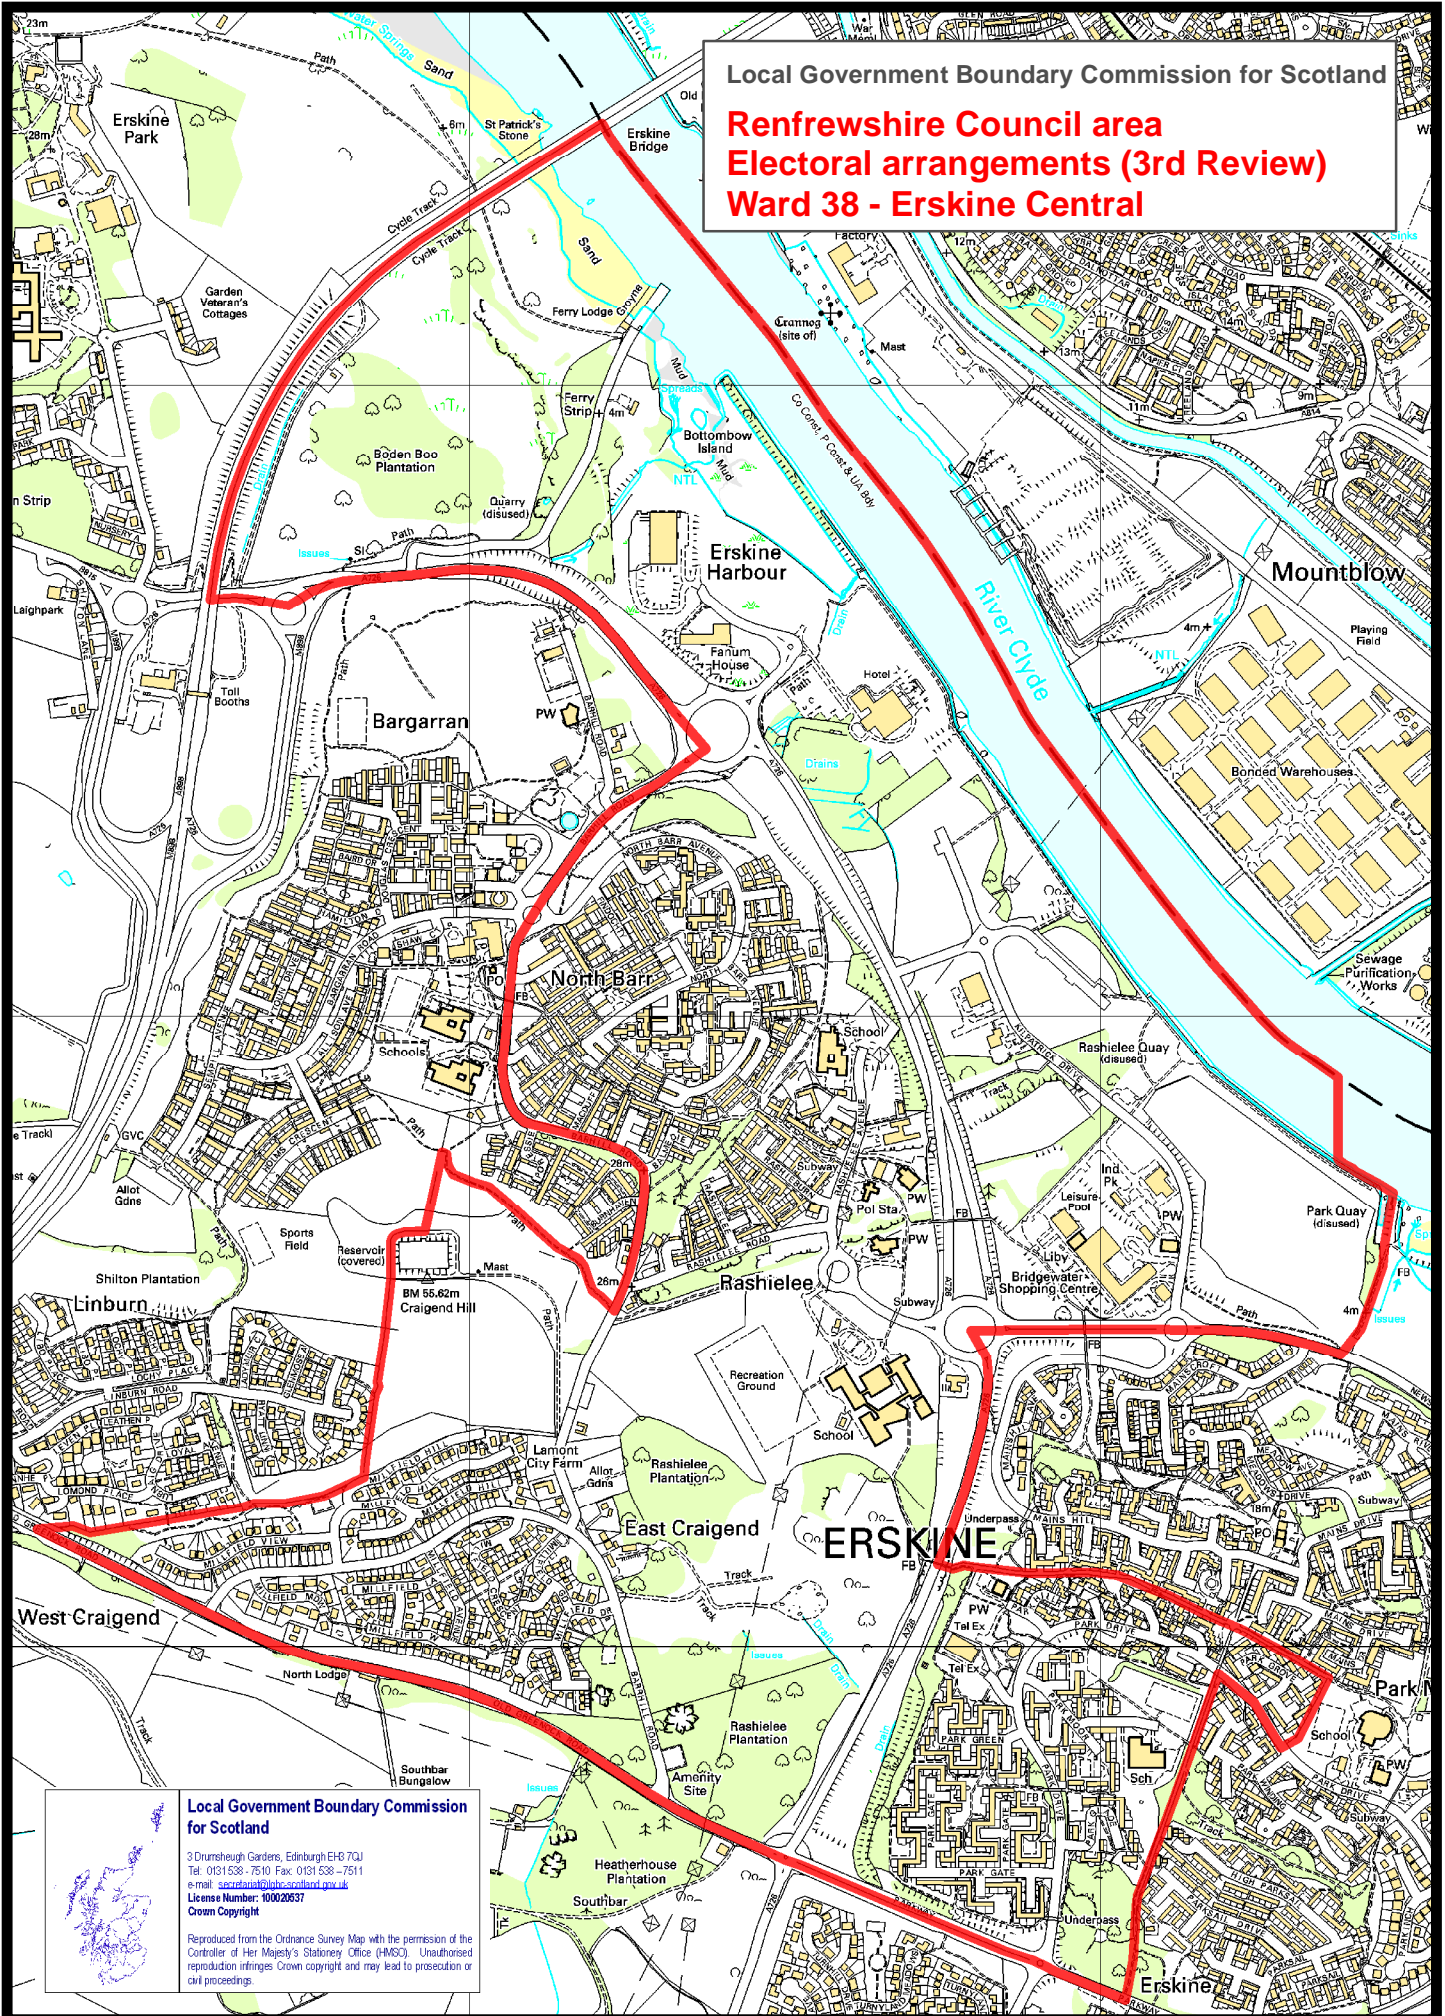

Local Government Boundary Commission for Scotland

**Renfrewshire Council area
Electoral arrangements (3rd Review)
Ward 38 - Erskine Central**

Local Government Boundary Commission for Scotland