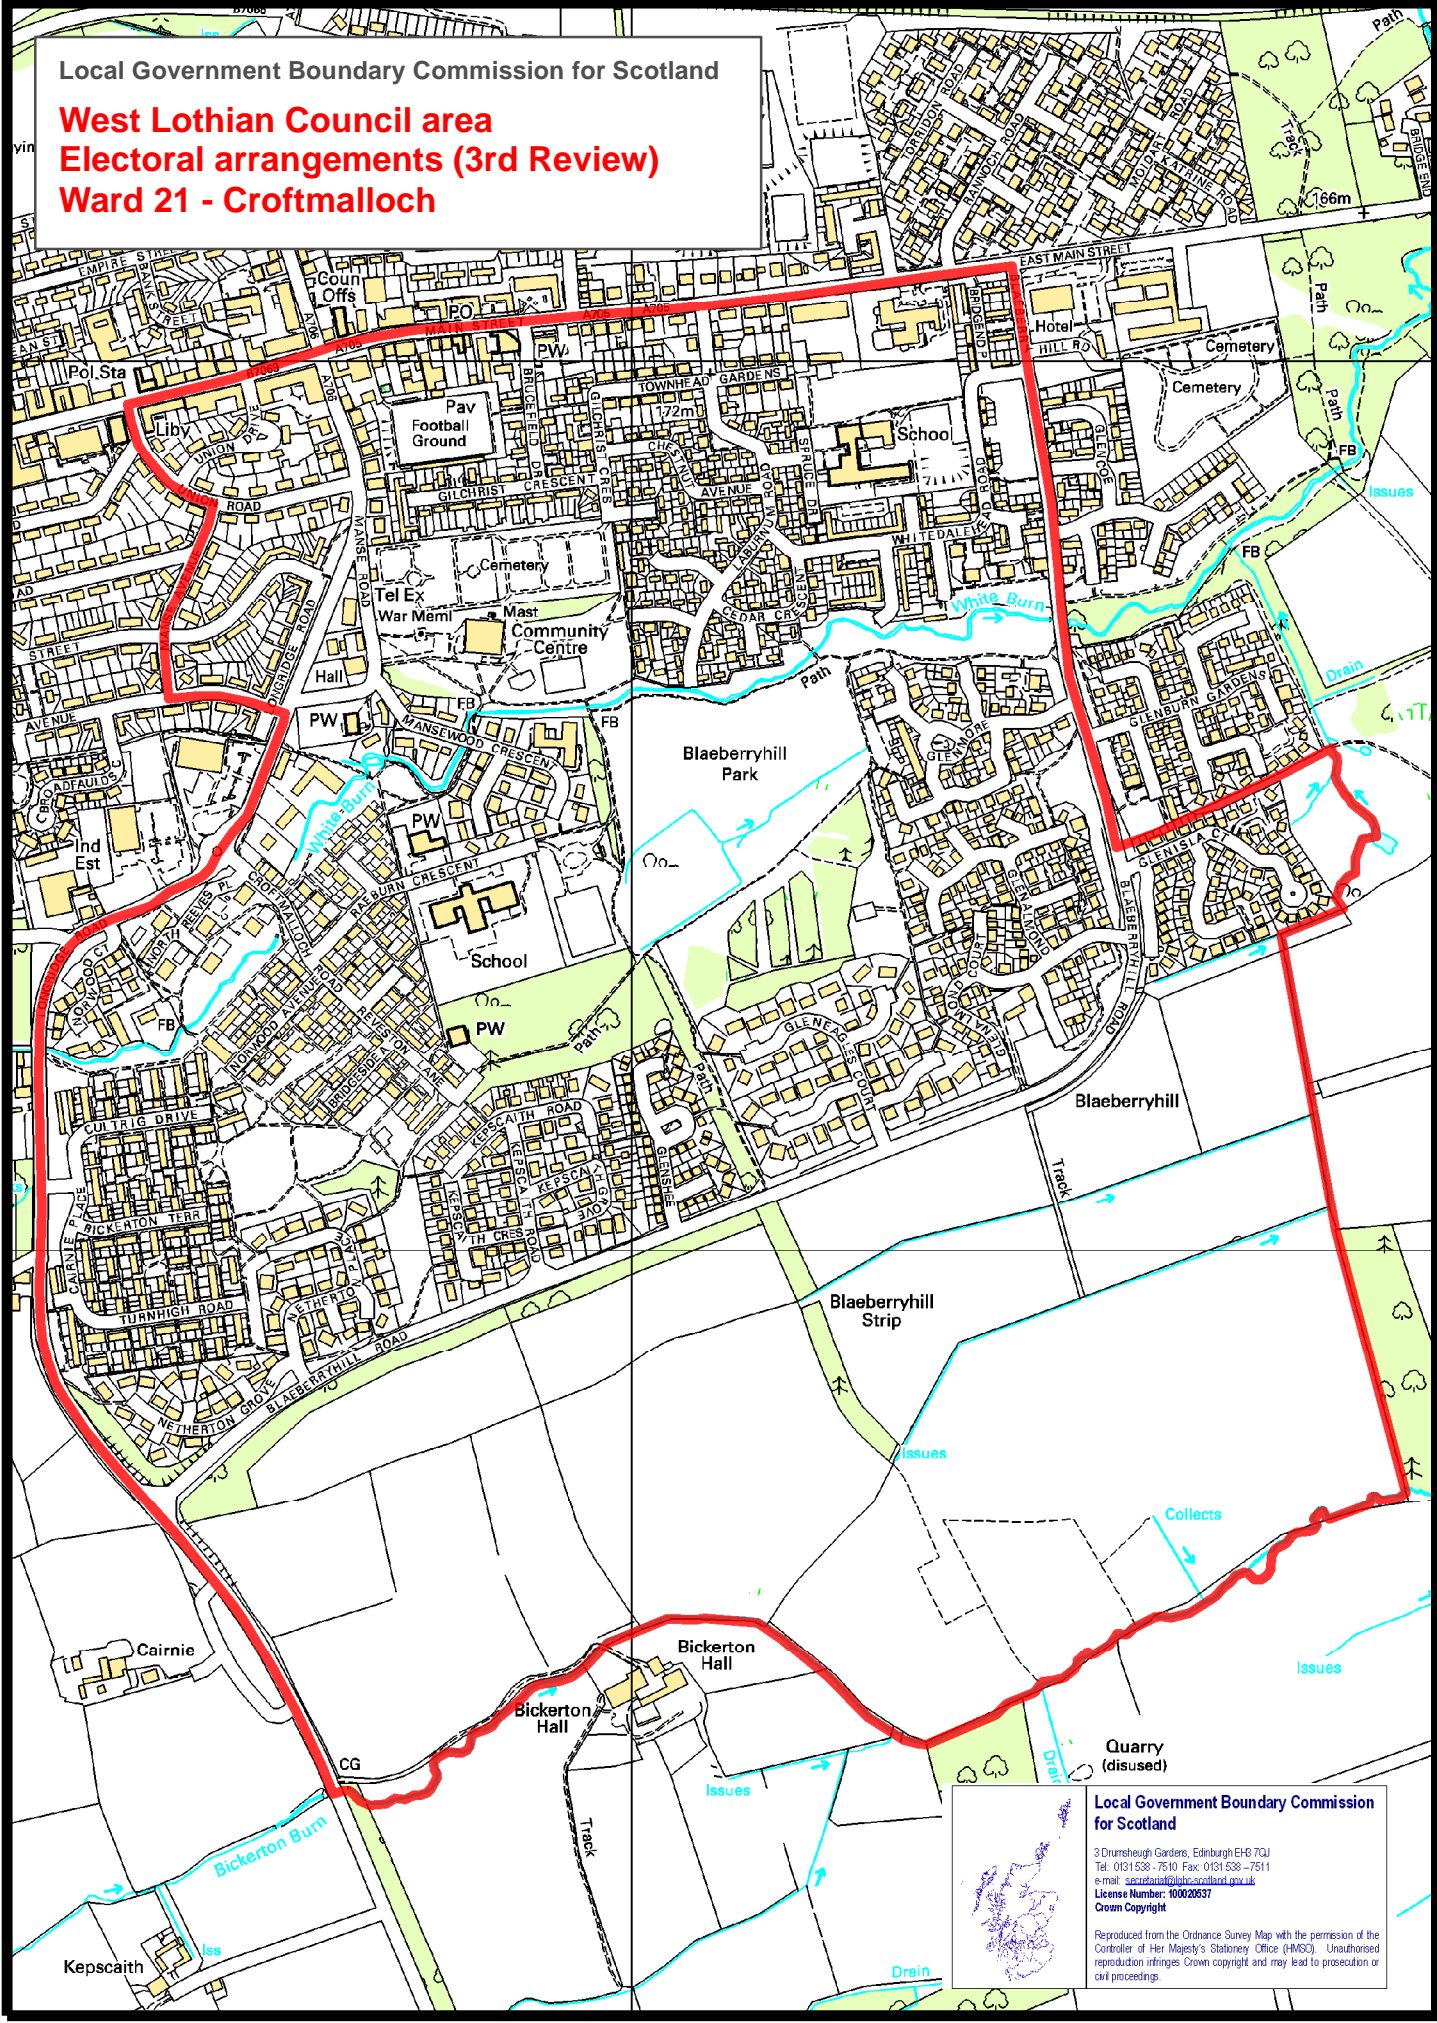

Local Government Boundary Commission for Scotland

**West Lothian Council area
Electoral arrangements (3rd Review)
Ward 21 - Croftmalloch**

Local Government Boundary Commission for Scotland