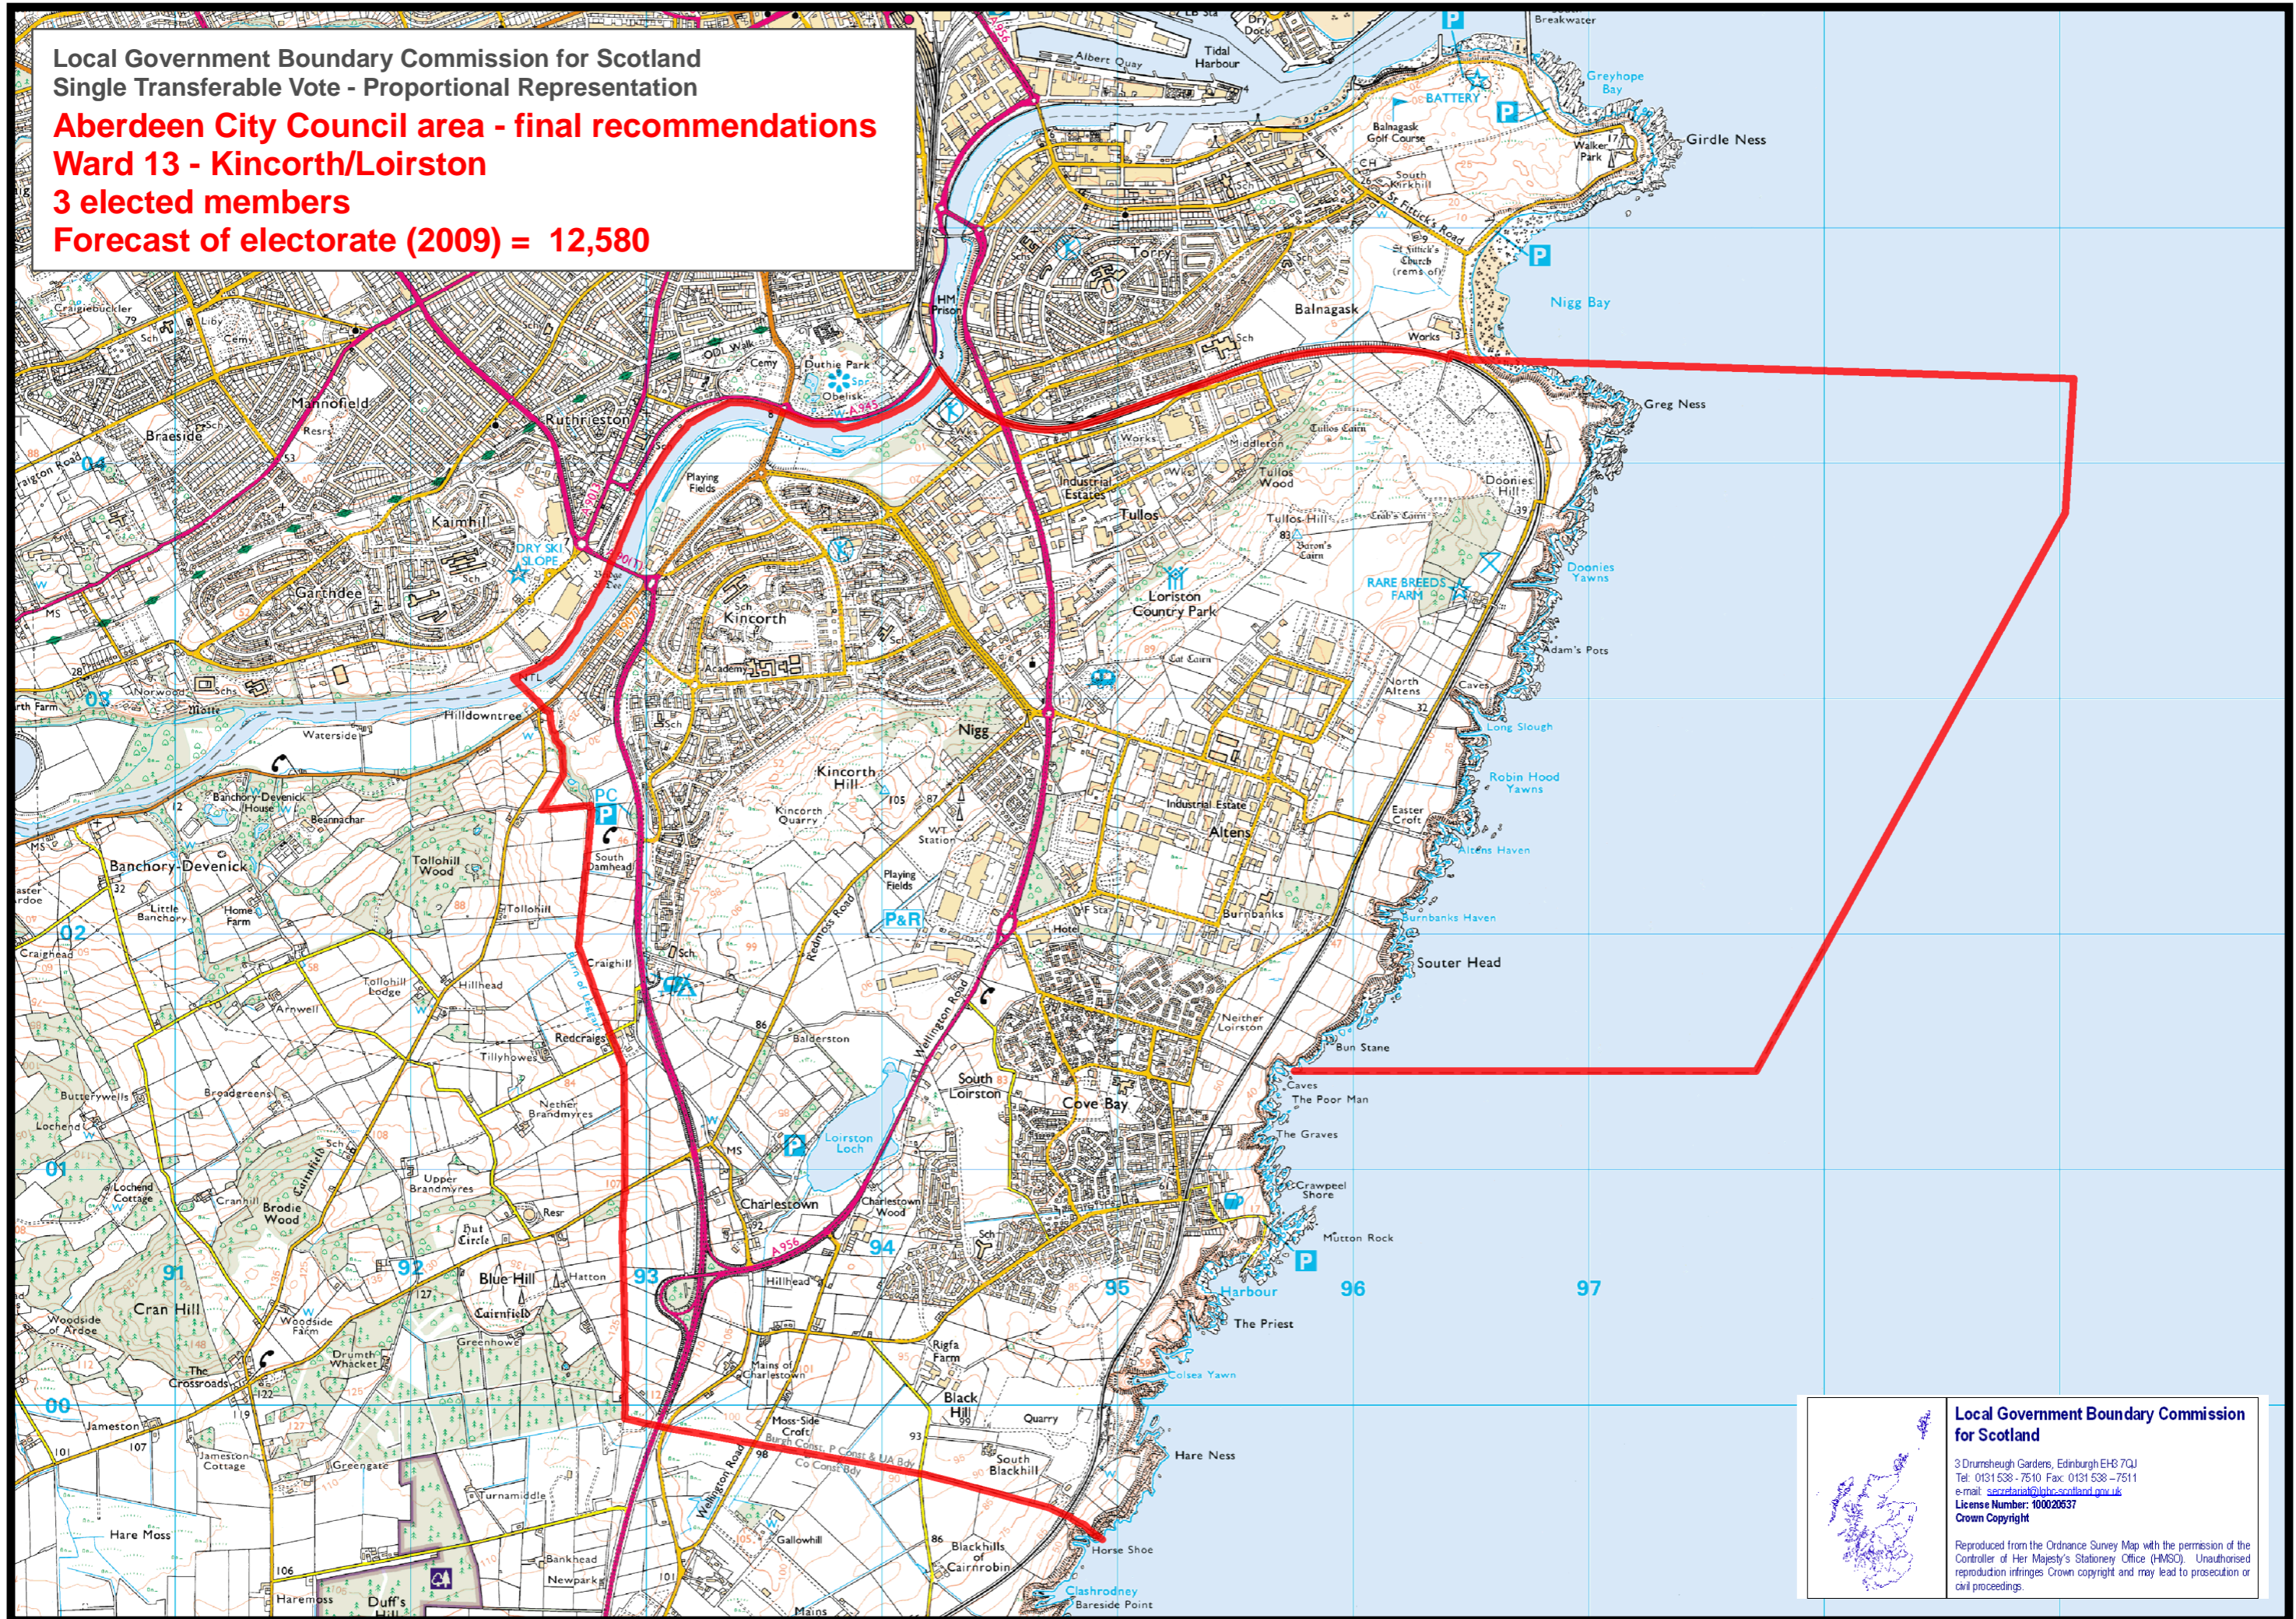

Local Government Boundary Commission for Scotland
Single Transferable Vote - Proportional Representation

Aberdeen City Council area - final recommendations
Ward 13 - Kincorth/Loirston
3 elected members
Forecast of electorate (2009) = 12,580

Reproduced from the Ordnance Survey Map with the permission of the Controller of Her Majesty's Stationery Office (HMSO). Unauthorised reproduction infringes Crown copyright and may lead to prosecution or civil proceedings.