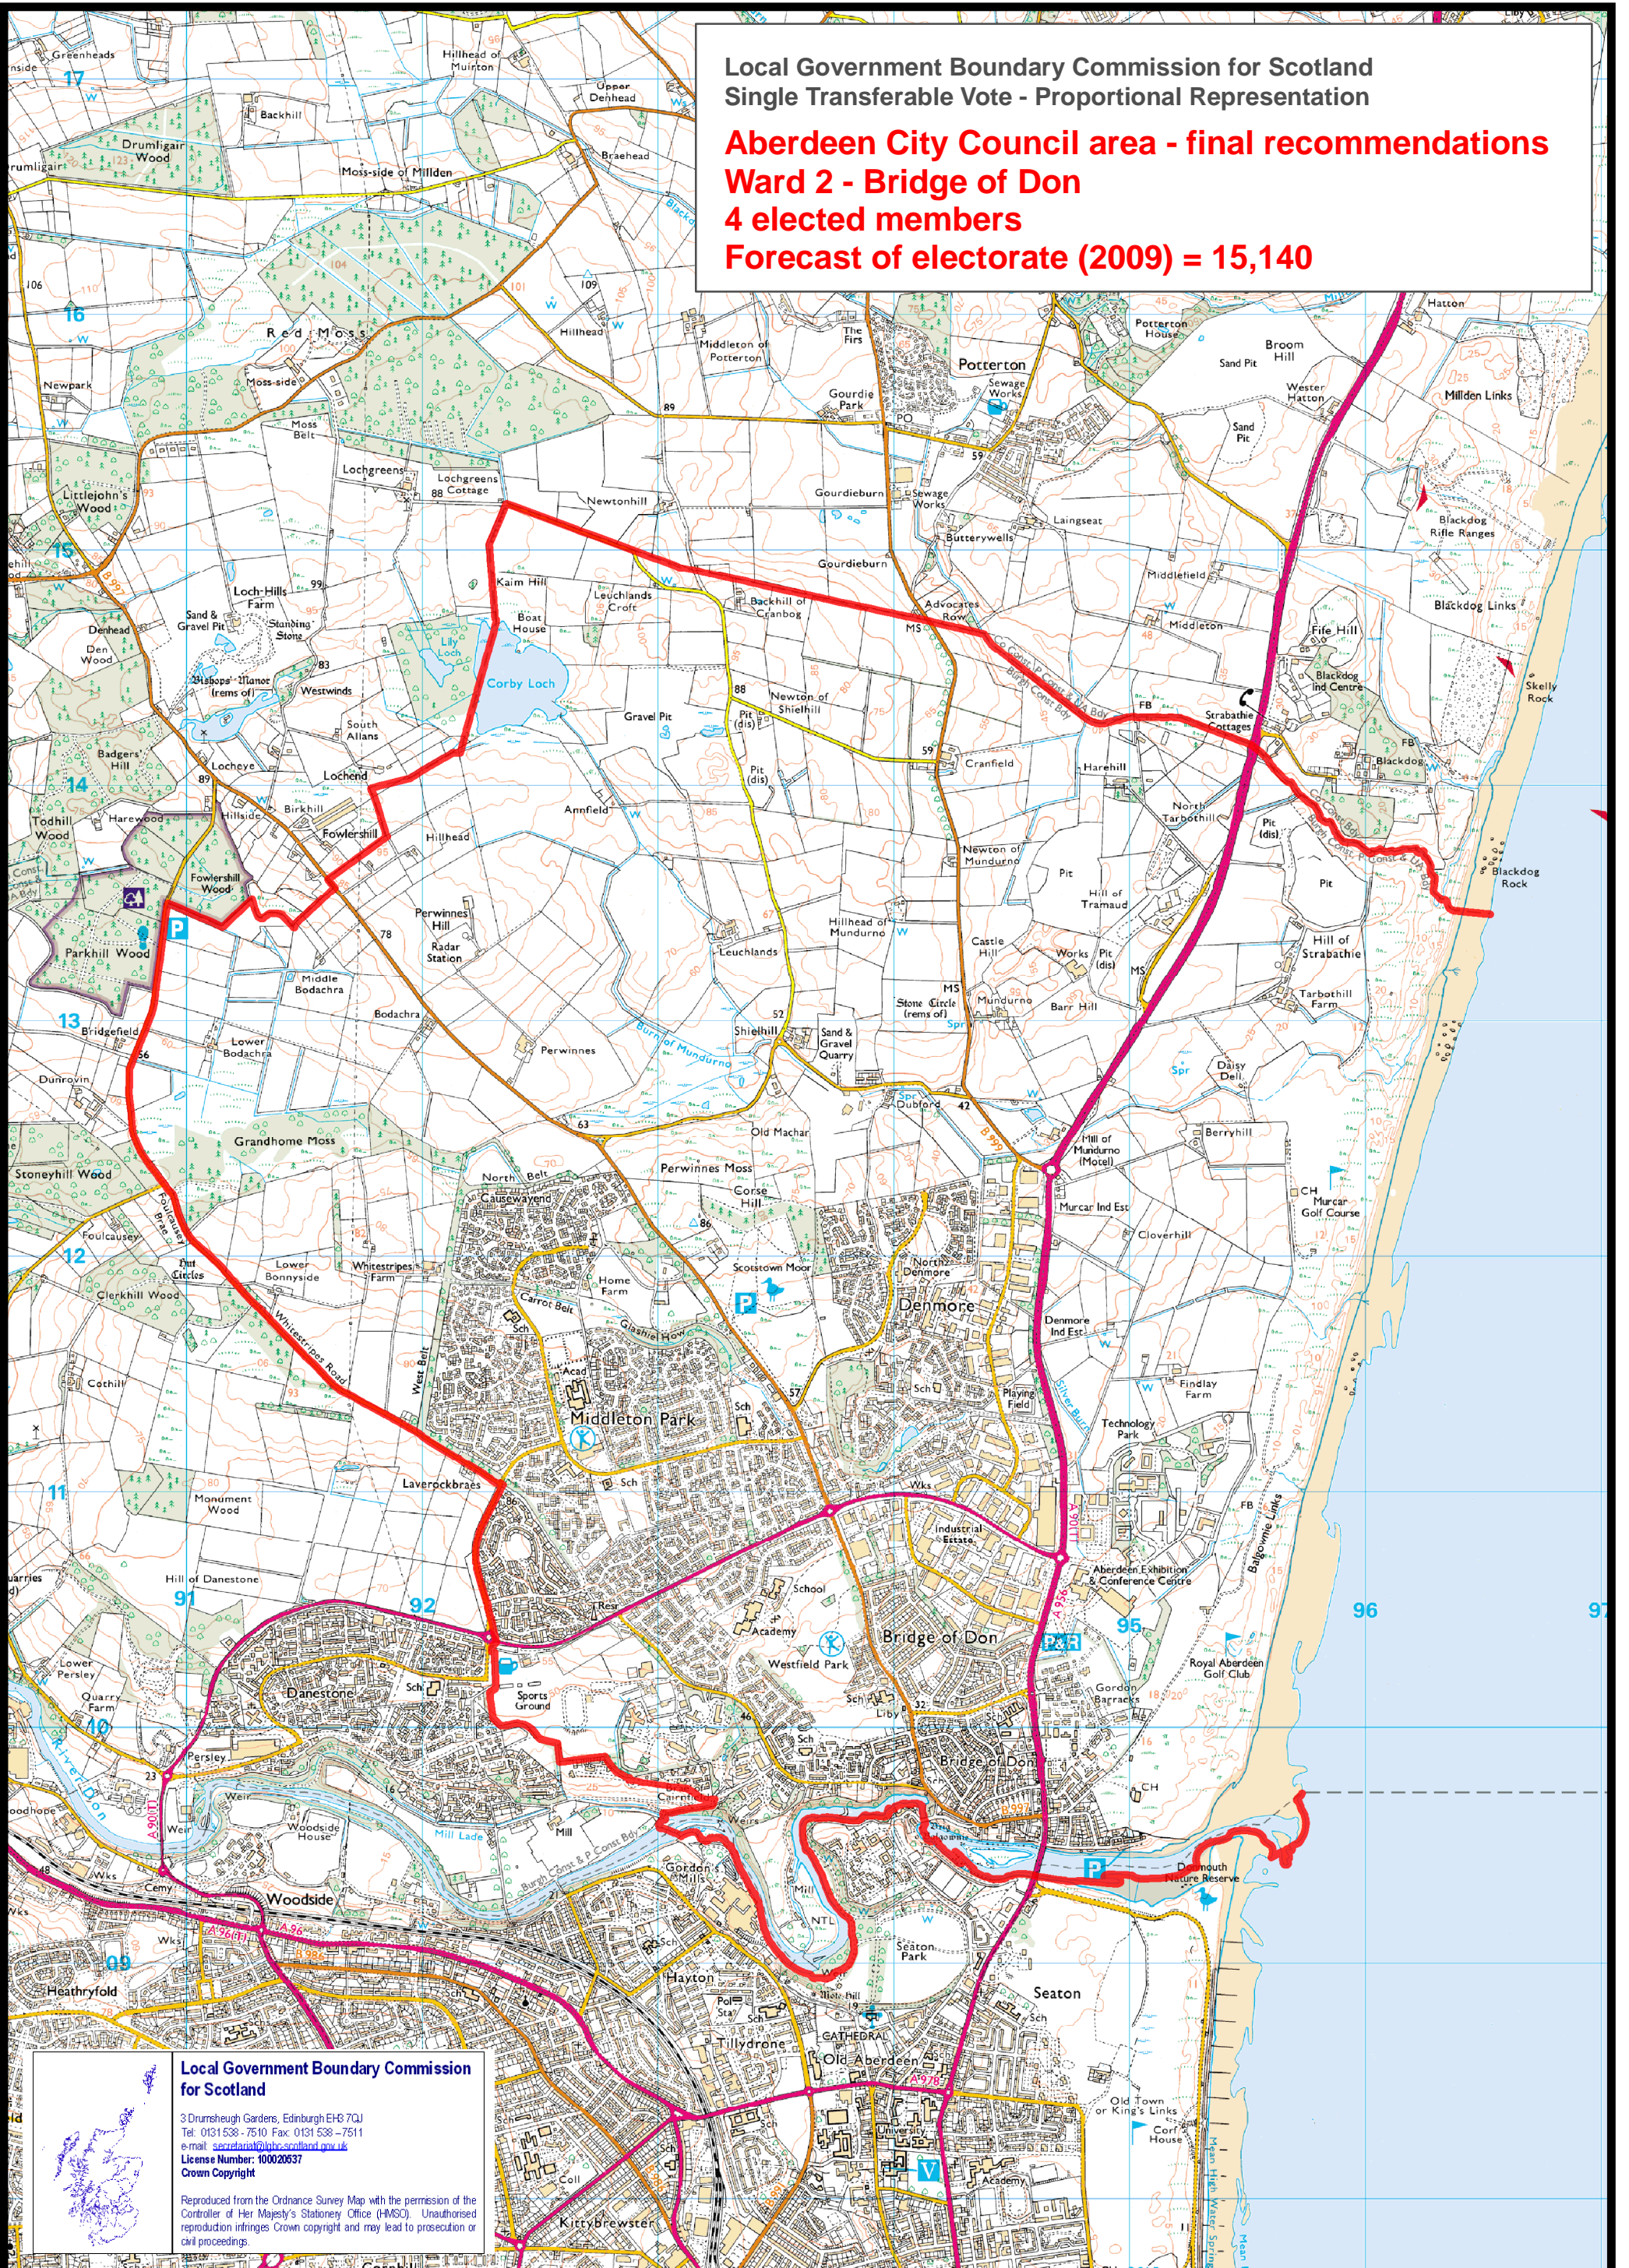

Local Government Boundary Commission for Scotland
Single Transferable Vote - Proportional Representation

Aberdeen City Council area - final recommendations
Ward 2 - Bridge of Don
4 elected members
Forecast of electorate (2009) = 15,140

Reproduced from the Ordnance Survey Map with the permission of the Controller of Her Majesty's Stationery Office (HMSO). Unauthorised reproduction infringes Crown copyright and may lead to prosecution or civil proceedings.