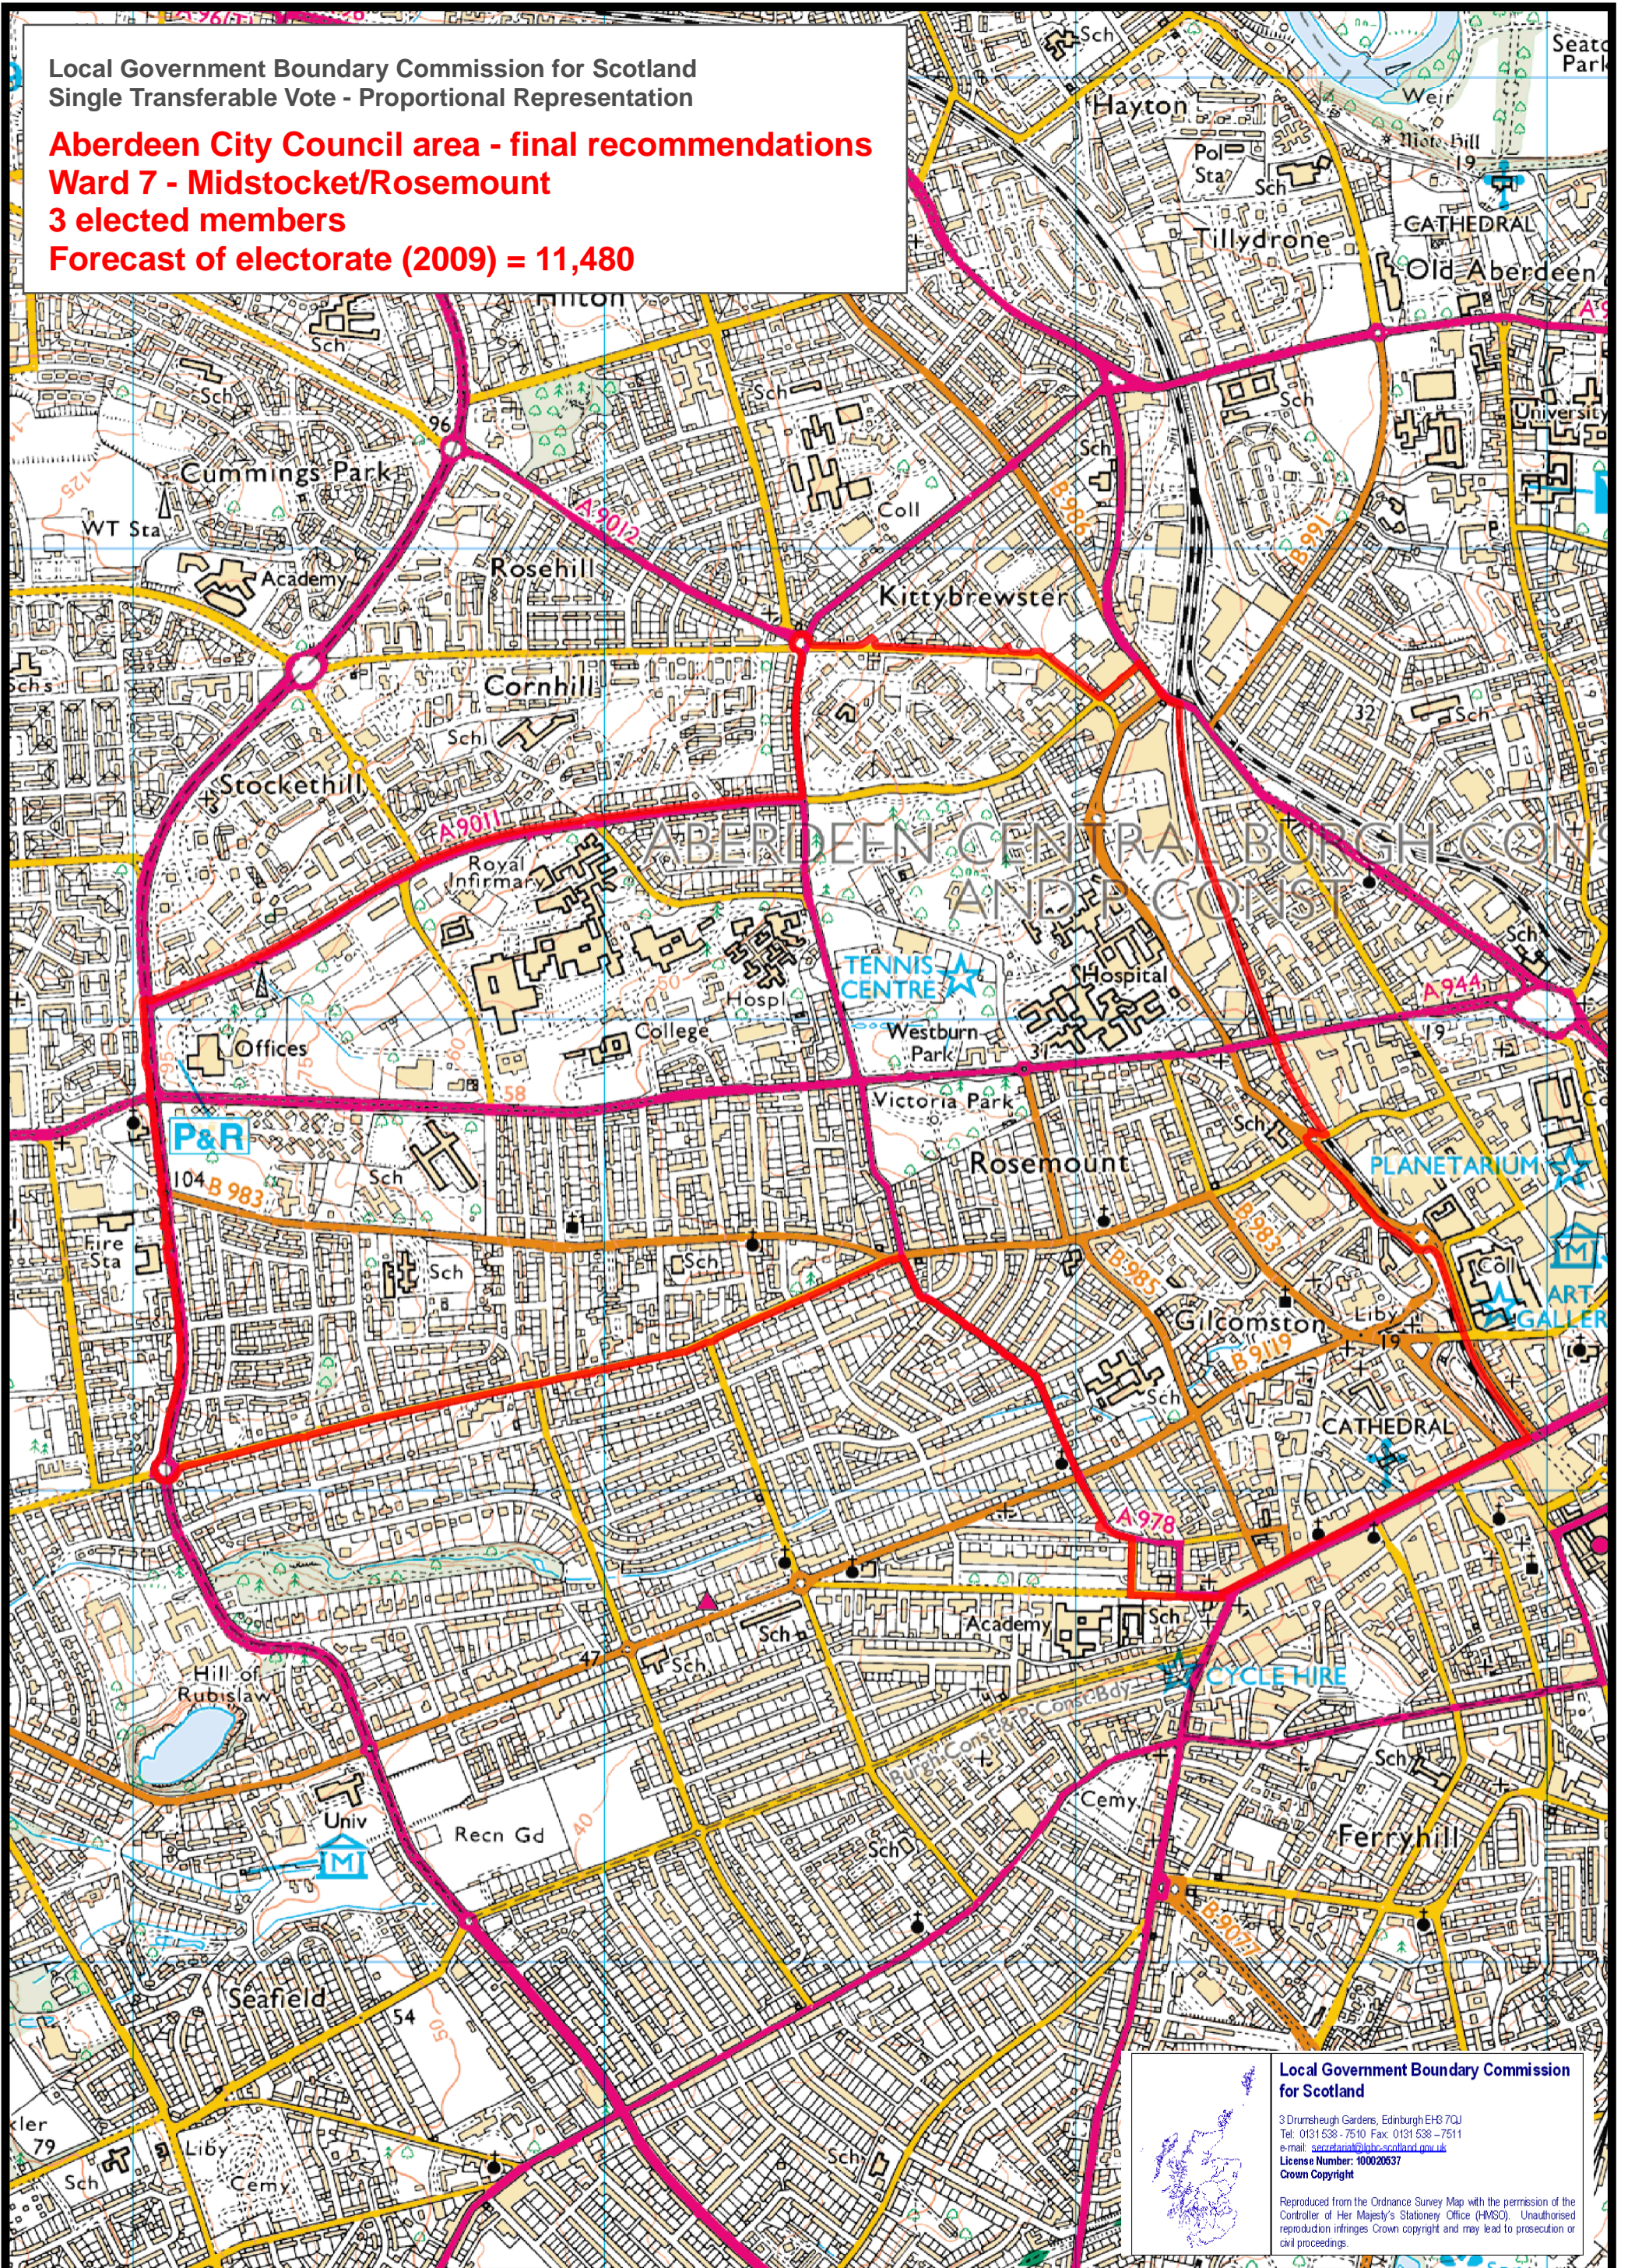

Local Government Boundary Commission for Scotland
Single Transferable Vote - Proportional Representation

Aberdeen City Council area - final recommendations
Ward 7 - Midstocket/Rosemount
3 elected members
Forecast of electorate (2009) = 11,480

Reproduced from the Ordnance Survey Map with the permission of the Controller of Her Majesty's Stationery Office (HMSO). Unauthorised reproduction infringes Crown copyright and may lead to prosecution or civil proceedings.