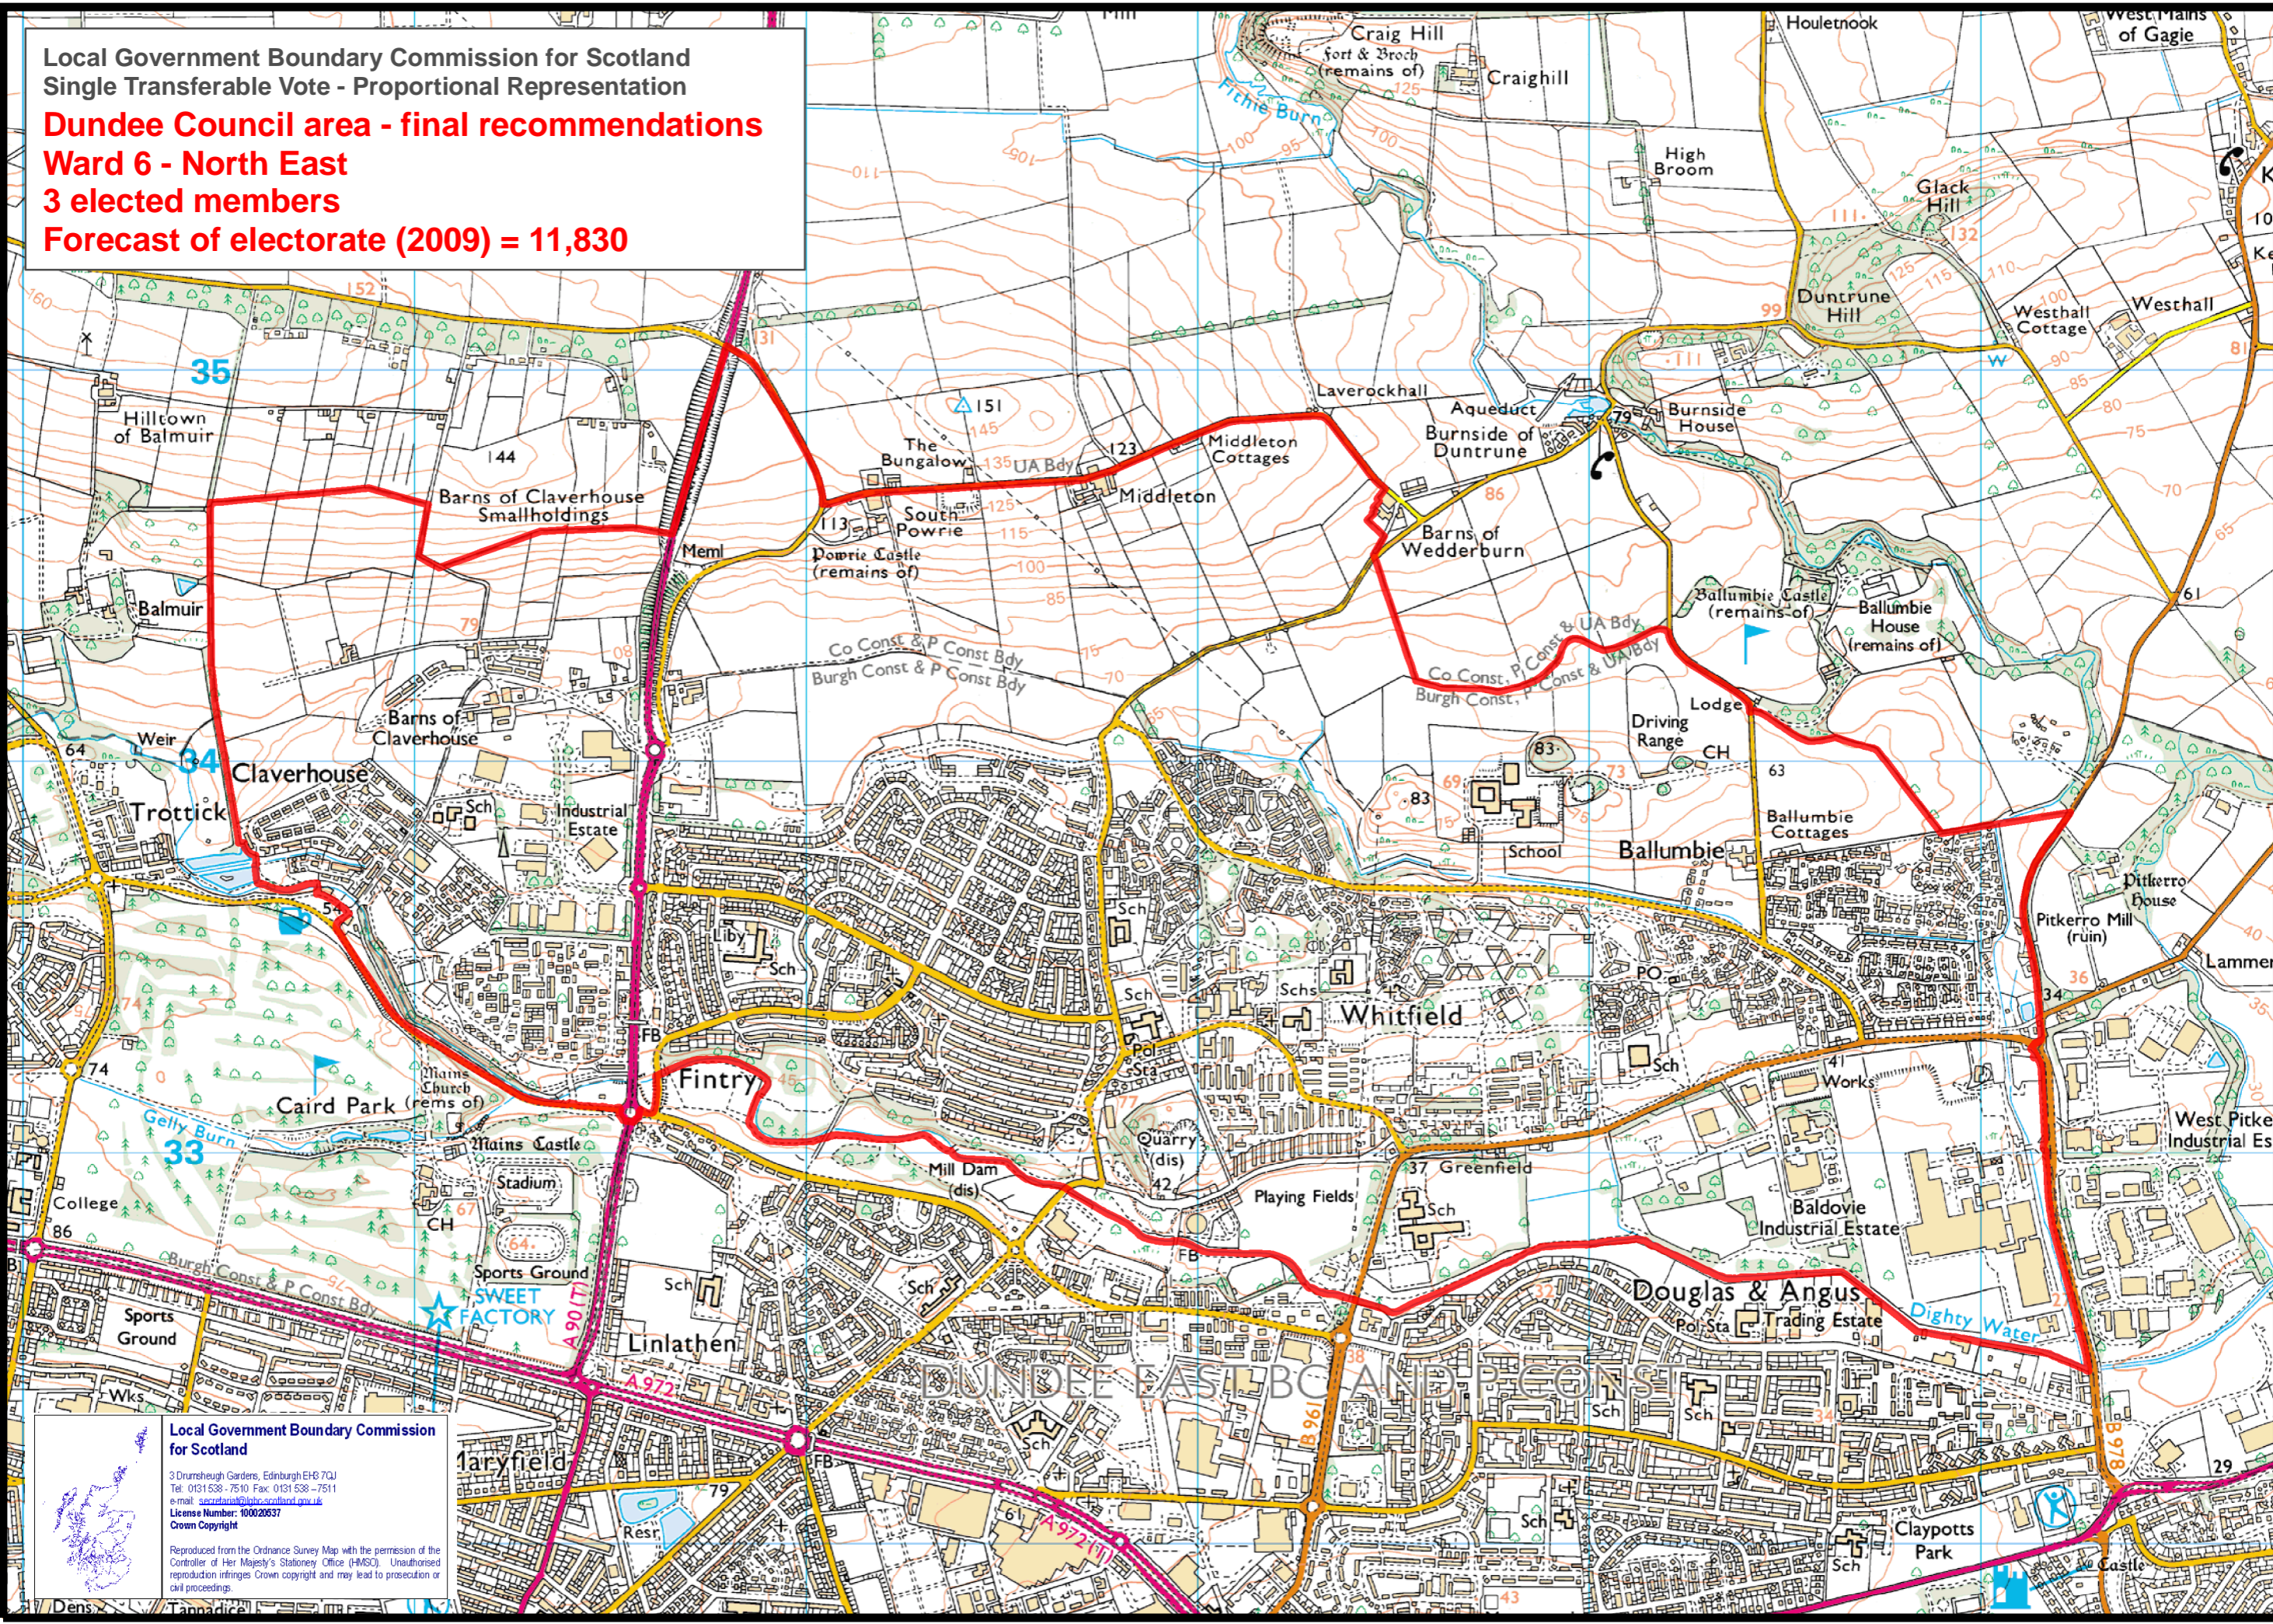

Local Government Boundary Commission for Scotland
 Single Transferable Vote - Proportional Representation
Dundee Council area - final recommendations
Ward 6 - North East
3 elected members
Forecast of electorate (2009) = 11,830

Local Government Boundary Commission for Scotland
 3 Drumshugh Gardens, Edinburgh EH3 7QJ
 Tel: 0131 538 7510 Fax: 0131 538 7511
 e-mail: enquiries@lgbc.scotland.nhs.gov.uk
 License Number: 100028937
 Crown Copyright
 Reproduced from the Ordnance Survey Map with the permission of the Controller of Her Majesty's Stationery Office (HMCO). Unauthorised reproduction infringes Crown copyright and may lead to prosecution or civil proceedings.