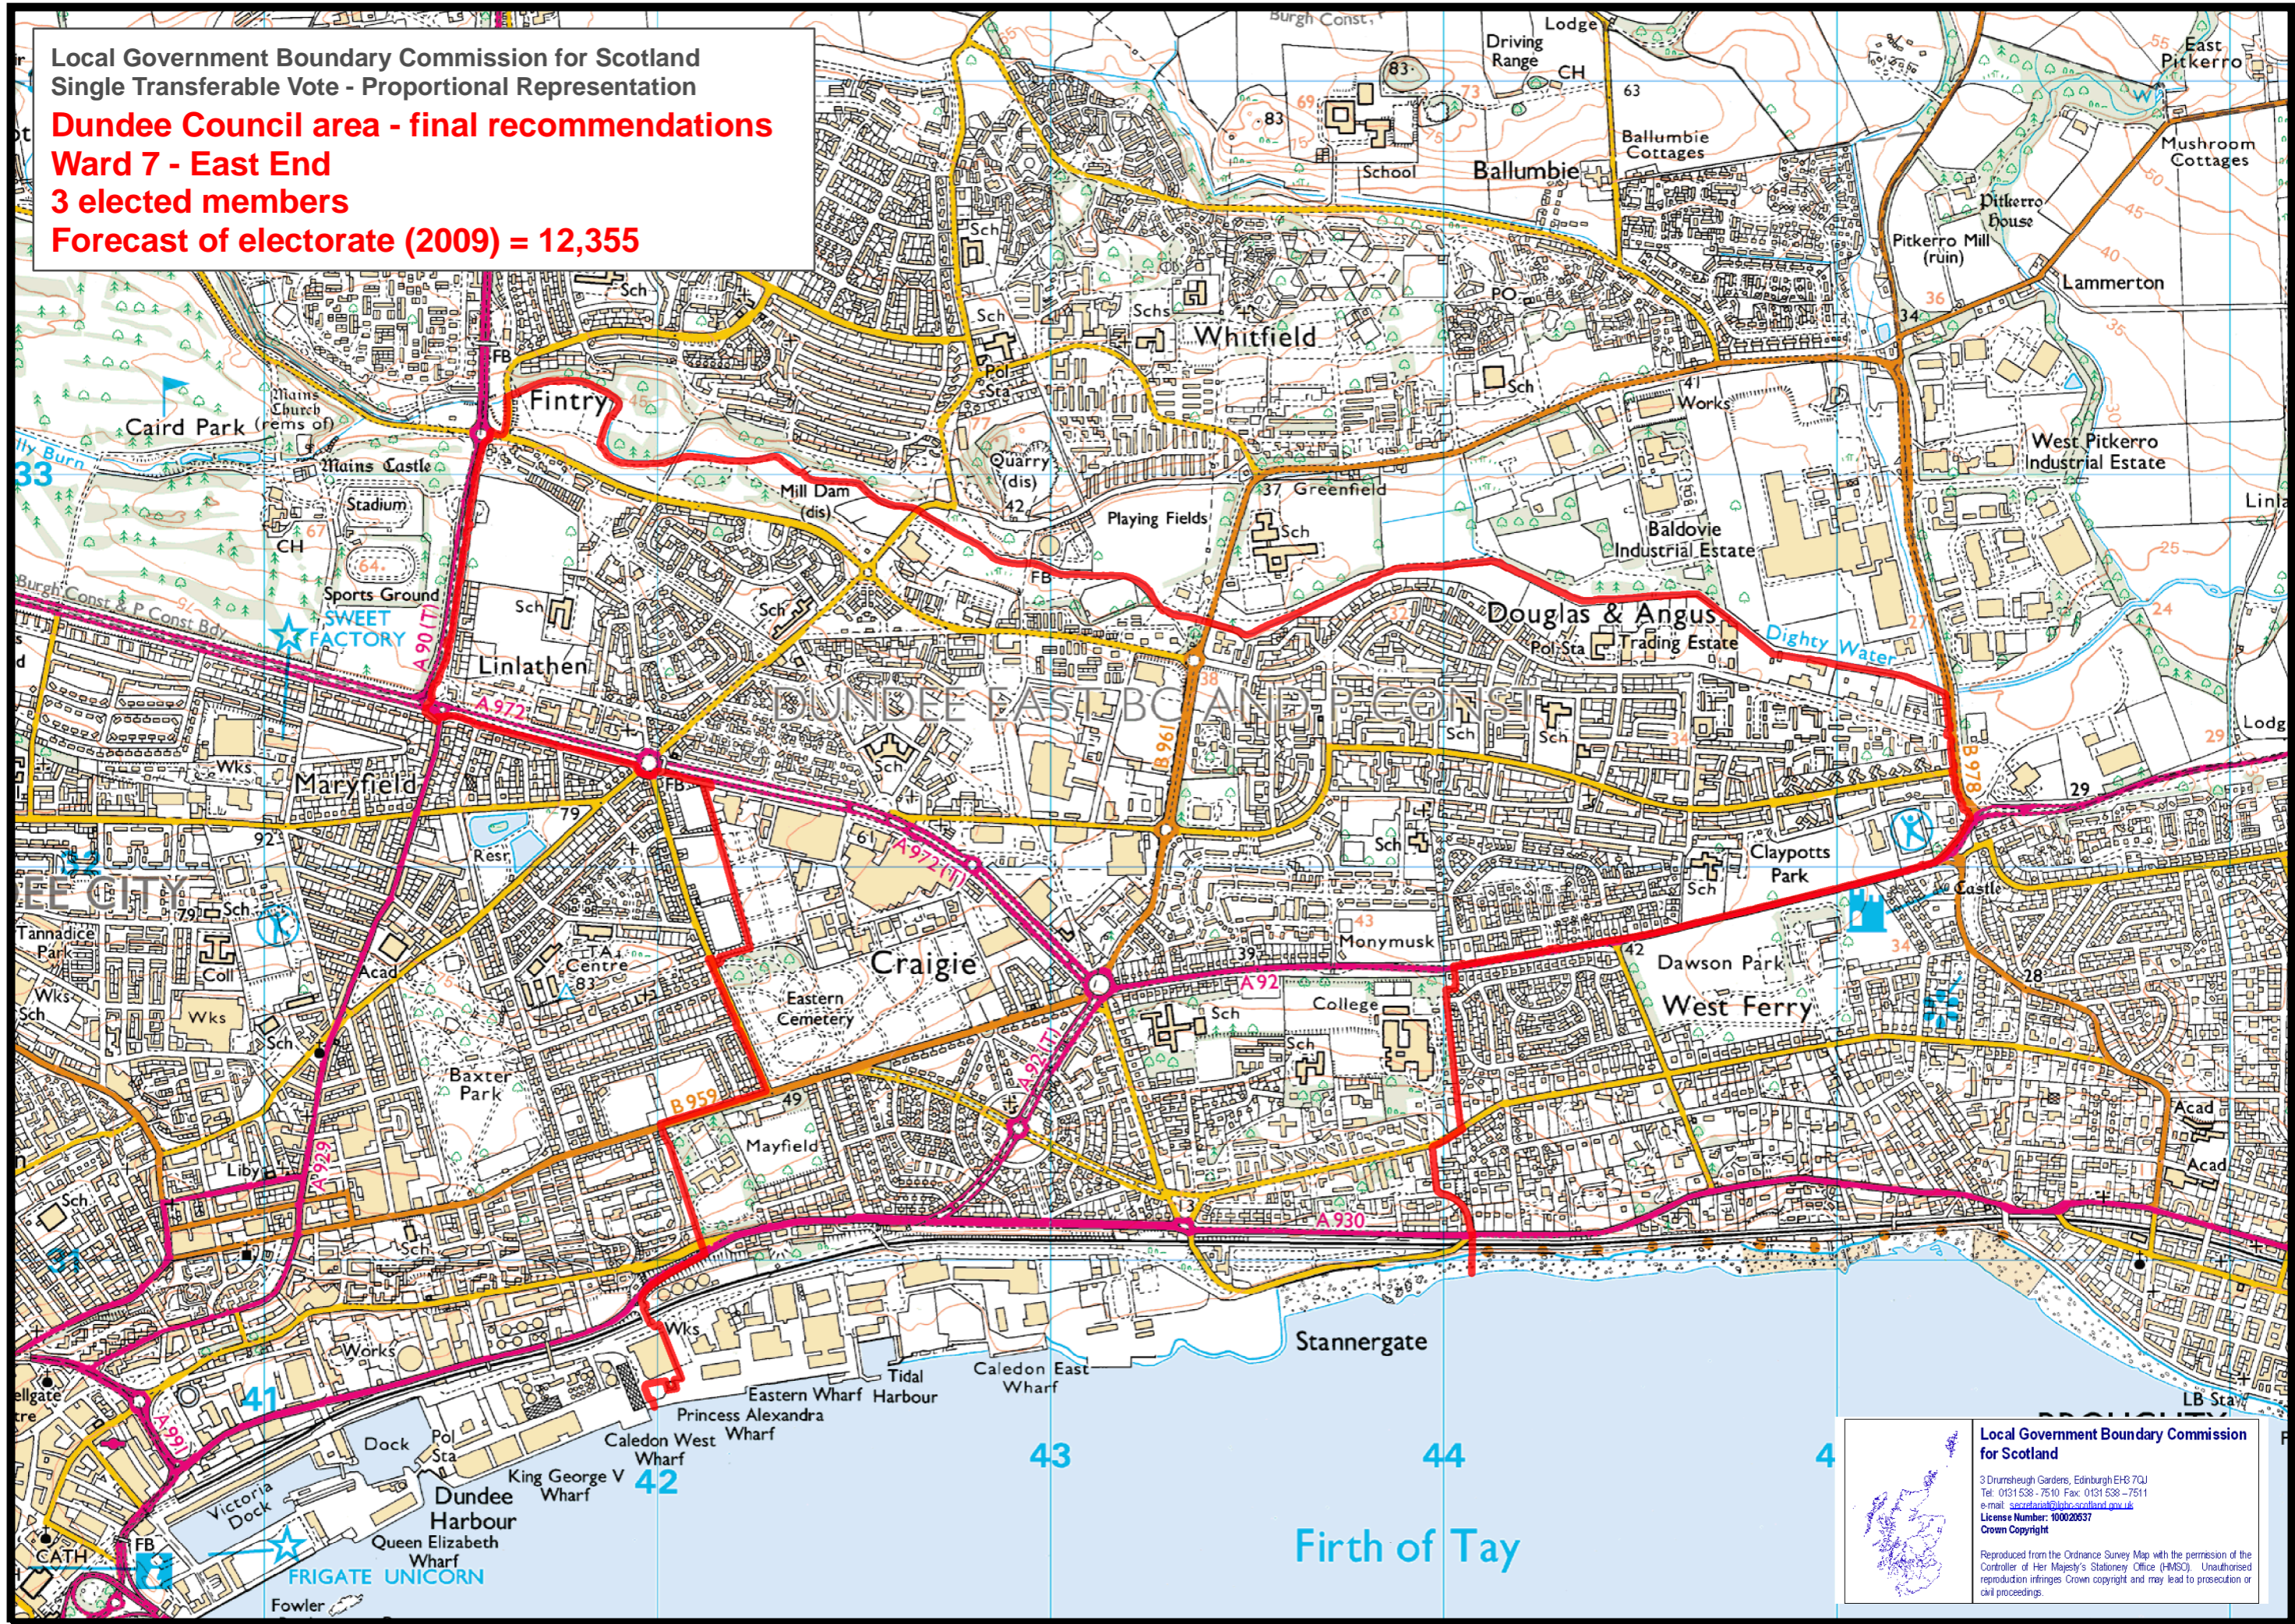

Local Government Boundary Commission for Scotland
 Single Transferable Vote - Proportional Representation
Dundee Council area - final recommendations
Ward 7 - East End
3 elected members
Forecast of electorate (2009) = 12,355

Reproduced from the Ordnance Survey Map with the permission of the Controller of Her Majesty's Stationery Office (HMSO). Unauthorised reproduction infringes Crown copyright and may lead to prosecution or civil proceedings.