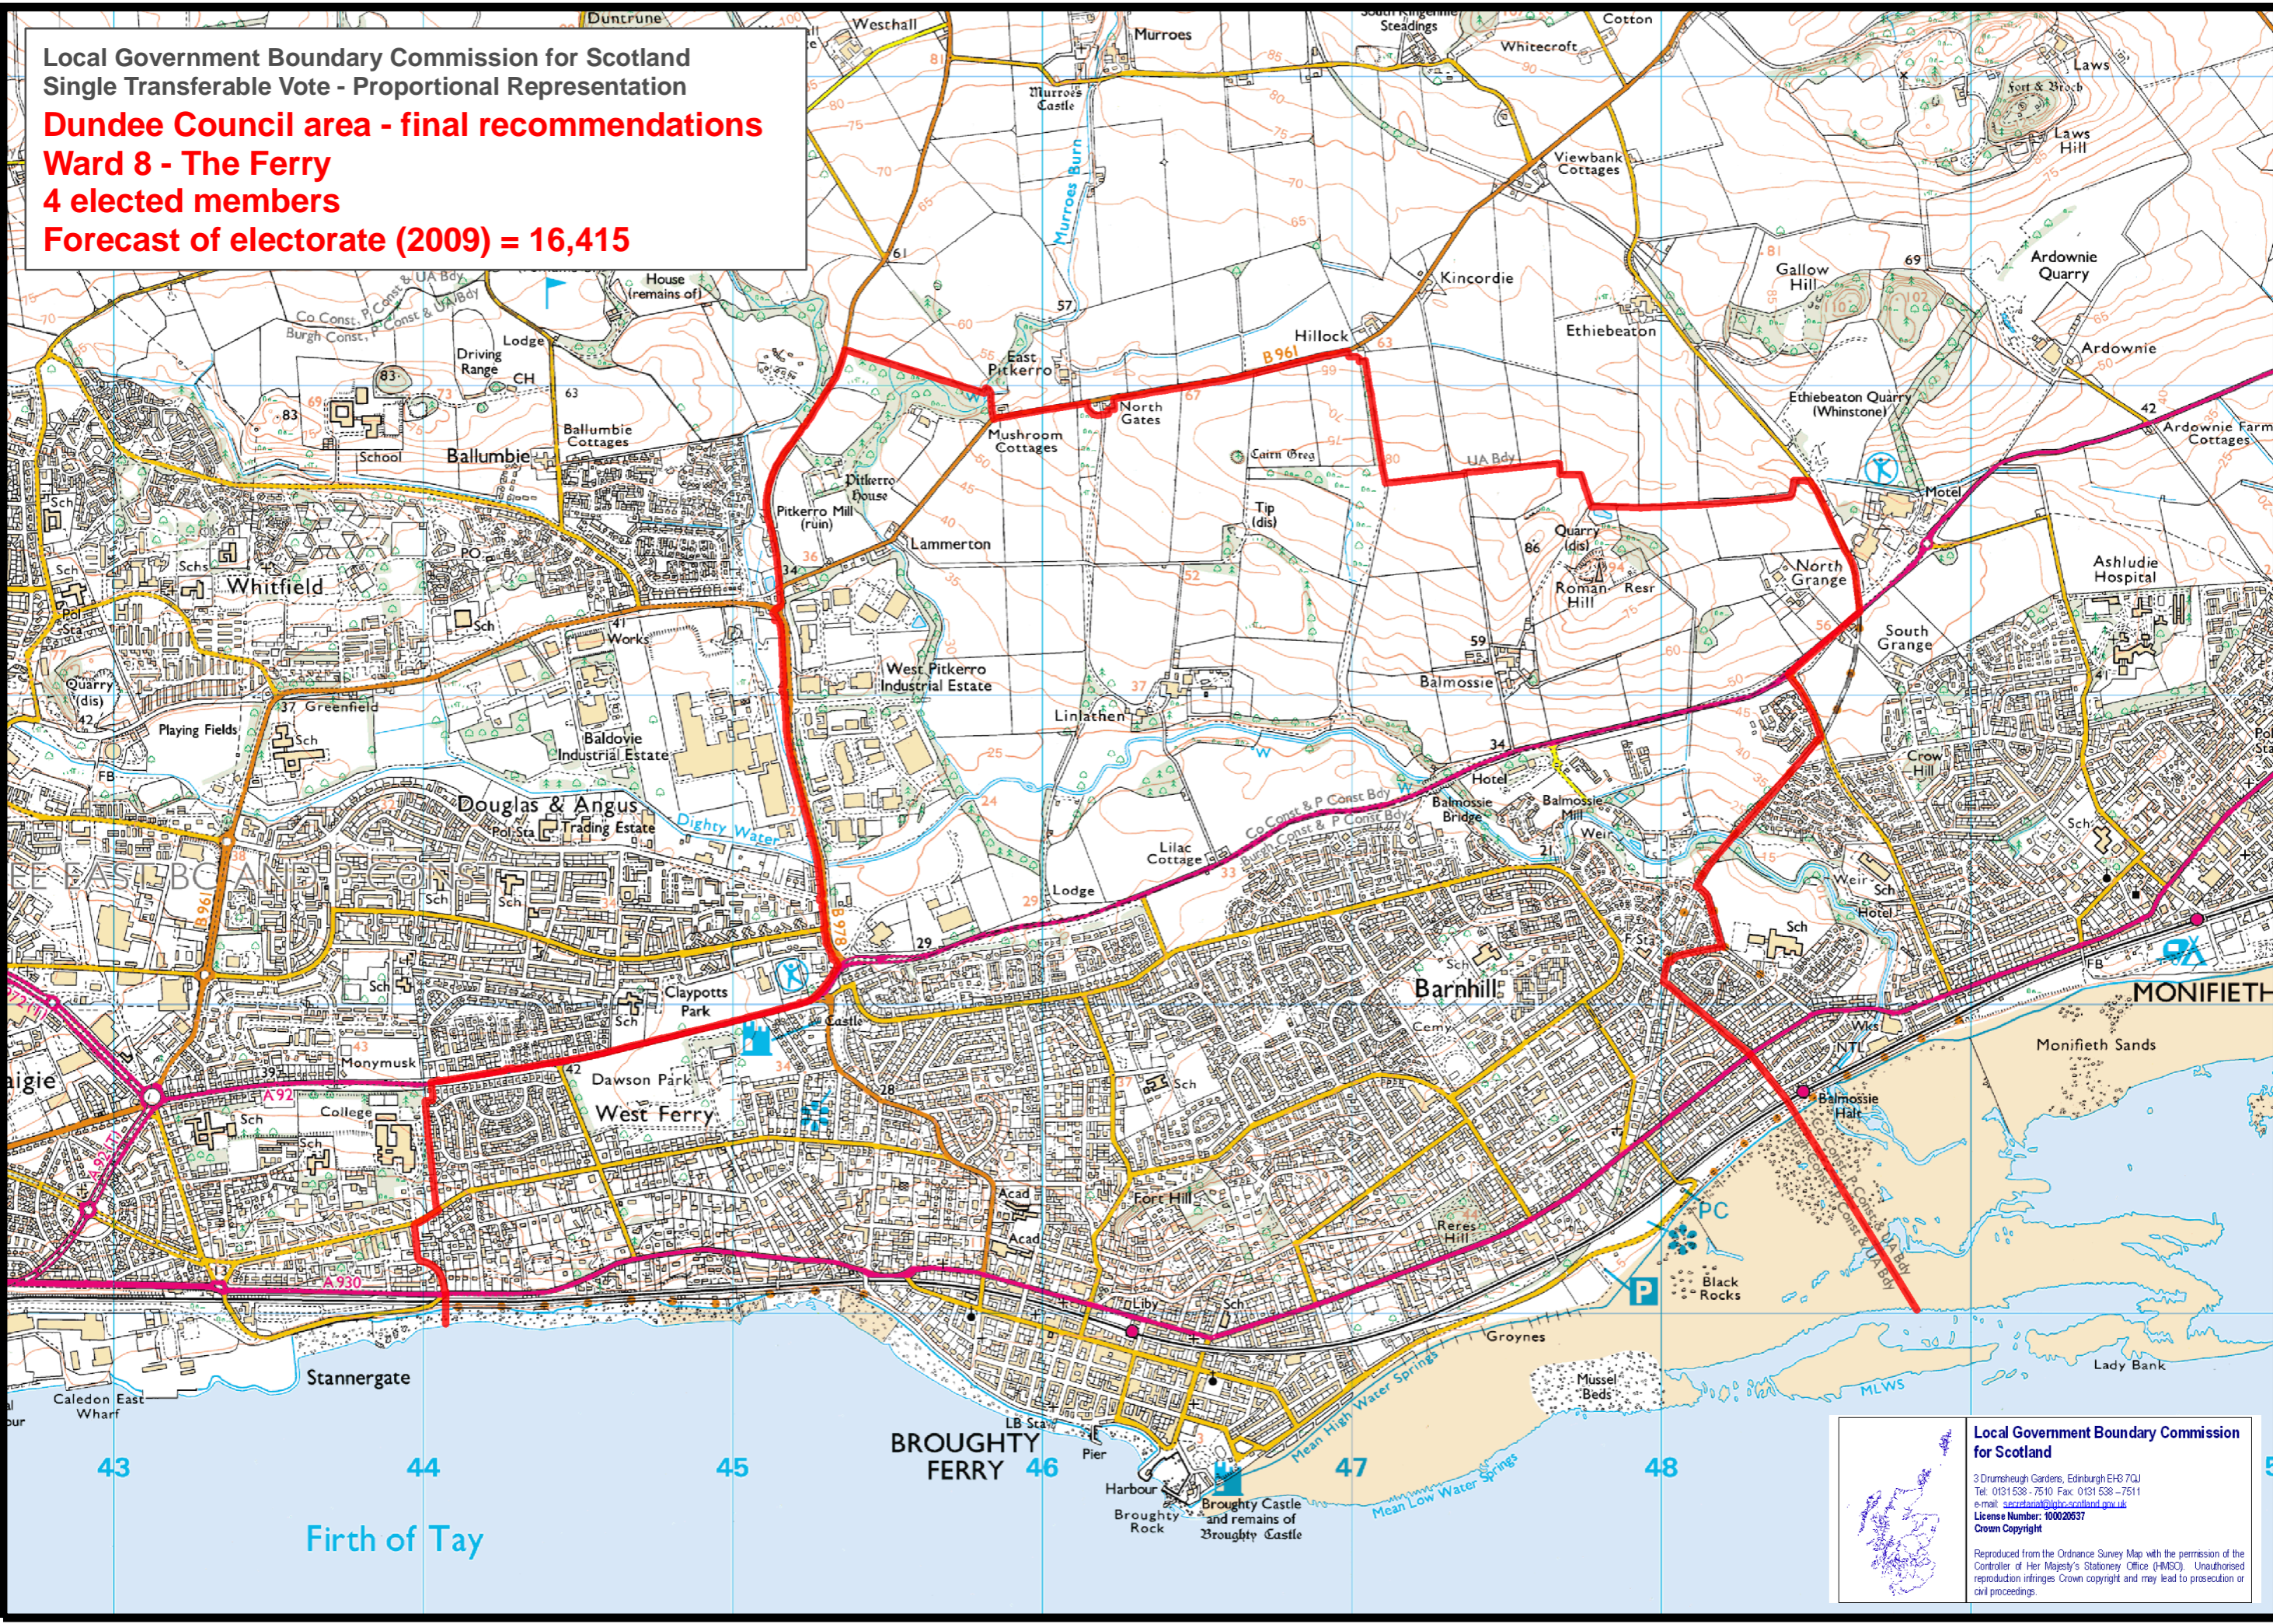

Local Government Boundary Commission for Scotland
 Single Transferable Vote - Proportional Representation
Dundee Council area - final recommendations
Ward 8 - The Ferry
4 elected members
Forecast of electorate (2009) = 16,415

Reproduced from the Ordnance Survey Map with the permission of the Controller of Her Majesty's Stationery Office (HMSO). Unauthorised reproduction infringes Crown copyright and may lead to prosecution or civil proceedings.