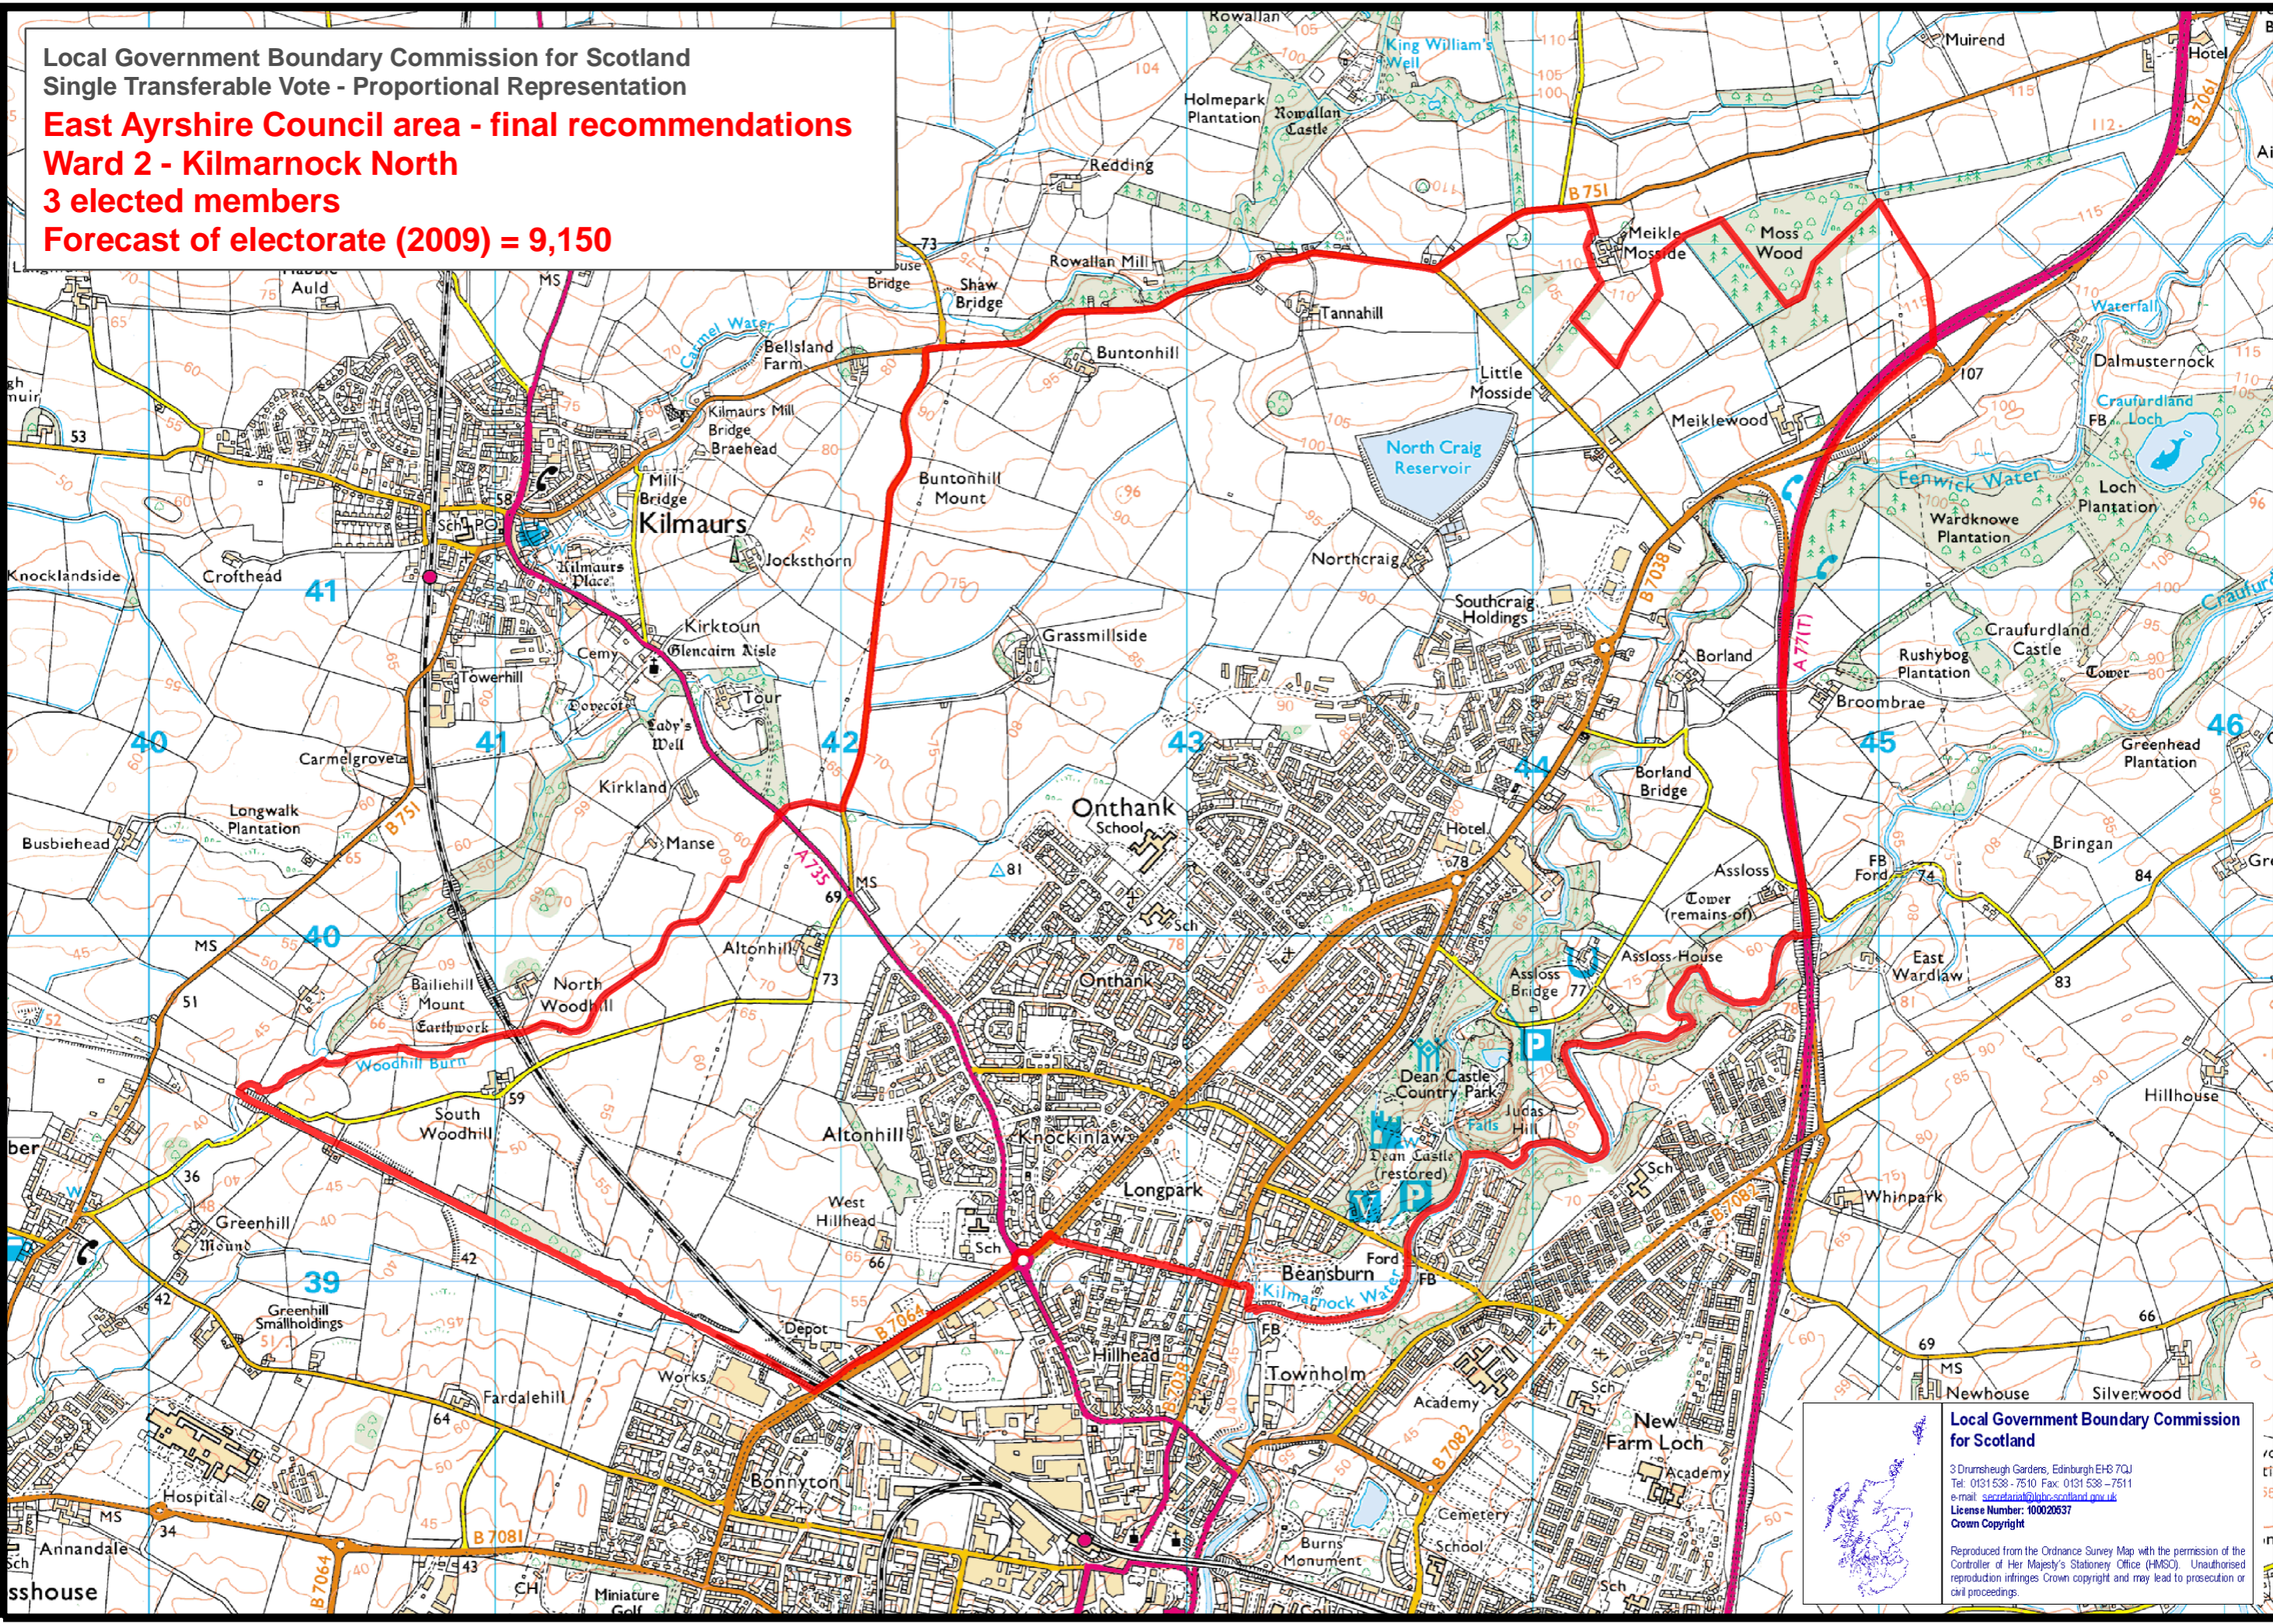

Local Government Boundary Commission for Scotland
Single Transferable Vote - Proportional Representation

East Ayrshire Council area - final recommendations
Ward 2 - Kilmarnock North
3 elected members
Forecast of electorate (2009) = 9,150

Reproduced from the Ordnance Survey Map with the permission of the Controller of Her Majesty's Stationery Office (HMSO). Unauthorised reproduction infringes Crown copyright and may lead to prosecution or civil proceedings.