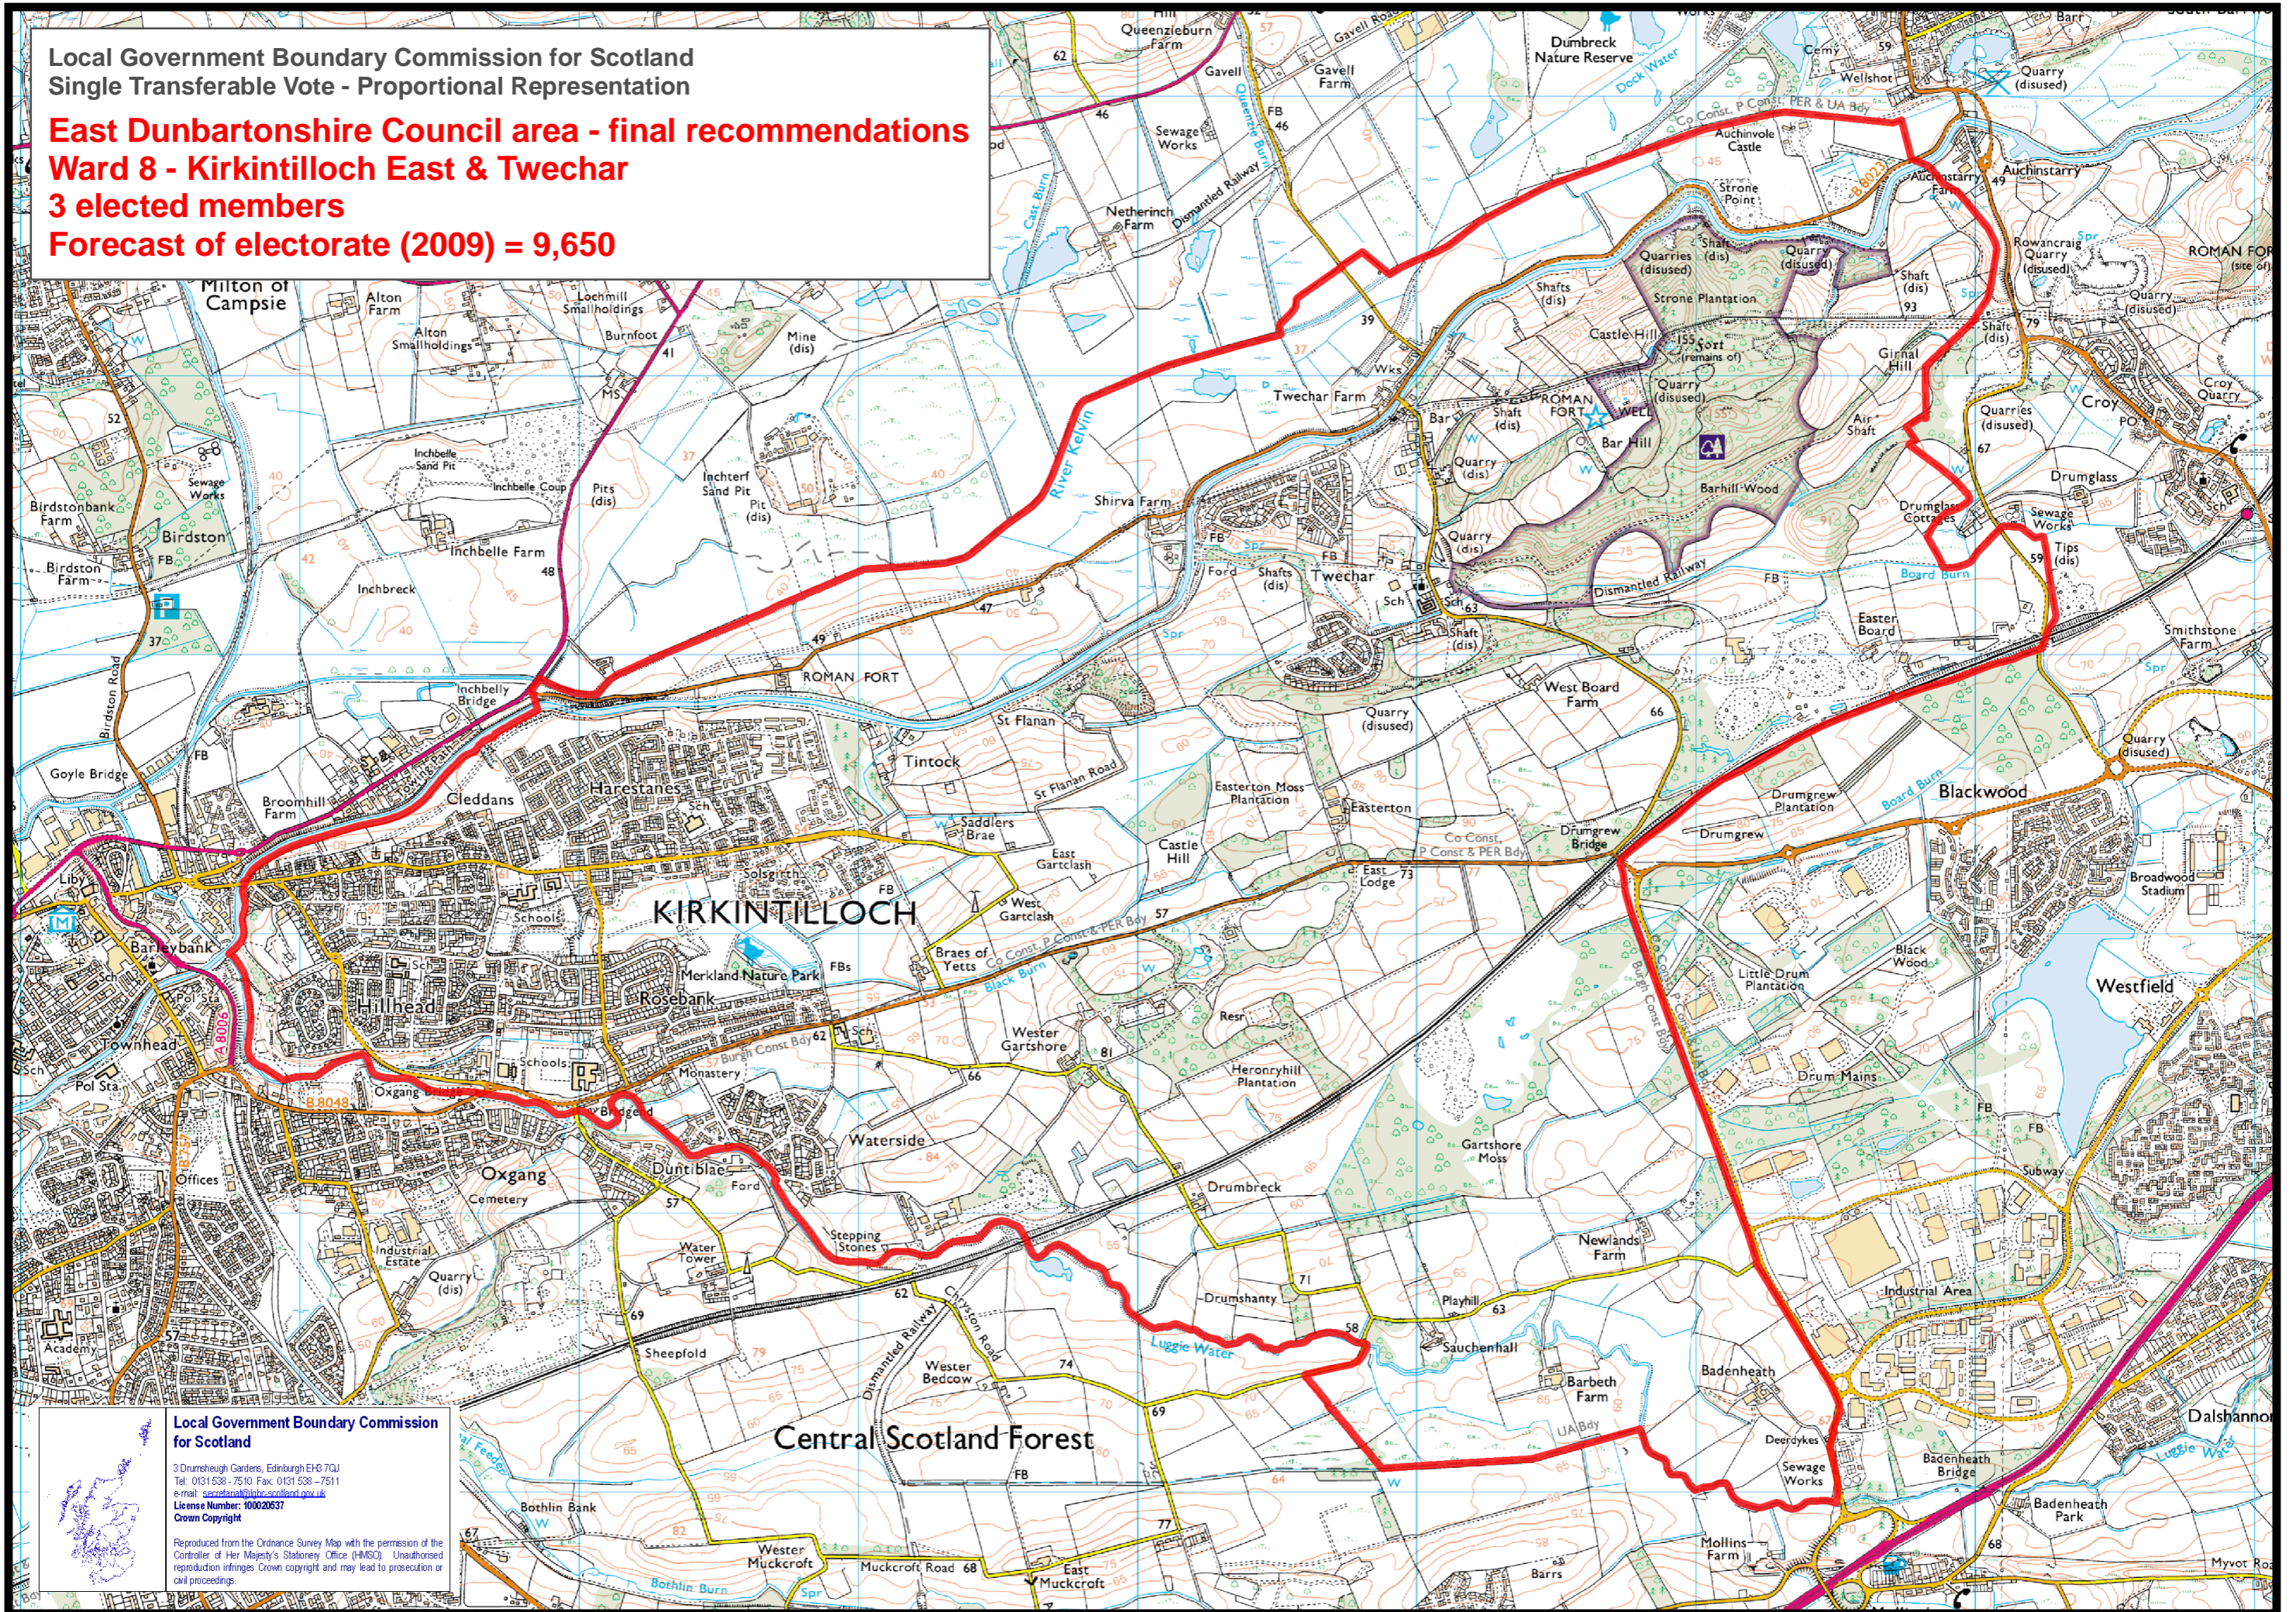

Local Government Boundary Commission for Scotland
Single Transferable Vote - Proportional Representation

East Dunbartonshire Council area - final recommendations
Ward 8 - Kirkintilloch East & Twechar
3 elected members
Forecast of electorate (2009) = 9,650

Local Government Boundary Commission
for Scotland