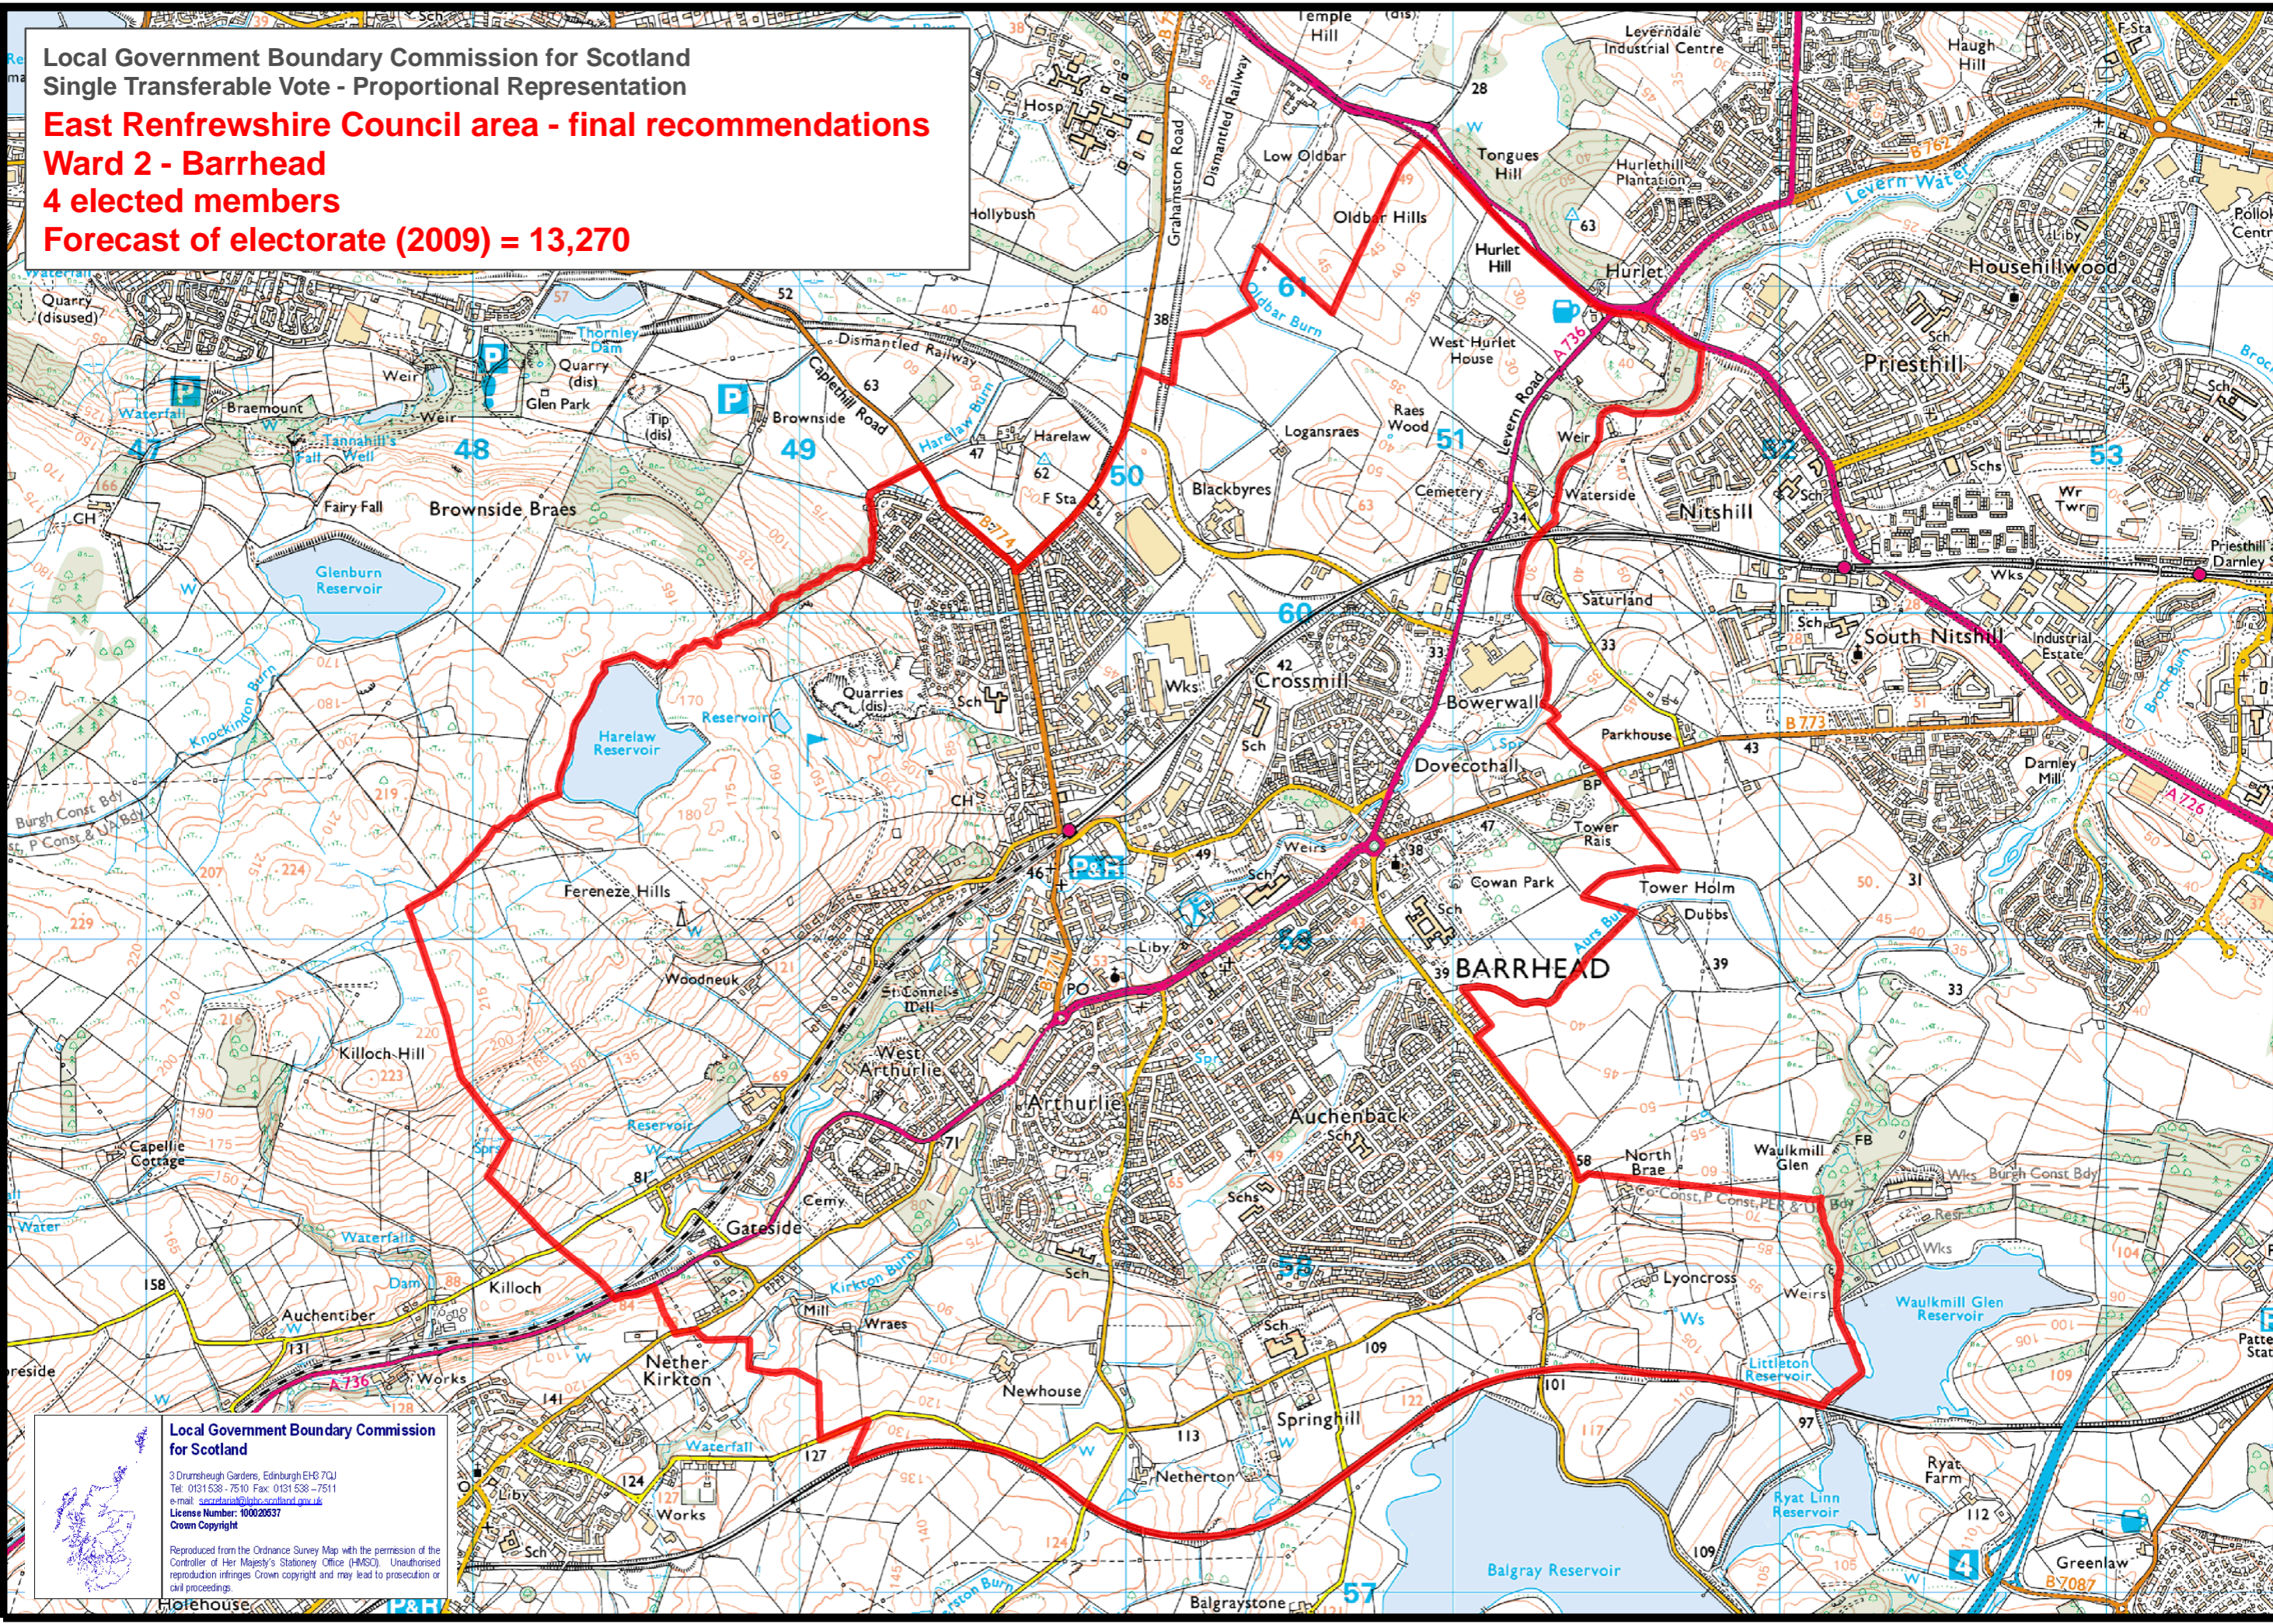

Local Government Boundary Commission for Scotland
 Single Transferable Vote - Proportional Representation
East Renfrewshire Council area - final recommendations
Ward 2 - Barrhead
4 elected members
Forecast of electorate (2009) = 13,270

Reproduced from the Ordnance Survey Map with the permission of the Controller of Her Majesty's Stationery Office (HMCO). Unauthorised reproduction infringes Crown copyright and may lead to prosecution or civil proceedings.