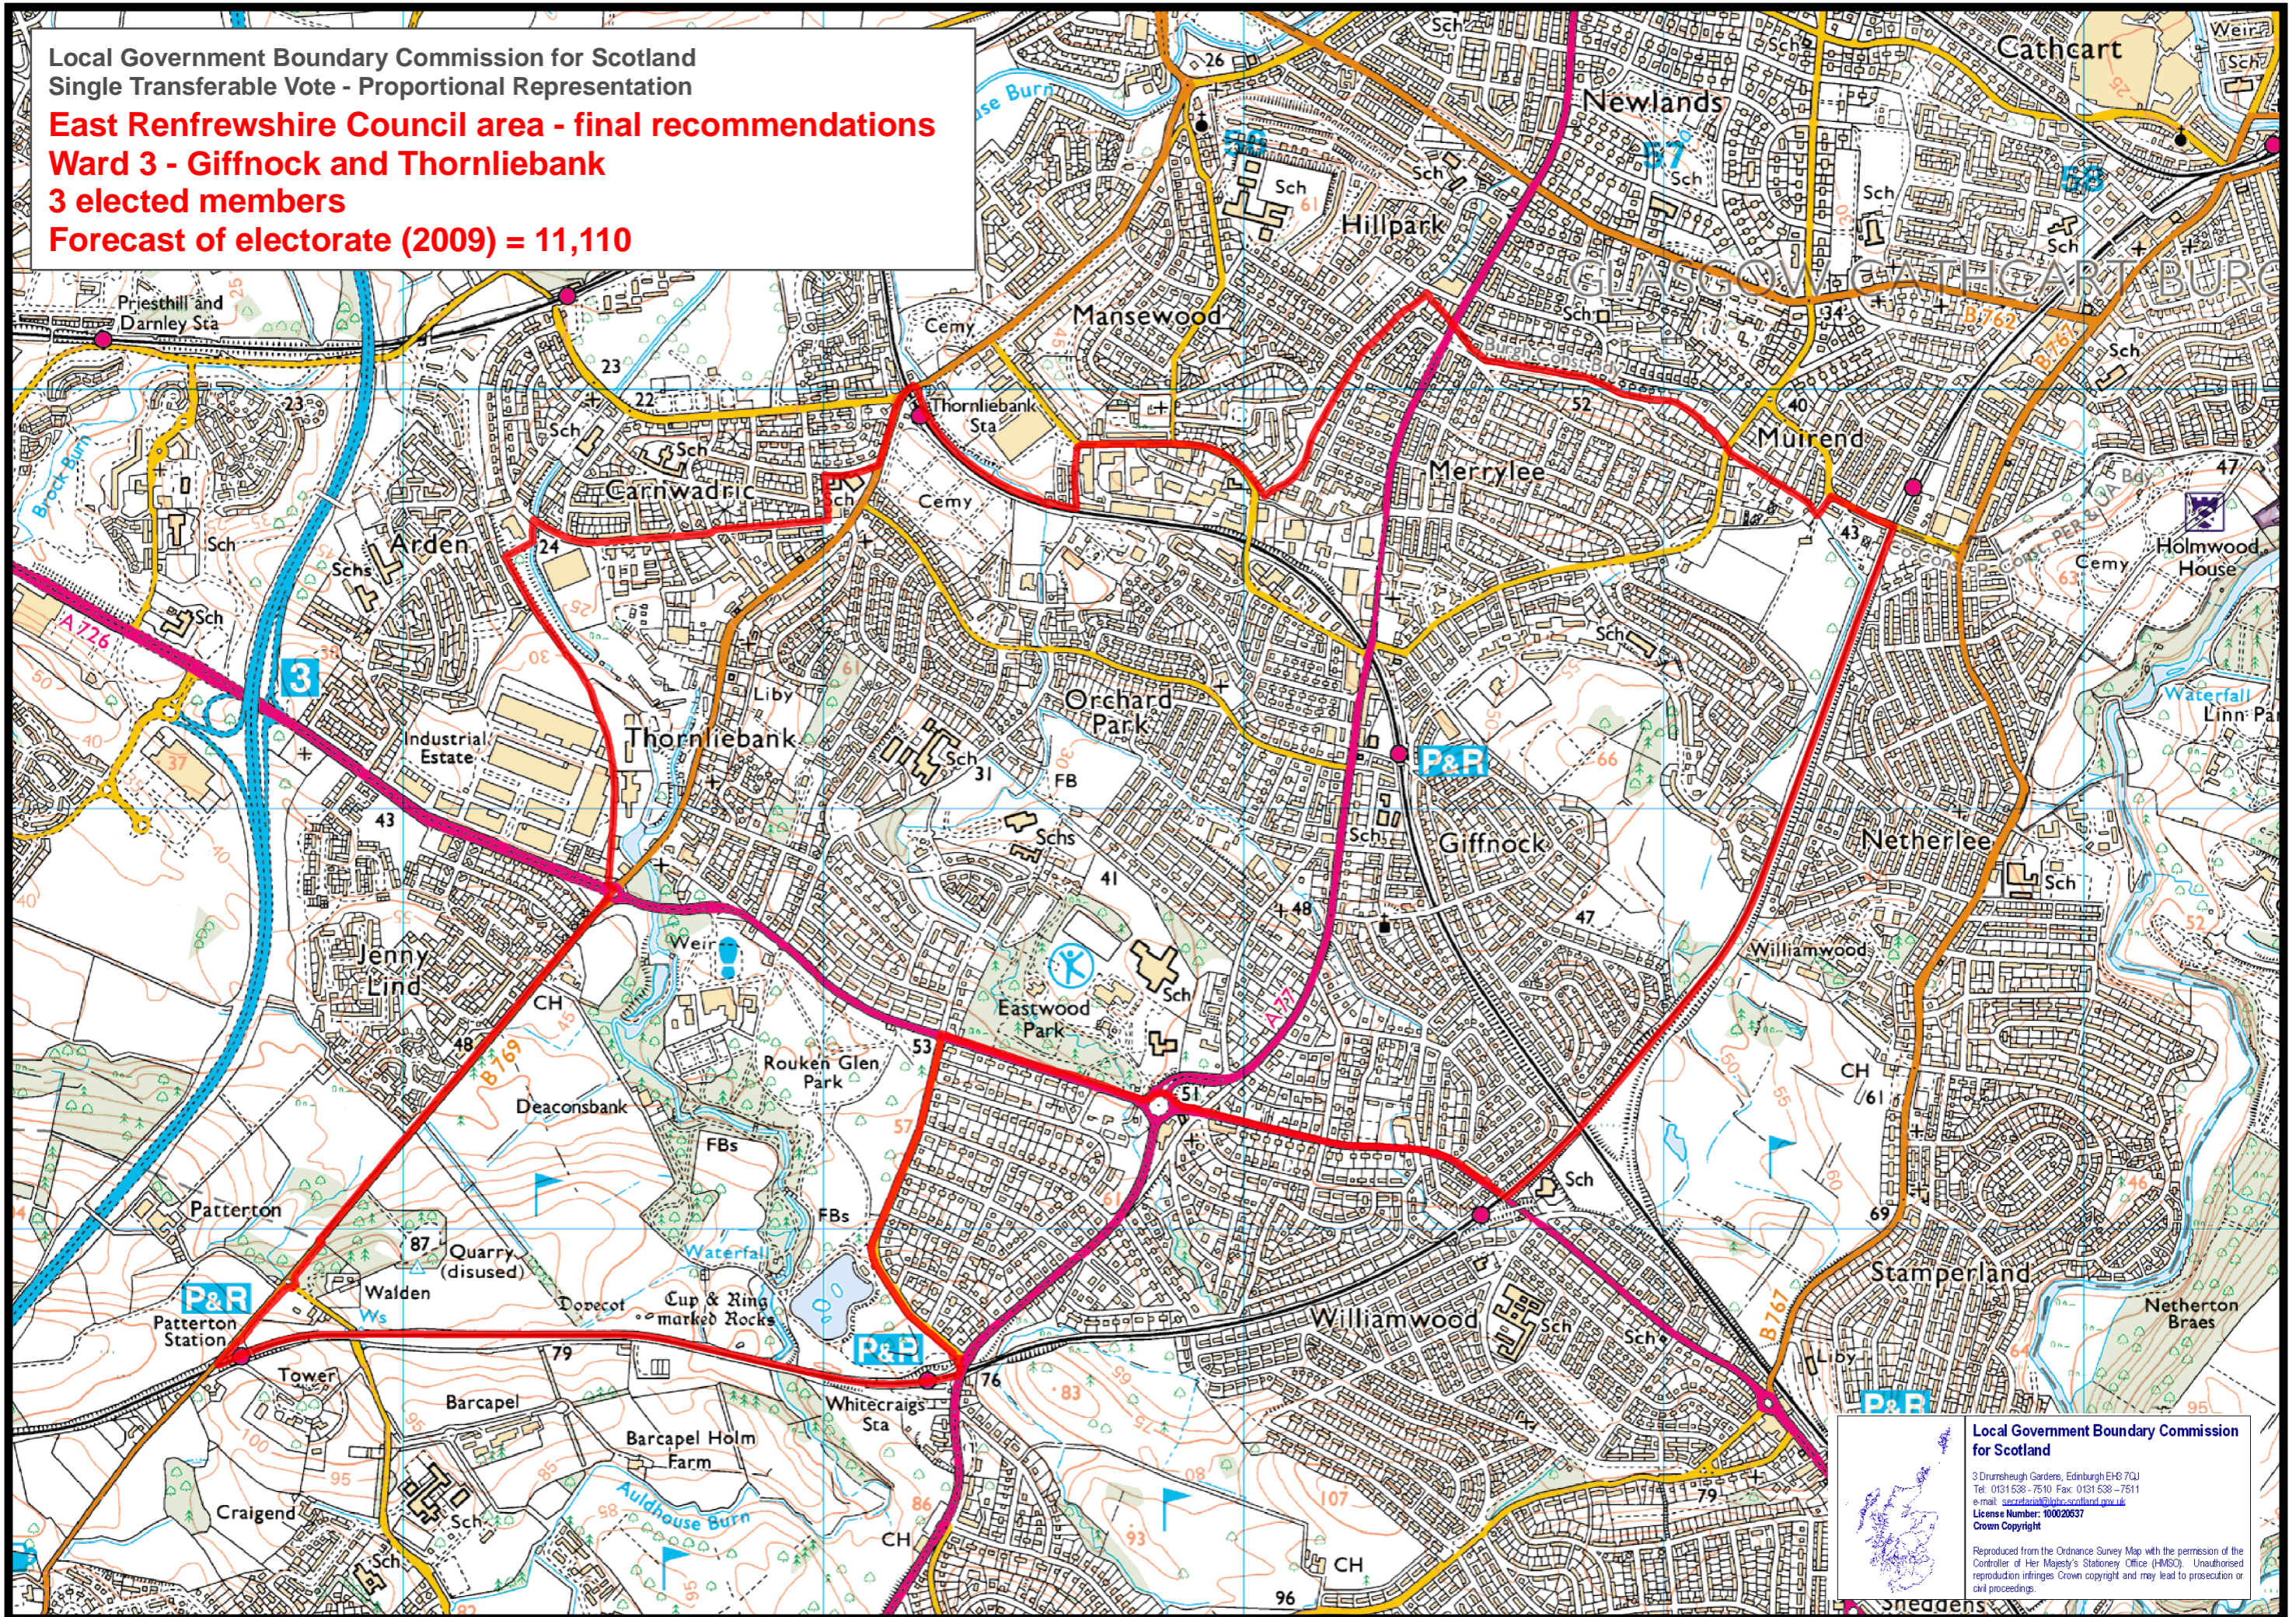

Local Government Boundary Commission for Scotland  
Single Transferable Vote - Proportional Representation

**East Renfrewshire Council area - final recommendations**  
**Ward 3 - Giffnock and Thornliebank**  
**3 elected members**  
**Forecast of electorate (2009) = 11,110**

Reproduced from the Ordnance Survey Map with the permission of the Controller of Her Majesty's Stationery Office (HMSO). Unauthorised reproduction infringes Crown copyright and may lead to prosecution or civil proceedings.