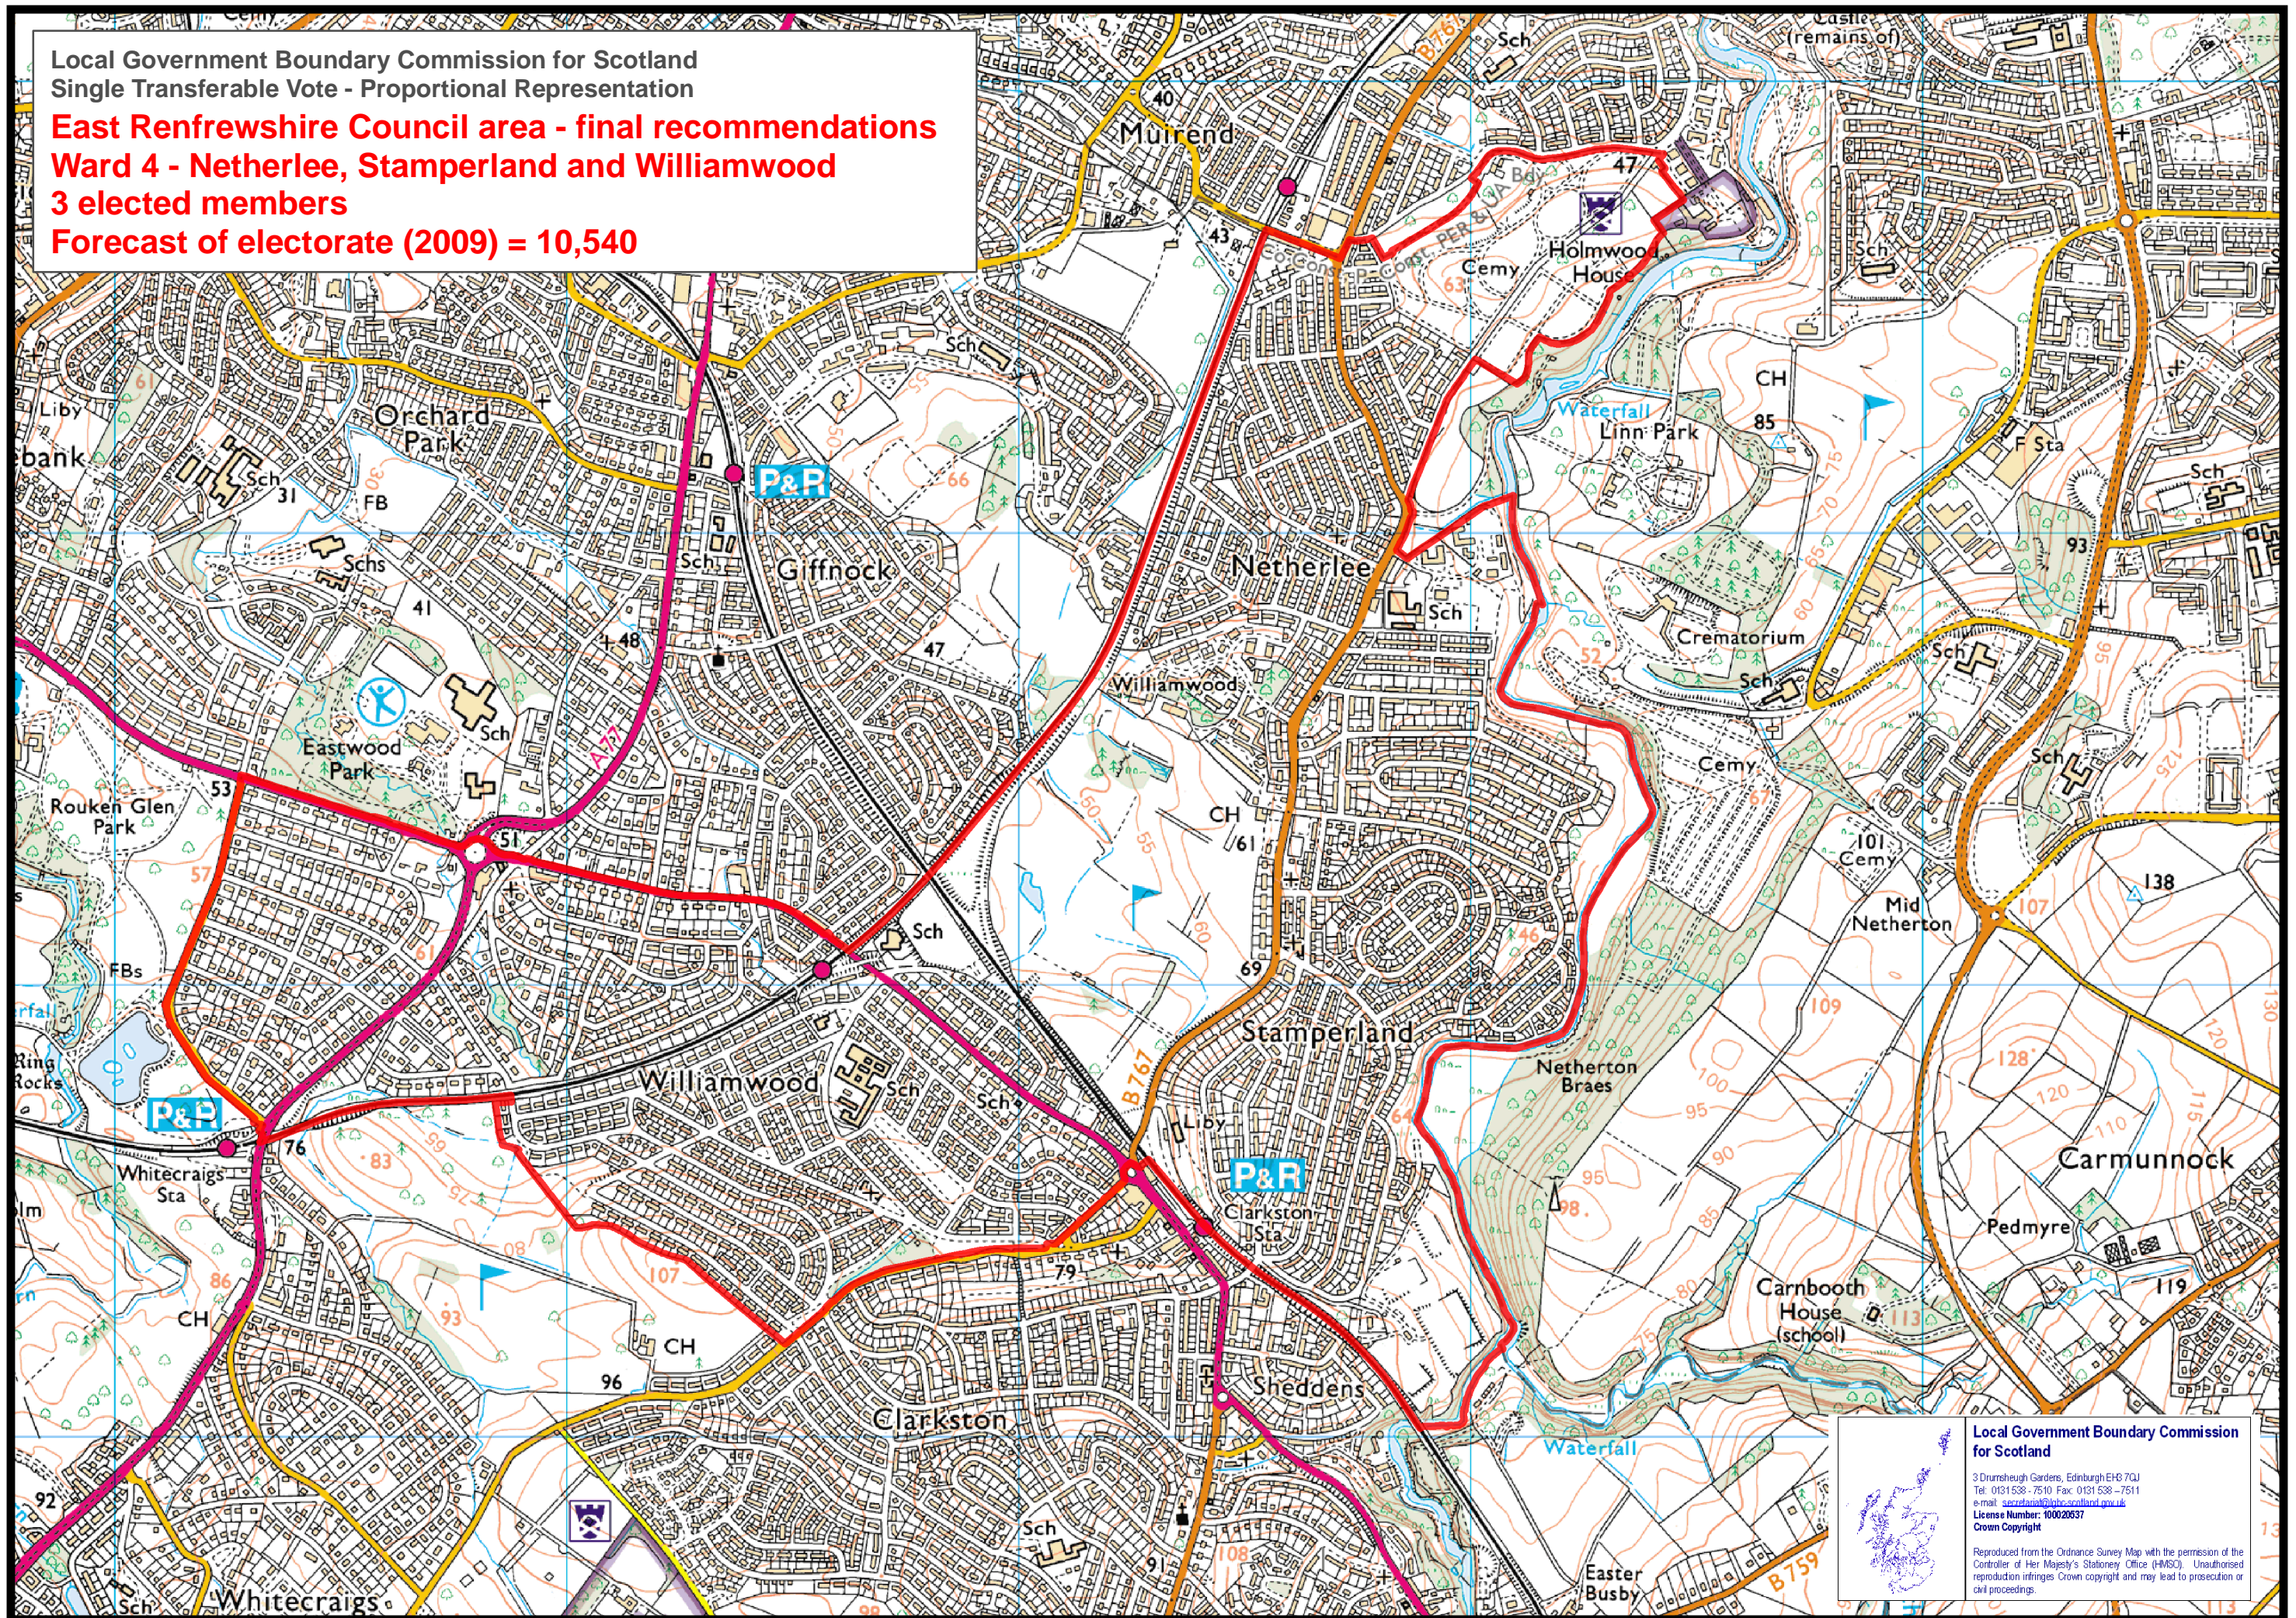

Local Government Boundary Commission for Scotland
Single Transferable Vote - Proportional Representation

East Renfrewshire Council area - final recommendations
Ward 4 - Netherlee, Stamperland and Williamwood
3 elected members
Forecast of electorate (2009) = 10,540

Local Government Boundary Commission
for Scotland