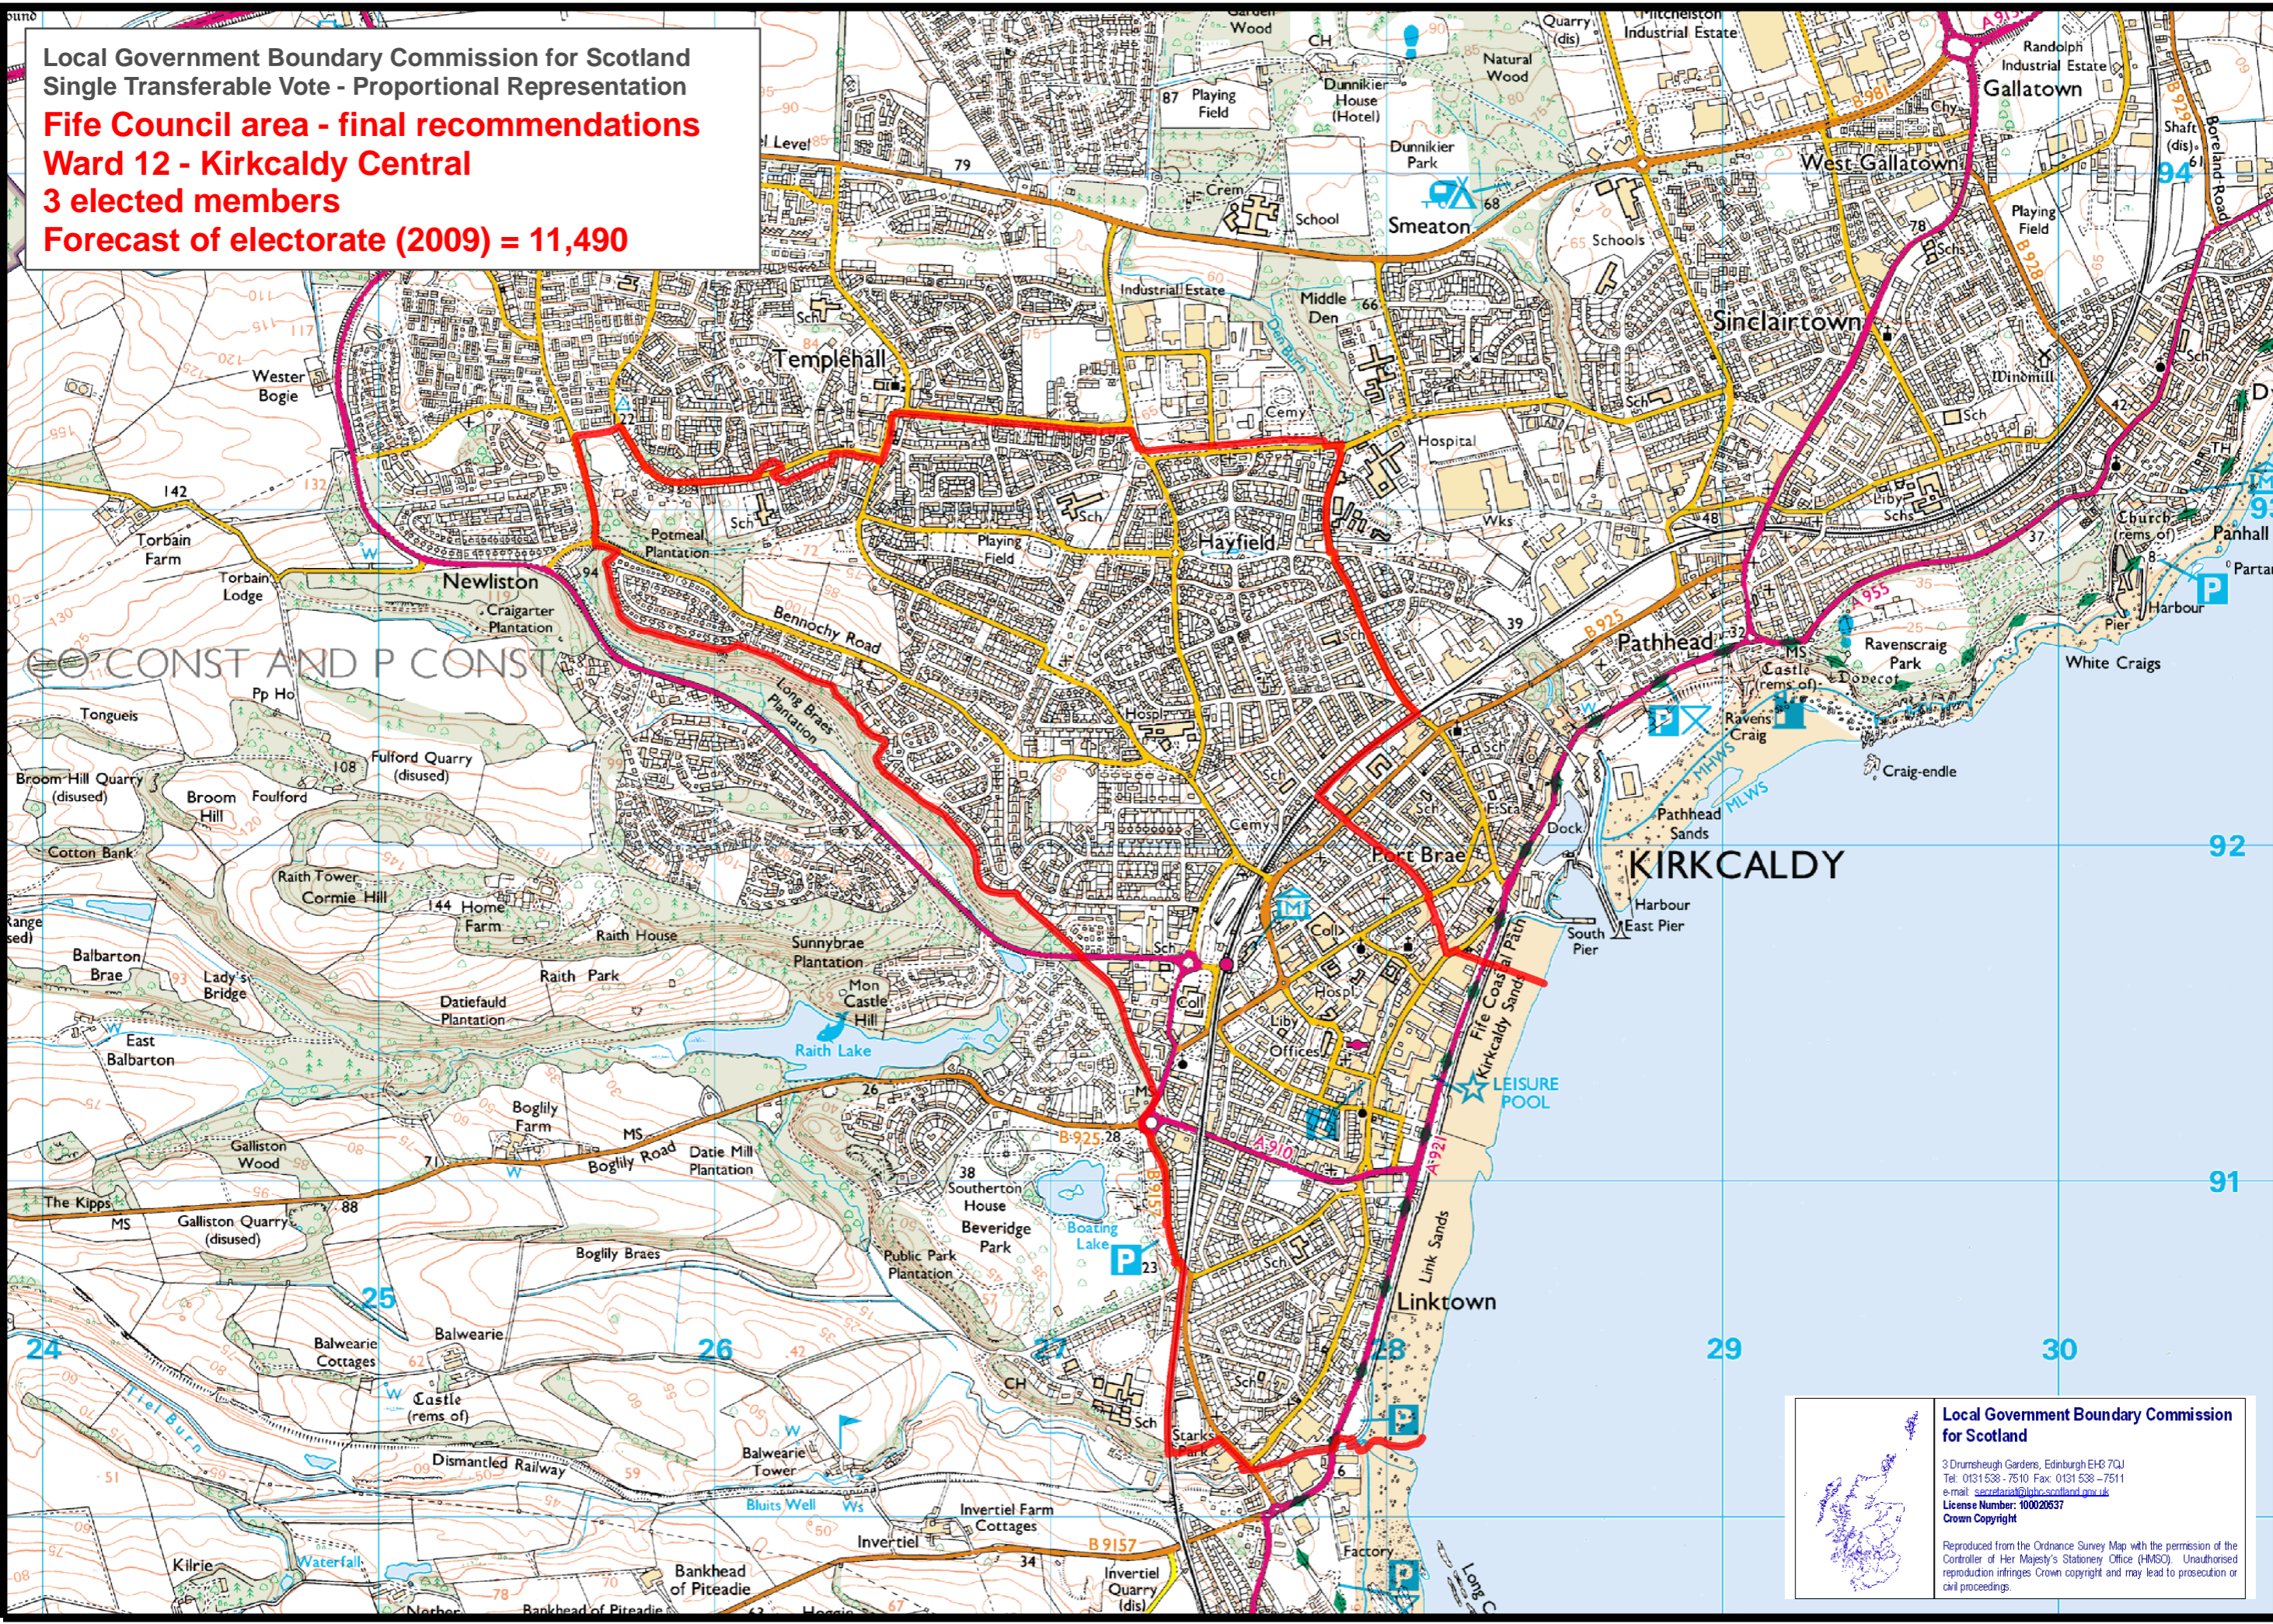

Local Government Boundary Commission for Scotland
 Single Transferable Vote - Proportional Representation
Fife Council area - final recommendations
Ward 12 - Kirkcaldy Central
3 elected members
Forecast of electorate (2009) = 11,490

Reproduced from the Ordnance Survey Map with the permission of the Controller of Her Majesty's Stationery Office (HMSO). Unauthorised reproduction infringes Crown copyright and may lead to prosecution or civil proceedings.