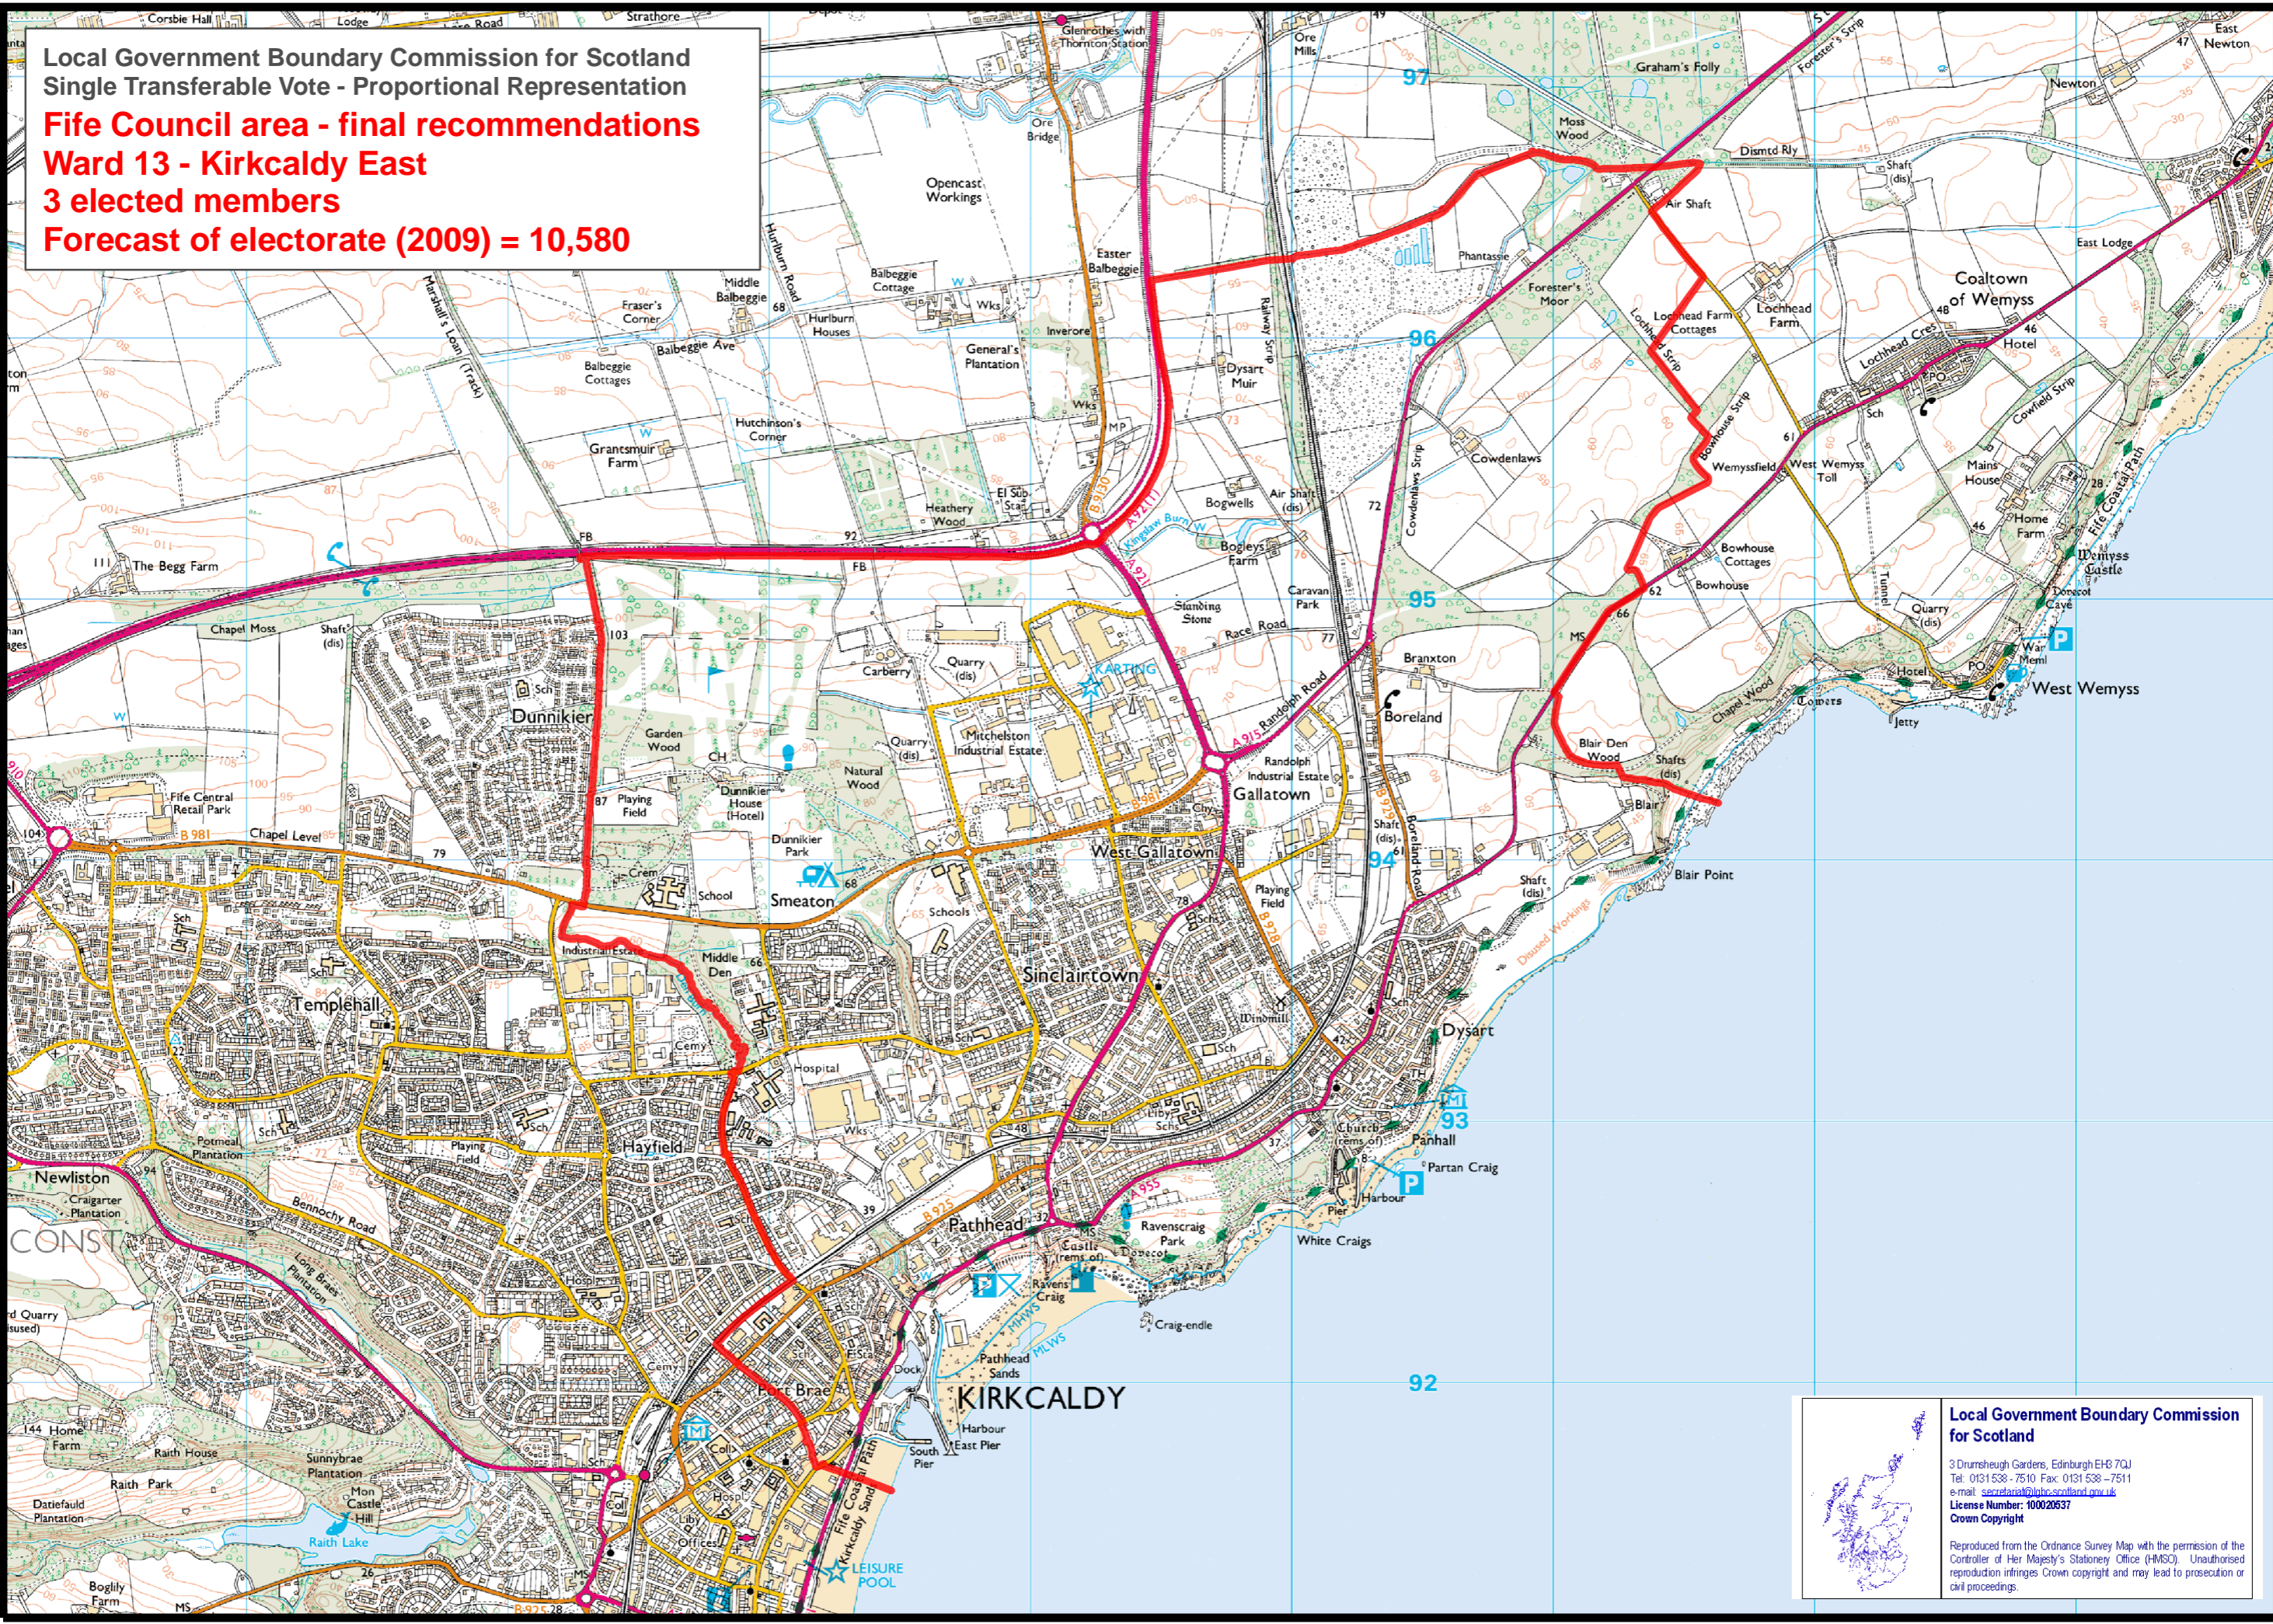

Local Government Boundary Commission for Scotland
 Single Transferable Vote - Proportional Representation
Fife Council area - final recommendations
Ward 13 - Kirkcaldy East
3 elected members
Forecast of electorate (2009) = 10,580

Reproduced from the Ordnance Survey Map with the permission of the Controller of Her Majesty's Stationery Office (HMSO). Unauthorised reproduction infringes Crown copyright and may lead to prosecution or civil proceedings.