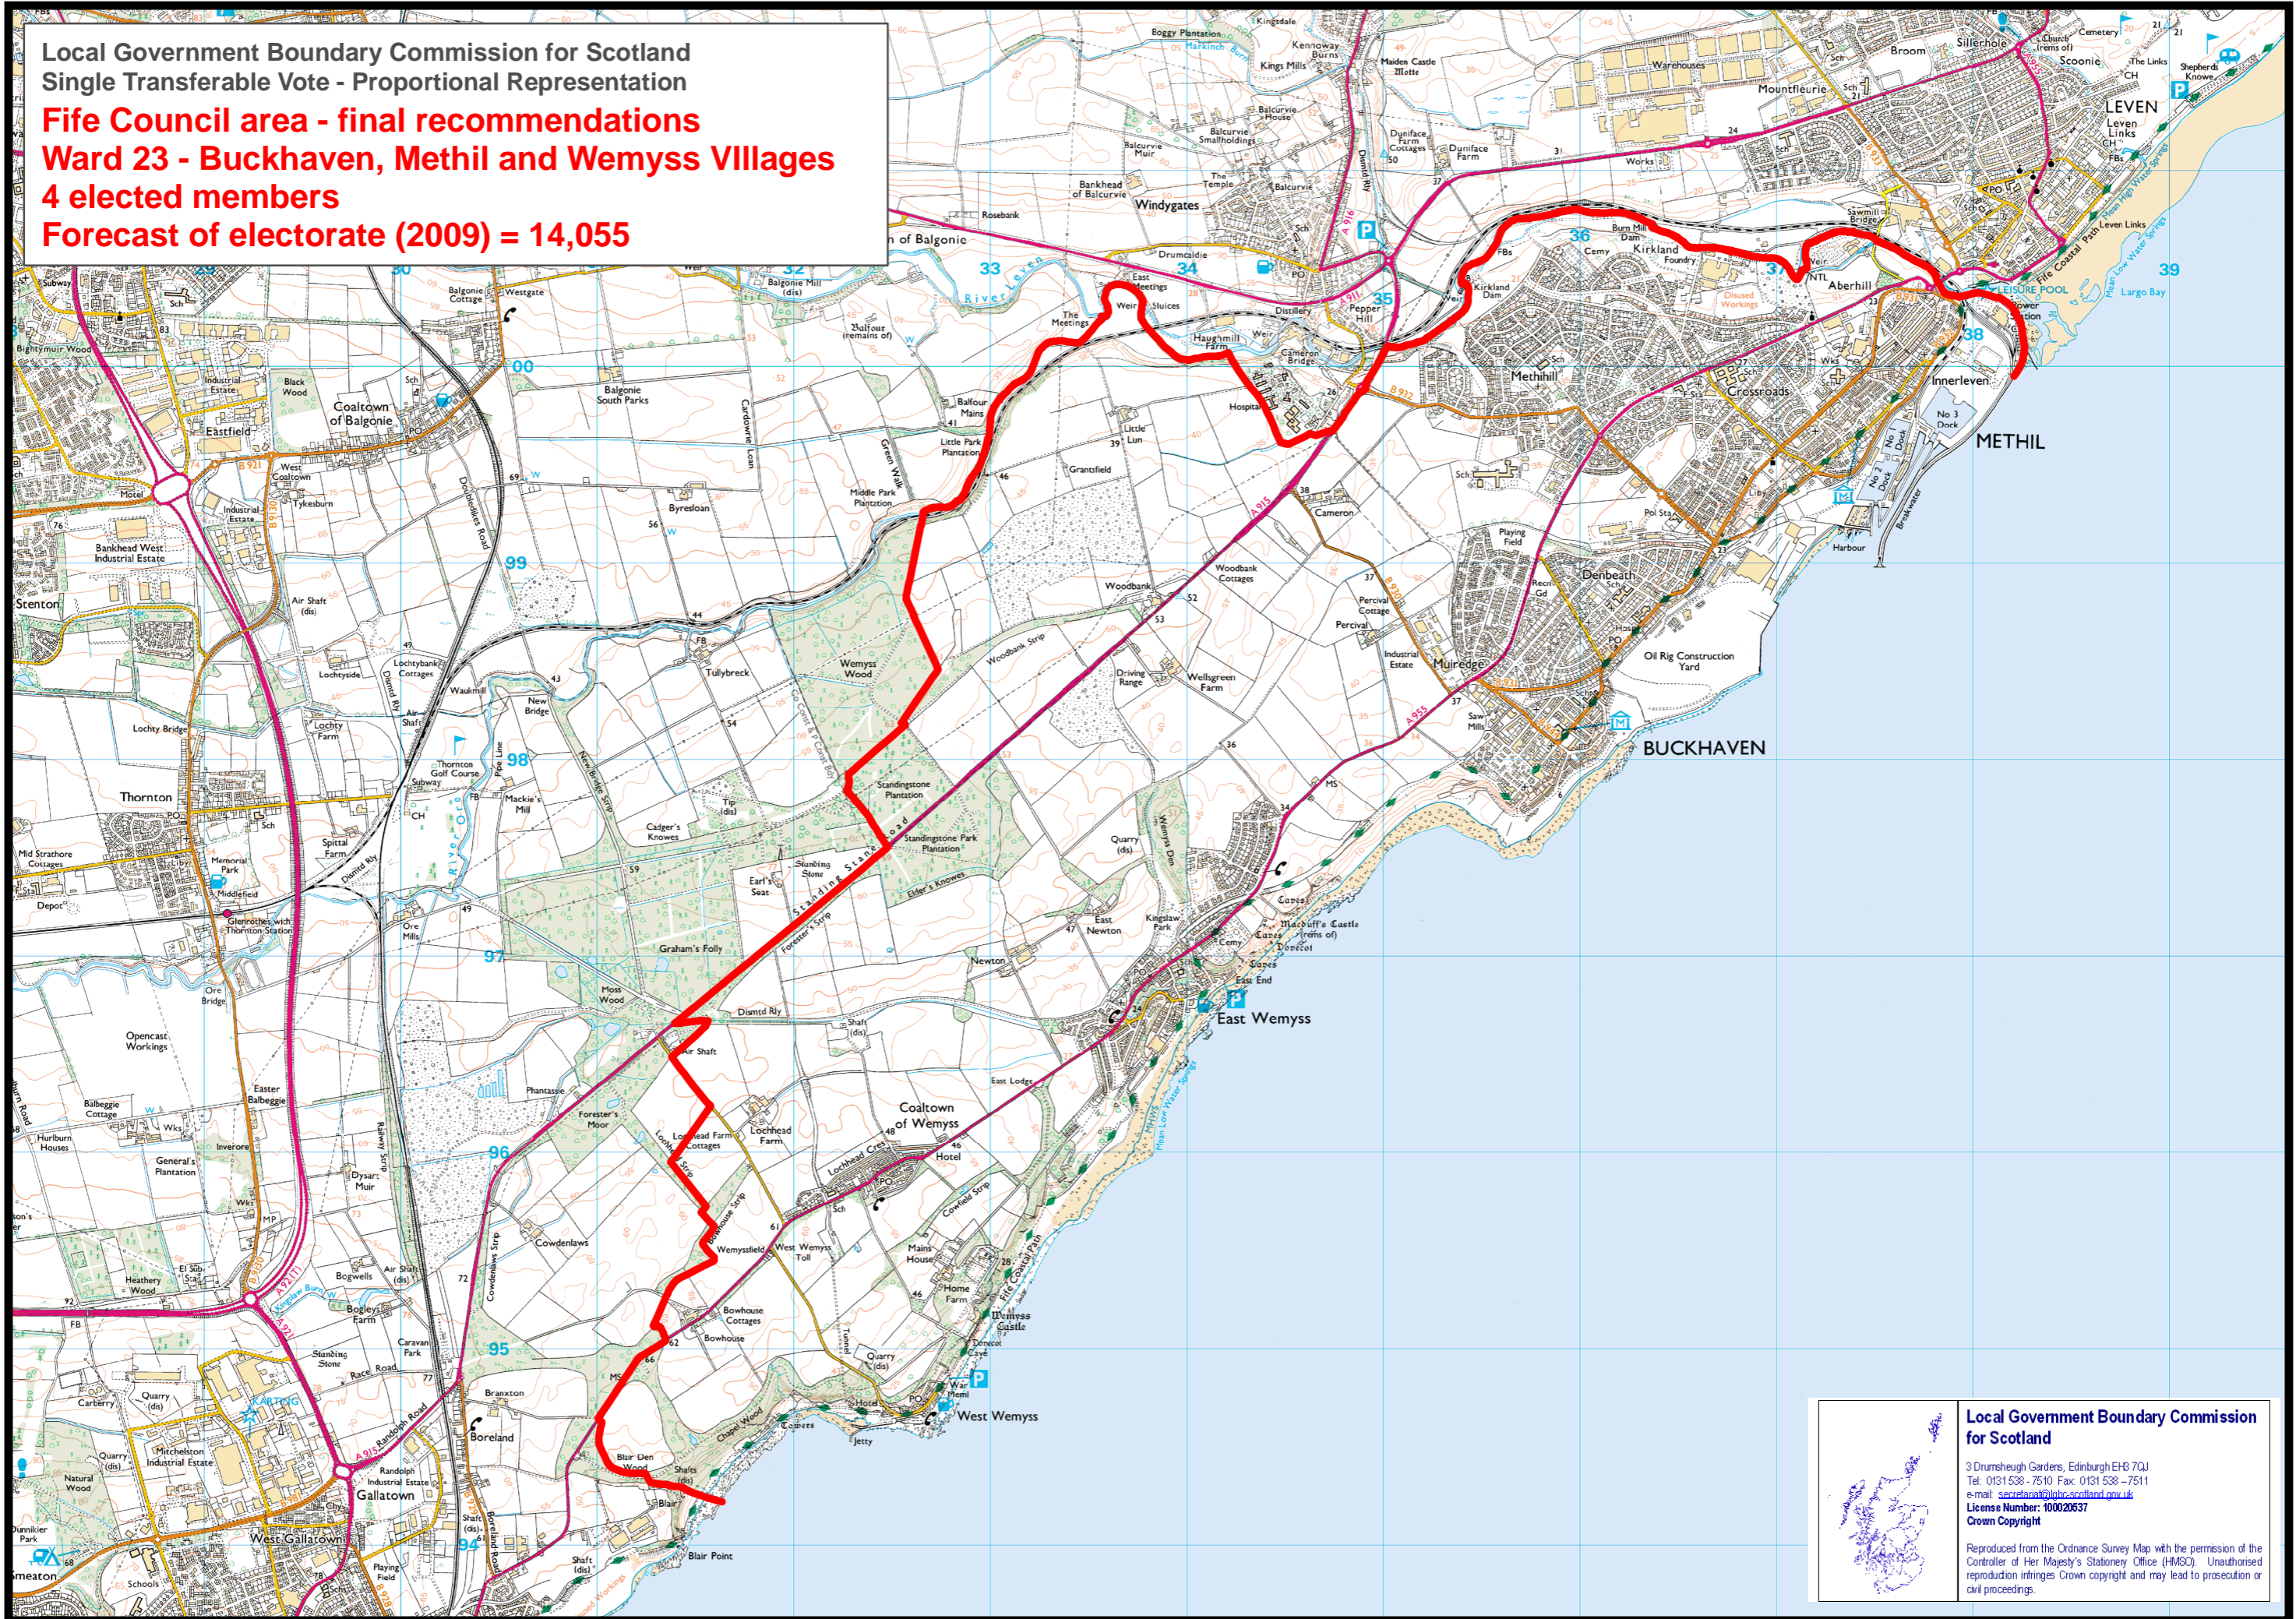

Local Government Boundary Commission for Scotland
Single Transferable Vote - Proportional Representation
Fife Council area - final recommendations
Ward 23 - Buckhaven, Methil and Wemyss Villages
4 elected members
Forecast of electorate (2009) = 14,055

Reproduced from the Ordnance Survey Map with the permission of the Controller of Her Majesty's Stationery Office (HMSO). Unauthorised reproduction infringes Crown copyright and may lead to prosecution or civil proceedings.