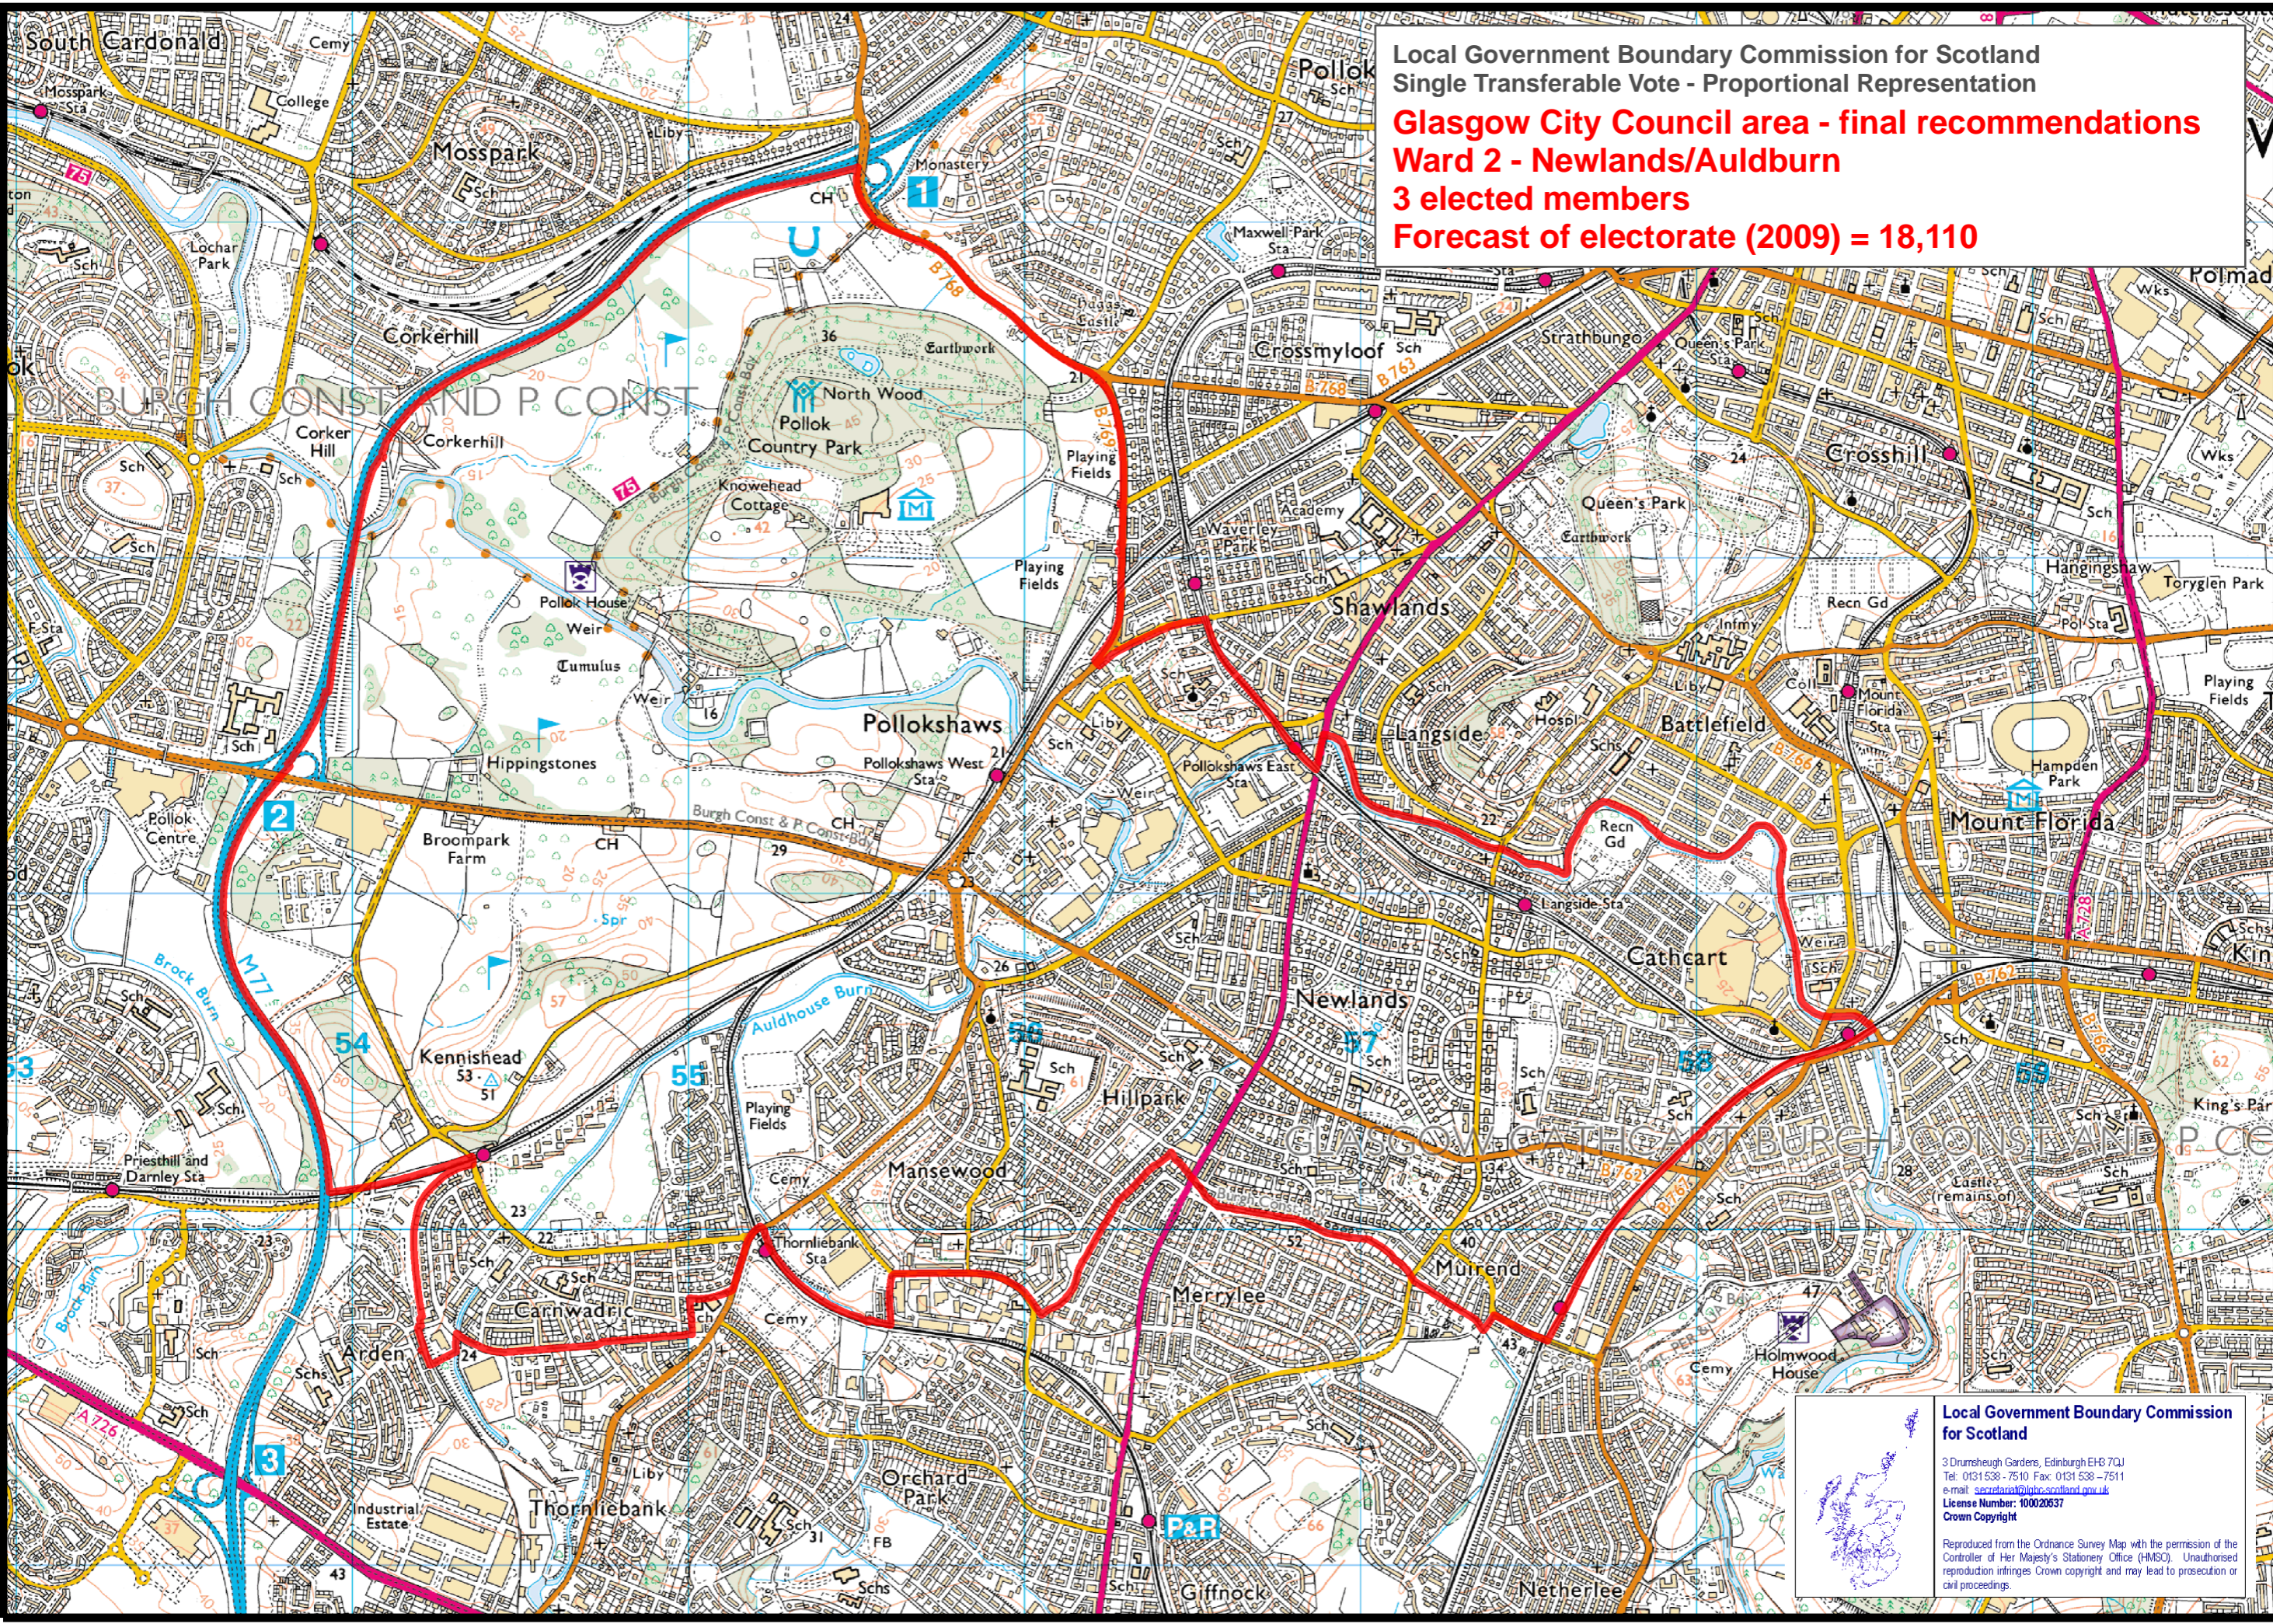

Local Government Boundary Commission for Scotland
Single Transferable Vote - Proportional Representation
Glasgow City Council area - final recommendations
Ward 2 - Newlands/Auldburn
3 elected members
Forecast of electorate (2009) = 18,110

Local Government Boundary Commission for Scotland
3 Drumshugh Gardens, Edinburgh EH8 7QJ
Tel: 0131 538 - 7510 Fax: 0131 538 - 7511
e-mail: secretariat@lgbc.scotland.gov.uk
License Number: 100020537
Crown Copyright
Reproduced from the Ordnance Survey Map with the permission of the Controller of Her Majesty's Stationery Office (HMSO). Unauthorised reproduction infringes Crown copyright and may lead to prosecution or civil proceedings.