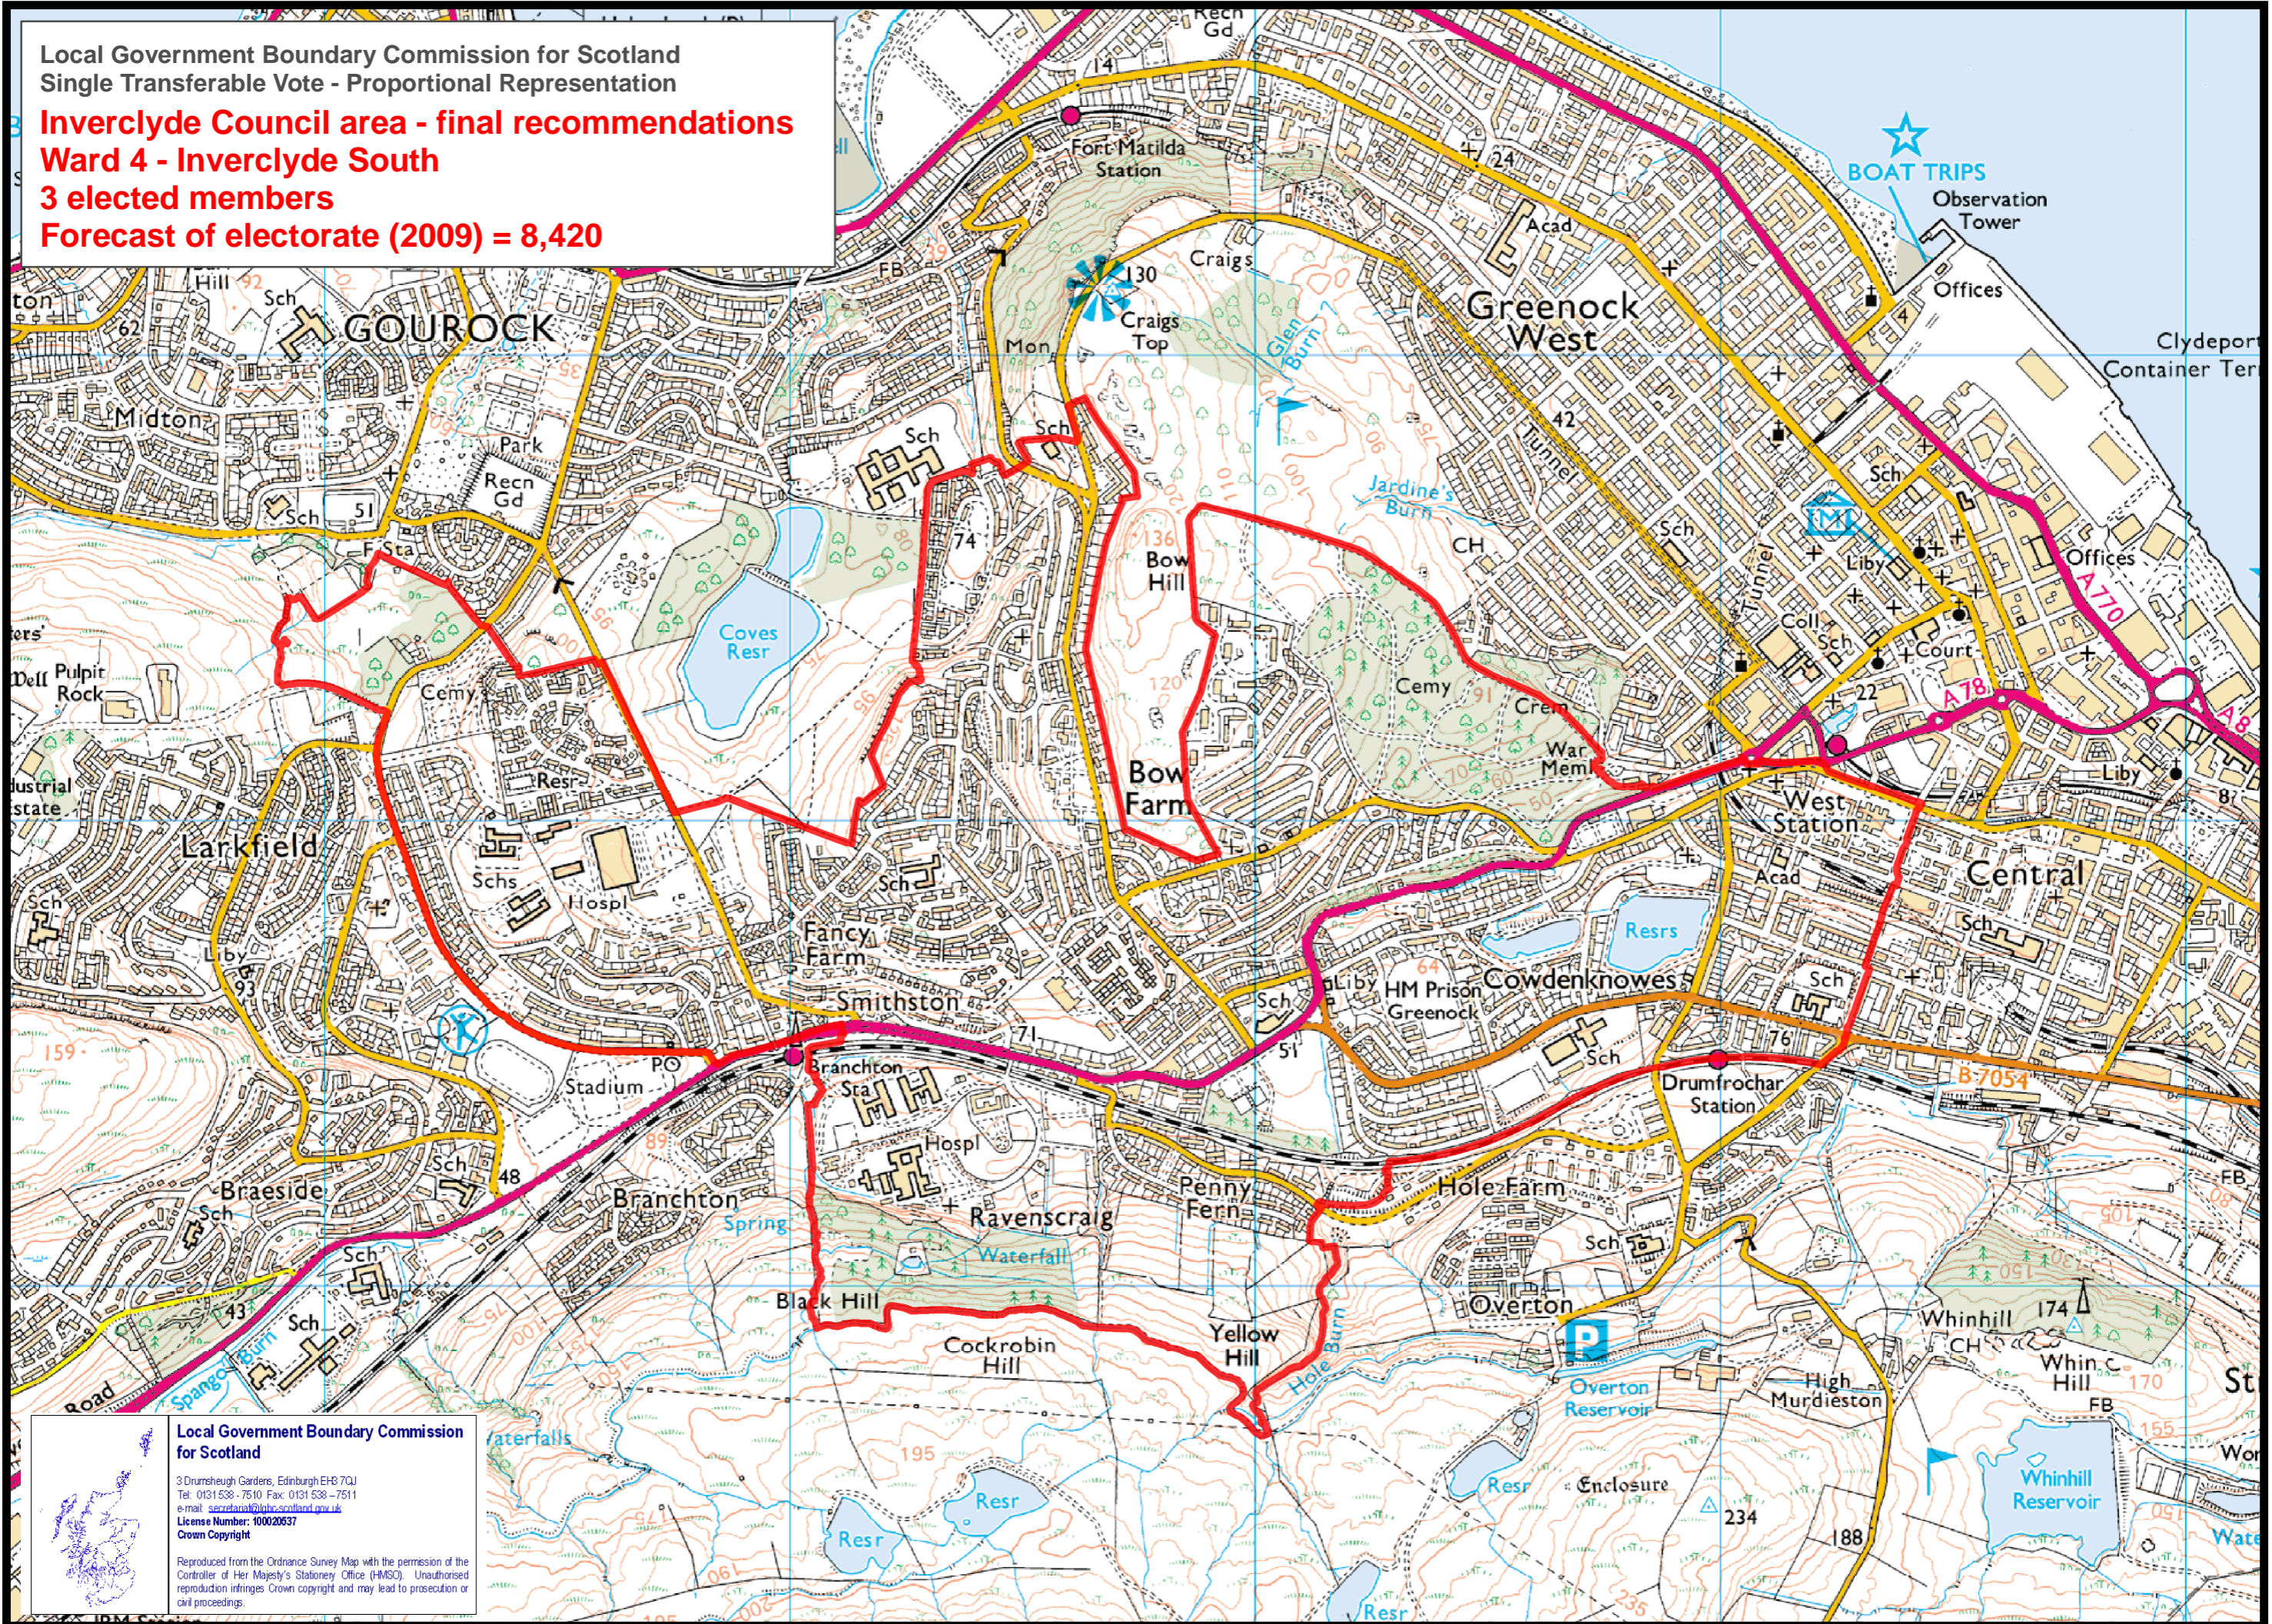

Local Government Boundary Commission for Scotland
Single Transferable Vote - Proportional Representation

Inverclyde Council area - final recommendations

Ward 4 - Inverclyde South

3 elected members

Forecast of electorate (2009) = 8,420

Local Government Boundary Commission for Scotland

3 Drumsheugh Gardens, Edinburgh EH8 7QJ
Tel: 0131 538 - 7510 Fax: 0131 538 - 7511
e-mail: scotland@lgbc.scotland.gov.uk
License Number: 100020637
Crown Copyright