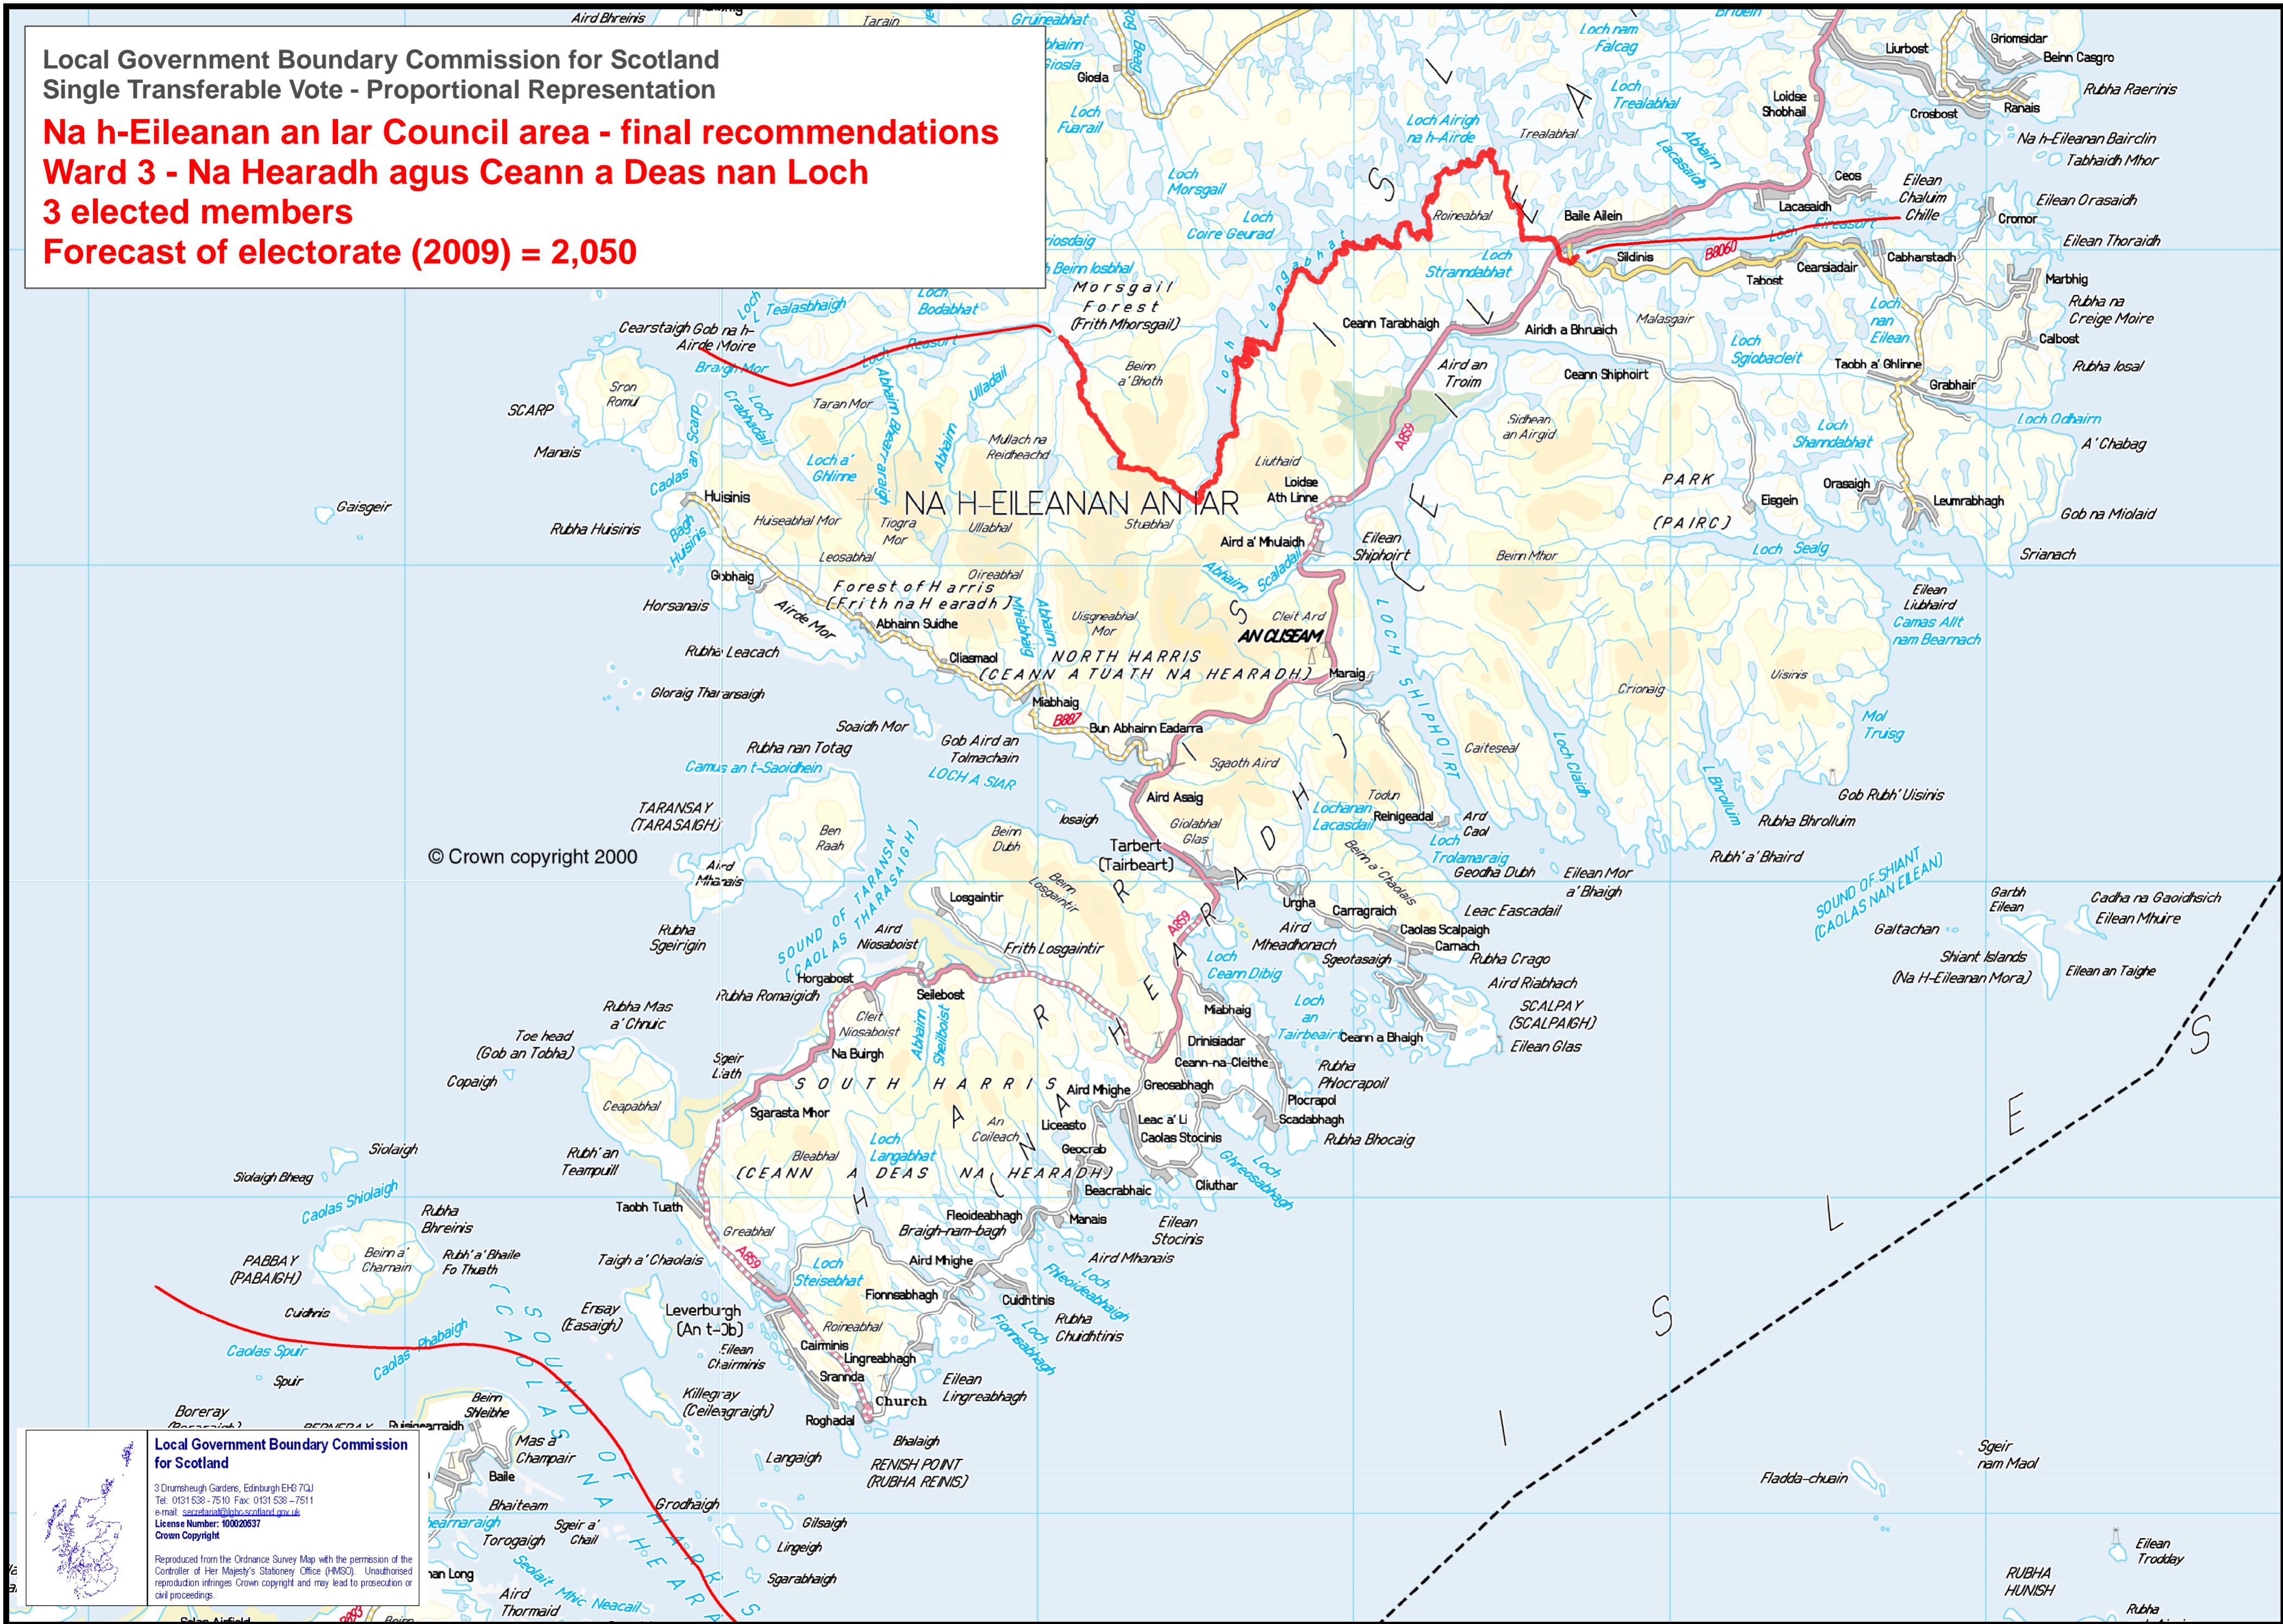

Local Government Boundary Commission for Scotland  
Single Transferable Vote - Proportional Representation

**Na h-Eileanan an Iar Council area - final recommendations**

**Ward 3 - Na Hearadh agus Ceann a Deas nan Loch**

**3 elected members**

**Forecast of electorate (2009) = 2,050**

© Crown copyright 2000

**Local Government Boundary Commission for Scotland**  
3 Drumshugh Gardens, Edinburgh EH6 7QU  
Tel: 0131 538-7510 Fax: 0131 538-7511  
e-mail: [secretariat@lgbcr.scotland.gov.uk](mailto:secretariat@lgbcr.scotland.gov.uk)  
License Number: 100020537  
Crown Copyright

Reproduced from the Ordnance Survey Map with the permission of the Controller of Her Majesty's Stationery Office (HMSO). Unauthorised reproduction infringes Crown copyright and may lead to prosecution or civil proceedings.