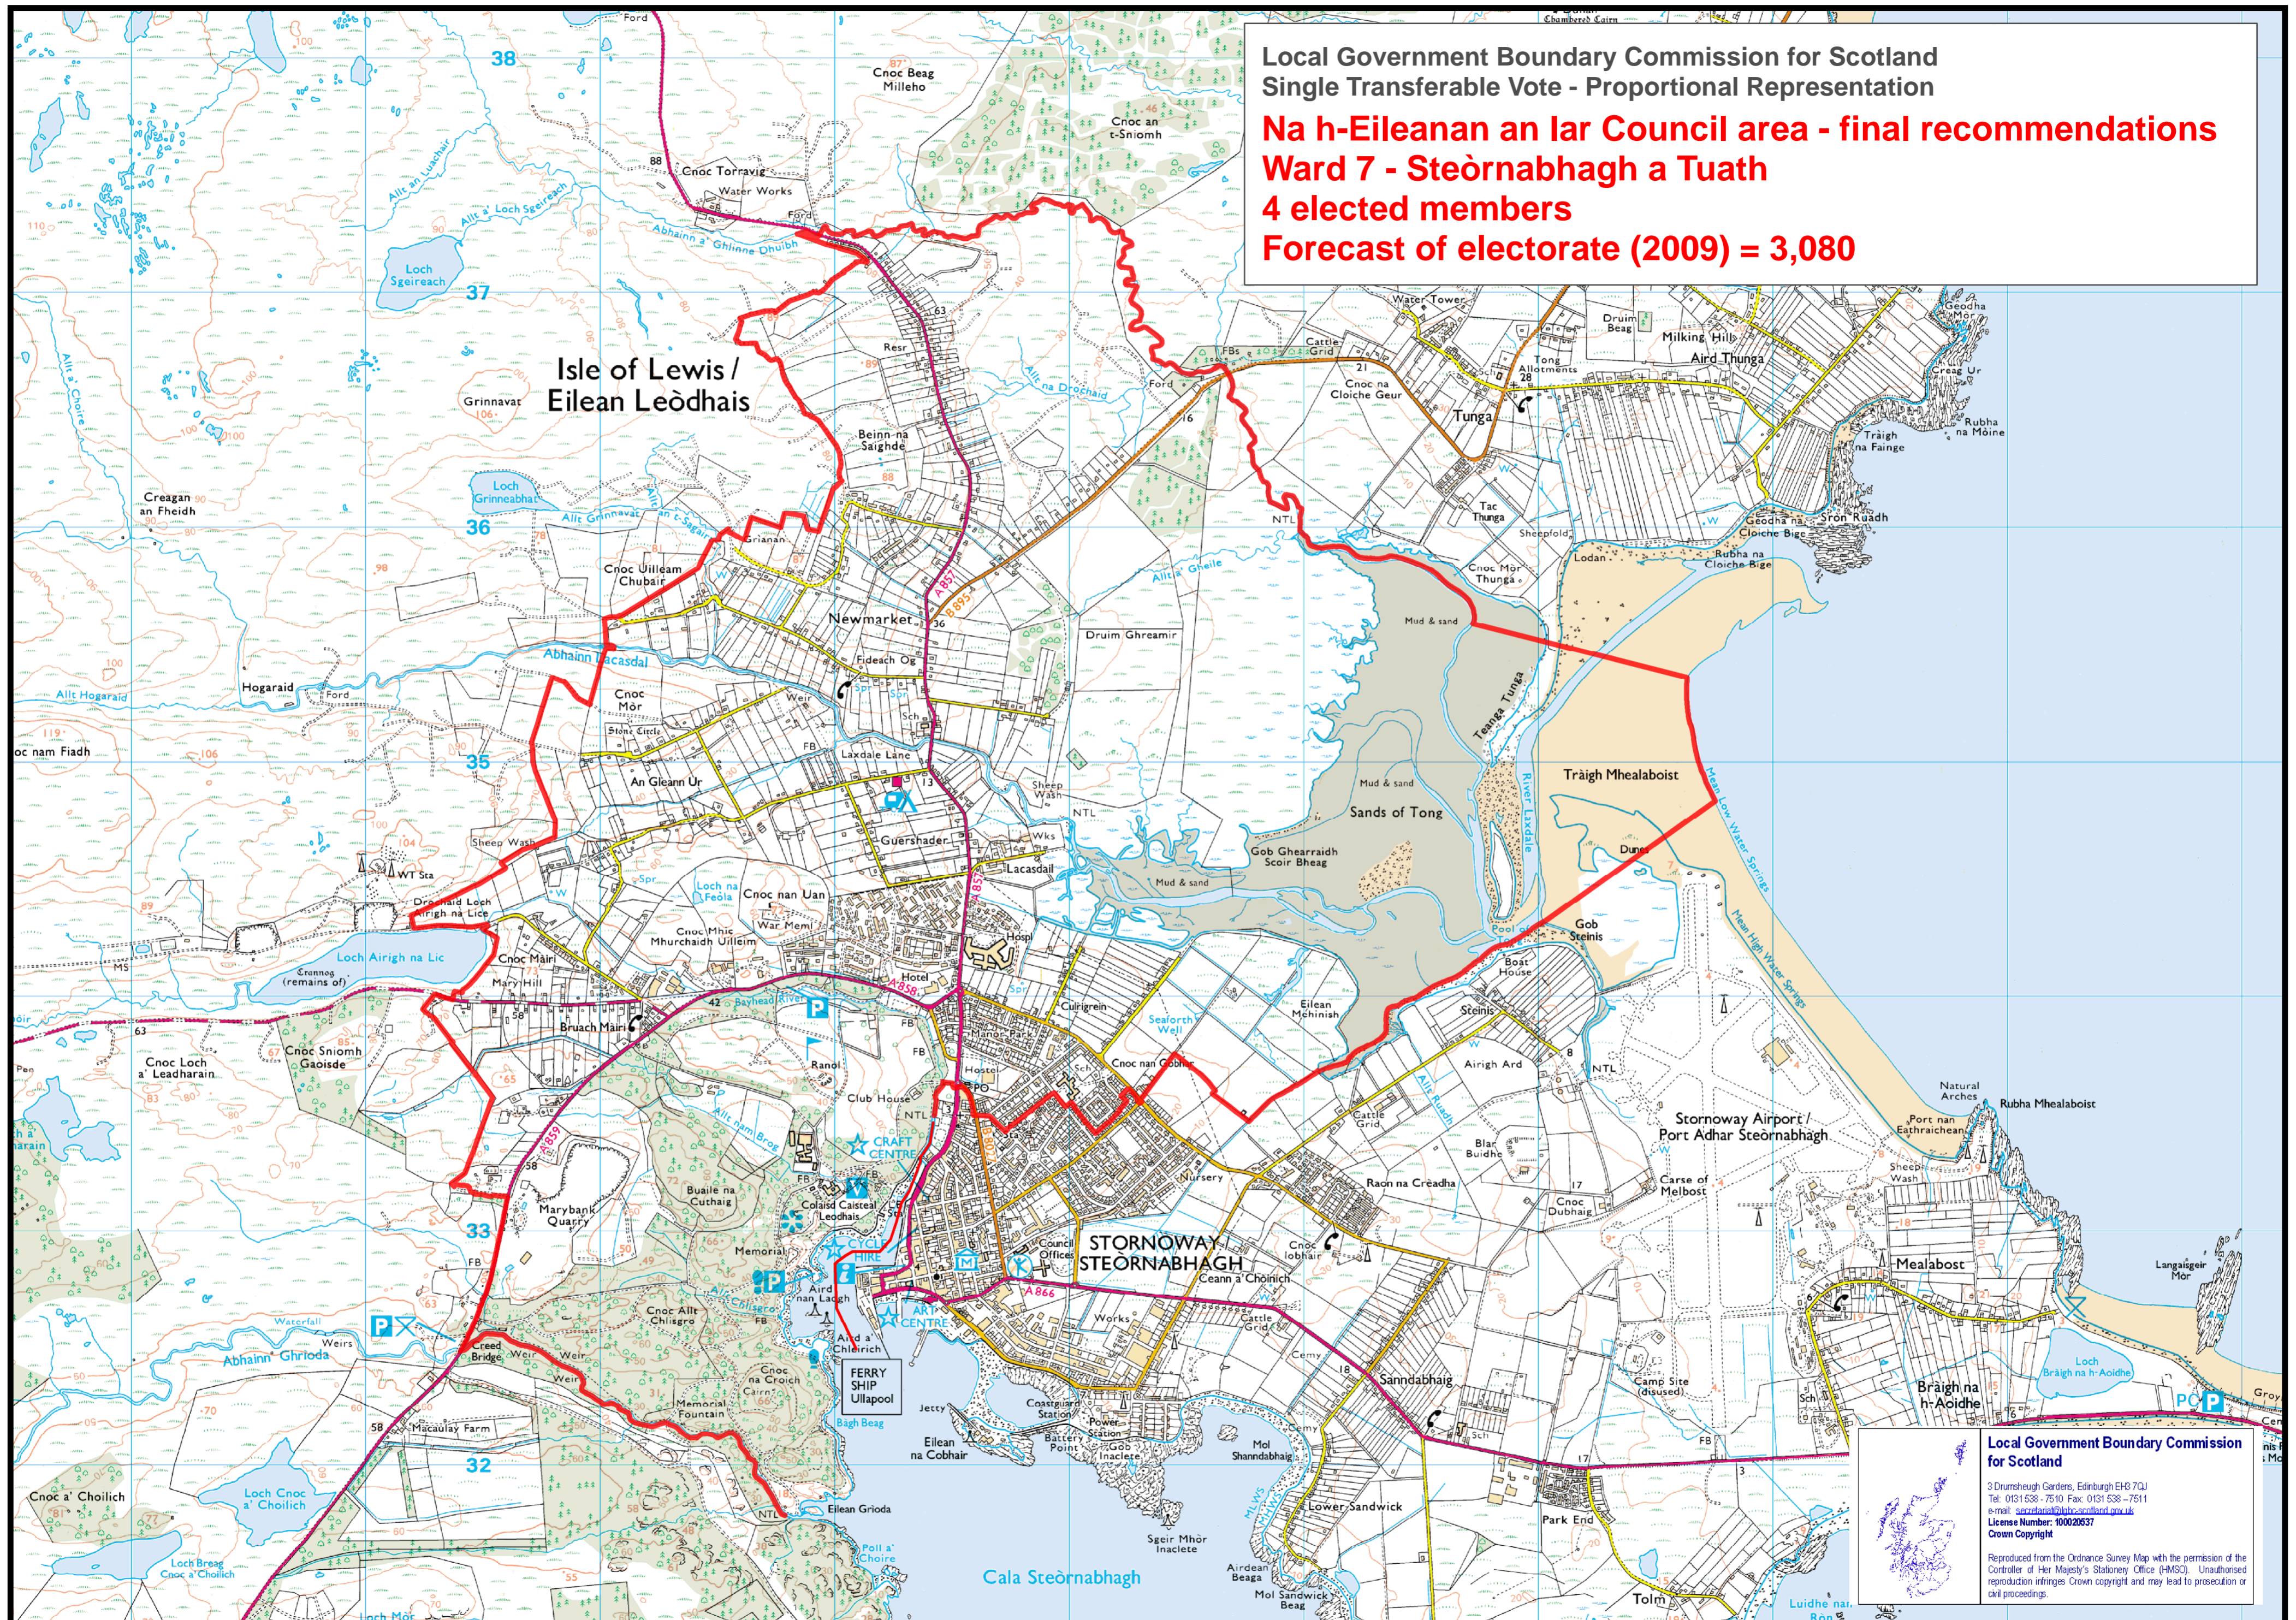

Local Government Boundary Commission for Scotland
Single Transferable Vote - Proportional Representation

**Na h-Eileanan an Iar Council area - final recommendations
Ward 7 - Steòrnabhagh a Tuath**

4 elected members

Forecast of electorate (2009) = 3,080

Isle of Lewis /
Eilean Leòdhais

STORNOWAY
STEORNABHAGH

Cala Steòrnabhagh

Local Government Boundary Commission
for Scotland
3 Drumreugh Gardens, Edinburgh EH8 7QU
Tel: 0131 638 - 7510 Fax: 0131 638 - 7511
e-mail: secretariat@lgbcs.scotland.gov.uk
License Number: 100020637
Crown Copyright