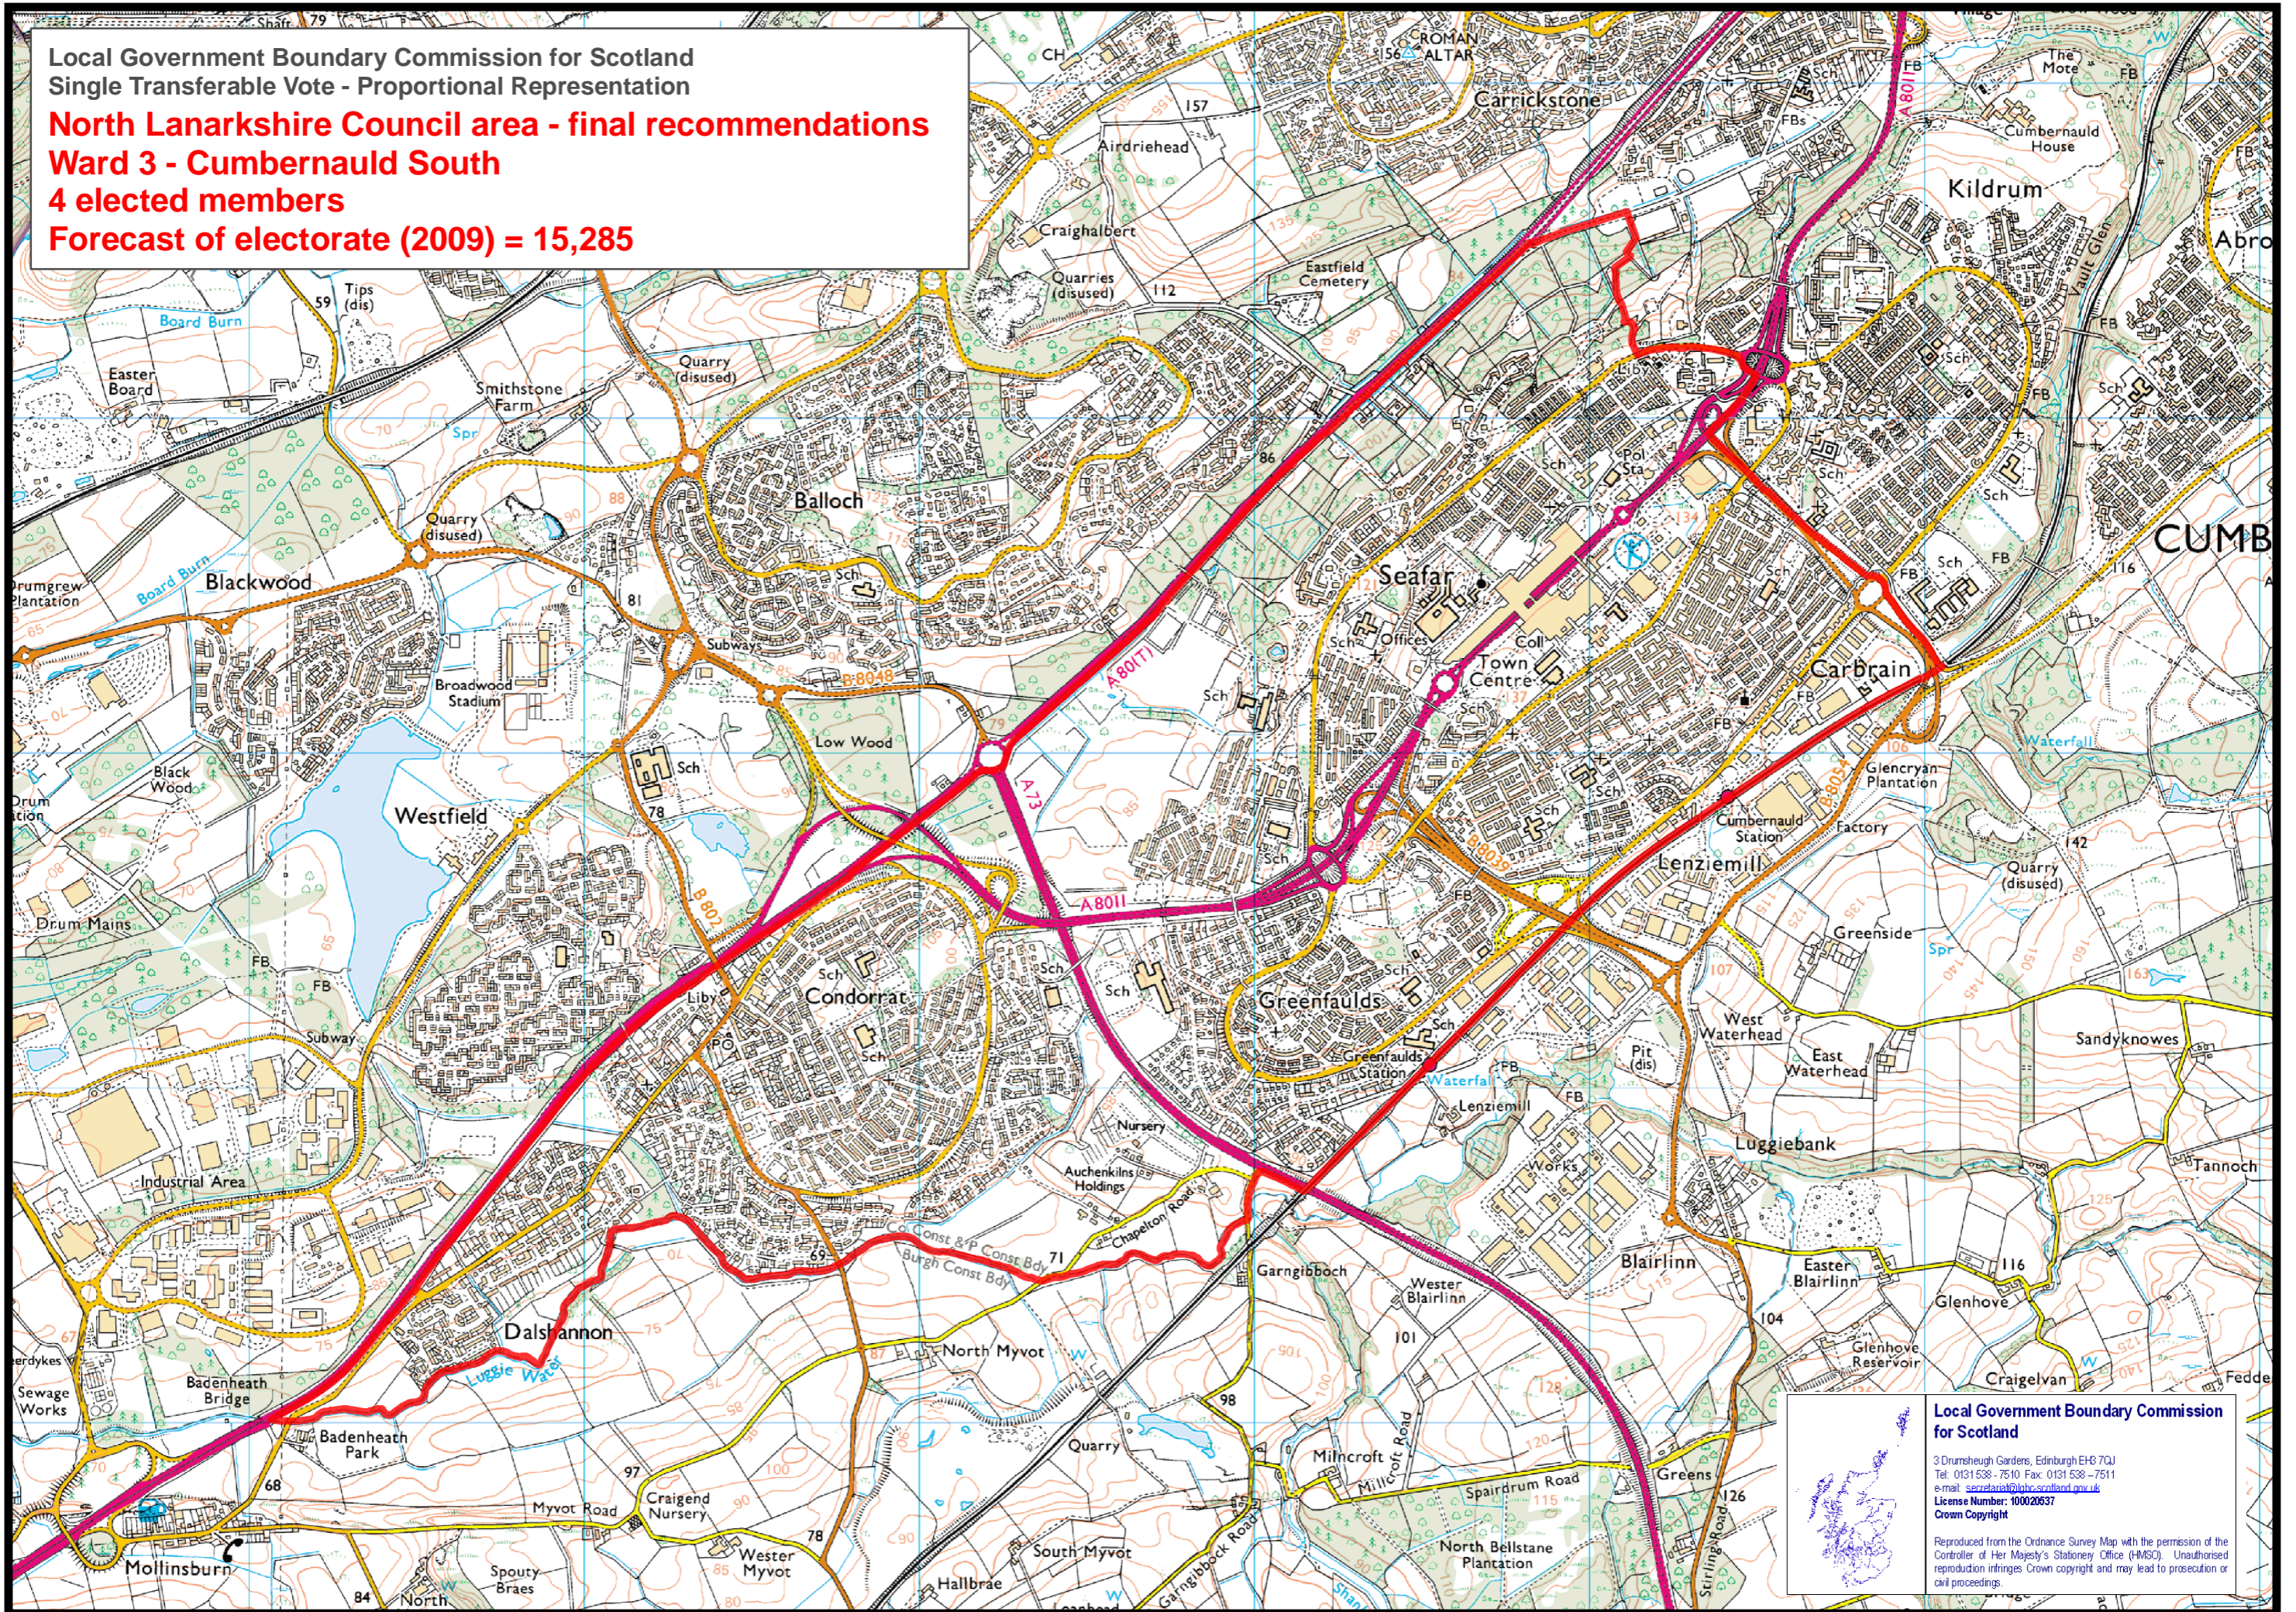

Local Government Boundary Commission for Scotland  
 Single Transferable Vote - Proportional Representation  
**North Lanarkshire Council area - final recommendations**  
**Ward 3 - Cumbernauld South**  
**4 elected members**  
**Forecast of electorate (2009) = 15,285**

Reproduced from the Ordnance Survey Map with the permission of the Controller of Her Majesty's Stationery Office (HMSO). Unauthorised reproduction infringes Crown copyright and may lead to prosecution or civil proceedings.