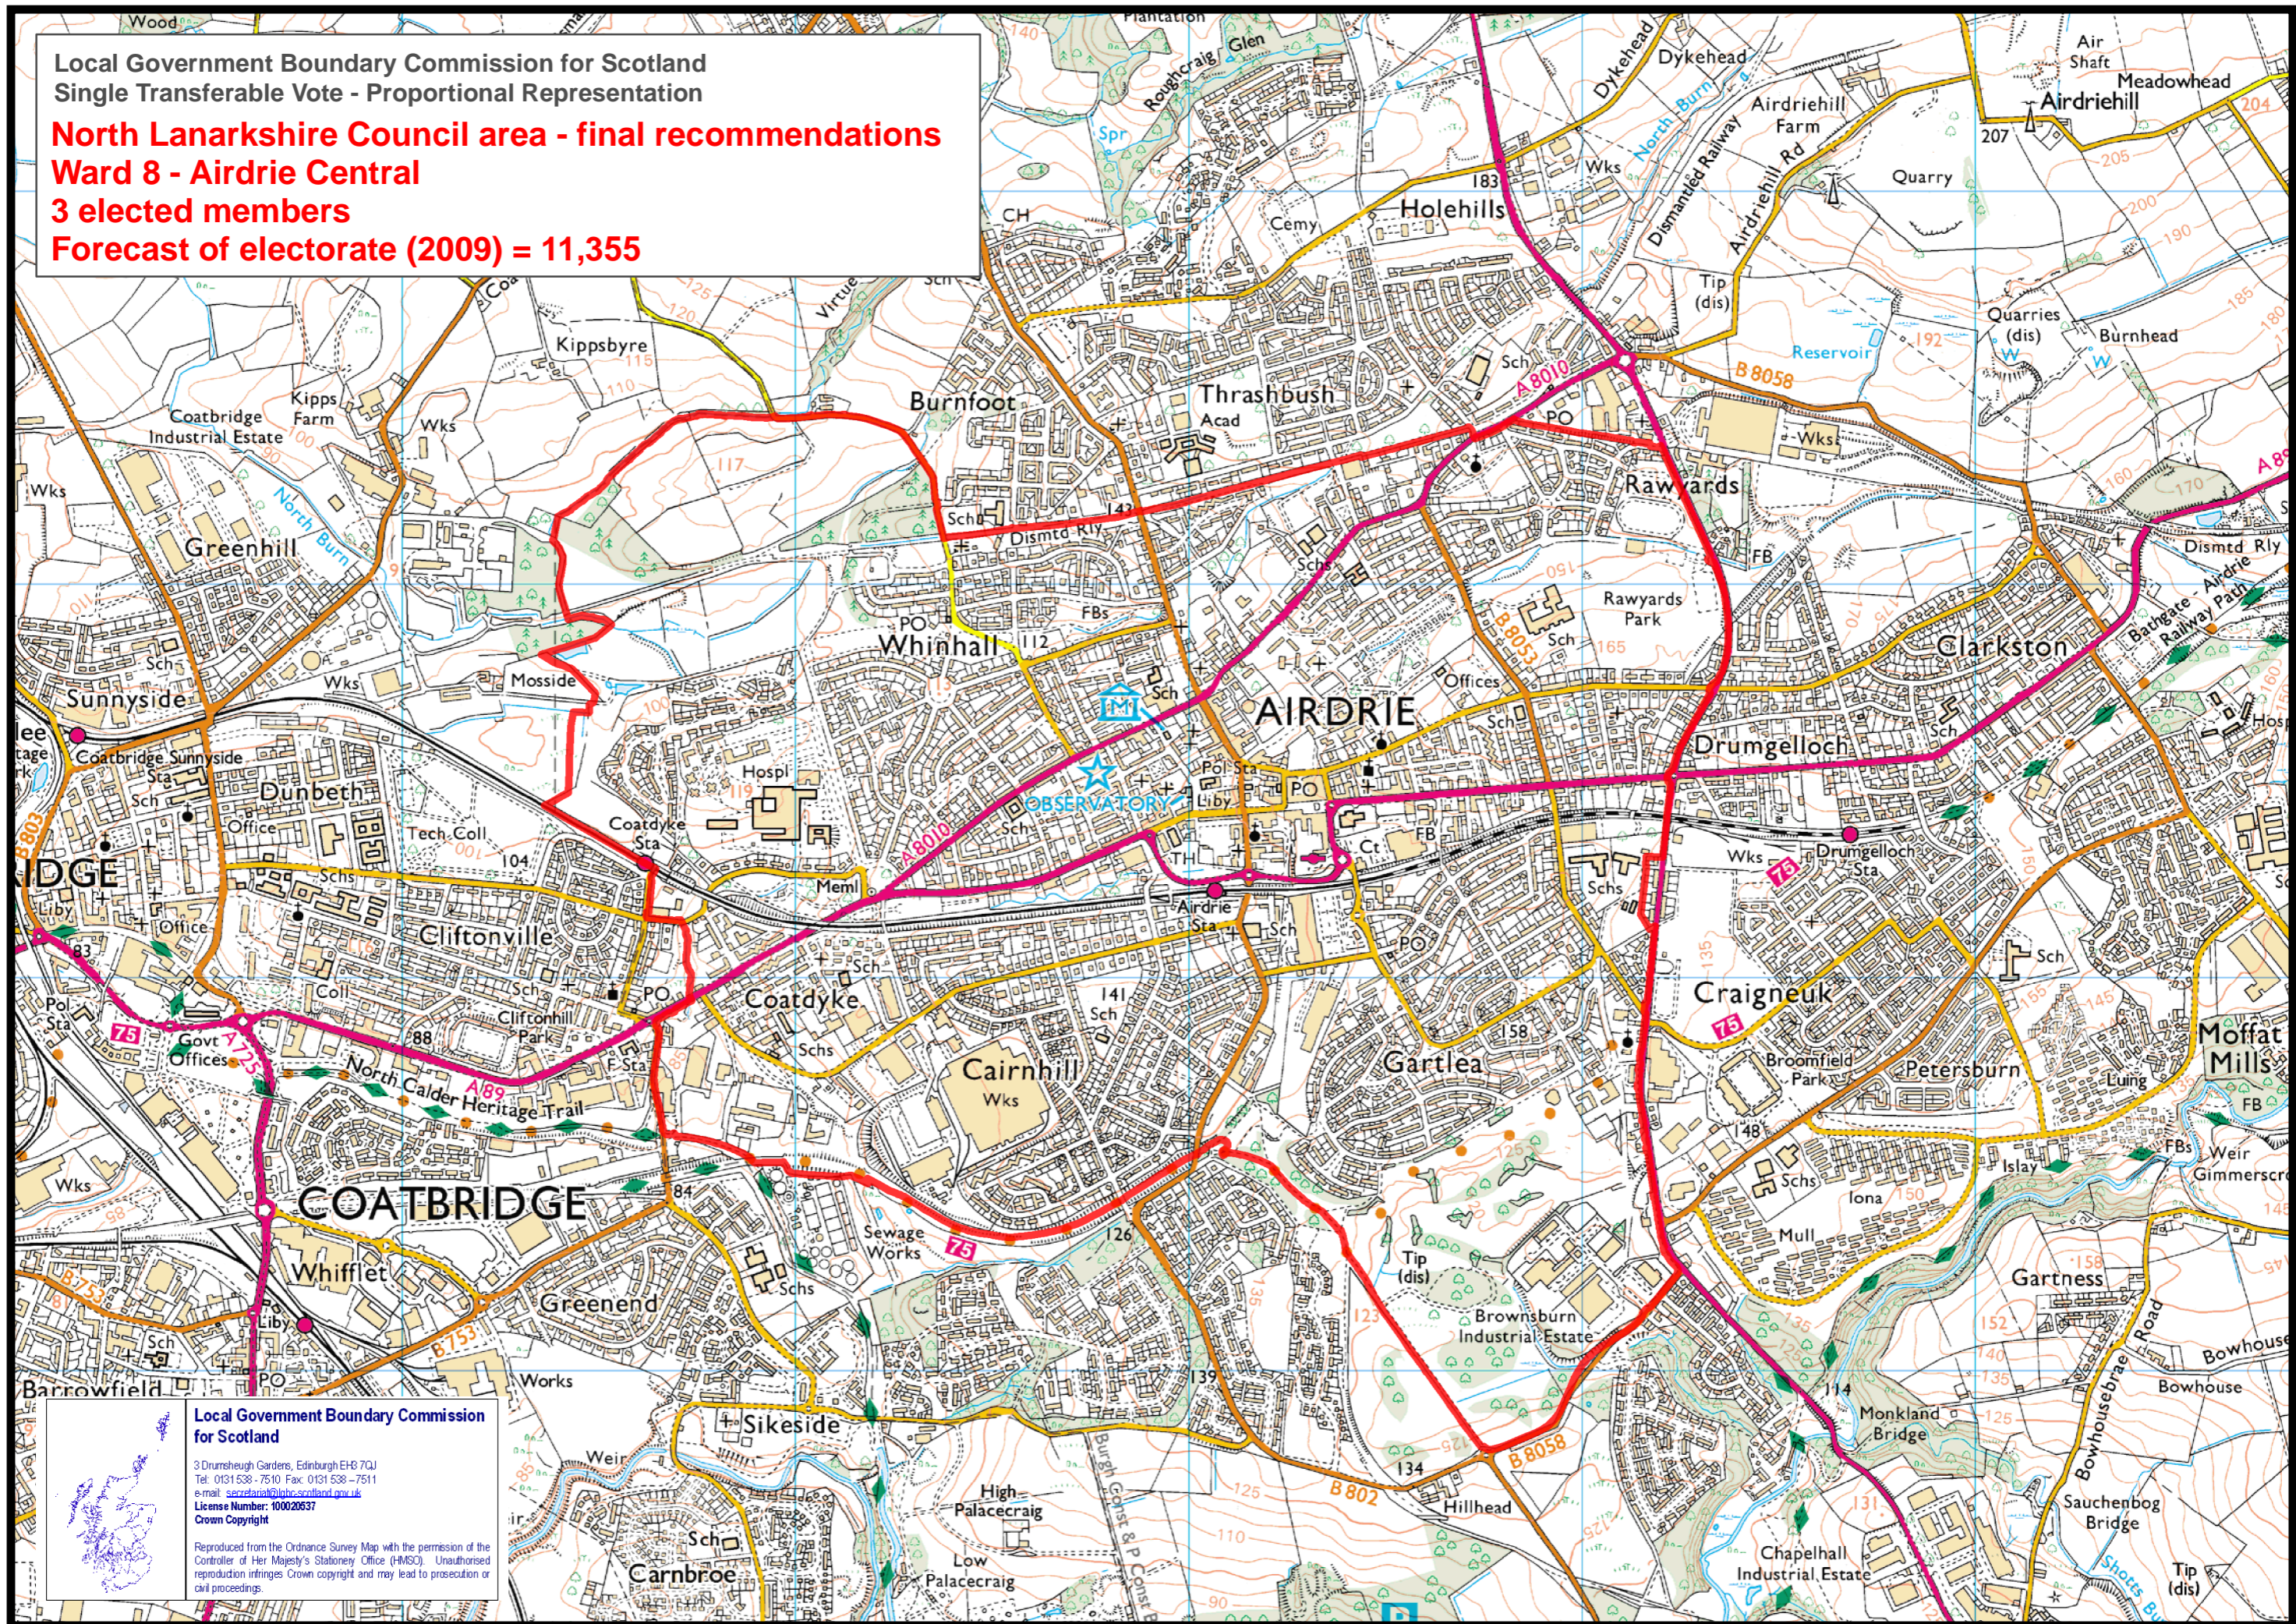

Local Government Boundary Commission for Scotland
 Single Transferable Vote - Proportional Representation
North Lanarkshire Council area - final recommendations
Ward 8 - Airdrie Central
3 elected members
Forecast of electorate (2009) = 11,355

Local Government Boundary Commission for Scotland
 3 Drumsheugh Gardens, Edinburgh EH3 7QJ
 Tel: 0131 538 7510 Fax: 0131 538 7511
 e-mail: secretariat@lghbc.scotland.gov.uk
 License Number: 100020637
 Crown Copyright
 Reproduced from the Ordnance Survey Map with the permission of the Controller of Her Majesty's Stationery Office (HMSO). Unauthorised reproduction infringes Crown copyright and may lead to prosecution or civil proceedings.