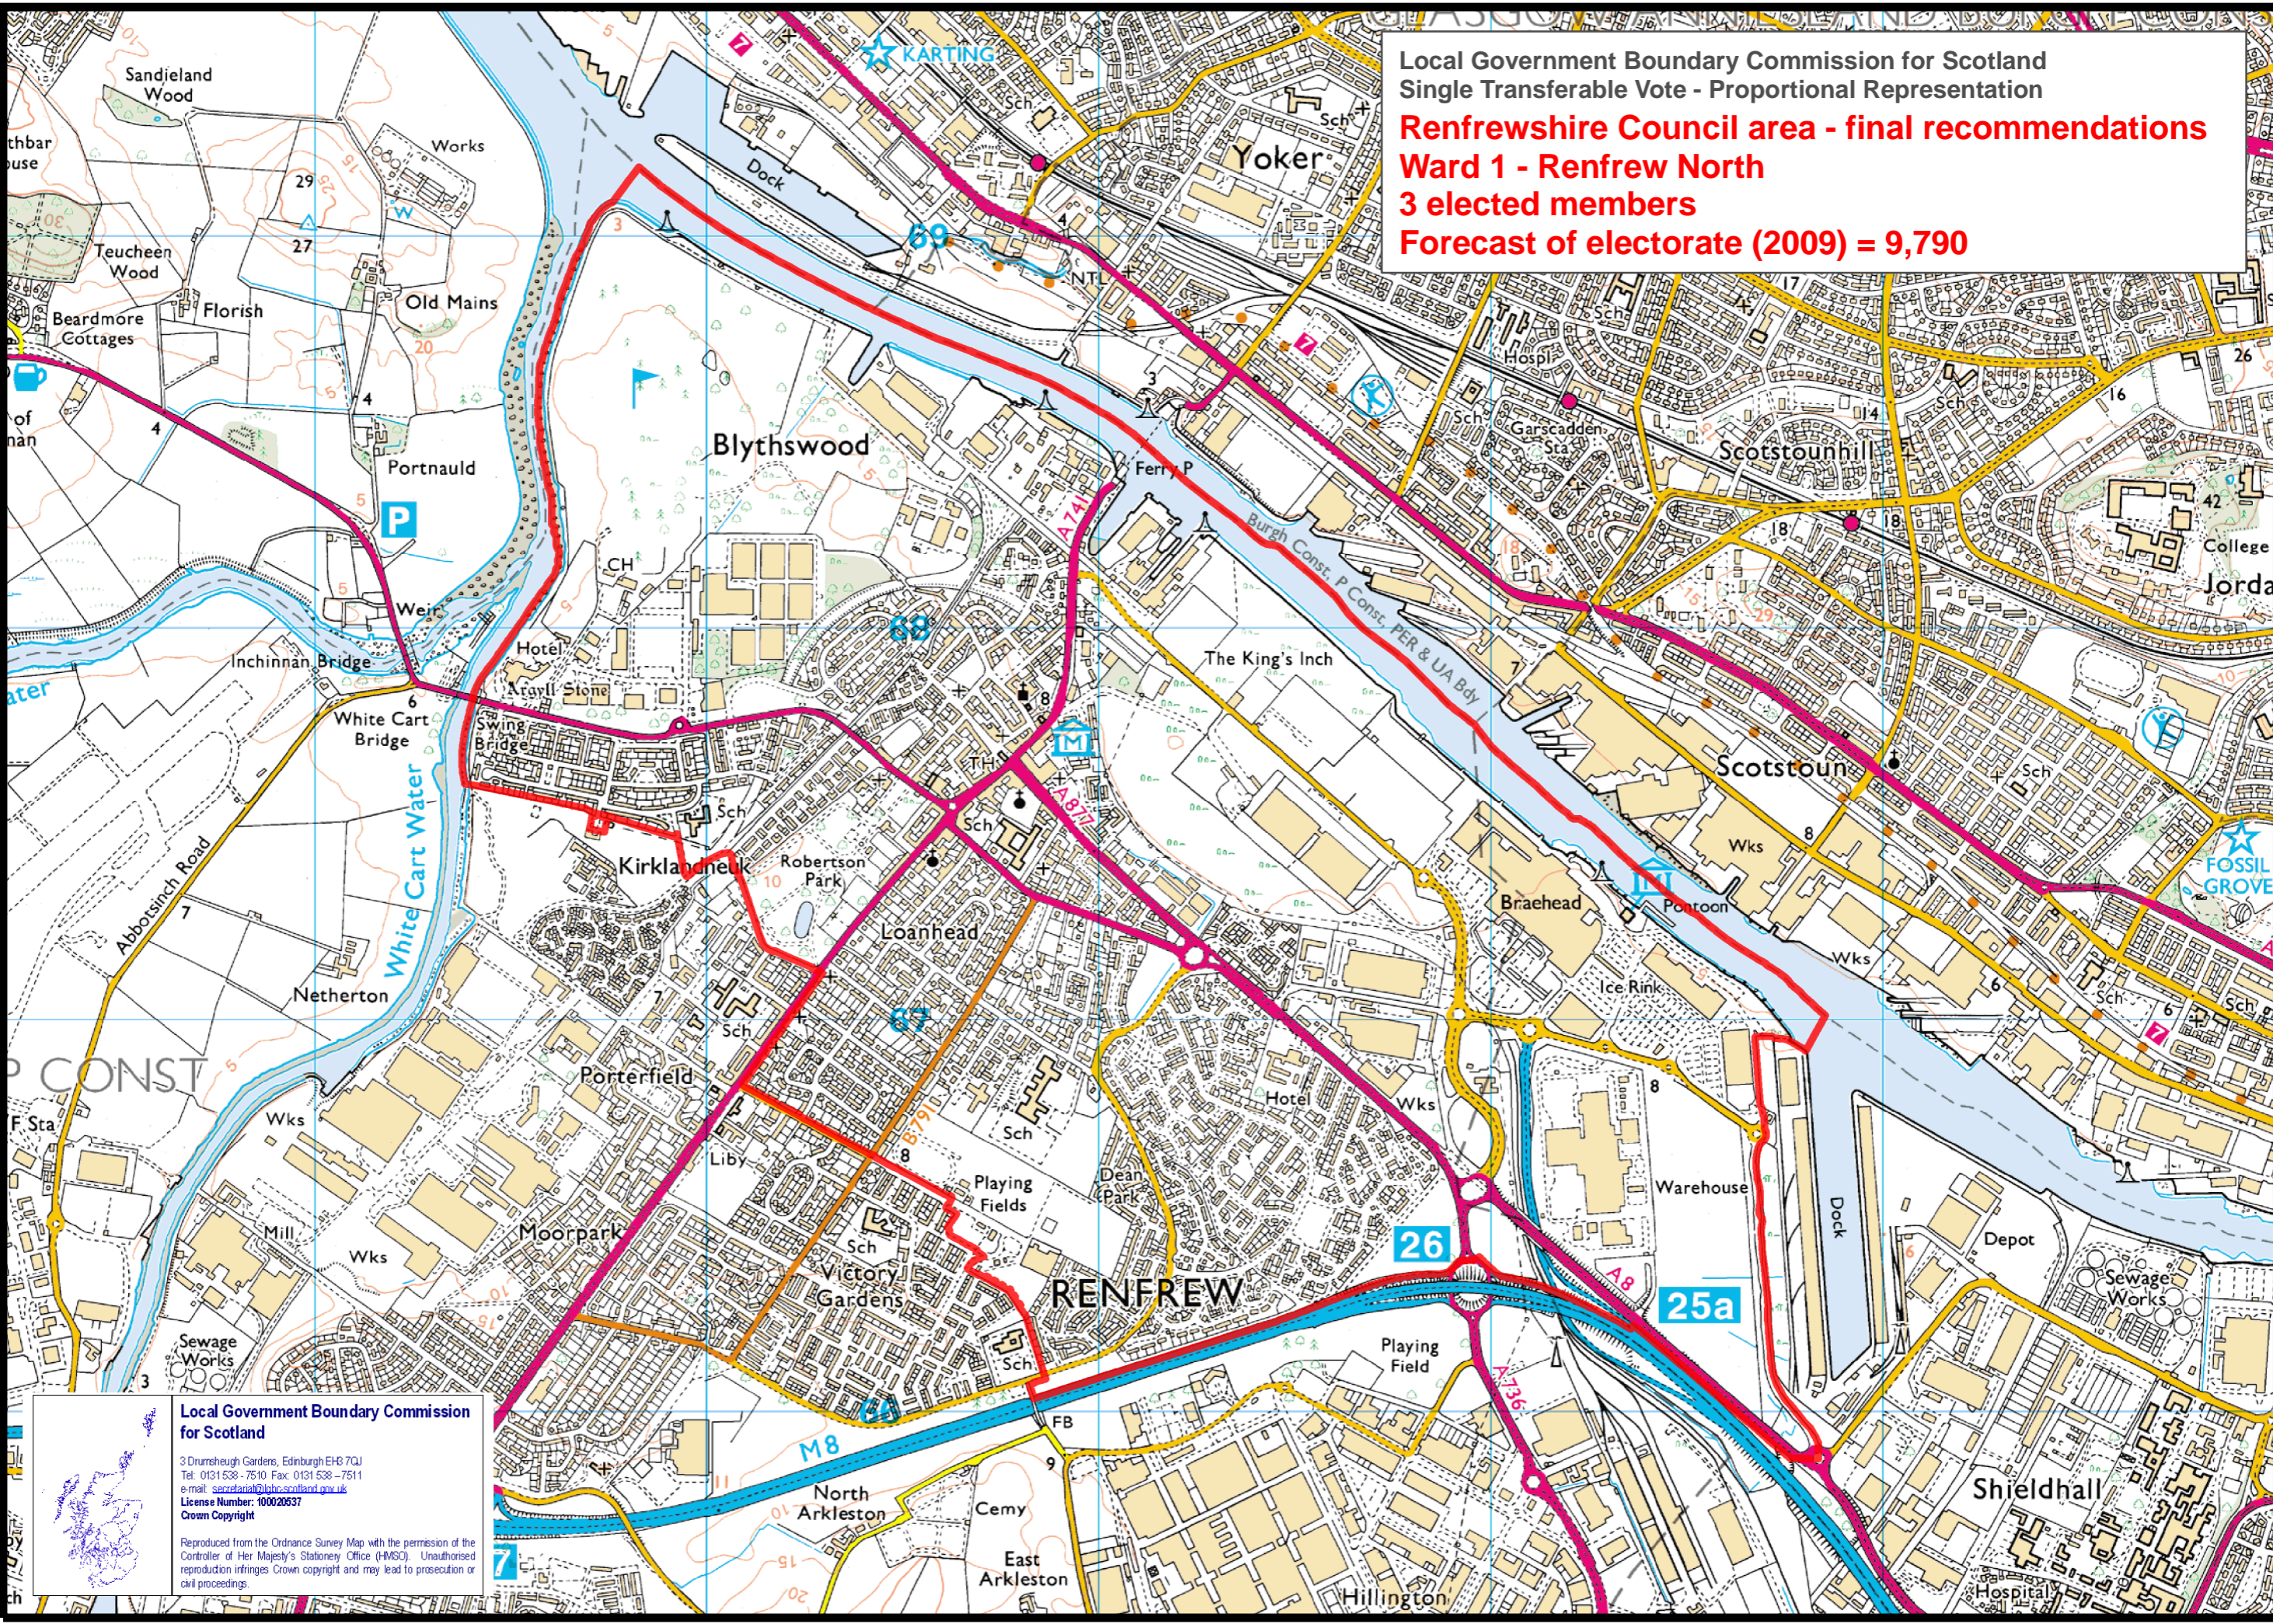

Local Government Boundary Commission for Scotland
 Single Transferable Vote - Proportional Representation
Renfrewshire Council area - final recommendations
Ward 1 - Renfrew North
3 elected members
Forecast of electorate (2009) = 9,790

Reproduced from the Ordnance Survey Map with the permission of the Controller of Her Majesty's Stationery Office (HMSO). Unauthorised reproduction infringes Crown copyright and may lead to prosecution or civil proceedings.