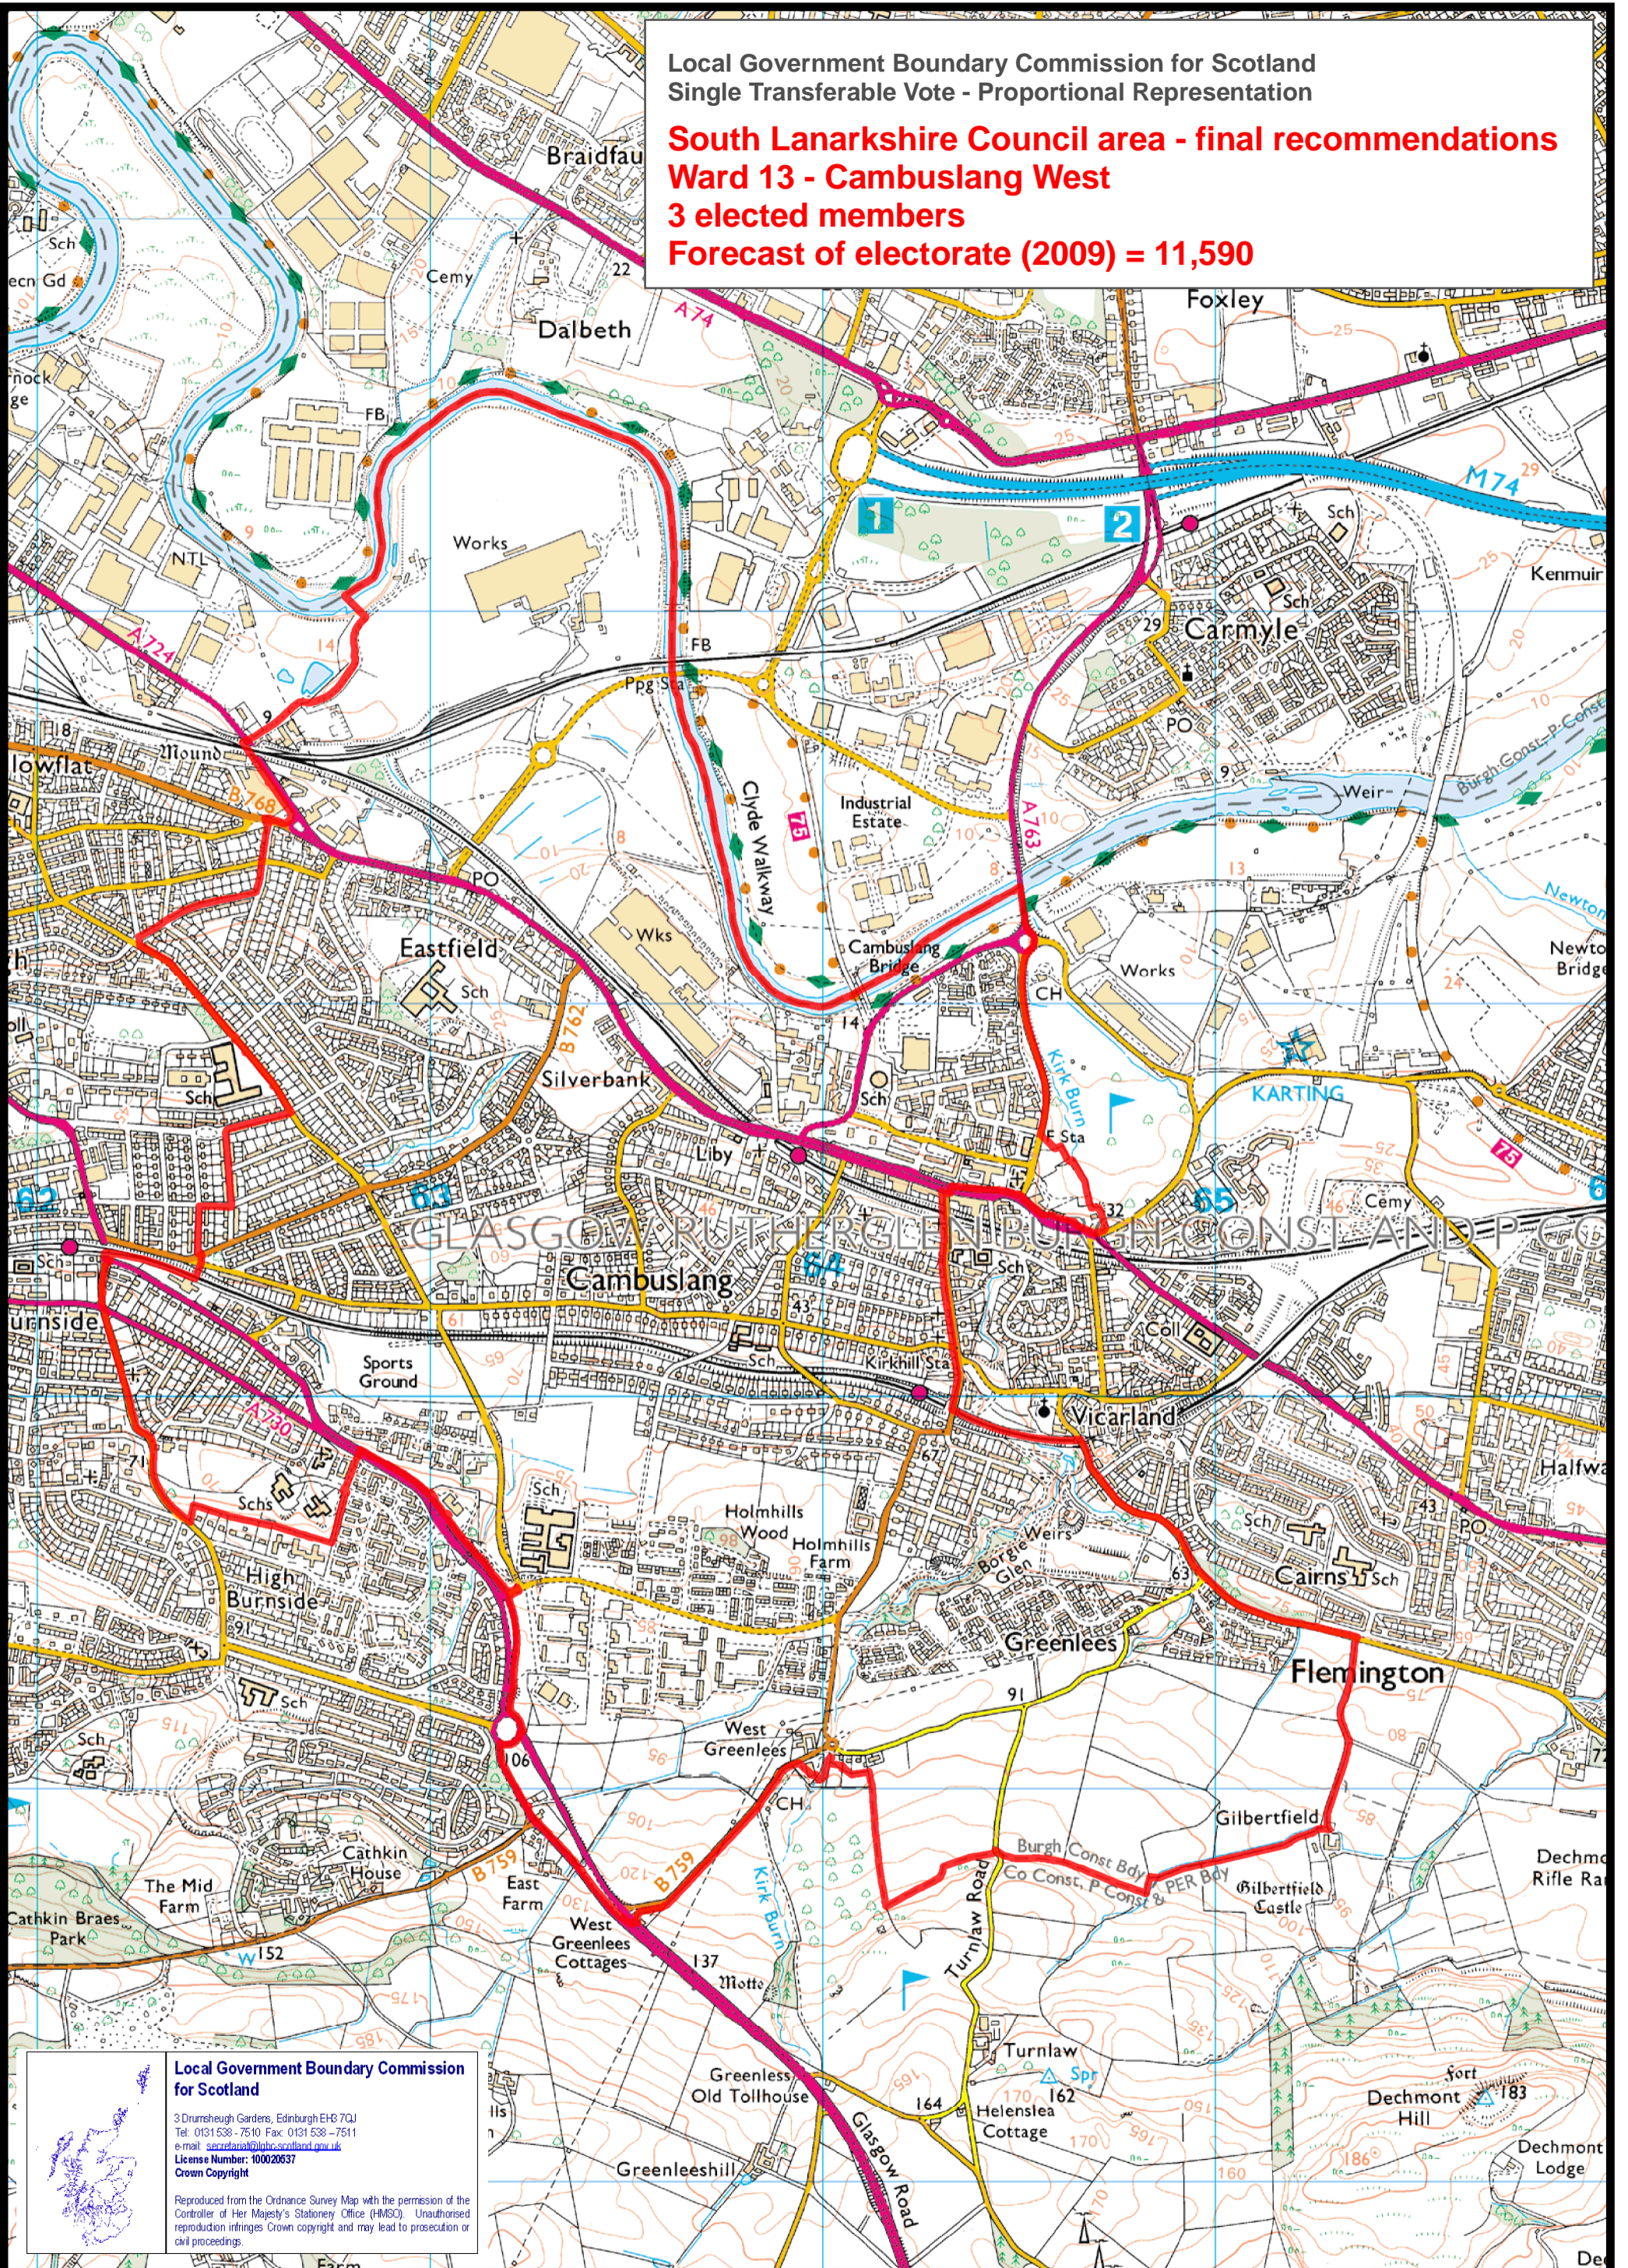

Local Government Boundary Commission for Scotland
Single Transferable Vote - Proportional Representation

South Lanarkshire Council area - final recommendations
Ward 13 - Cambuslang West
3 elected members
Forecast of electorate (2009) = 11,590

Reproduced from the Ordnance Survey Map with the permission of the Controller of Her Majesty's Stationery Office (HMSCO). Unauthorised reproduction infringes Crown copyright and may lead to prosecution or civil proceedings.