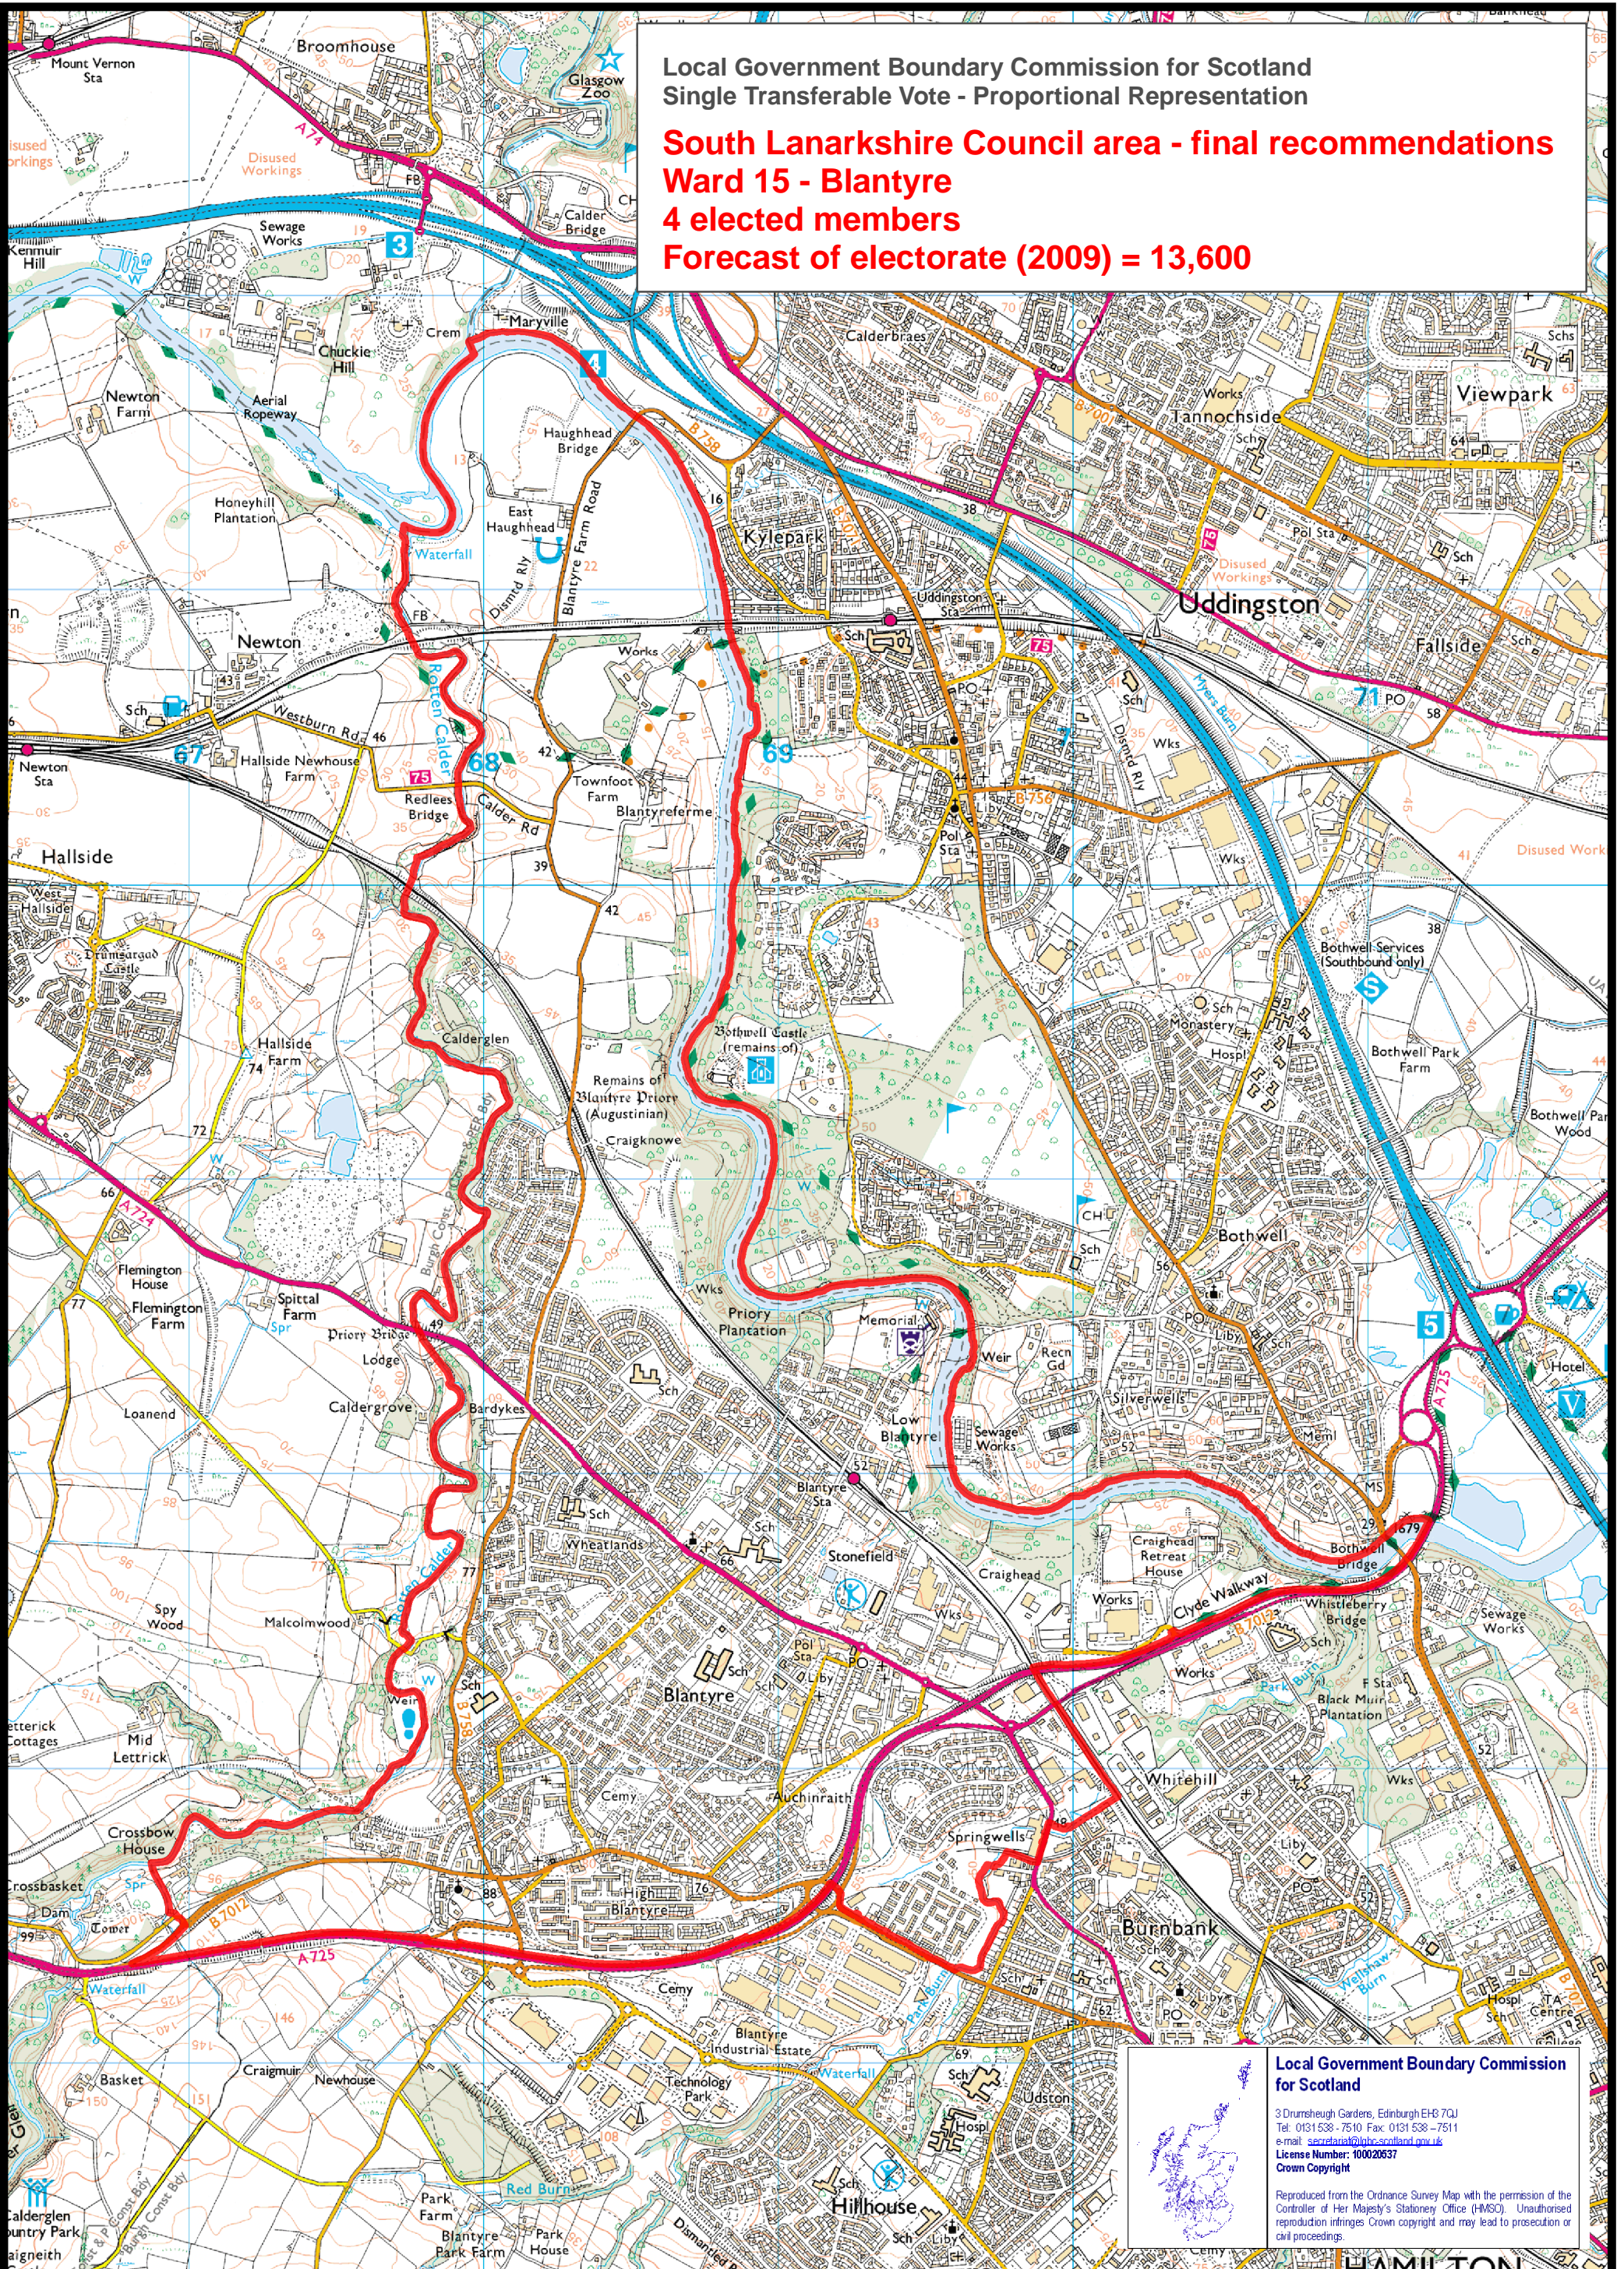

Local Government Boundary Commission for Scotland
Single Transferable Vote - Proportional Representation

South Lanarkshire Council area - final recommendations
Ward 15 - Blantyre
4 elected members
Forecast of electorate (2009) = 13,600

Reproduced from the Ordnance Survey Map with the permission of the
Controller of Her Majesty's Stationery Office (HMSO). Unauthorised
reproduction infringes Crown copyright and may lead to prosecution or
civil proceedings.