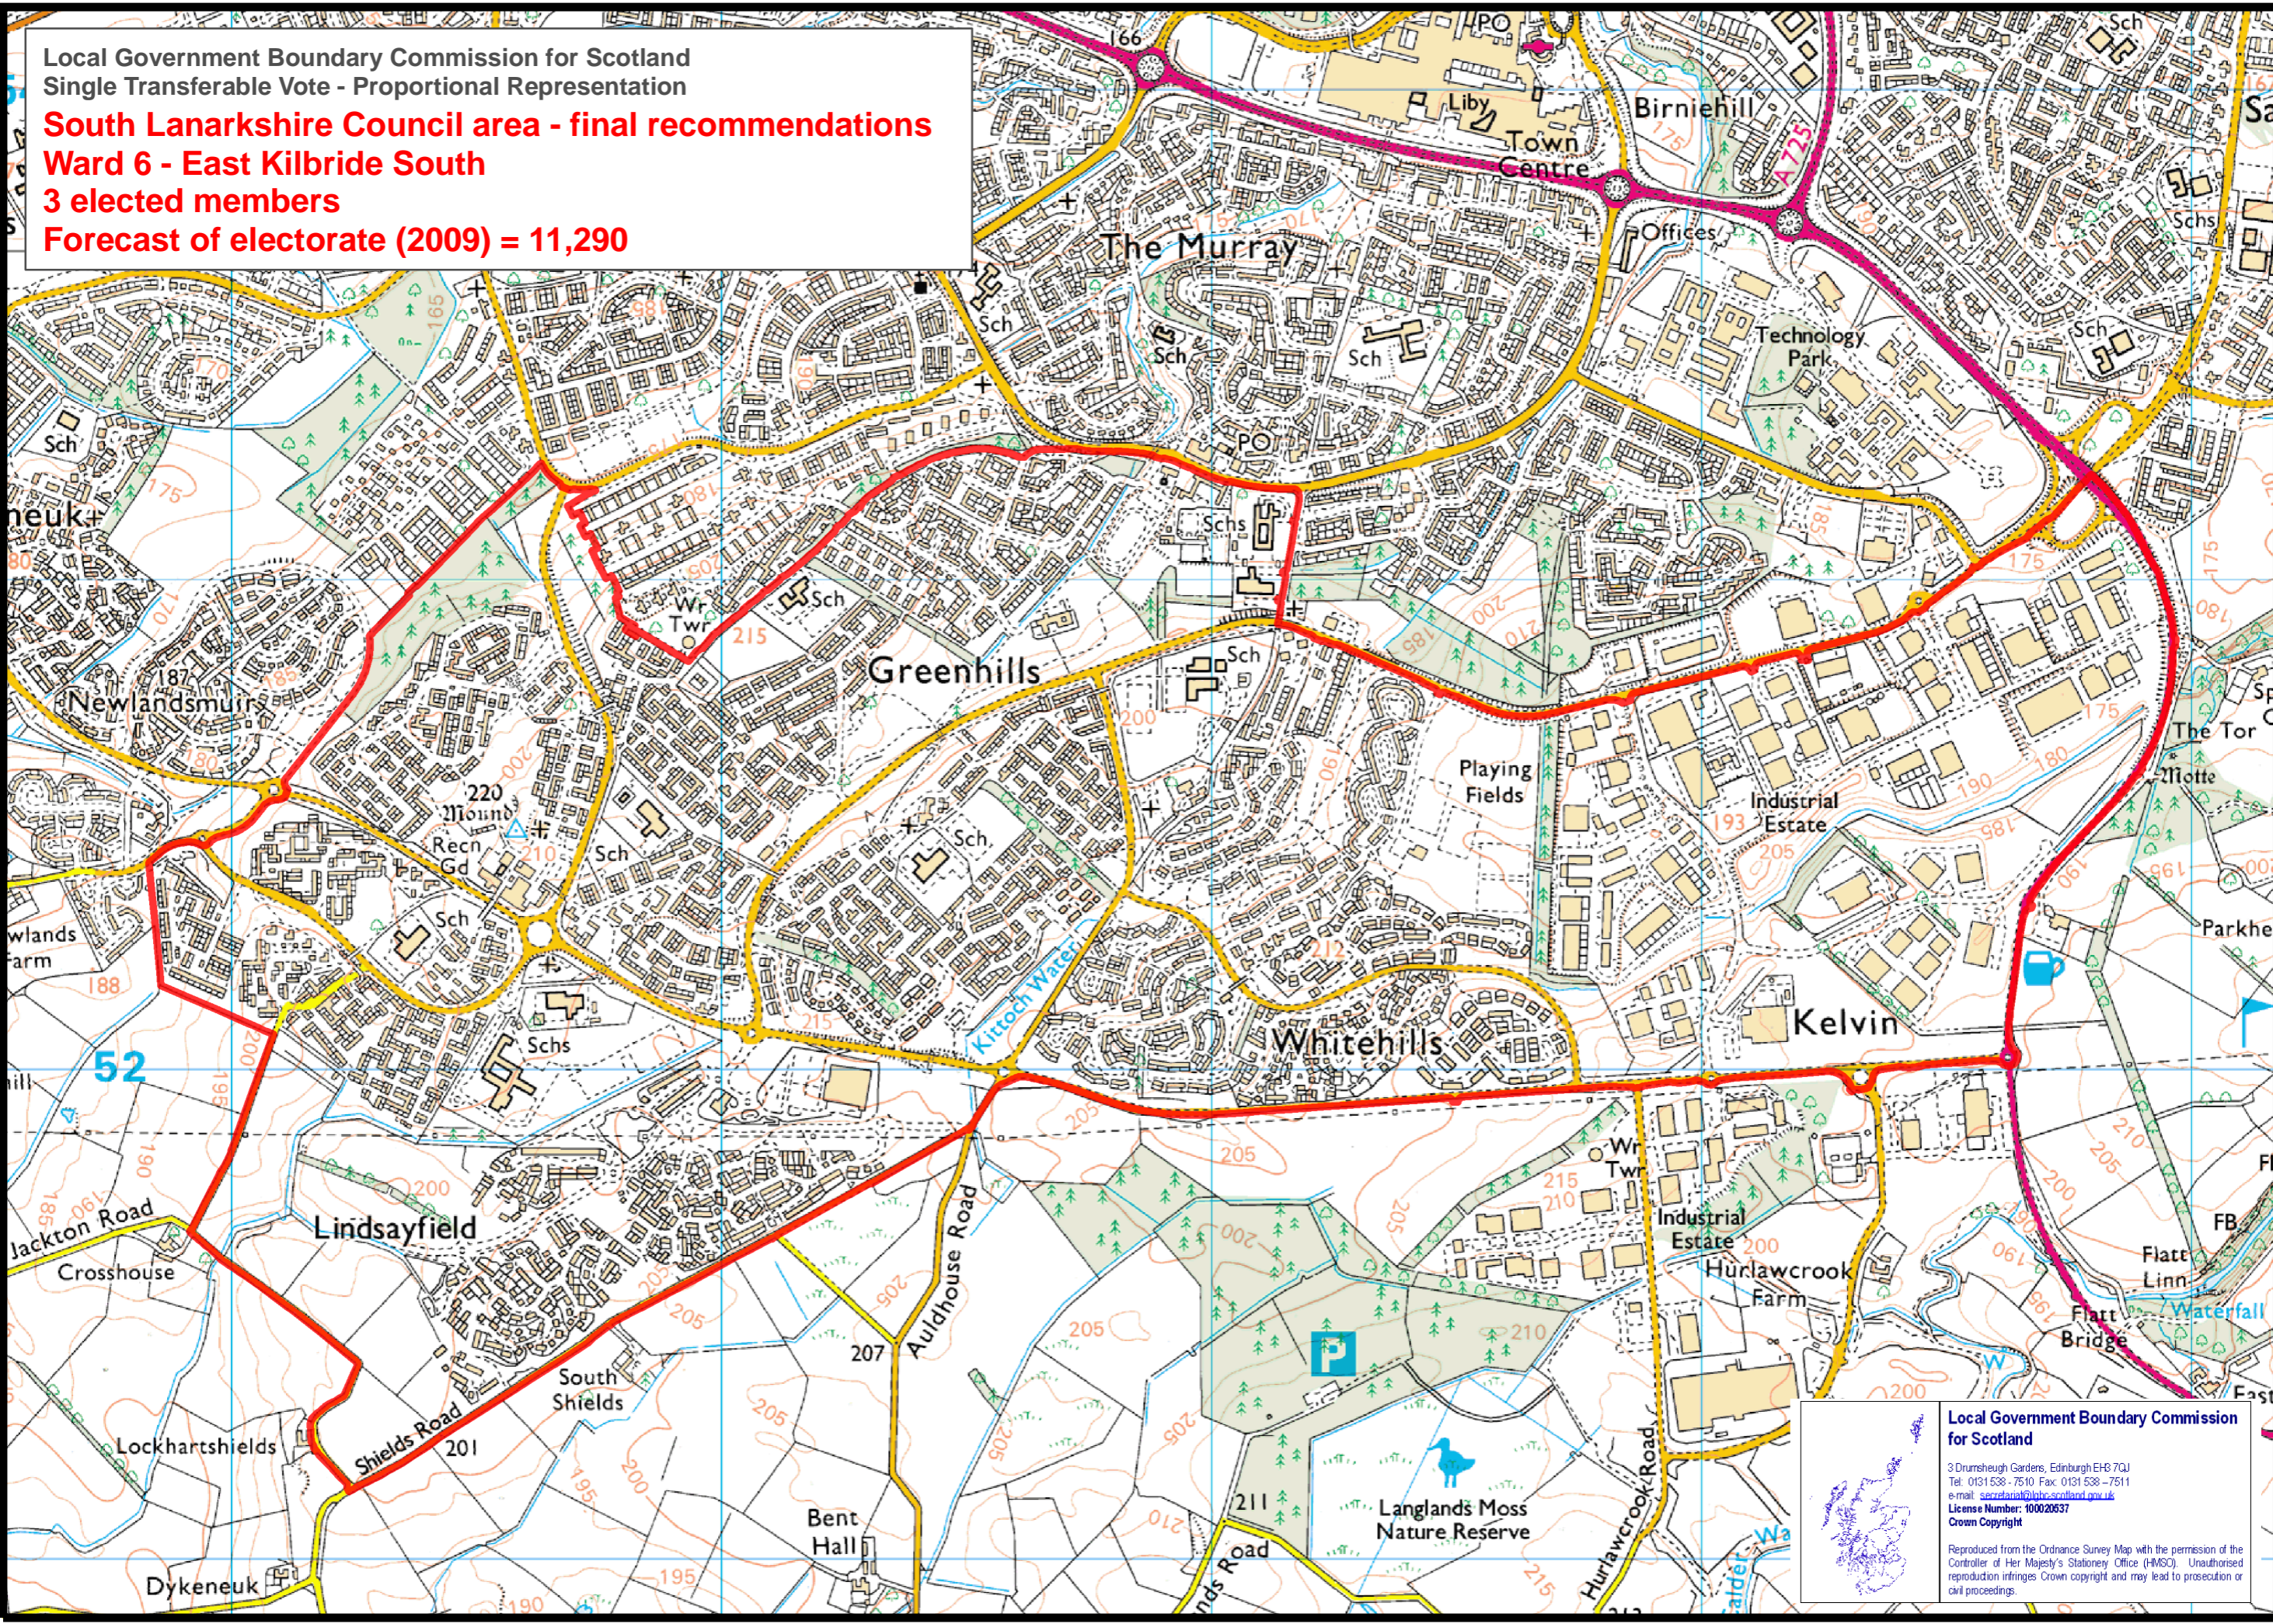

Local Government Boundary Commission for Scotland
 Single Transferable Vote - Proportional Representation
South Lanarkshire Council area - final recommendations
Ward 6 - East Kilbride South
3 elected members
Forecast of electorate (2009) = 11,290

Reproduced from the Ordnance Survey Map with the permission of the Controller of Her Majesty's Stationery Office (HMSO). Unauthorised reproduction infringes Crown copyright and may lead to prosecution or civil proceedings.