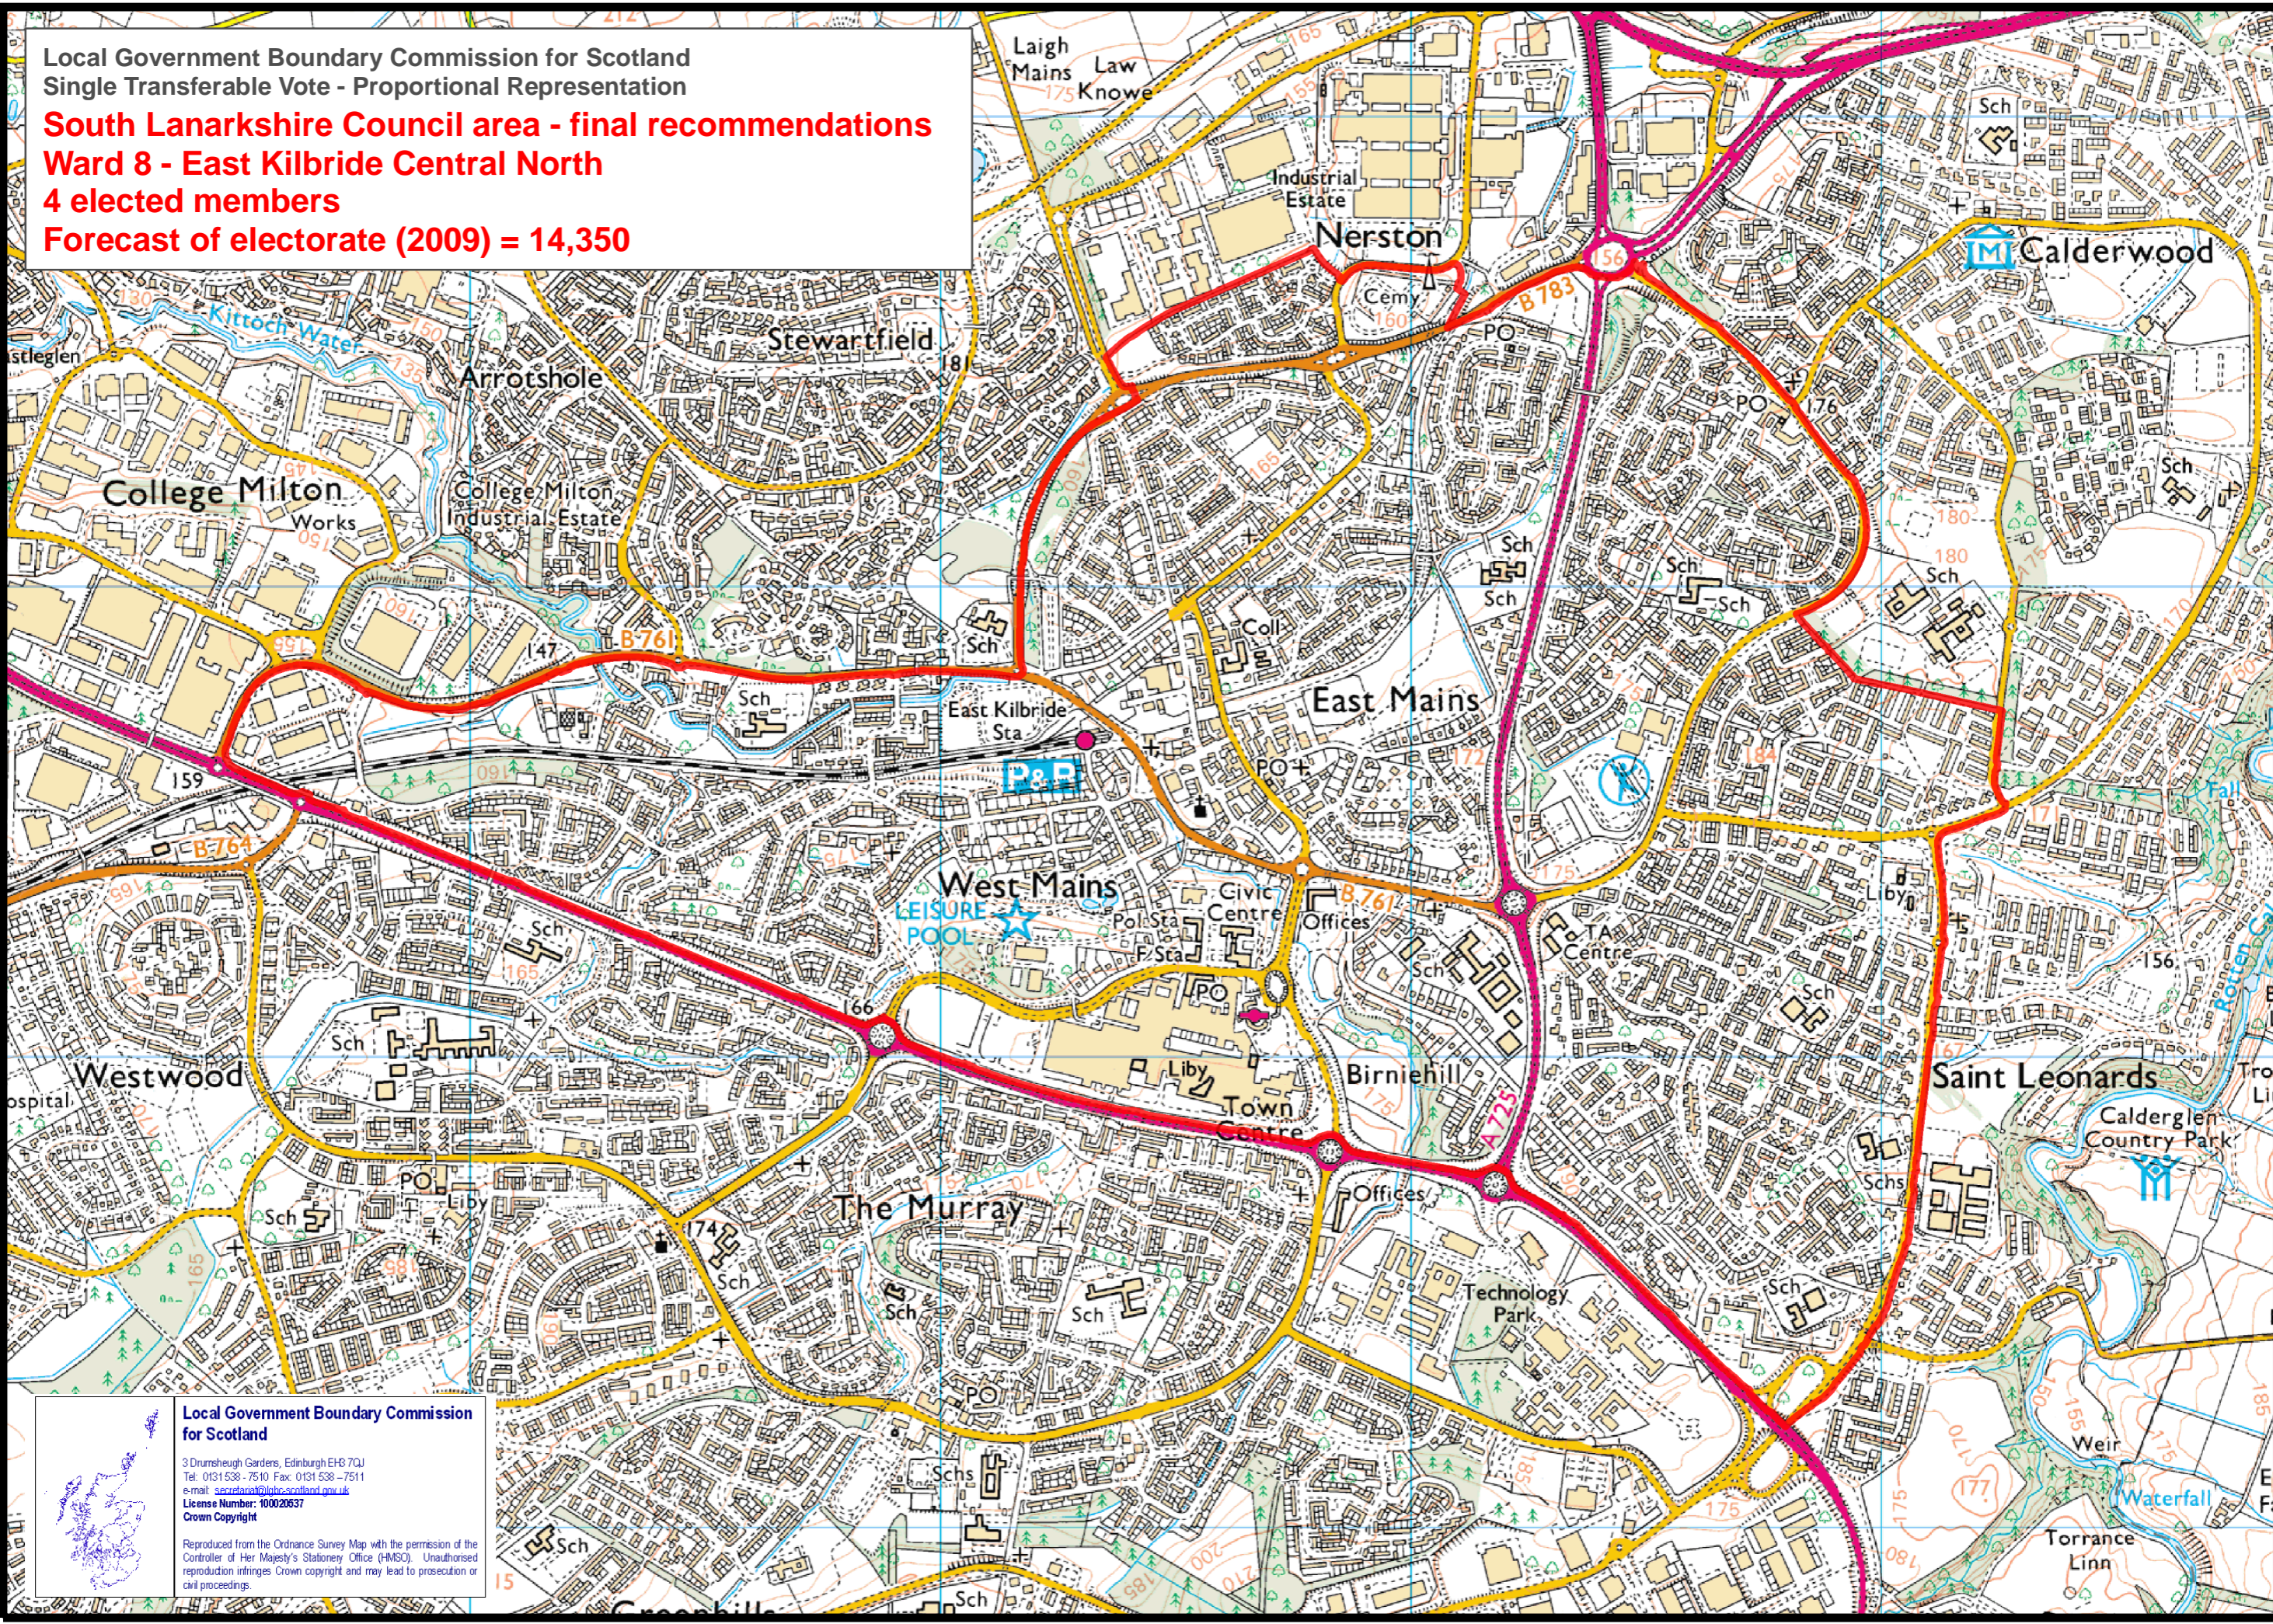

Local Government Boundary Commission for Scotland
 Single Transferable Vote - Proportional Representation
South Lanarkshire Council area - final recommendations
Ward 8 - East Kilbride Central North
4 elected members
Forecast of electorate (2009) = 14,350

Local Government Boundary Commission for Scotland
 3 Drumsheugh Gardens, Edinburgh EH3 7QJ
 Tel: 0131 538 7510 Fax: 0131 538 7511
 e-mail: secretariat@lgb-scotland.gov.uk
 License Number: 100020637
 Crown Copyright
 Reproduced from the Ordnance Survey Map with the permission of the Controller of Her Majesty's Stationery Office (HMSO). Unauthorised reproduction infringes Crown copyright and may lead to prosecution or civil proceedings.