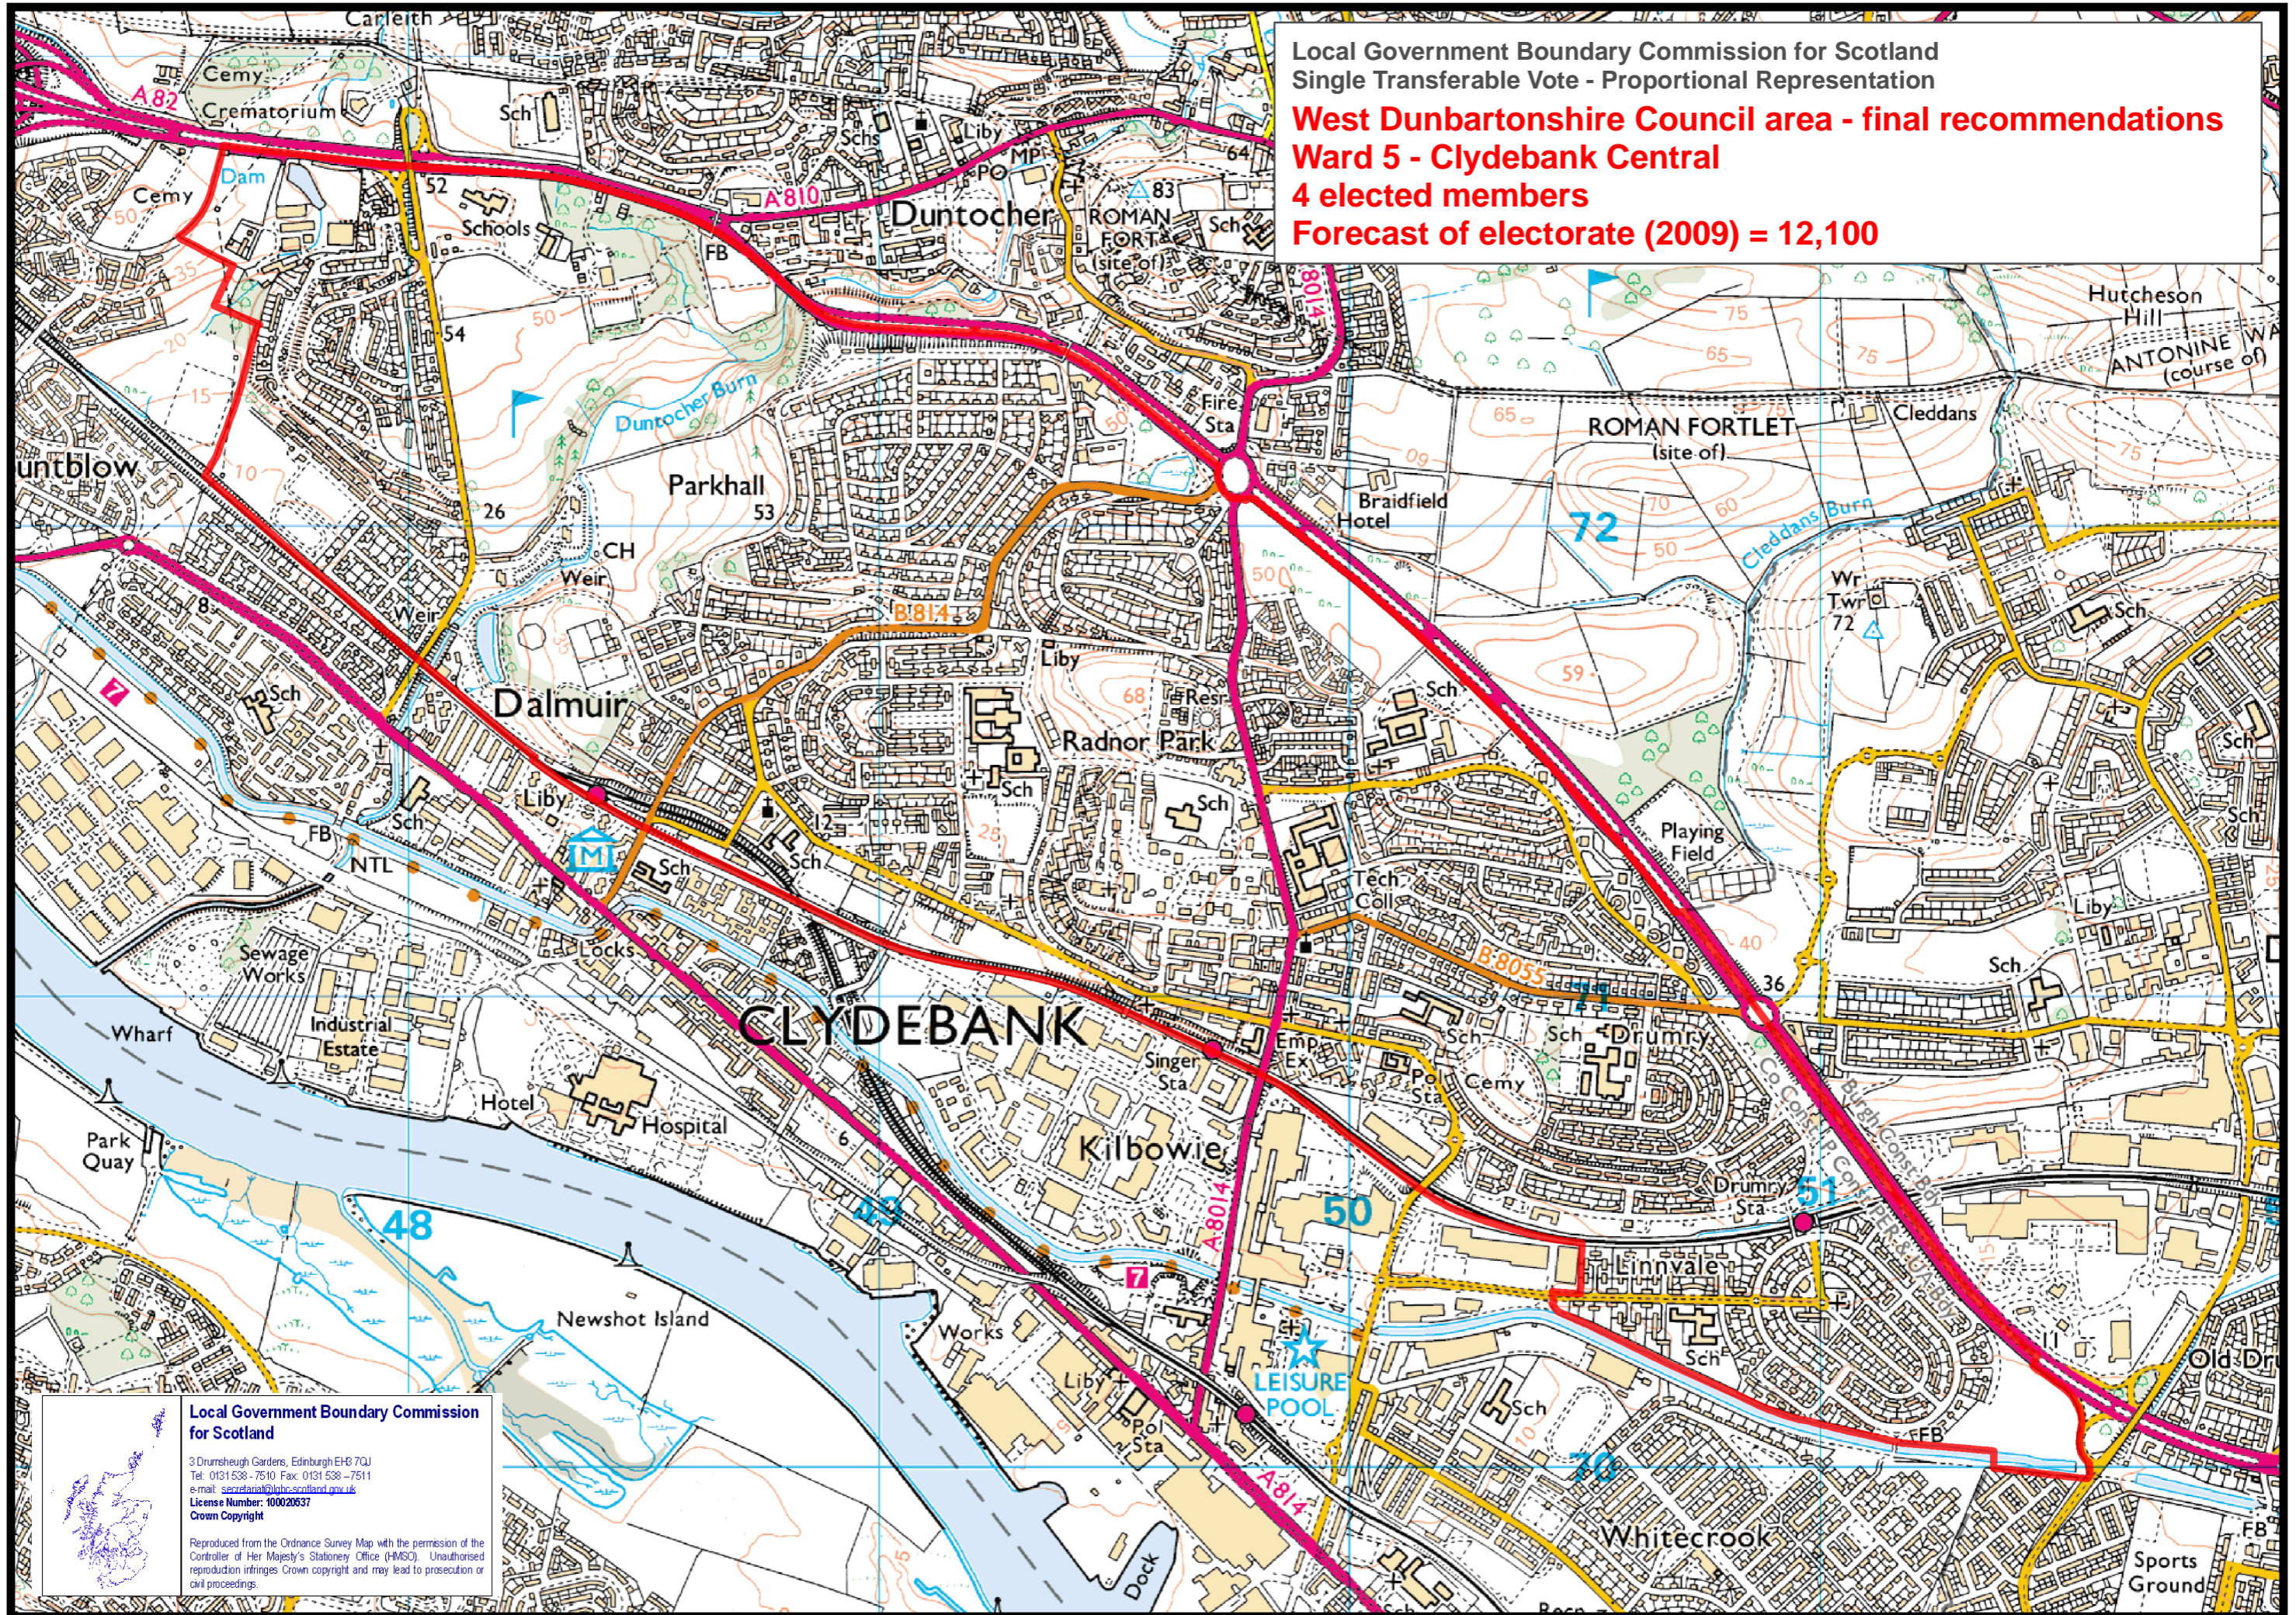

Local Government Boundary Commission for Scotland
Single Transferable Vote - Proportional Representation

West Dunbartonshire Council area - final recommendations

Ward 5 - Clydebank Central

4 elected members

Forecast of electorate (2009) = 12,100

Local Government Boundary Commission
for Scotland

3 Drumshugh Gardens, Edinburgh EH8 7QJ
Tel: 0131 538 7510 Fax: 0131 538 7511
e-mail: secretariat@lgb-scotland.gov.uk
License Number: 100020637
Crown Copyright