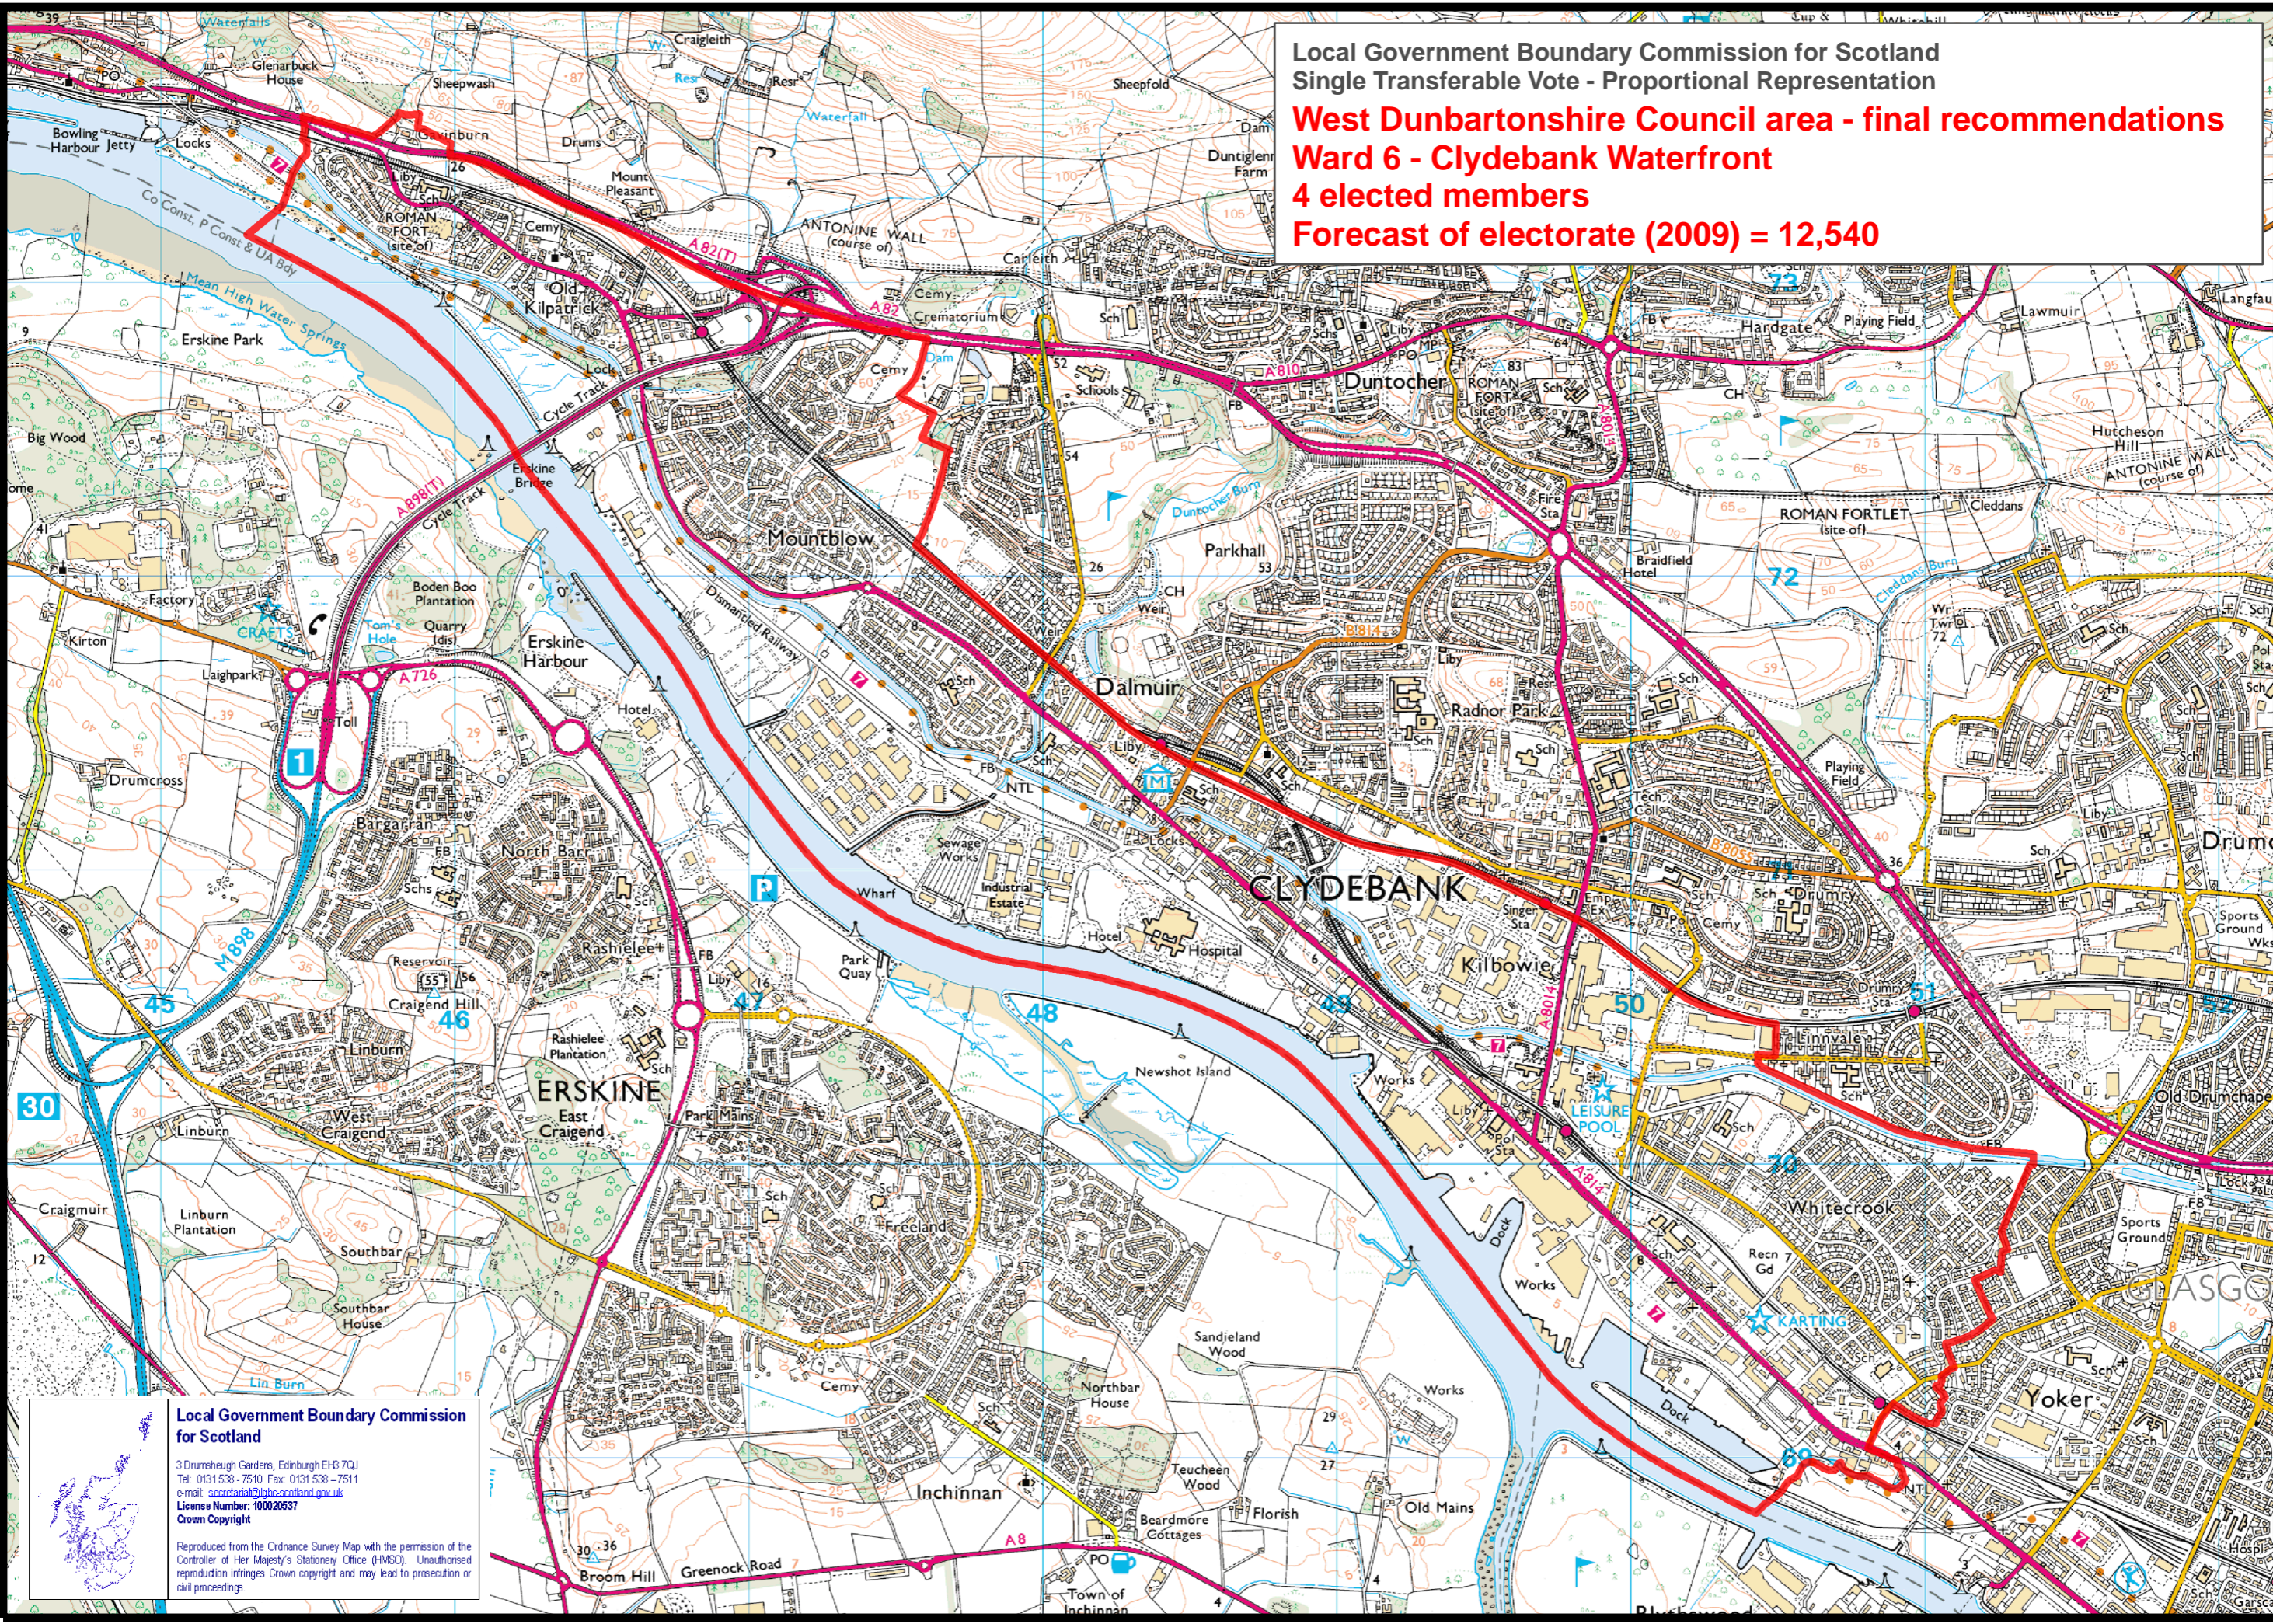

Local Government Boundary Commission for Scotland
Single Transferable Vote - Proportional Representation
West Dunbartonshire Council area - final recommendations
Ward 6 - Clydebank Waterfront
4 elected members
Forecast of electorate (2009) = 12,540

Local Government Boundary Commission for Scotland
3 Drumsheugh Gardens, Edinburgh EH3 7QJ
Tel: 0131 538-7510 Fax: 0131 538-7511
e-mail: secretariat@lgbcs-scotland.gov.uk
License Number: 100020637
Crown Copyright
Reproduced from the Ordnance Survey Map with the permission of the Controller of Her Majesty's Stationery Office (HMSO). Unauthorised reproduction infringes Crown copyright and may lead to prosecution or civil proceedings.